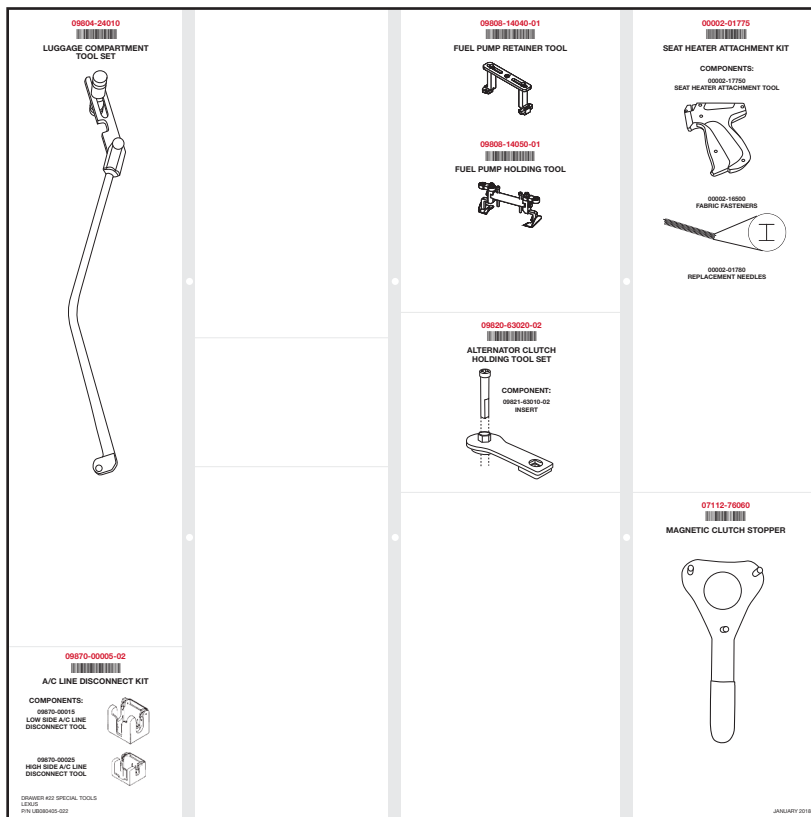

Drawer Liner Reference

TOOLS

- 00002-06020-02 PLASTIC PRY TOOL KIT
- 00002-JUMPR-KIT OBD-II JUMPER CONNECTOR KIT
  (4 COMPONENTS)
- 09802-11010-01 FASTENER CLOSER
- 09802-11020-01 ACTIVE ROLL BAR PROTECTOR
- 09812-00010 DOOR HINGE SET BOLT WRENCH (12MM)
- 09843-18040 DIAGNOSIS CHECK WIRE #2
- 09843-18050 NAVIGATIONAL WIRING HARNESS
- 09843-18061 SRS CHECK WIRE
- 09872-50040 CABLE, ETHERNET CHECK, NO 1
- 09991-00610 NIGHT VIEW INSPECTION TOOL

DRAWER 21

TOOLS

- 00002-01775 SEAT HEATER ATTACHMENT KIT
- 07112-76060 MAGNETIC CLUTCH STOPPER
- 09804-24010 LUGGAGE COMPARTMENT TOOL SET
- 09808-14040-01 FUEL PUMP RETAINER TOOL
- 09808-14050-01 FUEL PUMP HOLDING TOOL
- 09820-63020-02 ALTERNATOR CLUTCH HOLDING TOOL SET
- 09870-00005-02 A/C LINE DISCONNECT KIT

DRAWER 22