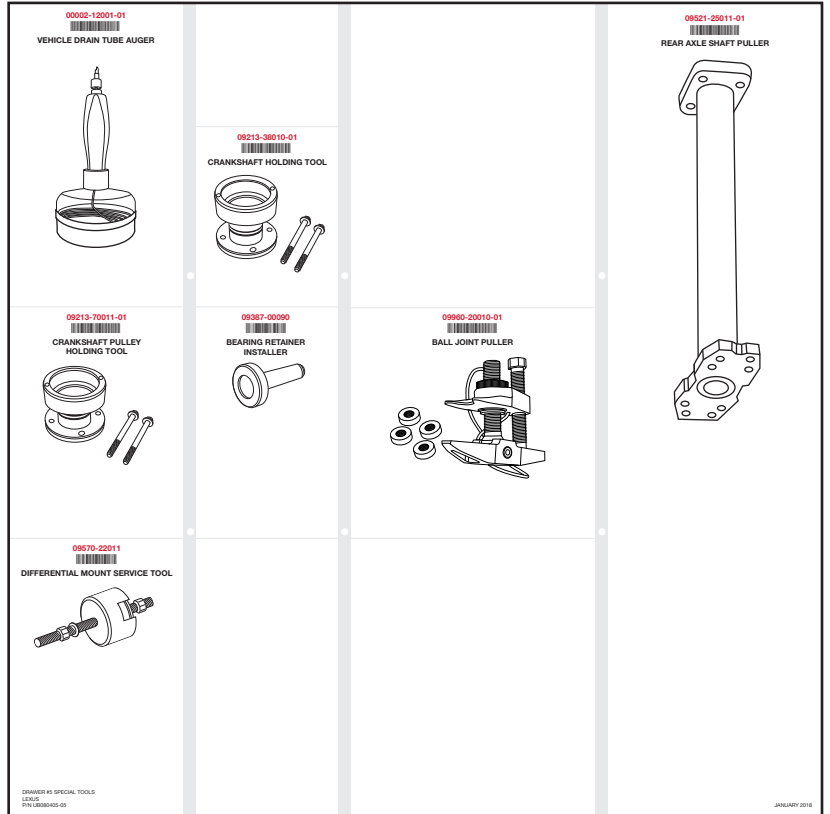

Drawer Liner Reference

TOOLS

- 00002-12001-01 VEHICLE DRAIN TUBE AUGER
- 09213-38010-01 CRANKSHAFT HOLDING TOOL
- 09213-70011-01 CRANKSHAFT PULLEY HOLDING TOOL
- 09387-00090 BEARING RETAINER INSTALLER
- 09521-25011-01 REAR AXLE SHAFT PULLER
- 09570-22011 DIFFERENTIAL MOUNT SERVICE TOOL
- 09960-20010-01 BALL JOINT PULLER

DRAWER 5