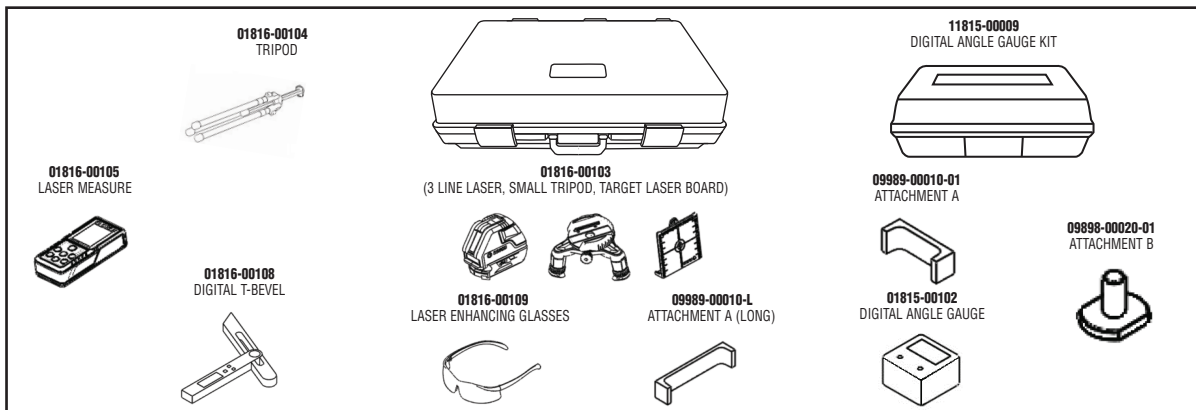

Essential Tools Not Located in Storage Cabinets

09803-10010-01 LUGGAGE DOOR HINGE ADJUSTING GAUGE

TSADVUNIT TECHSTREAM ADVI

DCA-8000P T DIAGNOSTIC CHARGER

DSS-5000P T HANDHELD TESTER

11816-00010 RADAR SENSOR CALIBRATION KIT