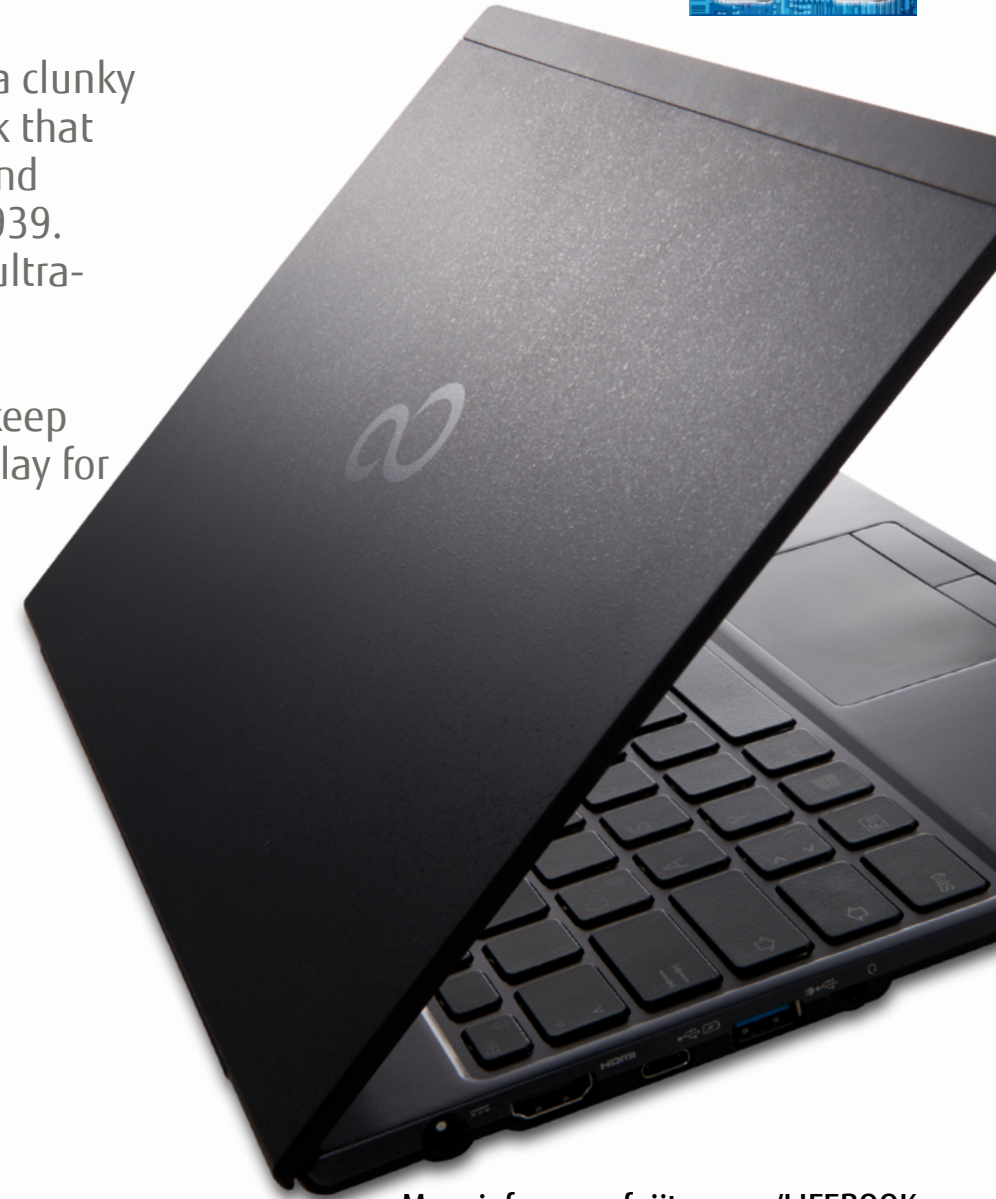

Fujitsu recommends Windows 10 Pro.

For people who travel light

In your daily business, you are likely to be under enough pressure already without a clunky notebook weighing you down. So the next time you are looking for a new notebook that offers the best of all worlds – light weight and fantastic power, vault-like security and tough enough to travel anywhere – look for the new Fujitsu Notebook LIFEBOOK U939. Weighing in at a featherweight-class 920g with all-day battery runtime, this is an ultra-mobile notebook for business professionals who are always on the move.

With a solid magnesium housing for durability, an integrated palm vein sensor to keep business data safe, optional embedded 4G/LTE and a 13.3-inch anti-glare FHD display for excellent viewing anywhere, the LIFEBOOK U939 will keep you flying high.

1. ---
2. **Ultra-slim and lightweight design:** for business professionals who are always on the move
   - **Maximum Security:** Embedded PalmSecure® or fingerprint sensor, SmartCard reader, TPM 2.0 ; Full HD Infrared camera allows face recognition with Windows Hello
   - **Excellent Connectivity:** Intel® Thunderbolt™ 3 USB Type-C connector, full-sized HDMI and LAN connector, embedded WLAN, Bluetooth, optional 4G/LTE
   - **Convenient mobility on the go:** All-day battery runtime and anytime USB charging
3. ---

8th Gen Intel® Core™ processors:
Designed for what's coming next

More info: www.fujitsu.com/LIFEBOOK