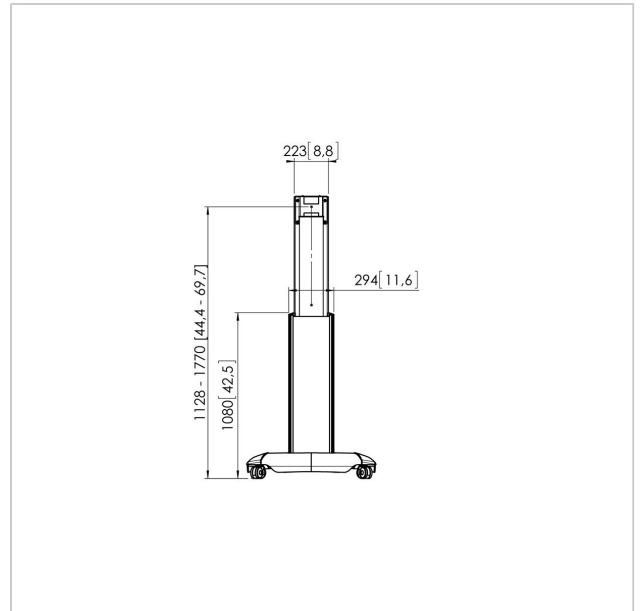

PFT 2520 Display trolley

Article number (SKU) 7325210
Colour Black

Key Benefits

- Cable management
- Modular

With the PFT 2520 flat display trolley Vogel's sets a new reference in AV trolleys/stands. Superb quality and design in combination with features as full cable management, height adjustment and autolock makes this new display floorstand one of a kind.

The series of AV trolleys are designed to provide maximum communication power or design integration. The trolley needs to be combined with the Connect-it interface bars and interface display strips. To create a complete video conferencing solution use the Vogel's camera/loudspeaker holders and loudspeakers.

PFT 2520 Display trolley

www.vogels.com

VOGEL'S HOLDING BV 2019 (c) All rights reserved.
Subject to printing errors, technical and price amendments.
Date: 2019-06-17

Specifications

Product type number	PFT 2520
Article number (SKU)	7325210
Colour	Black
EAN single box	8712285331145
Height	1870
TÜV certified	Yes
Guarantee	5 years
Max. weight load (kg)	55
Adjustable height	True
Max. distance to floor - center display (mm)	1770
Max. screen size (inch)	65
Min. distance to floor - center display (mm)	1130
Min. screen size (inch)	32