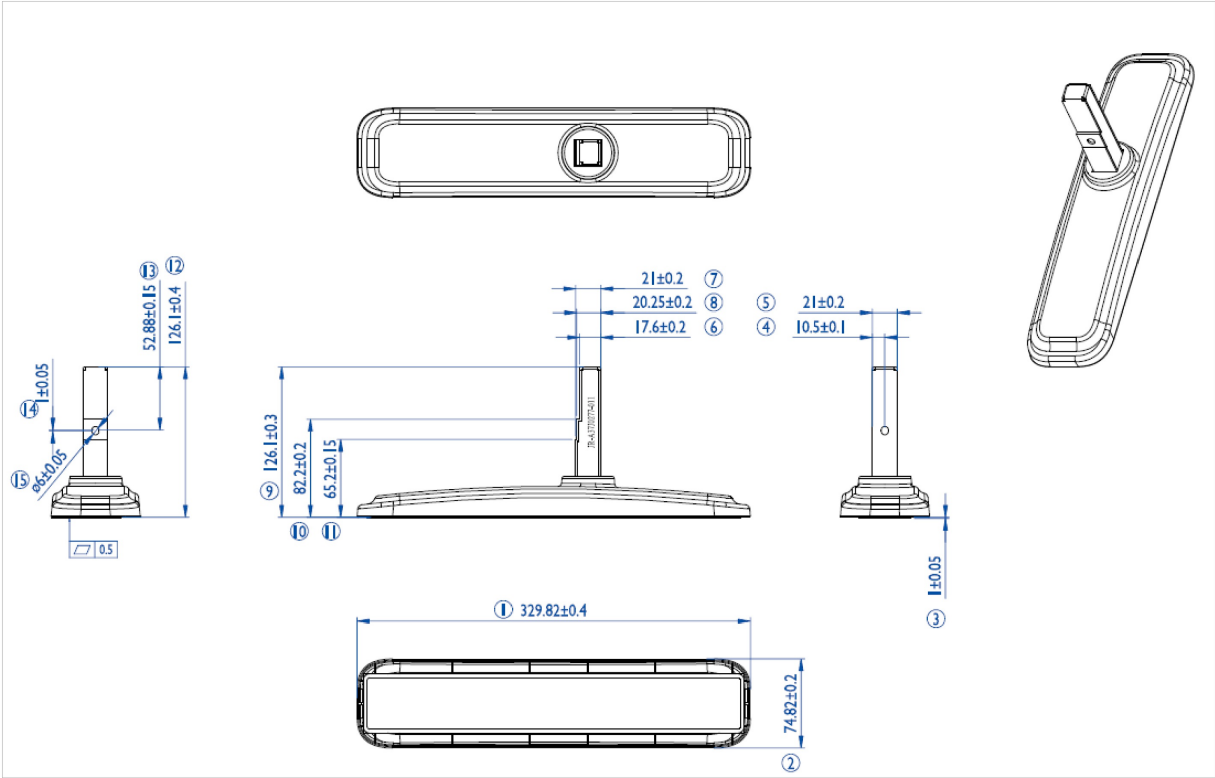

### iiyama desk stands for LFD's up to 55"

Stylish solution for the iiyama large format displays. Easy mounting system for easy installation and stable mounting.

Suitable for the [ProLite LE4340S-B1](#), [LE4840S-B1](#), [LE5540S-B1](#), [LH4281S-B1](#), [LH4981S-B1](#), [LH5581S-B1](#), [LH4282SB-B1](#), [LH4982SB-B1](#), [LH5582SB-B1](#), [LE4340UHS-B1](#), [LE5040UHS-B1](#) & [LE5540UHS-B1](#)

#### 01 TECHNICAL SPECIFICATION

Type	Desk stand
Number of screens	1
Screen size	43" - 55"

All trademarks and registered trademarks acknowledged. E & O E. Specification subject to change without notice. All LCD's comply with ISO-9241-307:2008 in connection with pixel defects.