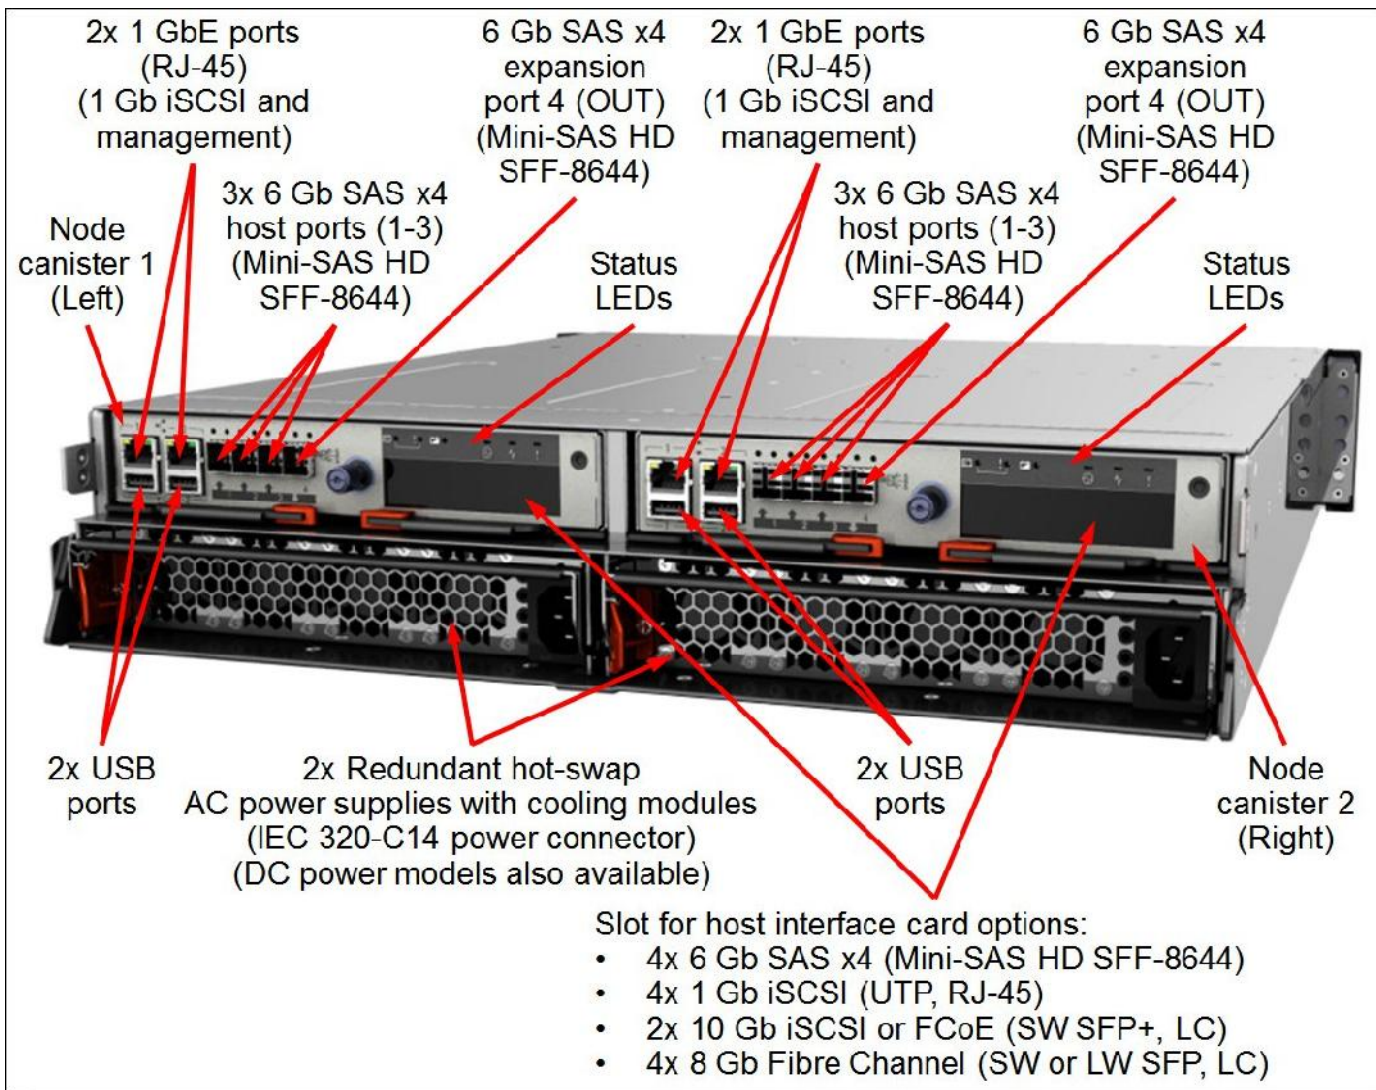

IBM Storwize V3700

-
-
-
-

: server@servershop.kz
: +7-701-7189604

IBM Storwize V3700

- 6099L2C - IBM Storwize V3700 3.5-inch Storage Controller Unit
- 6099S2C - IBM Storwize V3700 2.5-inch Storage Controller Unit
- 6099T2C - IBM Storwize V3700 2.5-inch DC Storage Controller Unit

IBM Storwize V3700

- 00MJ101 - 4GB to 8GB Cache Upgrade

IBM Storwize V3700

- 00MJ093 - 6Gb SAS 4 Port Host Interface Card
- 00MJ095 - 8Gb FC 4 Port Host Interface Card
- 00MJ097 - 1Gb iSCSI 4 Port Host Interface Card
- 00MJ099 - 10Gb iSCSI - FCoE 2 Port Host Interface Card

IBM Storwize V3700

- 6099LEU - IBM Storwize V3700 3.5-inch Storage Expansion Unit
- 6099SEU - IBM Storwize V3700 2.5-inch Storage Expansion Unit
- 6099TEU - IBM Storwize V3700 2.5-inch DC Storage Expansion Unit