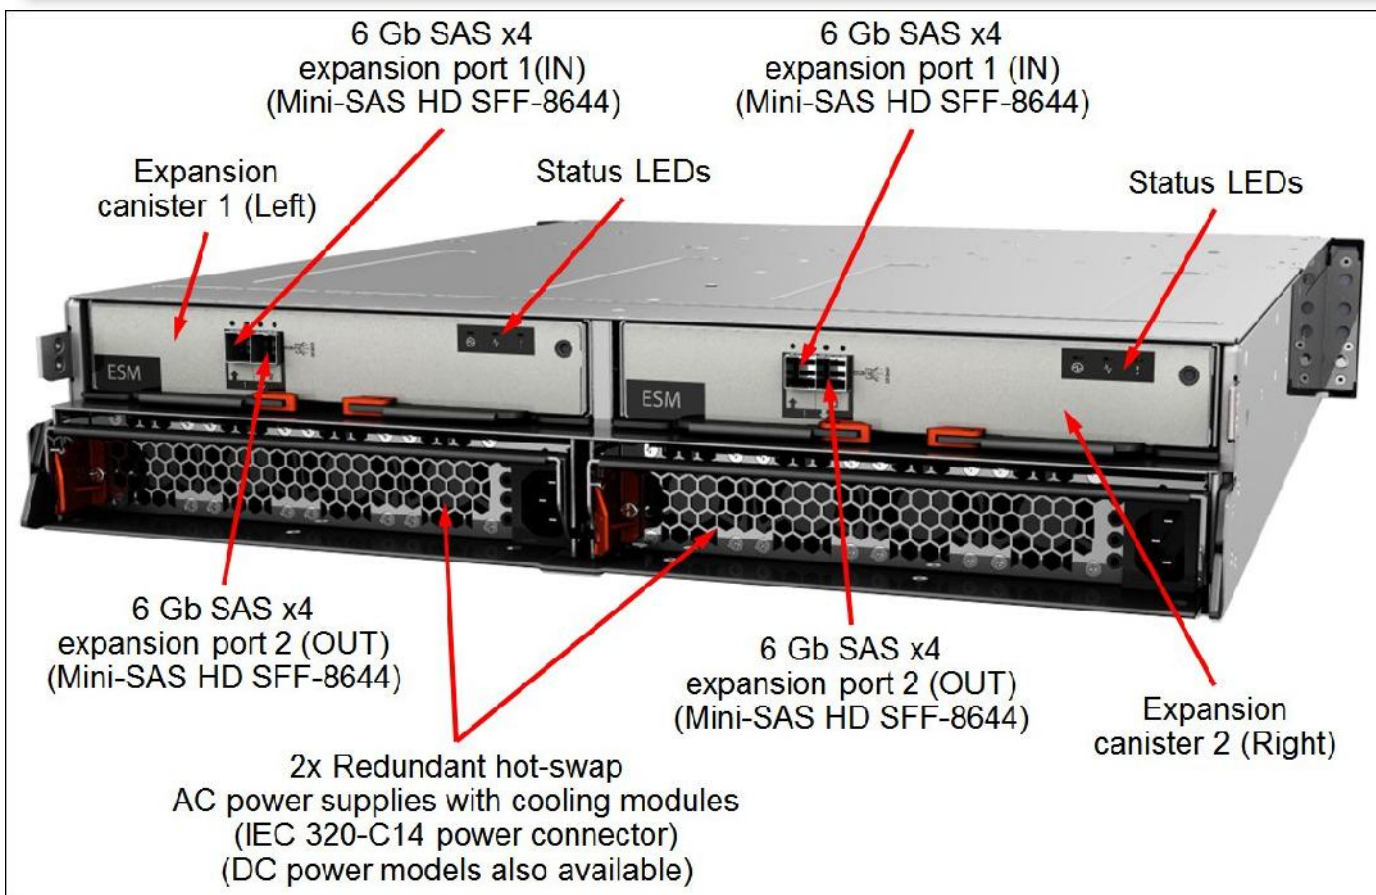

IBM Storwize V3700

-
-
-
-

: server@servershop.kz
: +7-701-7189604

IBM Storwize V3700

- 6099L2C - IBM Storwize V3700 3.5-inch Storage Controller Unit
- 6099S2C - IBM Storwize V3700 2.5-inch Storage Controller Unit
- 6099T2C - IBM Storwize V3700 2.5-inch DC Storage Controller Unit

IBM Storwize V3700

- 00MJ101 - 4GB to 8GB Cache Upgrade

IBM Storwize V3700

- 00MJ093 - 6Gb SAS 4 Port Host Interface Card
- 00MJ095 - 8Gb FC 4 Port Host Interface Card
- 00MJ097 - 1Gb iSCSI 4 Port Host Interface Card
- 00MJ099 - 10Gb iSCSI - FCoE 2 Port Host Interface Card

IBM Storwize V3700

- 6099LEU - IBM Storwize V3700 3.5-inch Storage Expansion Unit
- 6099SEU - IBM Storwize V3700 2.5-inch Storage Expansion Unit
- 6099TEU - IBM Storwize V3700 2.5-inch DC Storage Expansion Unit