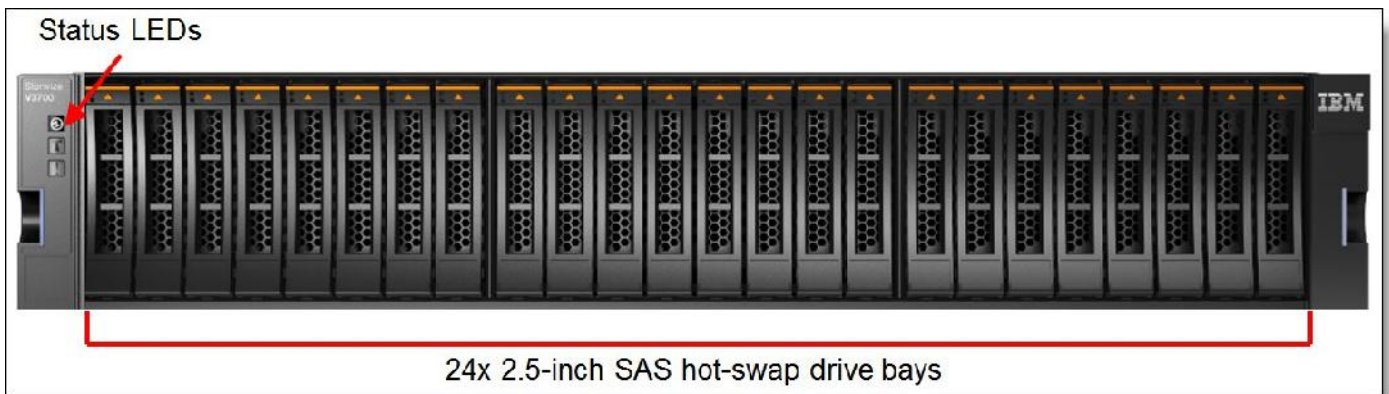

IBM Storwize V3700

-
-
-
-

: server@servershop.kz
: +7-701-7189604

IBM Storwize V3700

- 6099L2C - IBM Storwize V3700 3.5-inch Storage Controller Unit
- 6099S2C - IBM Storwize V3700 2.5-inch Storage Controller Unit
- 6099T2C - IBM Storwize V3700 2.5-inch DC Storage Controller Unit

IBM Storwize V3700

- 00MJ101 - 4GB to 8GB Cache Upgrade

IBM Storwize V3700

- 00MJ093 - 6Gb SAS 4 Port Host Interface Card
- 00MJ095 - 8Gb FC 4 Port Host Interface Card
- 00MJ097 - 1Gb iSCSI 4 Port Host Interface Card
- 00MJ099 - 10Gb iSCSI - FCoE 2 Port Host Interface Card