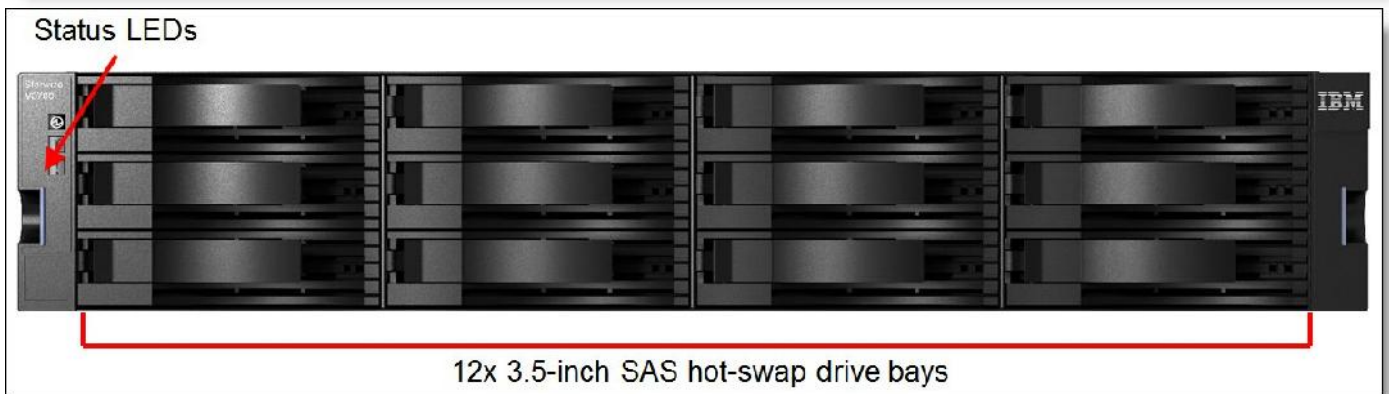

IBM Storwize V3700

-
-
-
-

: server@servershop.kz
: +7-701-7189604

IBM Storwize V3700

- 6099L2C - IBM Storwize V3700 3.5-inch Storage Controller Unit
- 6099S2C - IBM Storwize V3700 2.5-inch Storage Controller Unit
- 6099T2C - IBM Storwize V3700 2.5-inch DC Storage Controller Unit

IBM Storwize V3700

- 00MJ101 - 4GB to 8GB Cache Upgrade

IBM Storwize V3700

- 00MJ093 - 6Gb SAS 4 Port Host Interface Card
- 00MJ095 - 8Gb FC 4 Port Host Interface Card
- 00MJ097 - 1Gb iSCSI 4 Port Host Interface Card
- 00MJ099 - 10Gb iSCSI - FCoE 2 Port Host Interface Card