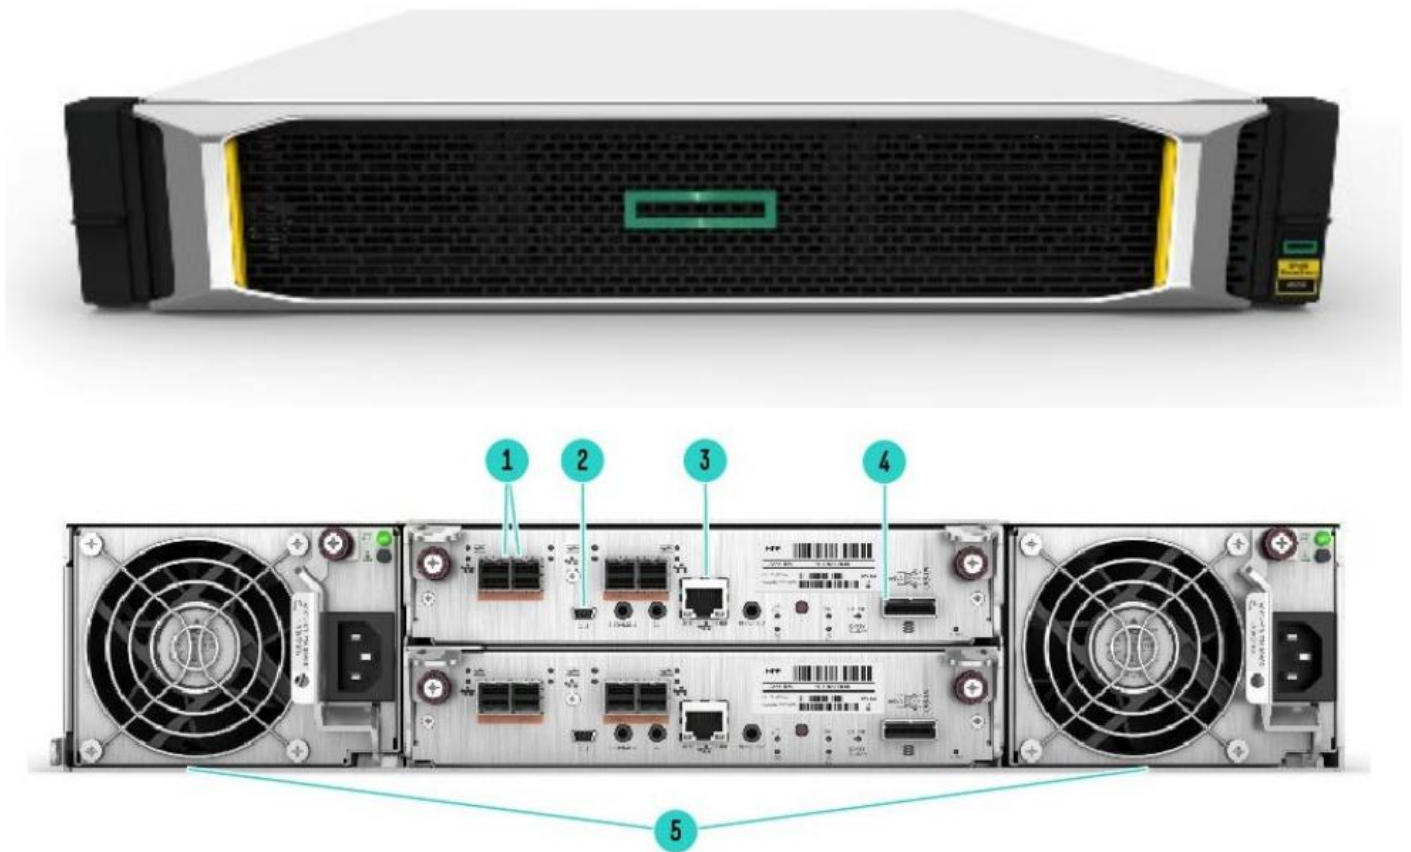

HPE MSA 2050

-
-
-
-

: server@servershop.kz
: +7-701-7189604

HPE MSA 2050

- Q1J00A - HPE MSA 2050 SAN Dual Controller LFF Storage
- Q1J00B - HPE MSA 2050 SAN Dual Controller LFF Storage
- Q1J01A - HPE MSA 2050 SAN Dual Controller SFF Storage
- Q1J01B - HPE MSA 2050 SAN Dual Controller SFF Storage
- Q1J04A - HPE MSA 2050 SAN NEBS Certified DC Power SFF Storage
- Q1J28A - HPE MSA 2050 SAS Dual Controller LFF Storage
- Q1J28B - HPE MSA 2050 SAS Dual Controller LFF Storage
- Q1J29A - HPE MSA 2050 SAS Dual Controller SFF Storage
- Q1J29B - HPE MSA 2050 SAS Dual Controller SFF Storage
- Q1J32A - HPE MSA 2050 SAS NEBS Certified DC Power SFF Storage
- Q1J79A - HPE MSA 2050 SAN DC Power LFF Storage
- Q2P39A - HPE MSA 2050 SAS DC Power LFF Storage
- R4Y07A - HPE MSA 2050 SAN LFF TAA-compliant Storage
- R4Y08A - HPE MSA 2050 SAN SFF TAA-compliant Storage

HPE MSA 2050

- C8R23B - HPE MSA 8Gb Short Wave Fibre Channel SFP+ 4-pack Transceiver
- C8R24B - HPE MSA 16Gb Short Wave Fibre Channel SFP+ 4-pack Transceiver
- C8R25B - HPE MSA 10Gb Short Range iSCSI SFP+ 4-pack Transceiver
- C8S75B - HPE MSA 1Gb RJ-45 iSCSI SFP+ 4-pack Transceiver