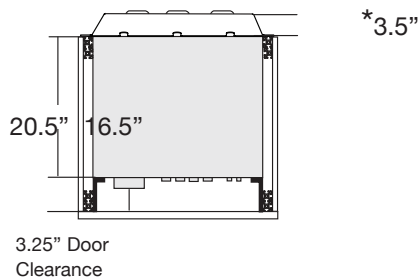

Typical interior bay dimensions:

19.75"W (502 mm) x 27.75"H (705 mm)

x 19.5"D (495 mm)

INTERIOR STORAGE

Pull-Out Storage Tray

- Storage tray with adjustable dividers (2), felt liner and integrated wire manager
- Utilizes heavy duty ball bearing slides, black steel body.
- Maximum Weight Capacity: 50 lbs (22.6 kgs)
- Measures: 17.25"W (438mm) x 16"D (406mm) x 1.625"H (42mm)

Adjustable Shelves (5 included)

- Fully adjustable
- Matte black, powder-coated MDF
- Maximum Weight Capacity: 75 lbs (34 kgs)
- Measures: 19.75"W (502mm) x 17.5"D (445mm) x .625" TH (16mm)

15-U RACK RAILS

- Frame-Mounted, 15-U Rack Rails are affixed to cabinet's aluminum frame
- Rails are compatible with all industry standard 19" components and accessories
- Wire manager, lacing bars included (2)
- Hole pattern is a standard 19 EIA rack mount pattern allowing for mounting of equipment with attachment holes either wide or universally spaced.
- Threaded for 10-32 screws
- Black powder coated steel