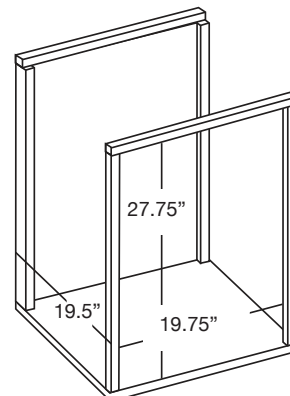

BUNDLE SOLUTIONS

**Barcelona Models*

86.5"W x 34.5"H x 22"D

2197mm x 876mm x 559mm

*CREDENZA INCLUDES:

1. (1) Pull-Out Storage Tray
2. (5) Adjustable Shelves
3. (1) 15-U Rack Rails & (2) Lacing Bars
4. (1) Active Cooling Rear Panel
5. (3) Pinch-Out Rear Panels

Typical interior bay dimensions:

19.75"W (502 mm) x 27.75"H (705 mm)

x 19.5"D (495 mm)

INTERIOR STORAGE

Pull-Out Storage Tray

- Storage tray with adjustable dividers (2), felt liner and integrated wire manager
- Utilizes heavy duty ball bearing slides, black steel body.
- Maximum Weight Capacity: 50 lbs (22.6 kgs)
- Measures: 17.25"W (438mm) x 16"D (406mm) x 1.625"H (42mm)

Adjustable Shelves (5 included)

- Fully adjustable
- Matte black, powder-coated MDF
- Maximum Weight Capacity: 75 lbs (34 kgs)
- Measures: 19.75"W (502mm) x 17.5"D (445mm) x .625" TH (16mm)

15-U RACK RAILS