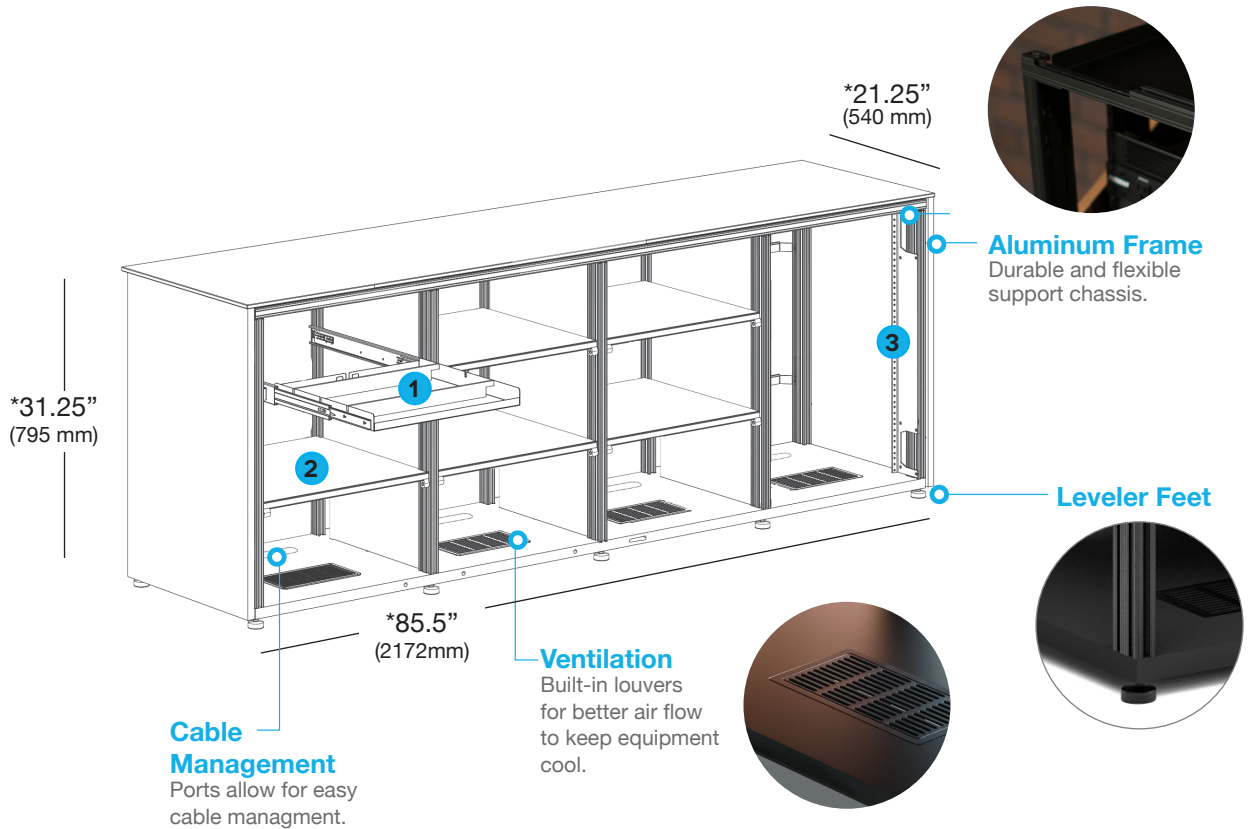

SALAMANDER
DESIGNS

Furniture Shaped By Your Needs ®

COLLABORATION FURNITURE

BUNDLE SOLUTIONS

BLACK & WHITE

4 BAY CREDENZA

D2/347A/

This robust, large-capacity cabinet system houses all electronics, including integrated support for AV and IT systems. Freestanding and fully-integrated, credenza is perfect for retrofit installations, allowing for quick and efficient installation without involving additional tradespeople to install electrical wiring or reinforce walls.

BUNDLE SOLUTIONS

**Barcelona Models*

86.5"W x 34.5"H x 22"D

2197mm x 876mm x 559mm

*CREDENZA INCLUDES:

1. (1) Pull-Out Storage Tray
2. (5) Adjustable Shelves
3. (1) 15-U Rack Rails & (2) Lacing Bars
4. (1) Active Cooling Rear Panel
5. (3) Pinch-Out Rear Panels

Typical interior bay dimensions:

19.75"W (502 mm) x 27.75"H (705 mm)

x 19.5"D (495 mm)

INTERIOR STORAGE

Pull-Out Storage Tray

- Storage tray with adjustable dividers (2), felt liner and integrated wire manager
- Utilizes heavy duty ball bearing slides, black steel body.
- Maximum Weight Capacity: 50 lbs (22.6 kgs)
- Measures: 17.25"W (438mm) x 16"D (406mm) x 1.625"H (42mm)

Adjustable Shelves (5 included)

- Fully adjustable
- Matte black, powder-coated MDF
- Maximum Weight Capacity: 75 lbs (34 kgs)
- Measures: 19.75"W (502mm) x 17.5"D (445mm) x .625" TH (16mm)

15-U RACK RAILS