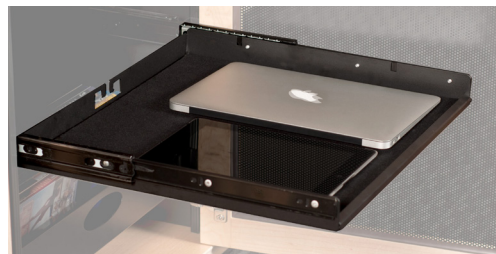

SALAMANDER
DESIGNS

Furniture Shaped By Your Needs ®

COLLABORATION FURNITURE

BUNDLE SOLUTIONS

BLACK & WHITE

4 BAY CREDENZA

D2/347A/

This robust, large-capacity cabinet system houses all electronics, including integrated support for AV and IT systems. Freestanding and fully-integrated, credenza is perfect for retrofit installations, allowing for quick and efficient installation without involving additional tradespeople to install electrical wiring or reinforce walls.

Typical interior bay dimensions:

19.75"W (502 mm) x 27.75"H (705 mm)

x 19.5"D (495 mm)

INTERIOR STORAGE

Pull-Out Storage Tray

- Storage tray with adjustable dividers (2), felt liner and integrated wire manager
- Utilizes heavy duty ball bearing slides, black steel body.
- Maximum Weight Capacity: 50 lbs (22.6 kgs)
- Measures: 17.25"W (438mm) x 16"D (406mm) x 1.625"H (42mm)

Adjustable Shelves (5 included)

- Fully adjustable
- Matte black, powder-coated MDF
- Maximum Weight Capacity: 75 lbs (34 kgs)
- Measures: 19.75"W (502mm) x 17.5"D (445mm) x .625" TH (16mm)

15-U RACK RAILS

- Frame-Mounted, 15-U Rack Rails are affixed to cabinet's aluminum frame
- Rails are compatible with all industry standard 19" components and accessories
- Wire manager, lacing bars included (2)
- Hole pattern is a standard 19 EIA rack mount pattern allowing for mounting of equipment with attachment holes either wide or universally spaced.
- Threaded for 10-32 screws
- Black powder coated steel