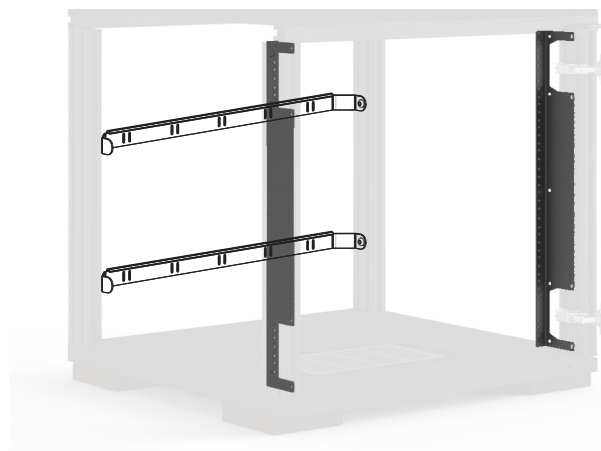

Typical interior bay dimensions:

19.75"W (502 mm) x 27.75"H (705 mm)

x 19.5"D (495 mm)

INTERIOR STORAGE

Pull-Out Storage Tray

- Storage tray with adjustable dividers (2), felt liner and integrated wire manager
- Utilizes heavy duty ball bearing slides, black steel body.
- Maximum Weight Capacity: 50 lbs (22.6 kgs)
- Measures: 17.25"W (438mm) x 16"D (406mm) x 1.625"H (42mm)

Adjustable Shelves (5 included)

- Fully adjustable
- Matte black, powder-coated MDF
- Maximum Weight Capacity: 75 lbs (34 kgs)
- Measures: 19.75"W (502mm) x 17.5"D (445mm) x .625" TH (16mm)

15-U RACK RAILS

- Frame-Mounted, 15-U Rack Rails are affixed to cabinet's aluminum frame
- Rails are compatible with all industry standard 19" components and accessories
- Wire manager, lacing bars included (2)
- Hole pattern is a standard 19 EIA rack mount pattern allowing for mounting of equipment with attachment holes either wide or universally spaced.
- Threaded for 10-32 screws
- Black powder coated steel

* When using optional *Extended Rear Panel* (sold separately).

Add On:

- Cabinet Mounted Wire Lacing Bars FI/RMLB
- Full-height and component-height rack rails. Can be mounted to rear of cabinet.
FI/RM2U, FI/RM/3U, FI/RM40,
FI/630/RMK/A, FI/620/RMK/A