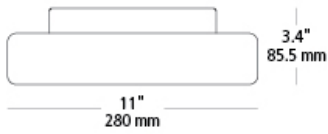

vessa flush mount**DESCRIPTION**

Contemporary interior design trends inspired this elegant and timeless LED flush mount ceiling light fixture. A hand-blown glass shade with gentle feminine lines softly diffuses the light for beautifully consistent, glowing illumination from the Vessa ceiling light by LBL Lighting. Includes (1) 20 watt 1400 lumen 80 CRI 3000K LED module. Dimmable with a low-voltage electronic dimmer. 120v or 277v.

frost

WEIGHT

4.34lb / 1.97kg ±

frost

ORDERING INFORMATION

model	color	finish	lamp
FM842	FR frost	SC satin nickel	LED830 LED Module 20w 80 CRI 3000K 120v LED830277 LED Module 20w 80 CRI 3000K 277v

FIXTURE TYPE:	_____
JOB NAME:	_____
NOTES:	_____