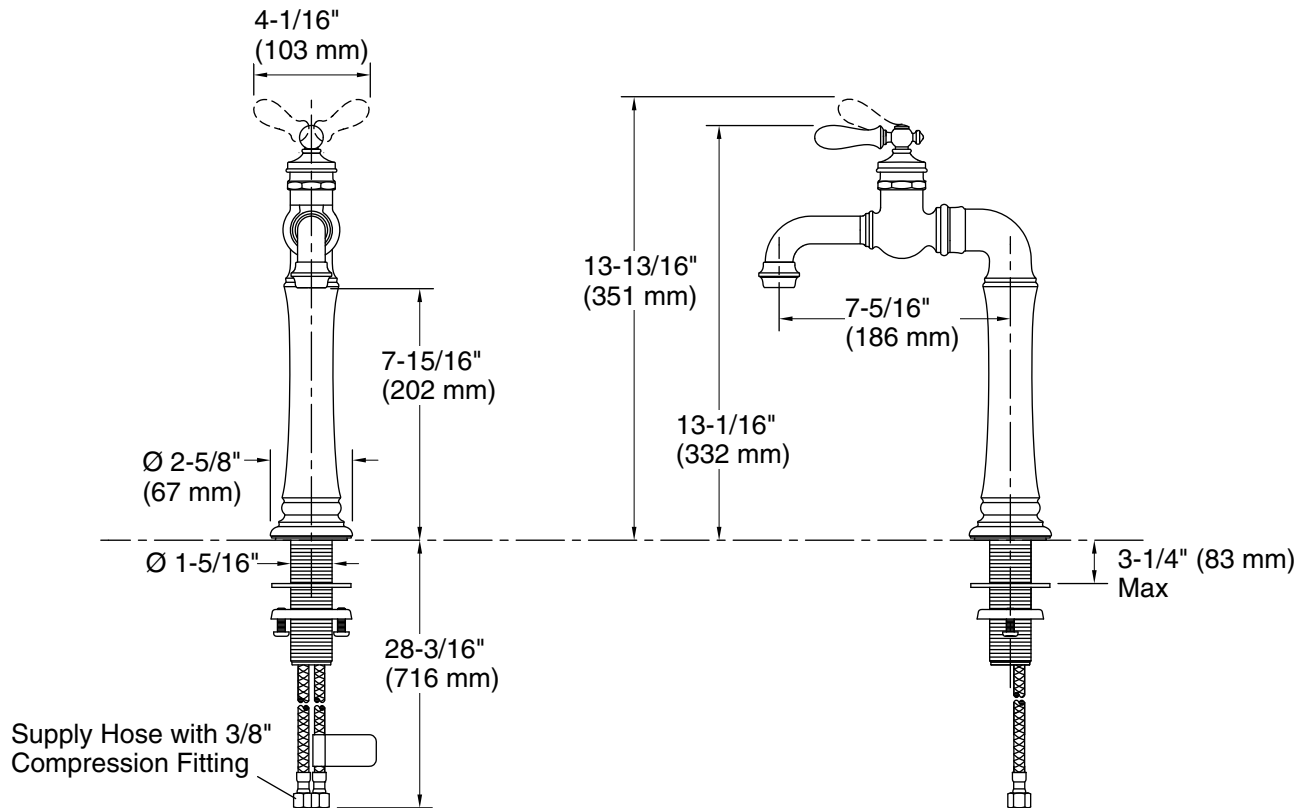

### Technical Information

All product dimensions are nominal.

#### Spout:

Spout reach: 7-5/16" (186 mm)