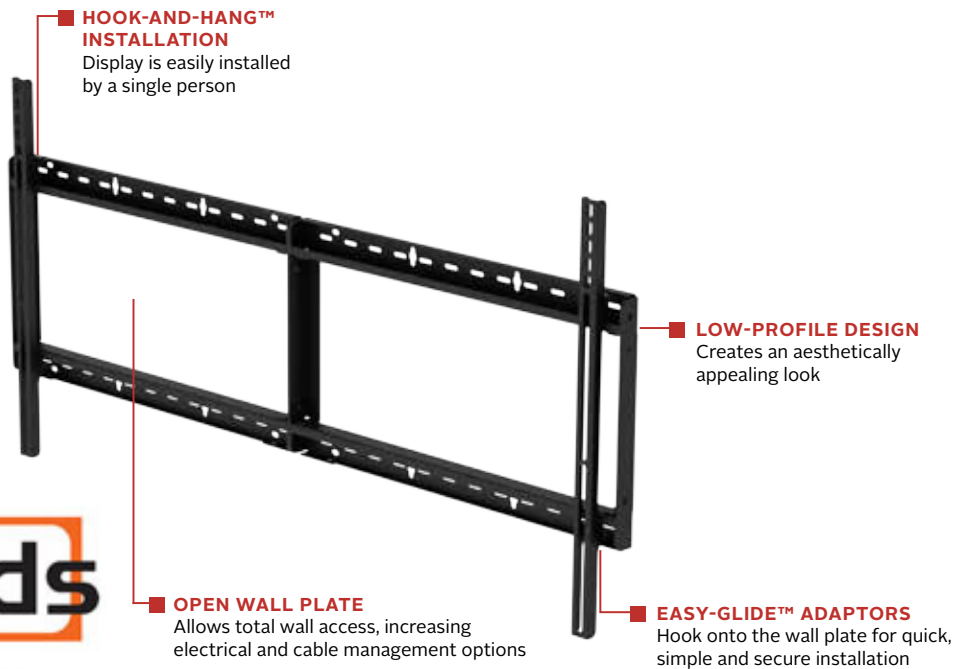

SF680-HUB

Display size  
**55" to 98"**

Max load  
**300lb (136.1kg)**

# Universal Flat Wall Mount for use with the Microsoft® Surface™ Hub

COMPATIBLE WITH BOTH 55" AND 84" MODELS

The SmartMount® Universal Flat Wall Mount for the Microsoft® Surface™ Hub provides a strong and stable foundation for the 55" and 84" Microsoft Surface Hub. The wall plate includes multiple mounting locations so you can center the display on 16", 20", 24", 32", 40" and 48" stud centers. The mount includes security hardware to help deter tampering and theft. The open wall plate design offers total wall access, increasing the electrical and cable management options. The display can now simply be installed by a single person with the Hook-and-Hang™ system. The Easy-Glide™ adaptors hook onto the wall plate for an overall quick, simple, and secure installation.

*Low-profile design and multiple stud center options allow you to quickly and easily mount your 55" or 84" Microsoft® Surface™ Hub on the wall.*

### Additional Features

- ✓ Universal mount fits displays with mounting patterns up to 1256 x 608mm (49.45" x 23.94")
- ✓ Low-profile design holds display only 2.13" (54mm)
- ✓ Mounts to wood studs, concrete, cinder block or metal studs (metal stud accessory required)
- ✓ Design is UL® listed and tested to four times stated load capacity
- ✓ Includes all necessary wall and display attachment hardware
- ✓ Anti-theft security hardware included