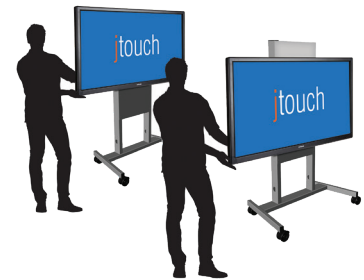

Mobile Carts

Easily roll your JTouch around the room or around the building.

- Integrated cable management with flexible covers to hide cables for a clean installation
- Smooth rolling casters for effortless positioning (2 locking casters)
- Height adjustment 4-6' (1.2-1.8 m)

Lift Case

Easily store, transport, and use a 65" interactive display. Set up displays with only one or two people and be ready for use in less than 5 minutes.

- Full range of viewing heights
- Mounted multi-outlet surge protected power strip
- Shock-mounted lift mechanism
- Integrated cable management system
- 2-piece clamshell locking lid
- Stable, yet portable with four heavy duty casters