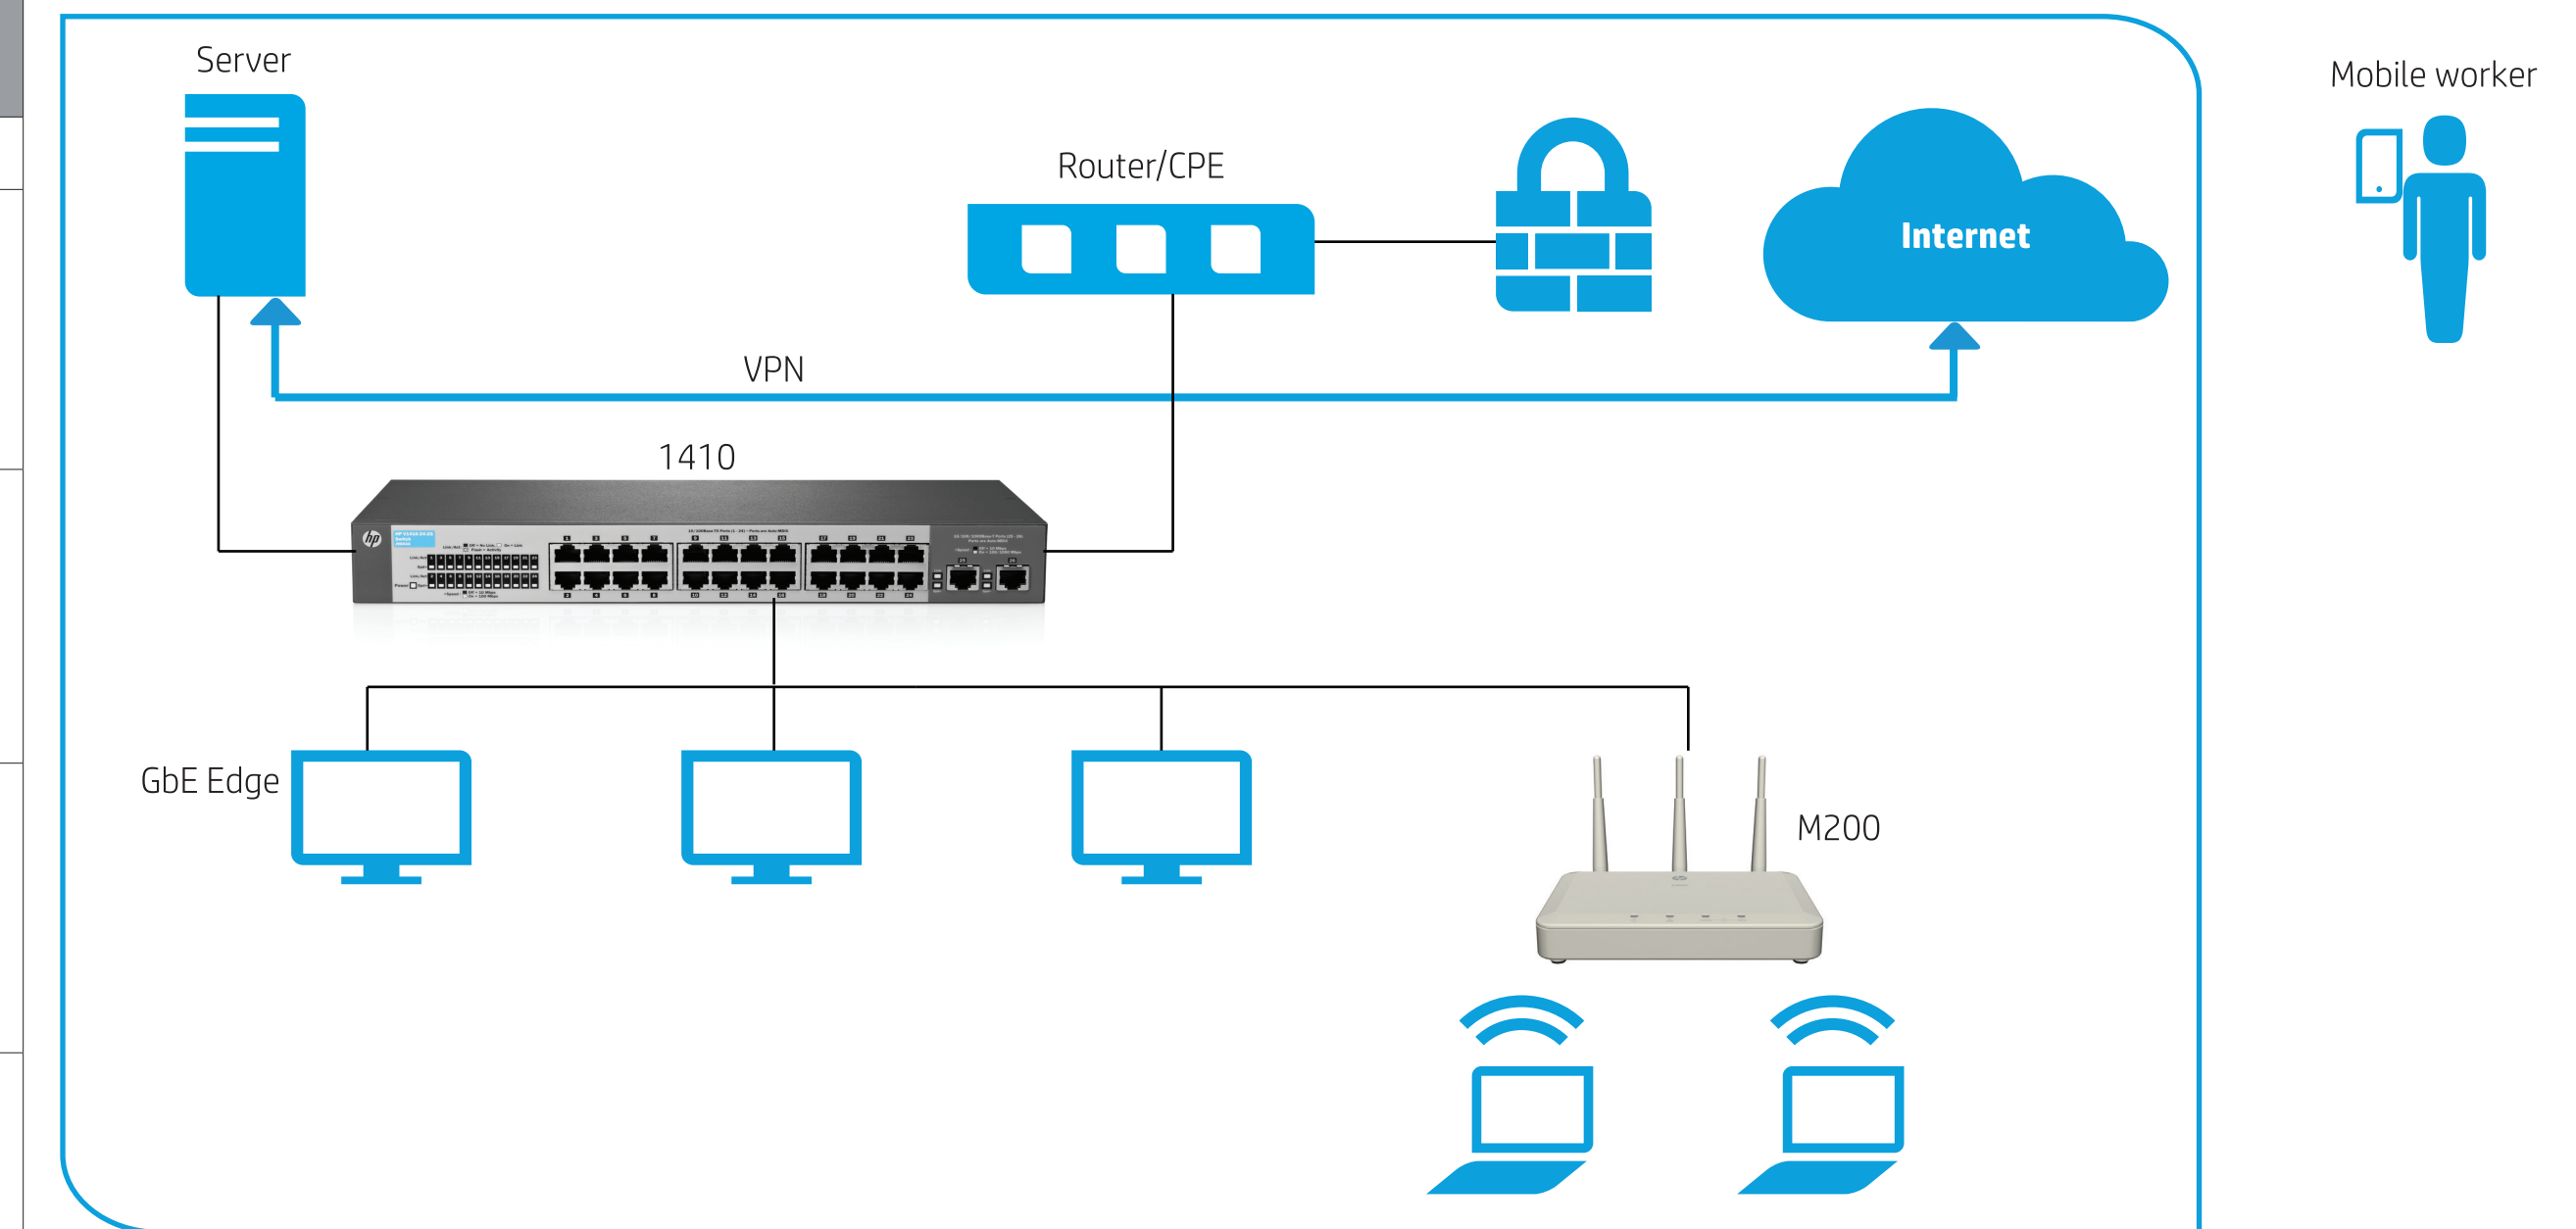

Fast Ethernet switches

Ports	Unmanaged		Smart Managed		Managed Layer 2	Managed Basic Layer 3				Managed Layer 3	
	Small office	Small business	Basic	Advanced		L3 Static Rts	L3 Static Rts/RIP	L3 Static Rts/RIP with 10G	L3 Static Rts/RIP with IRF Stacking	L3 with Multicast	
48-Port PoE											
24-Port PoE											
8-Port PoE											
48-Port											
24-Port		HP 1410-24-2G Switch (J9664A) HP 1410-24-R Switch (J08968) HP 1410-24 Switch (J9663A)	HP 1810-24 v2 Switch (J9801A)	HP 1910-24 Switch (JG538A)	HP 2530-48-PoE+ Switch (J9778A) HP 2530-24-PoE+ Switch (J9779A)	HP 2620-24-PPoE+ Switch (J9624A) HP 2620-24-PoE+ Switch (J9625A)	HP 830 24-Port PoE+ Unified Wired-WLAN Switch (JG640A)				
16-Port	HP 1405-16 Desktop Switch (J0858A)	HP 1410-16 Switch (J9662A)			HP 1910-8-PoE+ Switch (JG537A) HP 2530-8-PoE+ Switch (J9778A)	HP 2615-8-PoE Switch (J9565A) HP 830 8-Port PoE+ Unified Wired-WLAN Switch (JG641A)					
8-Port and 5-Port	HP 1405-8 v2 Switch (J9793A) HP 1405-5 v2 Switch (J9791A)	HP 1410-8 Switch (J9661A)	HP 1810-8 v2 Switch (J9800A)	HP 1910-8 Switch (JG536A) HP 2530-8 Switch (J9783A)	HP 1910-48 Switch (JG540A) HP 2530-48 Switch (J9781A)	HP 2620-48 Switch (J9626A) HP 2620-24 Switch (J9623A)					

*TAA SKUs are available for these products.

Starting Out

Plug-and-play simplicity