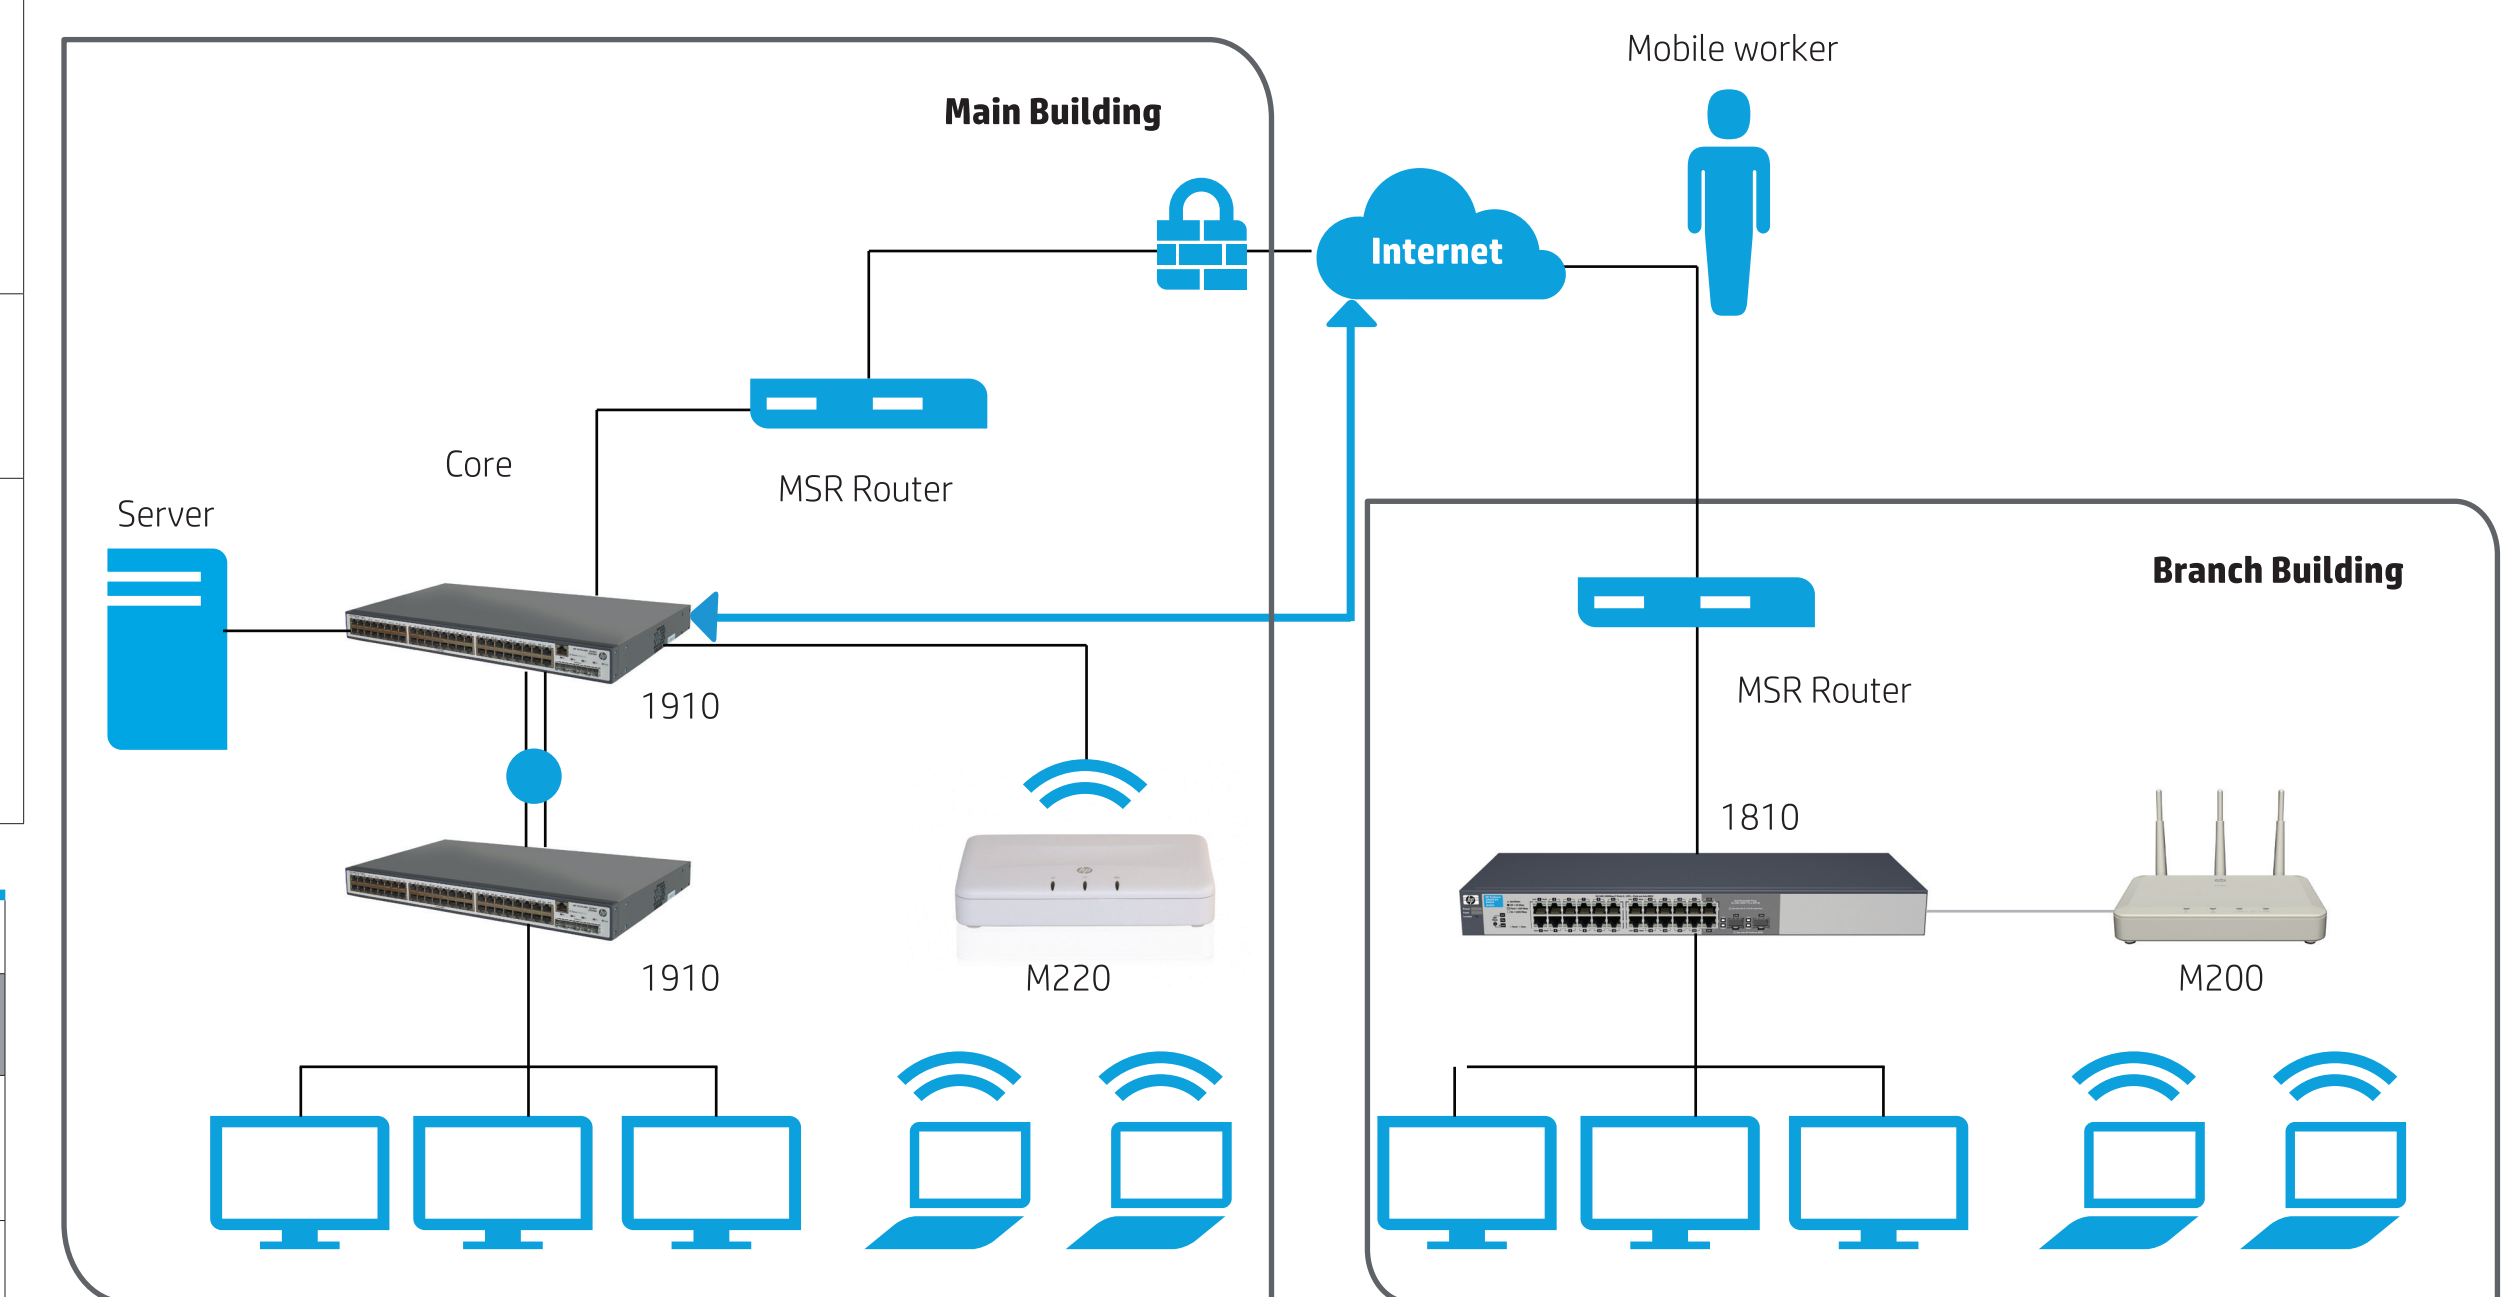

Fast Ethernet switches

Ports	Unmanaged		Smart Managed		Managed Layer 2	Managed Basic Layer 3				Managed Layer 3	
	Small office	Small business	Basic	Advanced		L3 Static Rts	L3 Static Rts/RIP	L3 Static Rts/RIP with 10G	L3 Static Rts/RIP with IRF Stacking	L3 with Multicast	
48-Port PoE											
24-Port PoE											
8-Port PoE											
48-Port											
24-Port		HP 1410-24-2G Switch (J9664A) HP 1410-24-R Switch (J08968) HP 1410-24 Switch (J9663A)	HP 1810-24 v2 Switch (J9801A)	HP 1910-24 Switch (JG538A)	HP 2530-48-PoE+ Switch (J9778A) HP 2530-24-PoE+ Switch (J9779A)	HP 2620-24-PPoE+ Switch (J9624A) HP 2620-24-PoE+ Switch (J9625A)	HP 830 24-Port PoE+ Unified Wired-WLAN Switch (JG640A)				
16-Port	HP 1405-16 Desktop Switch (J0858A)	HP 1410-16 Switch (J9662A)			HP 1910-8-PoE+ Switch (JG537A) HP 2530-8-PoE+ Switch (J9778A)	HP 2615-8-PoE Switch (J9565A) HP 830 8-Port PoE+ Unified Wired-WLAN Switch (JG641A)					
8-Port and 5-Port	HP 1405-8 v2 Switch (J9793A) HP 1405-5 v2 Switch (J9791A)	HP 1410-8 Switch (J9661A)	HP 1810-8 v2 Switch (J9800A)	HP 1910-8 Switch (JG536A) HP 2530-8 Switch (J9783A)	HP 1910-48 Switch (JG540A) HP 2530-48 Switch (J9781A)	HP 2620-48 Switch (J9626A) HP 2620-24 Switch (J9623A)					

*TAA SKUs are available for these products.

Starting Out

Plug-and-play simplicity

Building Momentum

Smart-managed: Easy to configure to suit your needs

Expanding Your Business

Scalable, flexible, advanced solutions