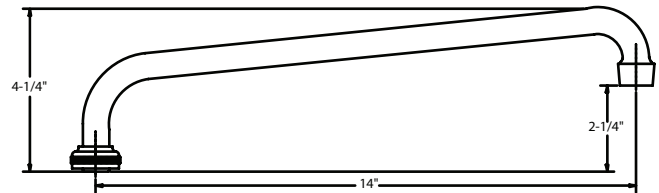

CHARTS

KITCHEN / BATHROOM HANDLE CONFIGURATION OPTIONS

SU-363-RA
8" Swivel Tube Spout With Aerator

SU-363-JA
10" Swivel Tube Spout With Aerator

SU-363-LA
12" Swivel Tube Spout With Aerator

SU-363-MA
14" Swivel Tube Spout With Aerator