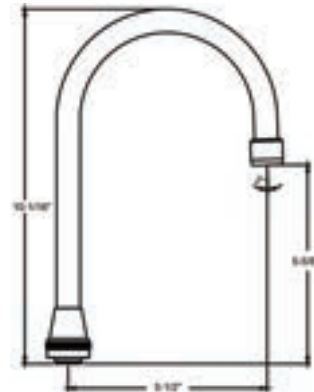

CS-22003

5-1/2" Combo Rigid/Swivel Gooseneck Spout With Aerator

SU-157-KRA

5-1/2" Rigid Gooseneck Spout With Aerator

SU-157-KSA

5-1/2" Swivel Gooseneck Spout With Aerator

SU-257-TSA

6-3/8" Swivel Tri-Arc Gooseneck Spout With Aerator