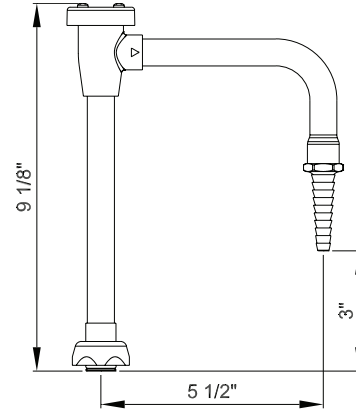

CS-22001 (TSA1)

6-3/8" Swivel Tri-Arc Gooseneck Spout With Aerator

CHARTS

KITCHEN / BATHROOM HANDLE CONFIGURATION OPTIONS

CS-22007

8" Combo Rigid/Swivel Gooseneck Spout With Aerator

CS-22008

5-1/2" Rigid/Swivel Spout With Vacuum Breaker and Serrated Tip