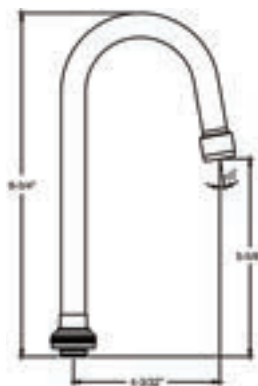

4-3/32" Swivel Gooseneck Spout With Aerator