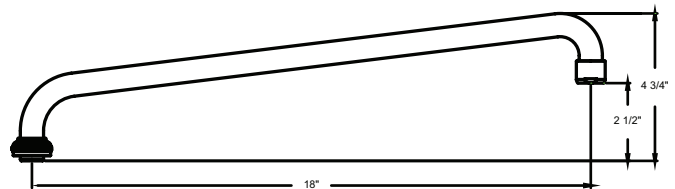

CS-22005
18" Swivel Tube Spout With Aerator