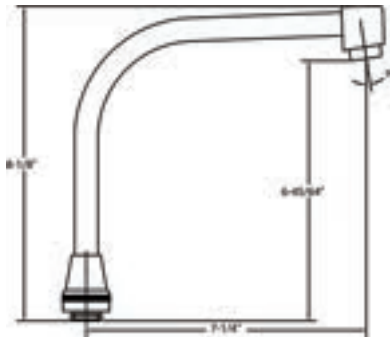

SU-357-HSA

7-1/4" Swivel High Rise Spout With Aerator