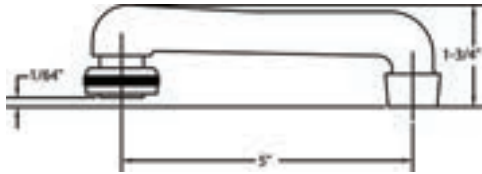

CHARTS

KITCHEN / BATHROOM HANDLE CONFIGURATION OPTIONS

SU-2923-A

5" Cast Brass Swivel Spout With Aerator

SU - 2775-R-02