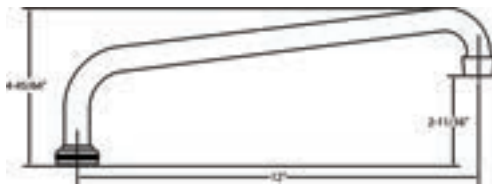

CHARTS

KITCHEN / BATHROOM HANDLE CONFIGURATION OPTIONS

SU-363-RA
8" Swivel Tube Spout With Aerator

SU-363-JA
10" Swivel Tube Spout With Aerator

SU-363-LA
12" Swivel Tube Spout With Aerator

SU-363-MA
14" Swivel Tube Spout With Aerator