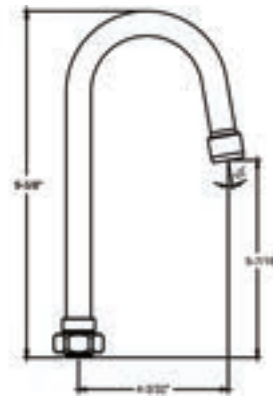

SU-2923-A

5" Cast Brass Swivel Spout With Aerator

SU - 2775-R-02

7" Cast Brass Spout Extension Polished Chrome

SU-2924-A

6" Tube Spout With Aerator

SU-157-GRA

4-3/32" Rigid Gooseneck Spout With Aerator