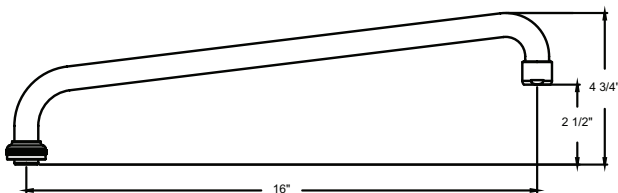

SU-2929-01
6" Hose End Cast Swivel Spout

CS-22004
16" Swivel Tube Spout With Aerator