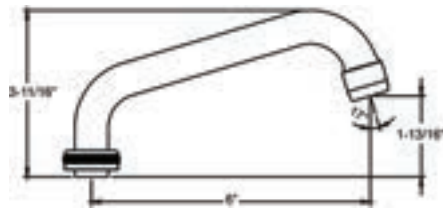

6" Tube Spout With Aerator

SU-157-GRA