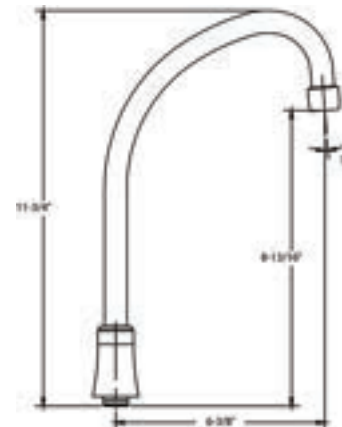

6-3/8" Swivel Tri-Arc Gooseneck Spout With Aerator