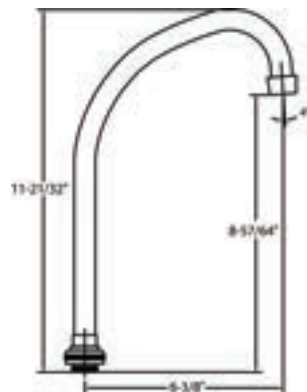

CS-22003

5-1/2" Combo Rigid/Swivel Gooseneck Spout With Aerator

SU-157-KRA

5-1/2" Rigid Gooseneck Spout With Aerator

SU-157-KSA

5-1/2" Swivel Gooseneck Spout With Aerator

SU-257-TSA

6-3/8" Swivel Tri-Arc Gooseneck Spout With Aerator