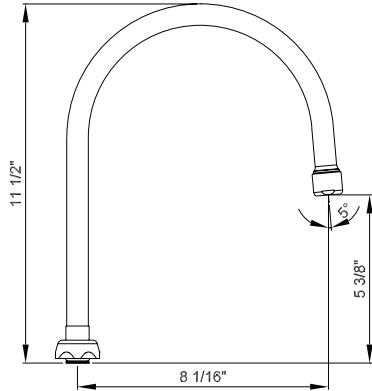

CS-22001 (TSA1)

6-3/8" Swivel Tri-Arc Gooseneck Spout With Aerator

CHARTS

KITCHEN / BATHROOM HANDLE CONFIGURATION OPTIONS

CS-22007

8" Combo Rigid/Swivel Gooseneck Spout With Aerator

CS-22008

5-1/2" Rigid/Swivel Spout With Vacuum Breaker and Serrated Tip