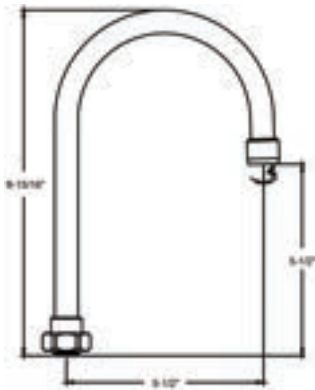

SU-257-TSA

5-1/2" Rigid Gooseneck Spout With Aerator