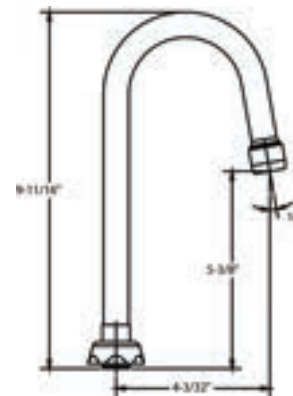

4-3/32" Swivel Gooseneck Spout With Aerator