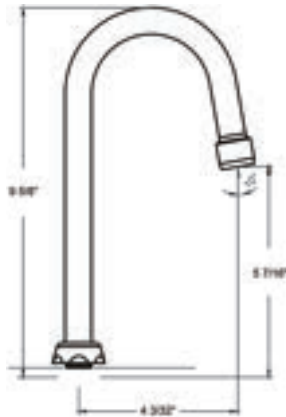

SU-157-GSA

4-3/32" Swivel Gooseneck Spout With Aerator

CS-25001 (GSA1)

4-3/32" Swivel Gooseneck Spout With Aerator

CHARTS

KITCHEN / BATHROOM HANDLE CONFIGURATION OPTIONS

CS-22002

4-3/32" Combo Rigid/Swivel Gooseneck Spout With Aerator