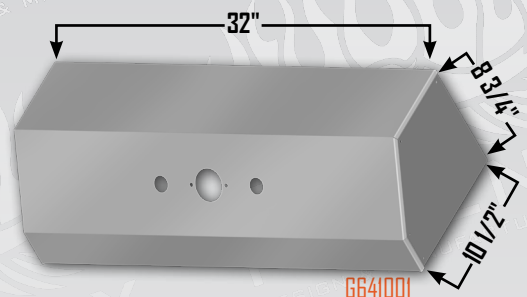

AIRLINE BOXES

G641001	AIRLINE BOX EA 1 7 GANG & 2 AIRLINE CUTOUTS SS
G641003	AIRLINE BOX EA 2 7 GANG & 2 AIRLINE CUTOUTS SS
G641004	AIRLINE BOX EA BACKPLATE SS