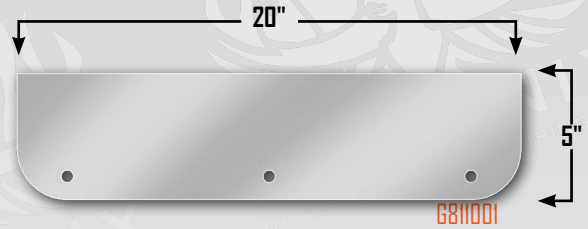

6861302

REAR LIGHT BARS (2 1/2" MOUNT)

STT 	G582001	UNIVERSAL 3 STT LED SS
STT 	G582002	UNIVERSAL 3 STT LED CLEAR SS
No Light	G582003	UNIVERSAL (3) 4" RD NO LIGHTS SS

FENDER TRIM

G811002	FENDER TRIM EA LARGE WTI SS
G811001	FENDER TRIM EA SMALL WTI SS