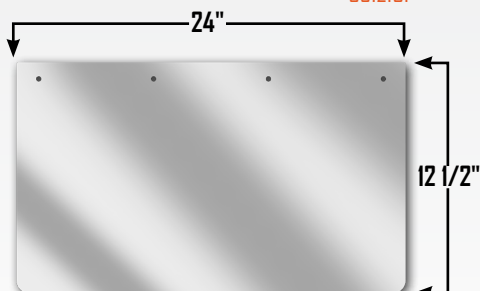

G612004

ANTI SAIL

Blank	G612008	ANTI SAIL FLAP PLATE PR SS
P1	G612101	ANTI SAIL LIGHT BAR PR 3 P1 RED LED SS
P1	G612102	ANTI SAIL LIGHT BAR PR 3 P1 RED LED CLEAR SS
P3	G612301	ANTI SAIL LIGHT BAR PR 5 P3 RED LED SS
P3	G612302	ANTI SAIL LIGHT BAR PR 5 P3 RED LED CLEAR SS
Blank	G612004	ANTI SAIL PR 24" x 12.500" SS