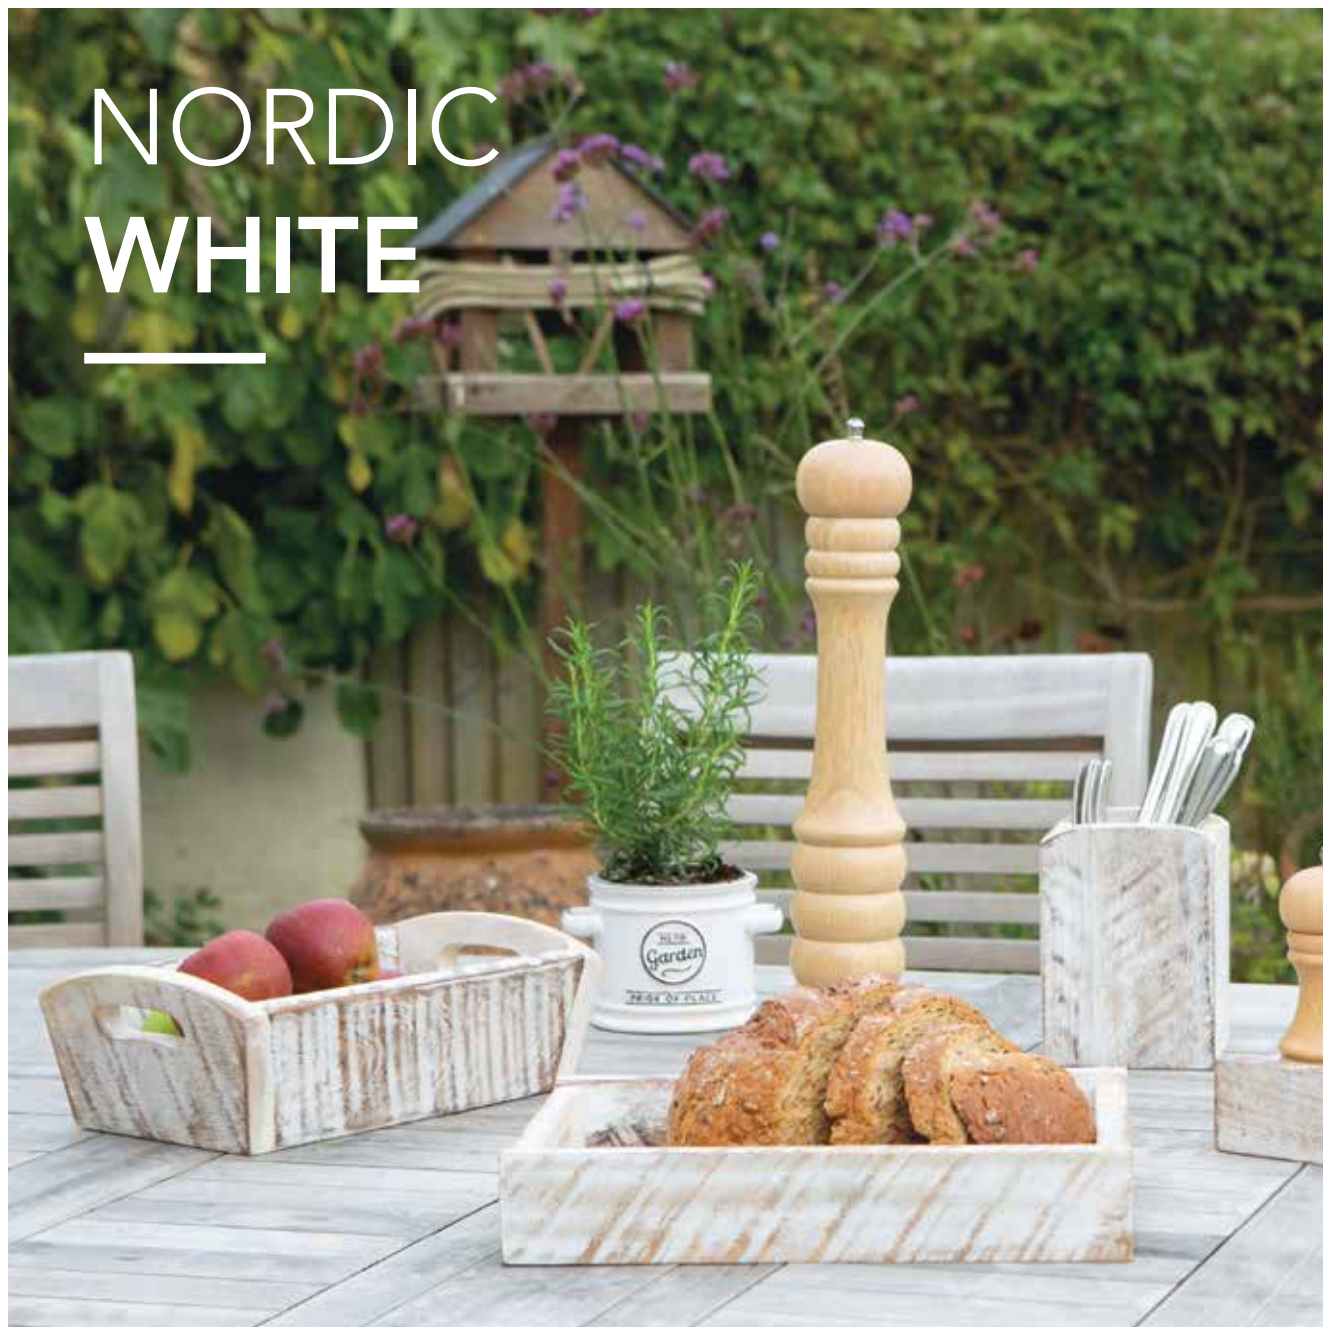

NORDIC WHITE