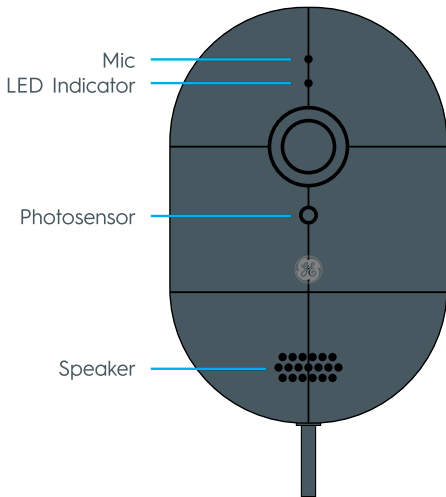

## **SD Drive**

Store all of your content locally on a microSD card (sold separately) using the camera's built-in microSD card slot.

GE is a trademark of General Electric Company. Used under trademark license.

# Get to Know Your Camera

MicroSD Slot  
Insert MicroSD card  
(sold separately) until it clicks.  
Gently push the card to release.

Reset Hole  
Press and hold for  
3 seconds - LED indicator will  
turn red - to reset camera.