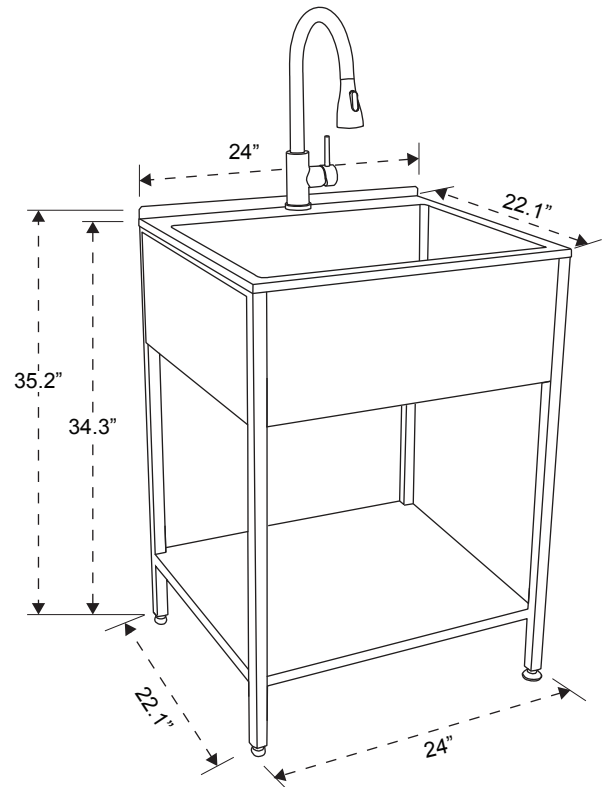

CONTEMPORARY LAUNDRY SINK with Storage Shelf & High Arc Faucet EWS-2422

FEATURES:

- Complete laundry wash stand with stainless steel apron on front and sides, drop-in sink, high arc articulating faucet, metal shelf, basket strainer and P-trap.
- Easy-to-assemble industrial style metal cabinet with adjustable feet.
- Suitable for indoor or outdoor use.
- Pre-drilled holes on wash stand for wall mount installation.
- 1.8 gpm stainless steel high arc single lever faucet with ceramic disc, dual spray head and garden hose adapter.
- 19 gauge stainless steel drop-in sink with 10" high apron on front and sides of wash stand, 20 gallon capacity.
- Includes storage shelf on bottom.
- Easy to clean.
- Limited lifetime warranty.

SPECIFIED MODEL:

	Model No.	Cabinet Color	Width	Depth	Height
COMPLETE LAUNDRY CABINET KIT					
<input type="checkbox"/>	EWS-2422-S	Stainless Steel	24"	22.1"	35.2"
<input type="checkbox"/>	EWS-2422-SMB	Black	24"	22.1"	35.2"

1021-1341

1021-1342

EWS-2422-SMB

Applicable Codes & Standards:

- IAPMO®
- cUPC Certified

CONTEMPORARY LAUNDRY SINK with Storage Shelf & High Arc Faucet EWS-2822

FEATURES:

- Complete laundry wash stand with stainless steel apron on front and sides, drop-in sink, high arc articulating faucet, metal shelf, basket strainer and P-trap.
- Easy-to-assemble industrial style metal cabinet with adjustable feet.
- Suitable for indoor or outdoor use.
- Pre-drilled holes on wash stand for wall mount installation.
- 1.8 gpm stainless steel high arc single lever faucet with ceramic disc, dual spray head and garden hose adapter.
- 18 gauge stainless steel drop-in sink with 10" high apron on front and sides of wash stand, 25 gallon capacity.
- Includes storage shelf on bottom.
- Easy to clean.
- Limited lifetime warranty.

SPECIFIED MODEL:

	Model No.	Cabinet Color	Width	Depth	Height
COMPLETE LAUNDRY CABINET KIT					
	EWS-2822-S	Stainless Steel	28"	22.1"	35.2"
	EWS-2822-SMB	Black	28"	22.1"	35.2"

1021-1343

1021-1344

EWS-2822-SMB