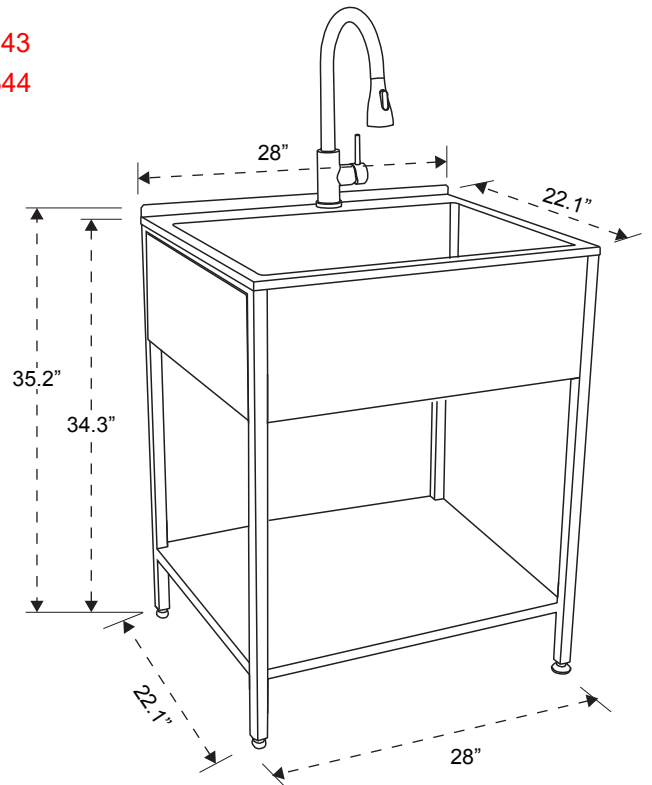

CONTEMPORARY LAUNDRY SINK with Storage Shelf & High Arc Faucet EWS-2422

FEATURES:

- Complete laundry wash stand with stainless steel apron on front and sides, drop-in sink, high arc articulating faucet, metal shelf, basket strainer and P-trap.
- Easy-to-assemble industrial style metal cabinet with adjustable feet.
- Suitable for indoor or outdoor use.
- Pre-drilled holes on wash stand for wall mount installation.
- 1.8 gpm stainless steel high arc single lever faucet with ceramic disc, dual spray head and garden hose adapter.
- 19 gauge stainless steel drop-in sink with 10" high apron on front and sides of wash stand, 20 gallon capacity.
- Includes storage shelf on bottom.
- Easy to clean.
- Limited lifetime warranty.

SPECIFIED MODEL:

	Model No.	Cabinet Color	Width	Depth	Height
COMPLETE LAUNDRY CABINET KIT					
<input type="checkbox"/>	EWS-2422-S	Stainless Steel	24"	22.1"	35.2"
<input type="checkbox"/>	EWS-2422-SMB	Black	24"	22.1"	35.2"

1021-1341

1021-1342

EWS-2422-SMB

Applicable Codes & Standards:

- IAPMO®
- cUPC Certified

CONTEMPORARY LAUNDRY SINK with Storage Shelf & High Arc Faucet EWS-2822

FEATURES:

- Complete laundry wash stand with stainless steel apron on front and sides, drop-in sink, high arc articulating faucet, metal shelf, basket strainer and P-trap.
- Easy-to-assemble industrial style metal cabinet with adjustable feet.
- Suitable for indoor or outdoor use.
- Pre-drilled holes on wash stand for wall mount installation.
- 1.8 gpm stainless steel high arc single lever faucet with ceramic disc, dual spray head and garden hose adapter.
- 18 gauge stainless steel drop-in sink with 10" high apron on front and sides of wash stand, 25 gallon capacity.
- Includes storage shelf on bottom.
- Easy to clean.
- Limited lifetime warranty.

SPECIFIED MODEL:

	Model No.	Cabinet Color	Width	Depth	Height
COMPLETE LAUNDRY CABINET KIT					
	EWS-2822-S	Stainless Steel	28"	22.1"	35.2"
	EWS-2822-SMB	Black	28"	22.1"	35.2"

1021-1343

1021-1344

EWS-2822-SMB