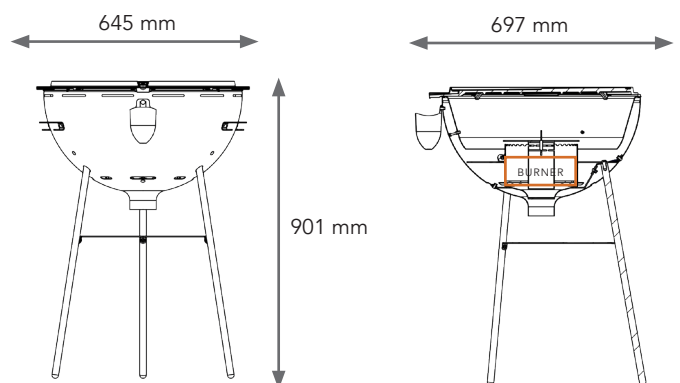

OPTIONALS

LID black
7406A017

Side grille
B01033000

FEATURES

≈ 6000 WATTS
≈ 1 h AUTONOMY
≈ 1,4 KG OF PELLETS

FOR 8-10 PERSONS