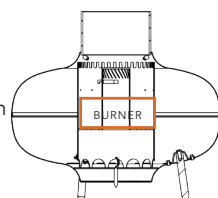

Tri-Pob black
B0401A19

OPTIONALS

Kit 3 feet high 680mm
7405A007

FEATURES

≈ 10000 WATTS
≈ 1 h AUTONOMY
≈ 2,1 KG OF PELLETS

Ø 600 cm

539 mm

ACCESSOIRES