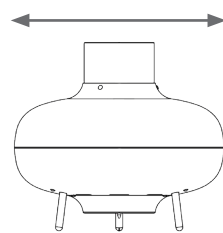

Tri-Pob black
B0401A19

OPTIONALS

Kit 3 feet high 680mm
7405A007

FEATURES

≈ 10000 WATTS
≈ 1 h AUTONOMY
≈ 2,1 KG OF PELLETS

Ø 600 cm

539 mm

ACCESSOIRES