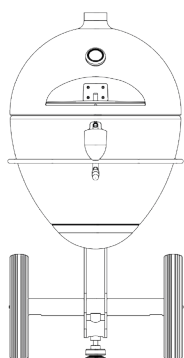

PBQ grill in Black
B0101A19

PBQ grill in Red Tephlon
B0101A17

OPTIONALS

Pizza stone plate
B01030500

Side grille
B01033000

Internal grille Ø 30cm
B01032000

Internal grille Ø 60cm
B01034000

FEATURES

≈ 8400 WATTS
≈ 1,5 h AUTONOMY
≈ 2,1 KG OF PELLETS

PIZZA OVEN INCLUDED

FOR 8-10 PERSONS

610 cm

785 cm

1215 cm

ATMO-SFERA

YOUR IDEAL PELLET GRILL