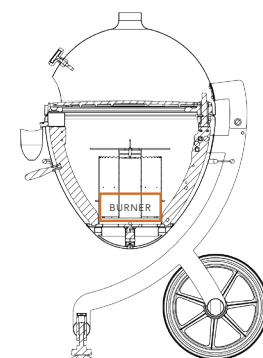

≈ 8400 WATTS
≈ 1,5 h AUTONOMY
≈ 2,1 KG OF PELLETS

PIZZA OVEN INCLUDED

FOR 8-10 PERSONS

610 cm

785 cm

1215 cm

ATMO-SFERA

YOUR IDEAL PELLET GRILL