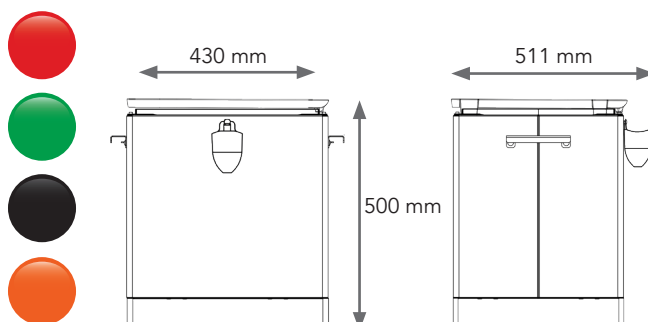

FEATURES

≈ 6000 WATTS
≈ 1 h AUTONOMY
≈ 1,4 KG OF PELLETS

FOR 6 PERSONS