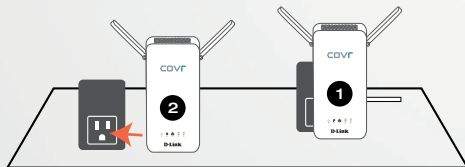

D-Link®

COVR

HYBRID WHOLE HOME POWERLINE WI-FI SYSTEM COVR-P2502

Simple Setup Guide

Configure your
Covr Wi-Fi System

x 2

x 1

x 1

1

2

3

4

5

6

7

OR

5

6