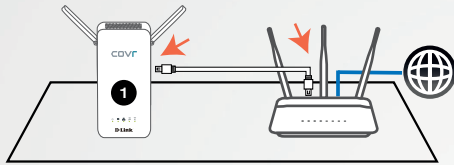

D-Link®

COVR

HYBRID WHOLE HOME POWERLINE WI-FI SYSTEM COVR-P2502

Simple Setup Guide

Configure your
Covr Wi-Fi System

x 2

x 1

x 1

1