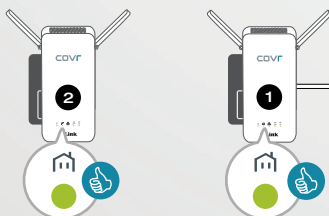

D-Link®

COVR

HYBRID WHOLE HOME POWERLINE WI-FI SYSTEM COVR-P2502

Simple Setup Guide

Configure your
Covr Wi-Fi System

x 2

x 1

x 1

1

2

3

4

5

6

7

OR