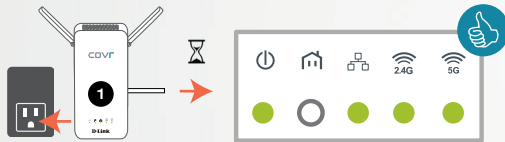

D-Link®

COVR

HYBRID WHOLE HOME POWERLINE WI-FI SYSTEM COVR-P2502

Simple Setup Guide

Configure your
Covr Wi-Fi System

x 2

x 1

x 1

1

2

3

4

5

6

7

OR

5

6