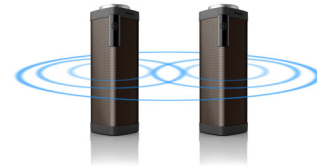

Motion sensor

SHOQBOX is equipped with a motion sensor. Simply swipe over the sensor from left to right or right to left, to skip to the next or last track. Put your hand over the sensor for a second to pause the music. Do it again to put it back on. Easy gesture control allows you to control your music the simplest way.

Built-in mic

With its built-in microphone, it also works as a speaker phone. When a call comes in, the music is put on pause and you can talk via the speaker. Call for a business meeting. Or, call your friend from a party. Either way, it works great.

Voice prompt

The voice prompt is available in different languages. It gives instant feedback on battery level or alert whether the speaker is connected properly to your device.

Pairing 2 shoqboxes

You can pair 2 SHOQBOX speakers with the smart sensor for a stereo system of Left and Right channels. Simply place the two speakers side by side and swipe your hands over both sensors from outside in simultaneously. Perfect for a party or gathering. Enjoy big stereo sound from music, movies and games.