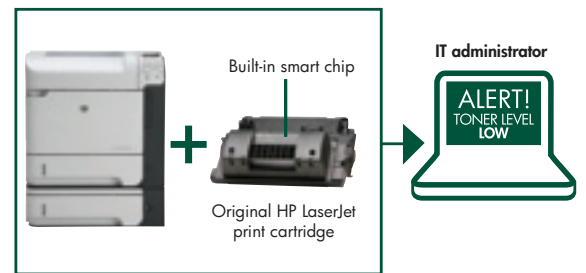

No hassle with HP Smart printing technology

HP LaserJet quality and reliability

Backed by renowned HP reliability and support, your business can have total confidence and peace of mind with the HP LaserJet P4010 Printer series.

Original HP printing supplies — optimal performance with professional results

Original HP printing supplies are specifically designed with the HP LaserJet P4010 Printer series to deliver consistent quality and reliable, trouble-free printing.

PC Magazine Readers' Choice Award for service and reliability for 16 straight years.

September 18, 2007 — HP Printers

PC Magazine Readers' Choice Award Logo is a trademark of Ziff Davis Publishing Holdings Inc. Used under license.

Award-winning HP support

HP LaserJets are backed with a one-year limited warranty including phone support 24/7 one-stop access to tools and information for self-help troubleshooting. You can also choose to enhance your warranty protection with a wide selection of affordable HP Care Pack Services.