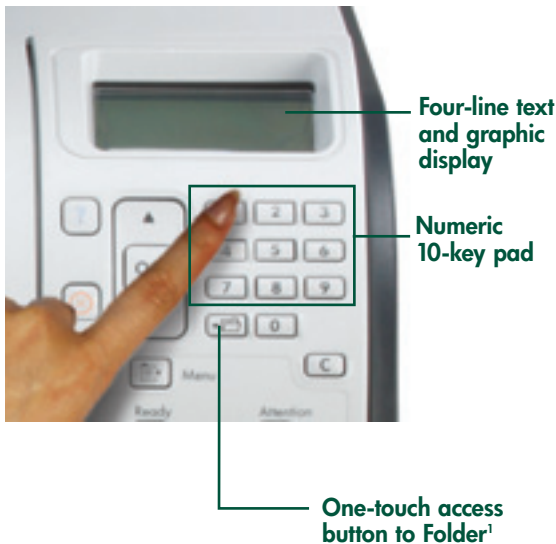

# Ease of use

The HP LaserJet P4010 Printer series offers easy manageability for hassle-free printing and best user experience.

## Helpful control panel for easy navigation

The printer's control panel offers innovative "Show-Me-How" features which radically simplify configuration, troubleshooting, and maintenance. It provides timely information about the printer and print jobs, and graphically illustrates paper jam locations, as well as print cartridge and job status. In addition, menus provide access to printer functions and detailed information.

The printer's numeric 10-key pad<sup>1</sup> allows users to easily enter their PIN and securely retrieve printed documents.