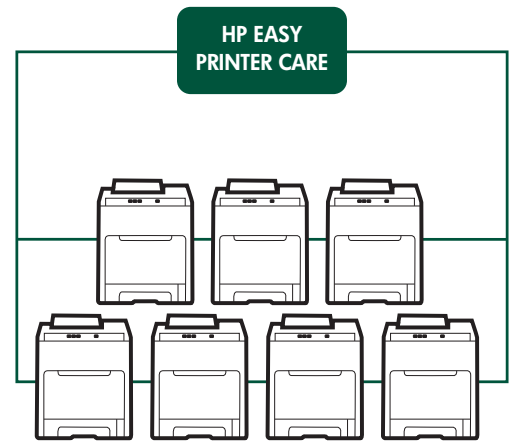

Enhanced productivity with minimal effort

HP Easy Printer Care effectively helps avoid counterproductive interruptions by monitoring and maintaining up to 15 HP LaserJet printers simultaneously.

It provides supplies status including estimates of pages remaining, tracking of toner usage, and consolidating of supplies reordering information for easy, accurate ordering of Original HP supplies.

Maximise printer uptime with Enhanced Diagnostics

Easily troubleshoot paper jams and print quality issues. Having a paper path diagnostic test can pinpoint which printer is affected for efficient paper jam clearance, and get the device up and running quickly.

HP Universal Print Driver¹

Simplify the task of managing multiple printers and customising of user interface for easy printing across the network with the use of a single driver.

Proactive supplies management

Original HP LaserJet print cartridges with HP Smart printing technology ensure consistent, professional quality and reliable printing. The intelligence built into HP supplies helps enhance the user experience and eliminate downtime by sending automatic supplies alerts when toner runs low.

¹ To download the free HP Universal Print Driver Series for Windows, visit www.hp.com/go/upd

Managing up to 15 HP LaserJet printers with ease