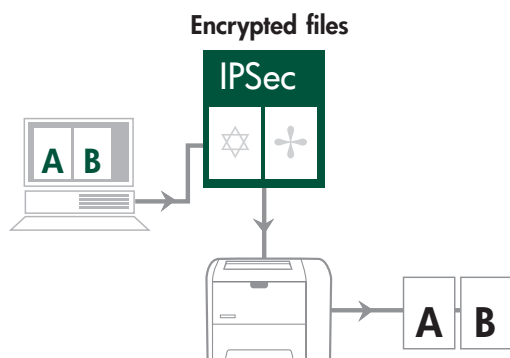

**Proof and Hold** — Provides a quick and easy way to print one copy and proof it before printing the remaining copies. This reduces network traffic, paper waste, and supplies costs.

**Personal Job** — Protects confidential documents. This feature lets you specify that a job will not be printed until you release it using a 4-digit Personal Identification Number (PIN) through the printer's control panel.

**Quick Copy** — Prints the requested number of copies of a job and stores a copy of the job on the printer's hard disk. Additional copies of the job can be printed later, directly from the printer's control panel.

Confidential documents

Only prints after  
keying access code

Secure business-critical data with IPSec

**IPSec<sup>1</sup> encryption for added security** — Send digital data safely. The point-to-point encryption across the entire IP network allows fast and secure encryption of data.