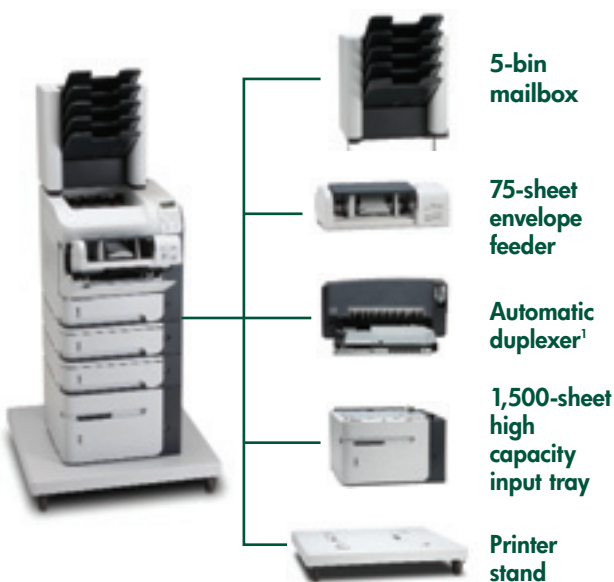

## Accelerate business potential with connectivity options

HP LaserJet P4010 Printer series comes standard with Host USB 2.0 ports for third-party solutions, and an EIO slot to support other HP Jetdirect solutions. Easily connect and share fast print performance across your network.

## Boost print productivity with paper handling and finishing features

Experience fewer interventions with expandable input/output capacity, and perform finishing tasks easily and quickly:

- **Standard input of 600-sheet/maximum input of up to 3,600 pages** (with three additional 500-sheet trays and a 1,500-sheet high capacity tray)
- **Standard output of 100-sheet face-up/maximum output capacity of up to 1,100-sheet** (with 5-bin mailbox with sorting capability, and 500-sheet stapler/stacker)
- **Other paper-handling options** include automatic two-sided printing accessory<sup>1</sup>, envelope feeder, and printer stand