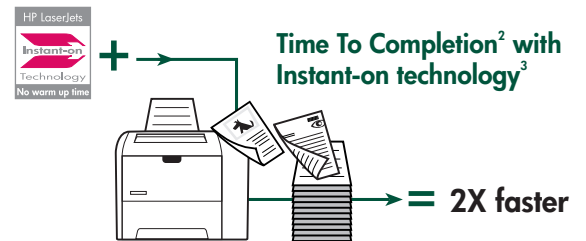

Achieve professional results, instantly