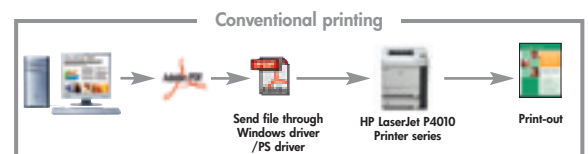

Print PDF files without application software