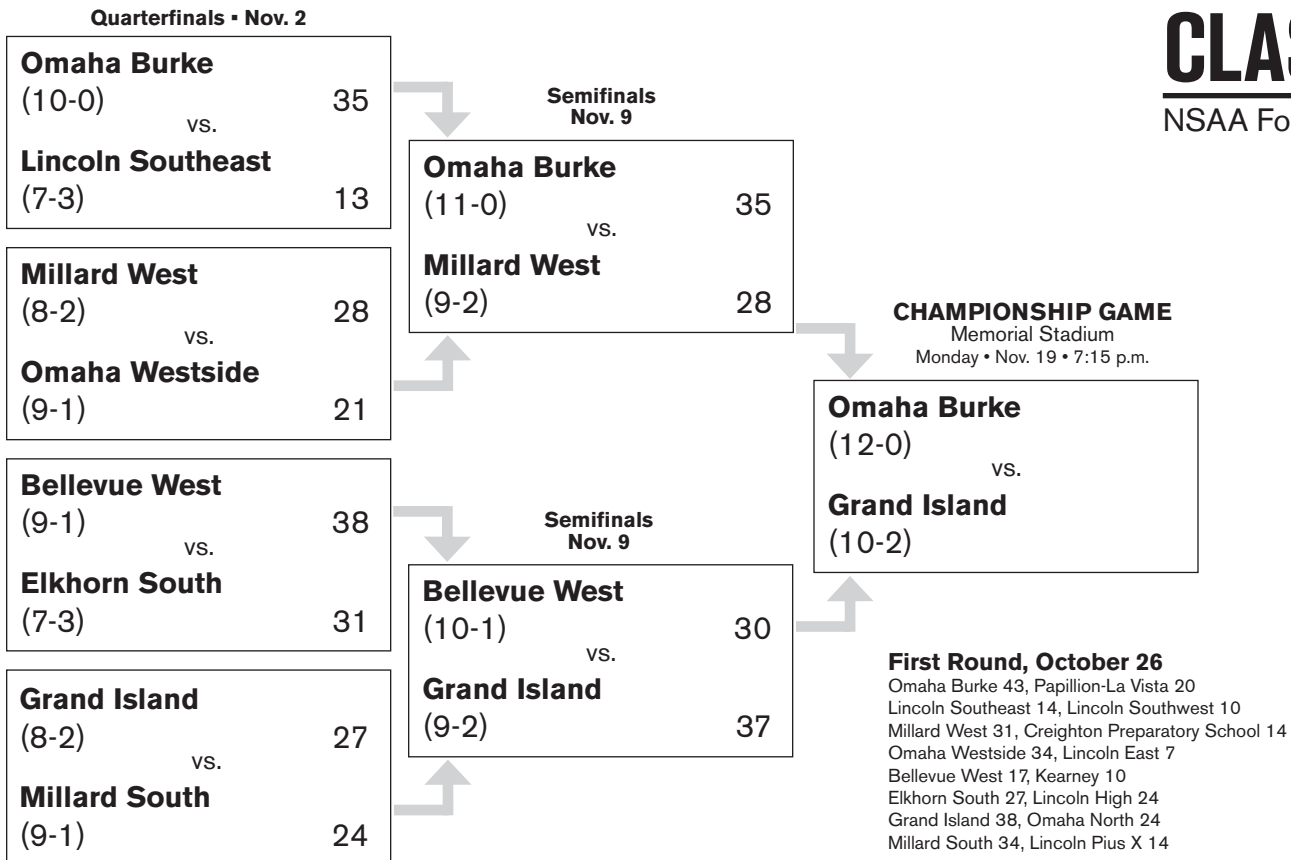

CLASS A

NSAA Football Bracket