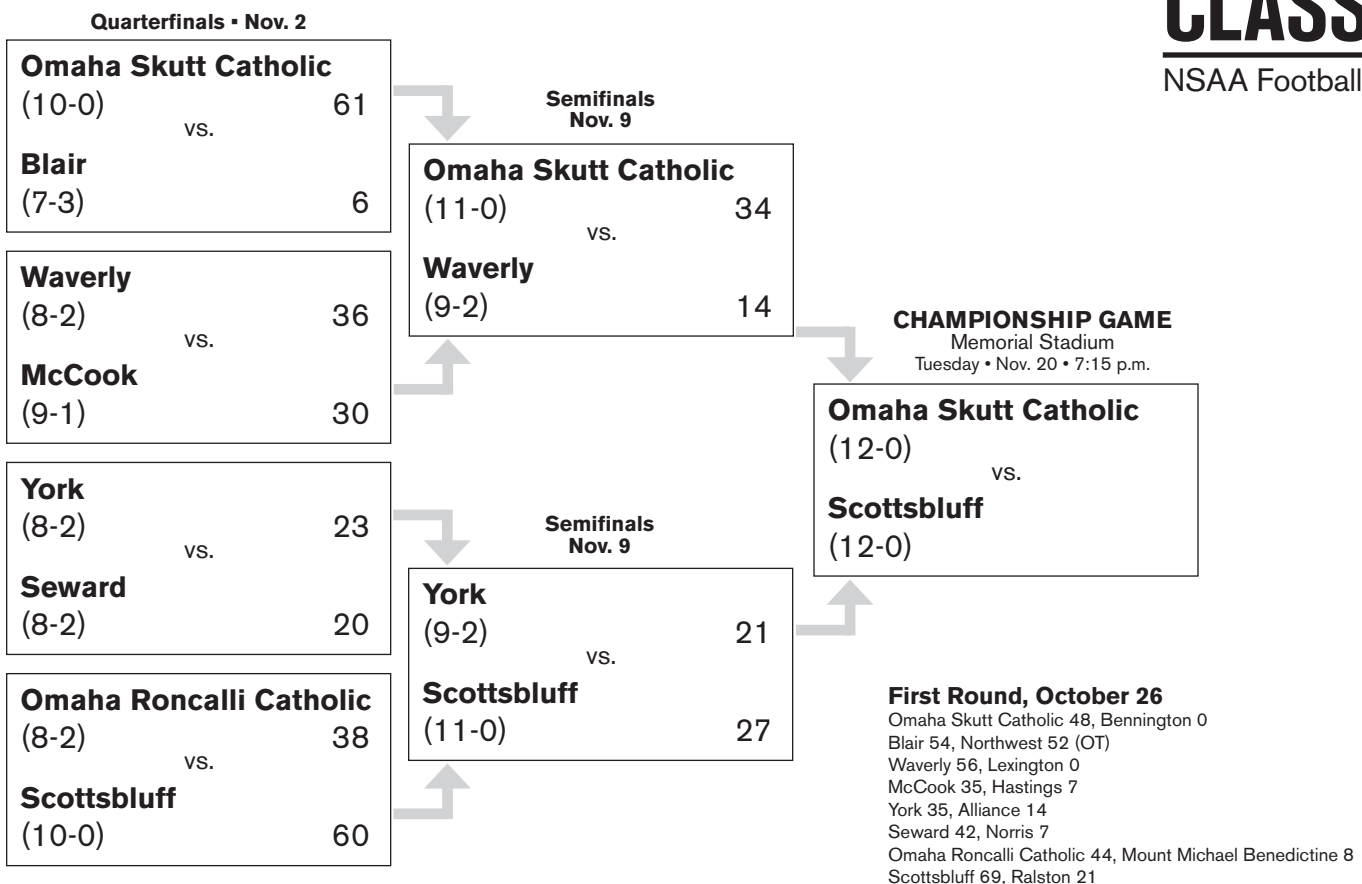

CLASS B

NSAA Football Bracket