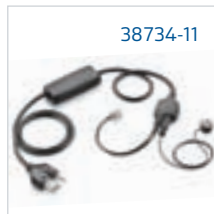

Headset Charging Accessories for Multi-shift Environments

- 83769-11 Over-the-ear Charging Cradle (CS530)
- 83776-11 Over-the-head Charging Cradle (CS510/CS520)
- 84599-01 Standard Charging Cradle (CS540)
- 84609-01 Charge Base, 5 Units, 3 Pins (with AC Power Supply)
- 86005-01 Charge Base, 1 Unit, 3 Pins (with AC Power Supply)

Cables and Connectors for Remote Desk Phone Call Control

- 37818-11 APS-11, Electronic Hook Switch, Siemens®/Funwerk®/Auerswald®/Agfeo®/Aastra®/DeTeWe®
- 37820-11 APT-31, Electronic Hook Switch, Avaya® Gmbh (Tenovis)
- 38350-11 APC-41, Electronic Hook Switch, Cisco®
- 38439-11 APP-51, Electronic Hook Switch, Polycom®
- 38633-11 APV-66, Electronic Hook Switch, Avaya (EU24)
- 38734-11 APV-63, Electronic Hook Switch, Avaya
- 38908-11 APA-23, Electronic Hook Switch, Alcatel®
- 60961-35 HL10 Handset Lifter, Straight Plug
- 78887-01 RD-1 Electronic Hook Switch, Shoretel®/Toshiba®/Adtran®/Allworx®
- 83018-11 APU-71, Electronic Hook Switch, Avaya (Nortel®)/Cisco
- 87317-01 APC-45, Electronic Hook Switch, Cisco
- 87327-01 APD-80, Electronic Hook Switch, *not pictured*