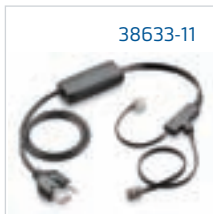

Headset Charging Accessories for Multi-shift Environments

- 83769-11 Over-the-ear Charging Cradle (CS530)
- 83776-11 Over-the-head Charging Cradle (CS510/CS520)
- 84599-01 Standard Charging Cradle (CS540)
- 84609-01 Charge Base, 5 Units, 3 Pins (with AC Power Supply)
- 86005-01 Charge Base, 1 Unit, 3 Pins (with AC Power Supply)

Cables and Connectors for Remote Desk Phone Call Control

- 37818-11 APS-11, Electronic Hook Switch, Siemens®/Funwerk®/Auerswald®/Agfeo®/Aastra®/DeTeWe®
- 37820-11 APT-31, Electronic Hook Switch, Avaya® Gmbh (Tenovis)
- 38350-11 APC-41, Electronic Hook Switch, Cisco®
- 38439-11 APP-51, Electronic Hook Switch, Polycom®
- 38633-11 APV-66, Electronic Hook Switch, Avaya (EU24)
- 38734-11 APV-63, Electronic Hook Switch, Avaya
- 38908-11 APA-23, Electronic Hook Switch, Alcatel®
- 60961-35 HL10 Handset Lifter, Straight Plug
- 78887-01 RD-1 Electronic Hook Switch, Shoretel®/Toshiba®/Adtran®/Allworx®
- 83018-11 APU-71, Electronic Hook Switch, Avaya (Nortel®)/Cisco
- 87317-01 APC-45, Electronic Hook Switch, Cisco
- 87327-01 APD-80, Electronic Hook Switch, *not pictured*