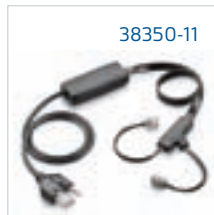

Headset Charging Accessories for Multi-shift Environments

- 83769-11 Over-the-ear Charging Cradle (CS530)
- 83776-11 Over-the-head Charging Cradle (CS510/CS520)
- 84599-01 Standard Charging Cradle (CS540)
- 84609-01 Charge Base, 5 Units, 3 Pins (with AC Power Supply)
- 86005-01 Charge Base, 1 Unit, 3 Pins (with AC Power Supply)

Cables and Connectors for Remote Desk Phone Call Control

- 37818-11 APS-11, Electronic Hook Switch, Siemens®/Funwerk®/Auerswald®/Agfeo®/Aastra®/DeTeWe®
- 37820-11 APT-31, Electronic Hook Switch, Avaya® Gmbh (Tenovis)
- 38350-11 APC-41, Electronic Hook Switch, Cisco®
- 38439-11 APP-51, Electronic Hook Switch, Polycom®
- 38633-11 APV-66, Electronic Hook Switch, Avaya (EU24)
- 38734-11 APV-63, Electronic Hook Switch, Avaya
- 38908-11 APA-23, Electronic Hook Switch, Alcatel®
- 60961-35 HL10 Handset Lifter, Straight Plug
- 78887-01 RD-1 Electronic Hook Switch, Shoretel®/Toshiba®/Adtran®/Allworx®
- 83018-11 APU-71, Electronic Hook Switch, Avaya (Nortel®)/Cisco
- 87317-01 APC-45, Electronic Hook Switch, Cisco
- 87327-01 APD-80, Electronic Hook Switch, *not pictured*