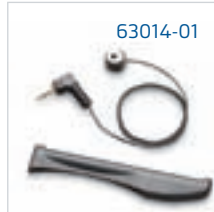

## In the Box

Handset Lifter  
Mounting Tape

Extension Arm / Ring Detector Kit  
User Guide

60961-32

60961-35

63014-01

71483-01