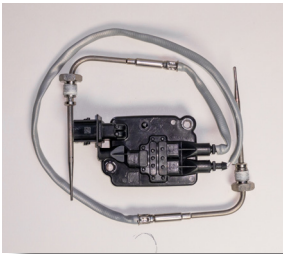

SVP Engine Sensors for Bus and Motorcoach

Information Sheet

nfi.parts

NEED THIS?

ORDER THIS!

**NEW ONLY
NO CORE**

1 Year
Warranty

OEM Sensor Part #	SVP #	Engine	DESCRIPTION
CUMMINS			
2897581	7700839	ISX	SENSOR-PRESSURE
4025130	7700840	ICC	SENSOR-PRESSURE
2897331	7700841	ISB	SENSOR, PRESSURE
4954245	7700842	ISX	FUEL RAIL PRESSURE SENSOR
2871960	7700843	ISL	PRESSURE SENSOR - DELTA P
4384259	7700844	ISB	SENSOR, TEMPERATURE
4088712	7700845	ISC	SENSOR, TEMPERATURE
2897539	7700846	ISX	SENSOR, TEMPERATURE
4384578	7700847	ISB	SENSOR, TEMPERATURE
5461614	7700848	ISL	SENSOR, TEMPERATURE
5461615	7700849	ISL	SENSOR, TEMPERATURE
4921495	7700850	ISC	SENSOR, PRESSURE
5297640	7700851	JSB	SENSOR, PRESSURE
4326849	7700852	ISB/ISC	SENSOR-PRESSURE TURBO COMP
4384812	7700853	ISX	SENSOR, TEMPERATURE
4326864, 4326864RX	7700854	ISB	SENSOR, NOX
2894943	7700855	ISX	SENSOR, NOX
5260246	7700856	ISX	SENSOR PRESSURE, FUEL RAIL
2894946RX	7700857	ISL	SENSOR, NOX
5293295RX	7700858	ISB	SENSOR, NOX
2894939RX	7700859	ISB	SENSOR, NOX
4921497	7700860	ISB	SENSOR, PRESSURE INTAKE MANI-FOLD
4921489	7700861	ISM	SENSOR, PRESSURE
4928593	7700862	ISX/ISM/ISL	SENSOR, PRESSURE INTAKE
2872261	7700863	ISB	SENSOR, TEMPERATURE
4326872	7700864	ISB	SENSOR, NOX
4902912	7700865	ISL	THERMOCOUPLE-EXH SYS
4326868RX	7700866	ISL9	SENSOR, NOX
4326862RX	7700869	ISX	SENSOR, NOX
4326867RX	7700870	ISL	SENSOR, NOX
2894940	7700871	ISL	SENSOR, NOX