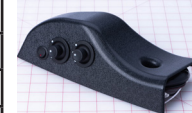

Rosco Mirrors and Vision Systems for Cutaway Vehicles

INFORMATION SHEET

nfi.parts

IN STOCK AND READY TO SHIP TODAY!

We stock many replacement parts for your Rosco brand mirror and vision systems.