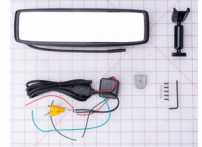

Rosco Mirrors and Vision Systems

INFORMATION SHEET

nfi.parts