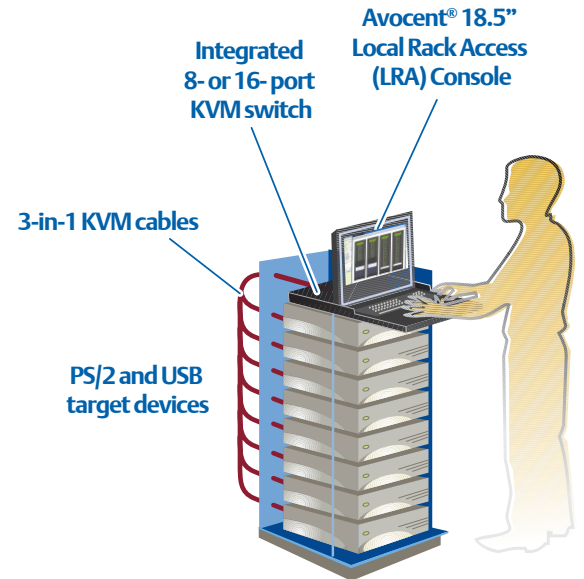

LRA185KMM	
Height (rack units)	1U
Shipping (Console Only)	
Shipping Dimensions	29.5" x 23" x 8.5"
Shipping Weight	34 lbs.
Unit (Console Only)	
Unit Dimensions	19" x 21" x 1.75"
Unit Weight	22 lbs.
Rack Post Distances (Outside-to-Outside)	
<i>Includes round hole posts, square hole posts and threaded posts</i>	
Console Only	613mm [24.1"] - 909mm [35.8"]
Provision for KVM Switch	706mm [27.9"] - 909mm [35.8"]
18.5-inch LED Monitor	
Power	
Maximum	20 Watts
Nominal	17 Watts
Standby	0.5 Watts
Auto-ranging power supply	Input: 90-264 VAC
Power Connection	IEC C-14 to the PDU
Display Type	18.5" LED LCD Monitor, 19:9 Aspect Ratio
Resolution	1366 x 768 @60Hz Standard Resolution 1600 x 1200 @60Hz maximum 640 x 400 @60Hz minimum Refresh range: 55Hz to 85Hz (scaled)
Scaling	Full Screen, Aspect, 1:1
Video Input	VGA
Display Active Area	409.8 mm x 230.4 mm
Diagonal Viewable Image	470.1 mm
Pixel Pitch	300 x 300
Viewing Angle	170° Horizontal (typ.), 160° Vertical (typ.)
Luminance	250 [cd/m²] (typ.)
Keyboard/Mouse	
Keyboard	Full size 103 keyboard with number pad
Pointing Device	Integrated touchpad with two buttons
Input	USB or PS/2
USB Ports	
USB 2.0 compliant	Two pass through ports
Operational Specifications	
Temperature	
Operational	0°C - 50°C
Storage	-20°C - 70°C
Humidity	
Operational	5% - 80%
Storage	5% - 90%
Altitude	
Operational	0 to 10,000 Feet
Storage	-50 to 35,000 Feet
Global Certifications	
Certifications	UL, CE, CCC, BSMI, G-Tick, EAC, VCCI, KCC FCC Class A

The Avocent LRA Console family provides the simplicity, efficiency and ease of use to make it the perfect in data center access point. The LRA line enables ease of access to multiple servers making software upgrades, troubleshooting and system monitoring convenient and less time-consuming.