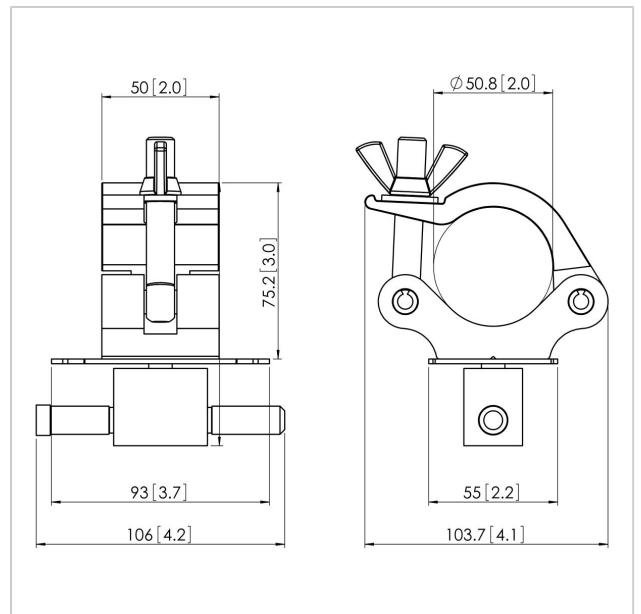

PUC 1090 Truss adapter

Article number (SKU)
Colour

7210904
Silver

The PUC 1090 truss adapter is part of the modular Connect-it system with which you can create a truss solution for medium- to large-sized displays.

PUC 1090 Truss adapter

www.vogels.com

VOGEL'S HOLDING BV 2019 (c) All rights reserved.
Subject to printing errors, technical and price amendments.
Date:2019-05-09

Specifications

Product type number	PUC 1090
Article number (SKU)	7210904
Colour	Silver
EAN single box	8712285319389
TÜV certified	No
Guarantee	5 years
Max. weight load (kg)	80
Ceiling plate options	Truss system
Ceiling types	Truss system
Connect It exceptions	2x if inches gte 65
Fischer inside	No