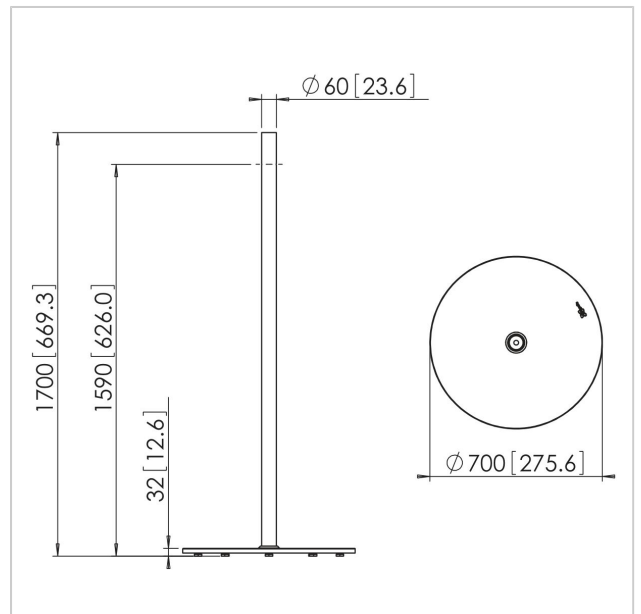

PFF 1570 Display floor stand

Article number (SKU)
Colour

7321704
Stainless Steel

Key Benefits

- Stylish design

The PFF 1570 LCD/Plasma floor stand is a part of the modular system which enables you to create your own floor solution for LCD/Plasma TV's.

PFF 1570 Display floor stand

www.vogels.com

VOGEL'S HOLDING BV 2019 (c) All rights reserved.
Subject to printing errors, technical and price amendments.
Date: 2019-06-17

Specifications

Product type number	PFF 1570
Article number (SKU)	7321704
Colour	Stainless Steel
EAN single box	8712285313806
TÜV certified	Yes
Guarantee	5 years
Max. weight load (kg)	40
Max. distance to floor - center display (mm)	1590
Max. screen size (inch)	55
Min. screen size (inch)	19