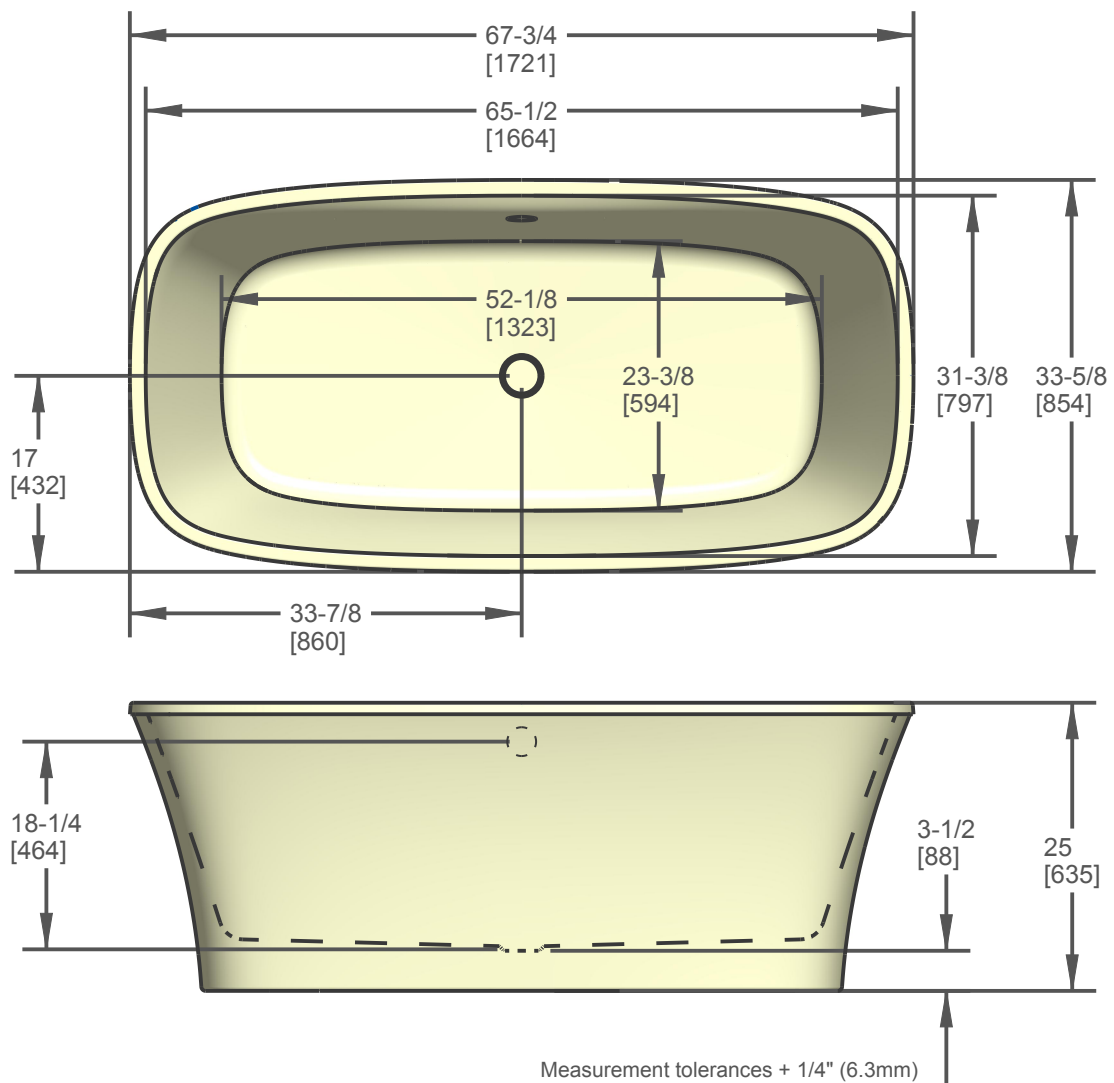

GELCOAT

All bathing fixtures comply with the applicable Canadian Standards.

For installation procedures, please refer to instructions included with each unit.

This sheet approximately describes products and equipment manufactured or supplied by Hytec Plumbing Products. Because of ongoing efforts to improve both design and quality, products and equipment actually furnished may differ without prior notice.

Hytec Plumbing Products
(Division of Kohler Canada Co.)
4150 Spallumcheen Dr, Armstrong BC V0E 1B6
Ph. (800) 871-8311 (250) 546-3196 Fax (250) 546-3170