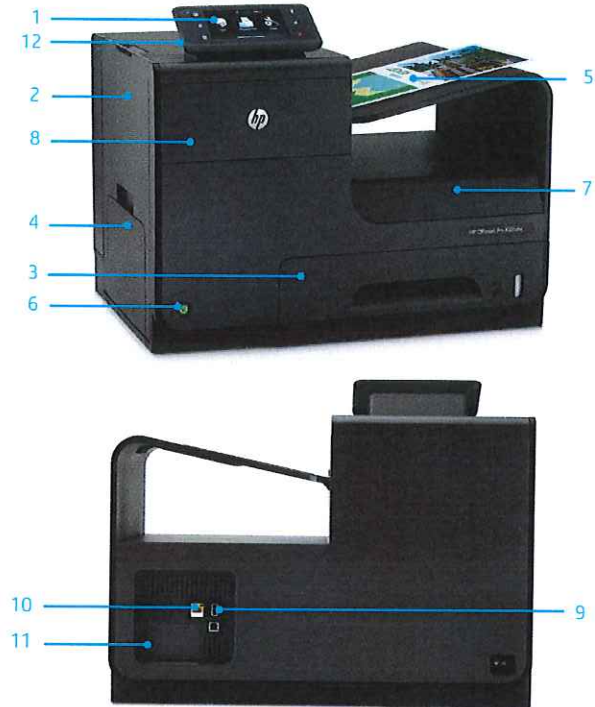

HP Officejet Pro X451/X551 color printer series

1. 1 4.3" CGD (color graphics), touchscreen; rotating (adjustable angle) display; 6 buttons (Home, Back, Return, Help, Forward, Cancel); USB 2.0 port
2. 2 Automatic two-sided printing
3. 3 500-sheet input tray
4. 4 50-sheet multi-purpose tray
5. 5 300-sheet face-down output bin
6. 6 On/Off Switch
7. 7 Exclusive paper/supplies storage area
8. 8 Pigment inks for water and fade resistant output
9. 9 Built-in high-speed USB 2.0 port
10. 10 Built-in wired Ethernet 10/100 Base-TX networking
11. 11 792 Mhz processor, 512 MB standard memory
12. 12 Front USB Port for easy access (X551 printer series only)

HP Officejet Pro X551dw color printer shown

Series at a glance

	X451dn	X451dw	X551dw
Part Number	CN459A	CN463A	CV037A
Print Speeds	Up to 36 ppm letter	Up to 36 ppm letter	Up to 42 ppm letter
Control Panel	2" MGD (monochrome graphics), rotating (adjustable angle) display; 9 buttons (Home, Back, Cancel, Up, Select, Down, Help, Wireless, ePrint)	2" MGD (monochrome graphics), rotating (adjustable angle) display; 9 buttons (Home, Back, Cancel, Up, Select, Down, Help, Wireless, ePrint)	4.3" CGD (color graphics), touchscreen; rotating (adjustable angle) display; 6 buttons (Home, Back, Return, Help, Forward, Cancel); USB 2.0 port
HP ePrint Capability	✓	✓	✓
External I/O Ports	1 USB 2.0, 1 Host USB, 1 Ethernet	1 USB 2.0, 1 Host USB, 1 Ethernet, 1 Wi-Fi 802.11b/g/n	2 USB 2.0, 1 Host USB, 1 Ethernet, 1 Wi-Fi 802.11b/g/n
Input Tray	500-sheet input tray, 50-sheet multi-purpose tray	500-sheet input tray, 50-sheet multi-purpose tray	500-sheet input tray, 50-sheet multi-purpose tray
Memory	512 MB	512 MB	512 MB
Automatic Two-sided Printing	✓	✓	✓
HP Auto Wireless Connect	No	✓	✓
ENERGY STAR® Qualified	✓	✓	✓