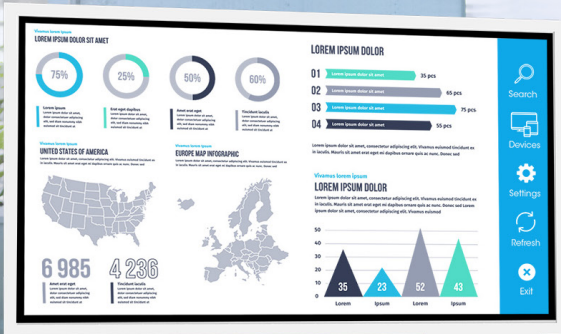

Collaboration Product Solutions

Peerless-AV's Mobile Cart with Rotational Interface and Rotational Wall Mount are designed to support the features and functionality of the 55" and 65" Samsung Flip display. Peerless-AV also have a range of solutions for the 75" and 85" Samsung Flip Display, from Flat Panel Trolleys to Flat and Tilt Wall Mounts.

SR560-FLIP2

Rotational Wall Mount

RMI3-FLIP2

Flat Panel Trolley

SR598

ST680P Shown

Wall Mounts

Flat SF680P

Tilt ST680P

COMPATIBLE SAMSUNG FLIP MODEL #:

WM55H (55"), WM55R (55") & WM65R* (65")

Up to 41kg

0° or 4.5° Negative Tilt

WM75A (75"), WM85R (85")

Up to 131kg

Integrated cable management

Up to 158kg

Post-installation levelling