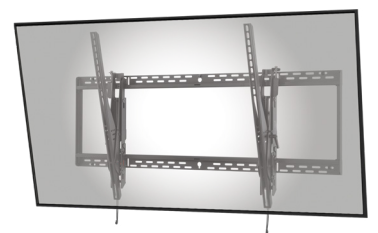

40" to 65"
 Less than 4.00"
 (101mm) Deep
 Up to 56kg

40" to 55"
 Less than 3.50"
 (89mm) Deep
 Up to 34kg

Collaboration Product Solutions

Peerless-AV's Mobile Cart with Rotational Interface and Rotational Wall Mount are designed to support the features and functionality of the 55" and 65" Samsung Flip display. Peerless-AV also have a range of solutions for the 75" and 85" Samsung Flip Display, from Flat Panel Trolleys to Flat and Tilt Wall Mounts.

Mobile Cart with Rotational Interface

SR560-FLIP2

Rotational Wall Mount

RMI3-FLIP2

Flat Panel Trolley

SR598

ST680P Shown

Wall Mounts

Flat SF680P

Tilt ST680P

COMPATIBLE SAMSUNG FLIP MODEL #:

WM55H (55"), WM55R (55") & WM65R* (65")

Up to 41kg

0° or 4.5° Negative Tilt

WM75A (75"), WM85R (85")

Up to 131kg