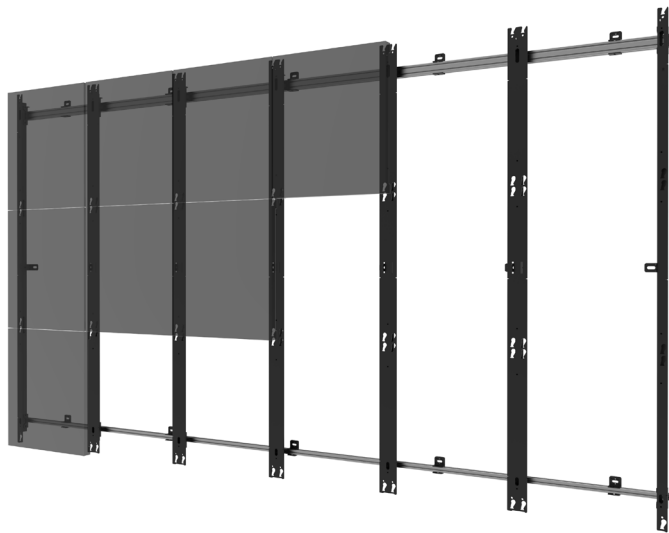

Direct View LED Mounting Systems

Peerless-AV's mounting systems offer slim, space-saving & aesthetically appealing designs that can be adapted to support all of your Smart LED Signage needs.

Dedicated DvLED Mounting Systems