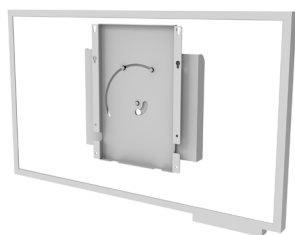

Rotational Wall Mount

RMI3-FLIP2