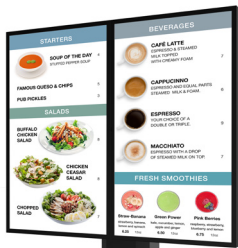

Single, Double & Triple Outdoor Digital Menu Boards

- **KOF555-1-EUK** (Single)
- **KOF555-2-EUK** (Double)
- **KOF555-3-EUK** (Triple)