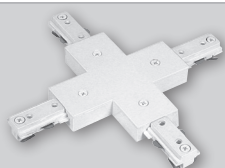

Conduit Connector

ET126- 1-Circuit
ET2126- 2-Circuit

Color:

ET126- AWH - White ABK - Black Satin Nickel
 ET2126- AWH - White ABK - Black

Continuation Kit

ET156- 1-Circuit
ET2156- 2-Circuit

Color:

AWH - White ABK - Black

"X" Connector to Connect 4 Track Sections

ET112- 1-Circuit
ET2112- 2-Circuit

Color:

AWH - White ABK - Black

Pendant Mount Stem Wire Cover

ET127 - 18"
ET128 - 24"
ET129 - 36"
ET130 - 48"

Color:

AWH - White ABK - Black

"T" Connector to Connect 3 Track Sections

ET111- 1-Circuit
ET2111- 2-Circuit

Color:

AWH - White ABK - Black

Flex Connector to Connect Track at any Angle

ET110- 1-Circuit
ET2110- 2-Circuit

Color:

AWH - White ABK - Black

ET165-

Adjustable Gripper with Ceiling Coupler
 (Specify cable length)