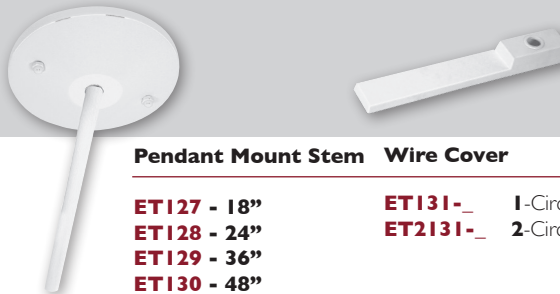

Conduit Connector

ET126- 1-Circuit
ET2126- 2-Circuit

Color:

ET126- AWH - White ABK - Black Satin Nickel
 ET2126- AWH - White ABK - Black

Continuation Kit

ET156- 1-Circuit
ET2156- 2-Circuit

Color:

AWH - White ABK - Black

"X" Connector to Connect 4 Track Sections

ET112- 1-Circuit
ET2112- 2-Circuit

Color:

AWH - White ABK - Black

Pendant Mount Stem Wire Cover

ET127 - 18"
ET128 - 24"
ET129 - 36"
ET130 - 48"

Color:

AWH - White ABK - Black

"T" Connector to Connect 3 Track Sections

ET111- 1-Circuit
ET2111- 2-Circuit

Color:

AWH - White ABK - Black

Flex Connector to Connect Track at any Angle

ET110- 1-Circuit
ET2110- 2-Circuit

Color:

AWH - White ABK - Black

ET165-

Adjustable Gripper with Ceiling Coupler
 (Specify cable length)