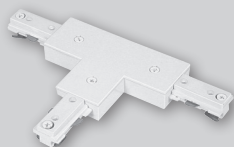

"X" Connector to Connect 4 Track Sections

ET112- 1-Circuit
ET2112- 2-Circuit

Color:

AWH - White ABK - Black

Pendant Mount Stem Wire Cover

ET127 - 18"
ET128 - 24"
ET129 - 36"
ET130 - 48"

Color:

AWH - White ABK - Black

"T" Connector to Connect 3 Track Sections

ET111- 1-Circuit
ET2111- 2-Circuit

Color:

AWH - White ABK - Black

Flex Connector to Connect Track at any Angle

ET110- 1-Circuit
ET2110- 2-Circuit

Color:

AWH - White ABK - Black

Pendant Drop Slope Ceiling 5"

Diameter

ET139- Universal-1, 2-Circuit

Color:

AWH - White ABK - Black

T-bar Clip

ET150

Aircraft Gripper

ET165-

Adjustable Gripper with Ceiling Coupler
 (Specify cable length)