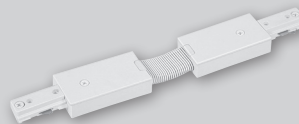

"X" Connector to Connect 4 Track Sections

ET112- 1-Circuit
ET2112- 2-Circuit

Color:

AWH - White ABK - Black

Pendant Mount Stem Wire Cover

ET127 - 18"
ET128 - 24"
ET129 - 36"
ET130 - 48"

Color:

AWH - White ABK - Black

"T" Connector to Connect 3 Track Sections

ET111- 1-Circuit
ET2111- 2-Circuit

Color:

AWH - White ABK - Black

Flex Connector to Connect Track at any Angle

ET110- 1-Circuit
ET2110- 2-Circuit

Color:

AWH - White ABK - Black

Pendant Drop Slope Ceiling 5"

Diameter

ET139- Universal-1, 2-Circuit

Color:

AWH - White ABK - Black

T-bar Clip

ET150

Aircraft Gripper

ET165-

Adjustable Gripper with Ceiling Coupler
 (Specify cable length)