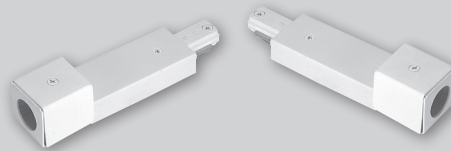

Conduit Connector

ET126- 1-Circuit
ET2126- 2-Circuit

Color:

ET126- AWH - White ABK - Black Satin Nickel
 ET2126- AWH - White ABK - Black

Continuation Kit

ET156- 1-Circuit
ET2156- 2-Circuit

Color:

AWH - White ABK - Black

"X" Connector to Connect 4 Track Sections

ET112- 1-Circuit
ET2112- 2-Circuit

Color:

AWH - White ABK - Black

Pendant Mount Stem Wire Cover

ET127 - 18"
ET128 - 24"
ET129 - 36"
ET130 - 48"

Color:

AWH - White ABK - Black

"T" Connector to Connect 3 Track Sections

ET111- 1-Circuit
ET2111- 2-Circuit

Color:

AWH - White ABK - Black

Flex Connector to Connect Track at any Angle

ET110- 1-Circuit
ET2110- 2-Circuit

Color:

AWH - White ABK - Black

Pendant Drop Slope Ceiling 5"

Diameter

ET139- Universal-1, 2-Circuit

Color:

AWH - White ABK - Black

T-bar Clip

ET150

Aircraft Gripper