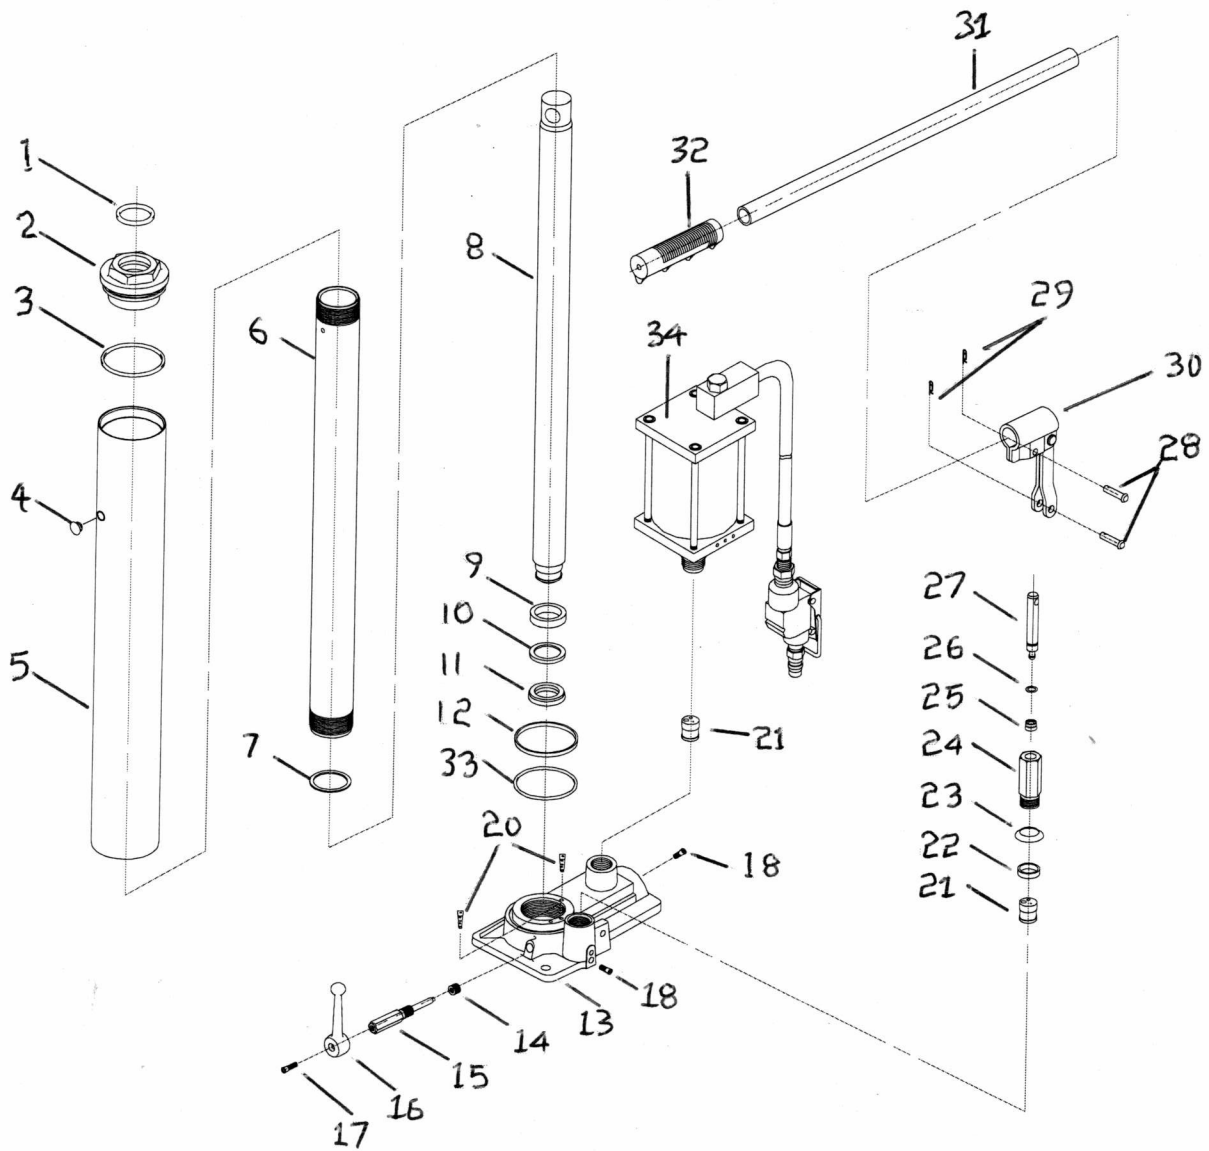

SPARE PARTS LIST

Model # 44981

ITEM	PARTCODE	DESCRIPTION	QTY
1	*	o-ring	1
2	N/A	top nut	1
3	*	o-ring	1
4	*	filler plug	1
5	276-6-1803-409	reservoir	1
6	N/A	cylinder	1
7	*	gasket	1
8	N/A	ram piston	1
9	179-6-1209-106	ram bushing	1
10	*	backup ring	1
11	*	u-cup	1
12	*	backup ring	1
13	N/A	base	1
14	*	seal	1
15	276-6-1701-108	release valve	1
16	273-6-1705-105	release level	1
17	602-1-0050-018	screw	1
18	N/A	screw	2
20	532-8-0040-012	filter	2
21	A20-3-1500-100	hyd. cartridge	2
22	*	seal	1
23	531-3-0207-107	washer	1
24	275-6-1401-200	pump cylinder	1
25	*	seal assy.	1
26	*	o-ring	1
27	275-6-1306-408	pump piston	1
28	518-4-0070-509	pin	2
29	511-5-0012-016	snap pin	2
30	276-3-1300-102	handle sleeve	1
31	275-6-2101-203	handle	1
32	506-9-0215-011	handle grip	1
33	*	seal	1
34	A20-4-2000-101	air motor assy.	1
35	276-3-9905-106	repair kits	1

* repair kits includes 1, 3, 4, 7, 10, 11, 12, 14, 22, 25, 26, 33.

8 Ton Air / Manual Hydraulic Long Jack

Model # 44981

Model No. 27501 275
12/03 01 09

Exploded Drawing
1st Edition ©1999 09