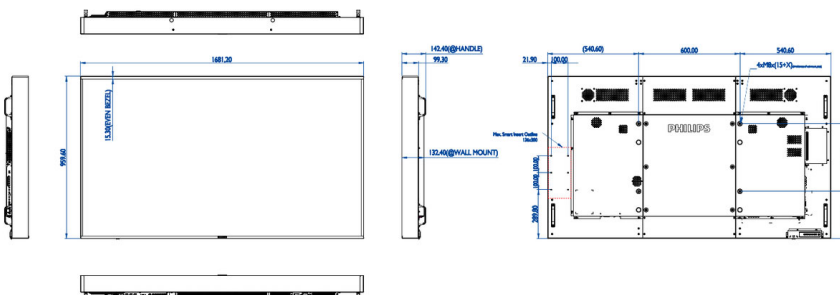

- Temperature range (operation): 0 ~ 40 °C
- Temperature range (storage): -20 ~ 60 °C
- Relative humidity: 20 ~ 80 %
- MTBF: 50,000 hour(s)
- Altitude: 0 ~ 3000 m

Accessories

- Included accessories: AC Power Cord, Batteries for remote control, Remote Control, RS232 cable, HDMI cable, IR sensor cable (1.8M), Quick start guide, VGA cable
- Optional accessories: IR Light Motion Sensor (CRD41)
- Included Accessories: RS232 daisy-chain cable

Miscellaneous

- On-Screen Display Languages: English, French, German, Italian, Polish, Russian, Spanish, Turkish, Simplified Chinese, Traditional Chinese, Arabic, Japanese, Portuguese
- Regulatory approvals: CE, BSMI, CB, FCC, Class B, EAC, EnergyStar 7.0, PSB, UL
- Warranty: 3 year warranty

Multimedia Applications

- USB Playback Audio: AAC, AIF, AIFF, ASF, LPCM, M3U, M4A, MP3, MP4, WAV, WMA, PLS
- USB Playback Picture: BMP, GIF, JPEG, PNG
- USB Playback Video: M2TS, M4V, MK3D, MKV, MP4, MPEG, MPG, MTS, TS, TTS, VOB, WMV

Supported Display Resolution

• Computer formats

Resolution	Refresh rate
1024 x 768	60Hz
1280 x 1024	60Hz
1280 x 768	60Hz
1280 x 800	60Hz
1360 x 768	60Hz
1600 x 1200	60Hz
1920 x 1080	60Hz
1920 x 1200	60Hz
3840 x 2160	30Hz
3840 x 2160	60Hz
640 x 480	60, 67, 72, 75Hz
720 x 400	70Hz
800 x 600	60, 72, 75Hz

• Video formats

Resolution	Refresh rate
1080i	25, 30Hz
1080p	50, 60Hz
3840 x 2160	30Hz
3840 x 2160	60Hz
480i	30, 60Hz
480p	60Hz
576i	25, 50Hz
576p	50Hz
720p	50, 60Hz

Issue date 2022-07-14

Version: 6.0.1

12 NC: 8670 001 45634
EAN: 87 12581 74653 7

© 2022 Koninklijke Philips N.V.
All Rights reserved.

Specifications are subject to change without notice.
Trademarks are the property of Koninklijke Philips N.V.
or their respective owners.

www.philips.com