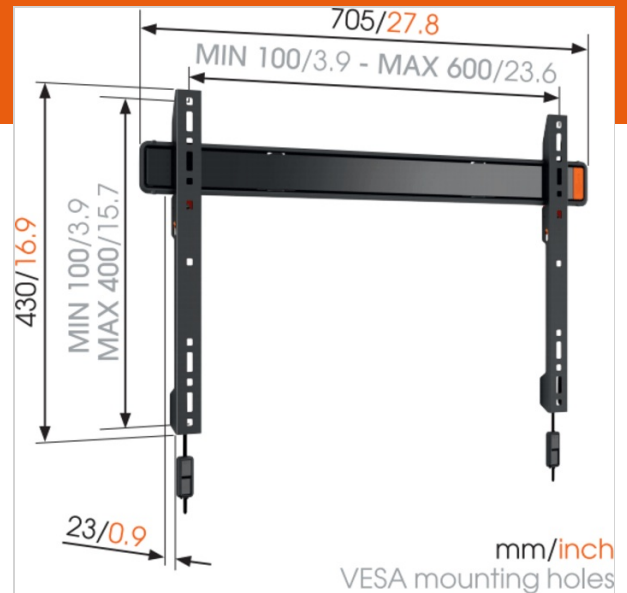

WALL 2305 Fixed TV Wall Mount

Article number (SKU) 8350080
Colour Black

Key Benefits

- Simply Smart Value: Great comfort for an affordable price; Mount your TV only 2,3 cm from the wall; Lock your TV securely in place

For the biggest TVs, up to 80 inch (203 cm)

This extra-large TVs, the WALL 2305 wall mount provides safe and secure mounting. It can hold even the biggest TVs, ranging from 40 to 80 inch (101 to 203 cm) and weighing up to 80 kg (176 lbs).

Your TV like a piece of fine art on your wall

Use the WALL 2305 TV wall mount to mount your TV flat and secure against the wall. A great way to save space in a narrow room. Click the screen securely into place with Vogel's Autolock system.

The WALL series: simply smart value

Vogel's designers drew upon over 40 years of highly durable Dutch design for the audiovisual market when they developed the clean and modern brackets of the WALL series. This resulted in affordable, smart wall brackets backed by a lifetime guarantee. Simply smart value.

Want to reduce reflections in your TV?

Are you fed up with that nasty glare from the evening sun? Try our tilting TV wall brackets to reduce reflections and glare.