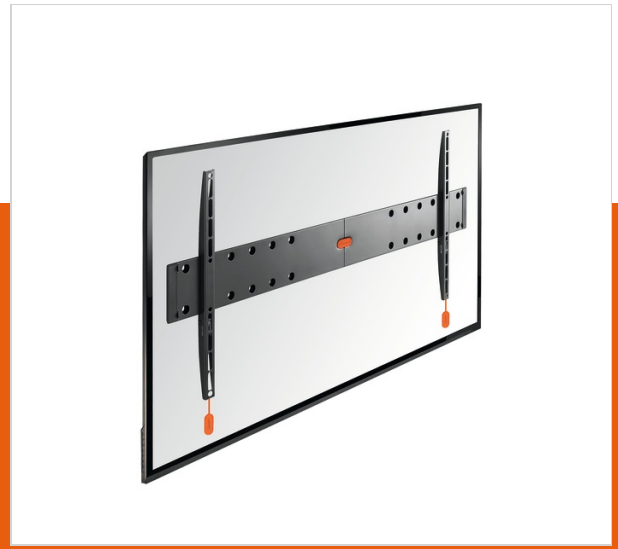

BASE 05 L Fixed TV Wall Mount

Article number (SKU) 8343305
 Colour Black

Key Benefits

- Strong and Simple: solid, secure solutions to mount your TV; Mount your TV only 2,7 cm from the wall; Lock your TV securely in place

For TVs up to 80 inch (203 cm)

BASE 05 L is a strong, solid wall mount that is suitable for 40 to 80 inch (102 to 203 cm) TVs weighing up to 70 kg (154 lbs).

Flat against the wall to save space

The best way to save space around your TV is to mount it flat against the wall. The BASE 05 L is a fixed TV wall mount that still leaves enough space for air circulation, to prevent overheating.

The BASE series: strong and simple

By choosing a BASE series wall mount, you choose a solid, secure solution for mounting your TV on the wall. A sturdy lock release feature clicks your TV safely into the bracket. Mounting the BASE 05 L is easy, as it comes with clear mounting instructions and all the mounting materials you need.

Want to reduce reflections in your TV?

Are you fed up with that nasty glare from the evening sun? Try our tilting TV wall brackets to reduce reflections and glare.

BASE 05 L Fixed TV Wall Mount

VOGEL'S HOLDING BV 2018 (c) All rights reserved
 Subject to printing errors, technical and price
 amendments
 Date: 30-03-2018