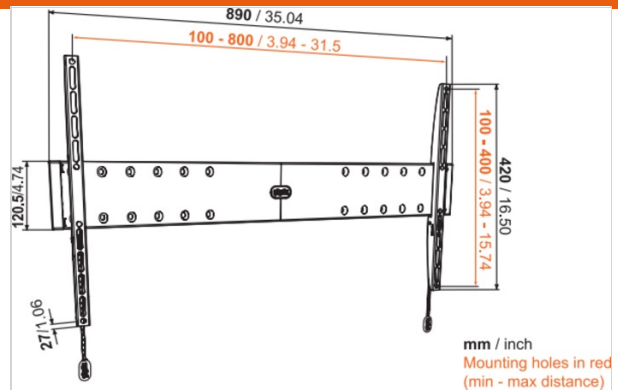

Want to reduce reflections in your TV?

Are you fed up with that nasty glare from the evening sun? Try our tilting TV wall brackets to reduce reflections and glare.