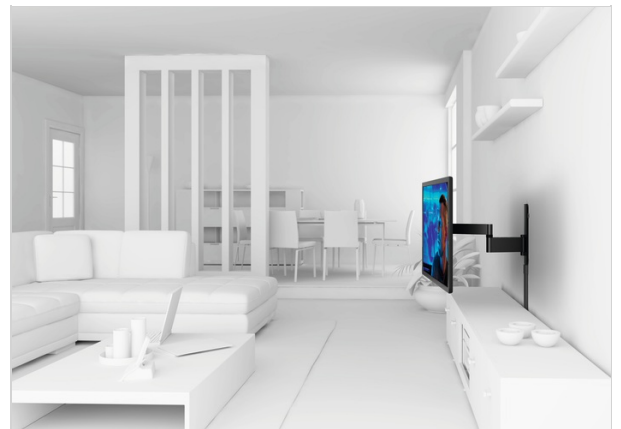

WALL 2245 Full-Motion TV Wall Mount (black)

Article number (SKU) 8353070
Colour Black

Key benefits

- Simply Smart Value: Great comfort for an affordable price
- Tilt (up to 20°) to avoid reflections
- Smoothly turn your TV up to 180°
- Guide your cables
- Easily level your TV even after installation
- Smoothly turn your TV
- Tilt to avoid reflections

For TVs up to 55 inch (140 cm)

The WALL 2245 TV wall mount is suitable for 32 to 55 inch (81 to 140 cm) TVs. This sturdy mount supports up to 20 kg (44 lbs).

Flexible viewing from anywhere in the room

Now you can enjoy watching TV from different places with the WALL 2245 full-motion mount from Vogel's. The perfect view from the dining area and from the nearby living room. A great way to see your favourite TV show from a variety of places.

The WALL series: simply smart value

When you want a quality build and clean finish that's easy on your budget, the Vogel's WALL series is your best choice. Constructed with heavy-gauge steel and robust aluminium, these brackets are intuitively engineered to stand up to many years of intensive use. Simply smart value.

Want more flexibility in positioning your Sonos speakers?

Integrate your Sonos speakers seamlessly into your interior design with Vogel's speaker mounts and stands.

WALL 2245 Full-Motion TV Wall Mount (black)