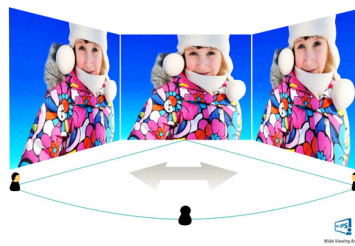

AH-IPS technology

IPS displays use an advanced technology which gives you extra wide viewing angles of 172/178 degree, making it possible to view the display from almost any angle. Unlike standard TN panels, IPS displays gives you remarkably crisp images with vivid colors, making it ideal not only for Photos, movies and web browsing, but also for professional applications which demand color accuracy and consistent brightness at all times.