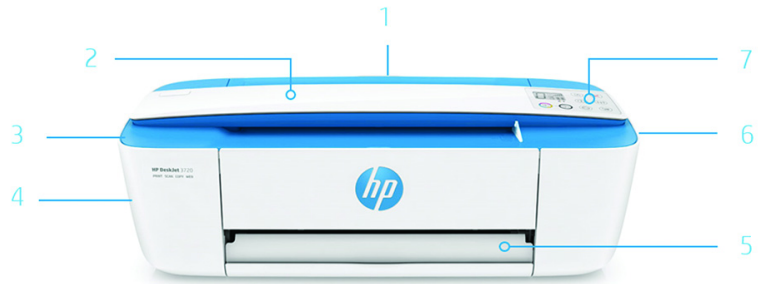

# HP DeskJet 3750 All-in-One Printer

Fits your space. Fits your wireless life.

Get the compact printing power and wireless independence you need to print, scan, and copy from virtually any mobile device.<sup>1</sup> The world's smallest all-in-one printer<sup>2</sup> is an Instant Ink ready printer that fits and looks good virtually anywhere.

## The tiny all-in-one that packs a punch

- Save space and get the power you need with the world's smallest all-in-one printer.<sup>2</sup>
- HP Scroll Scan helps you easily handle most scan jobs or use your mobile phone to scan and send to print any object.<sup>6</sup>
- Any room, any spot – this ultracompact all-in-one is designed to fit where you need it.
- Show your style with a sleek design and a variety of head-turning hues.

## Product walkaround

HP DeskJet 3750 All-in-One Printer shown

1. 60 sheet input tray
2. HP Scroll Scan for scanning and copying
3. Fresh, fun colour options
4. Quiet mode
5. Up to 25 sheet enclosed output tray
6. Built-in Wi-Fi Direct® and wireless networking
7. Intuitive icon LCD display and control panel buttons