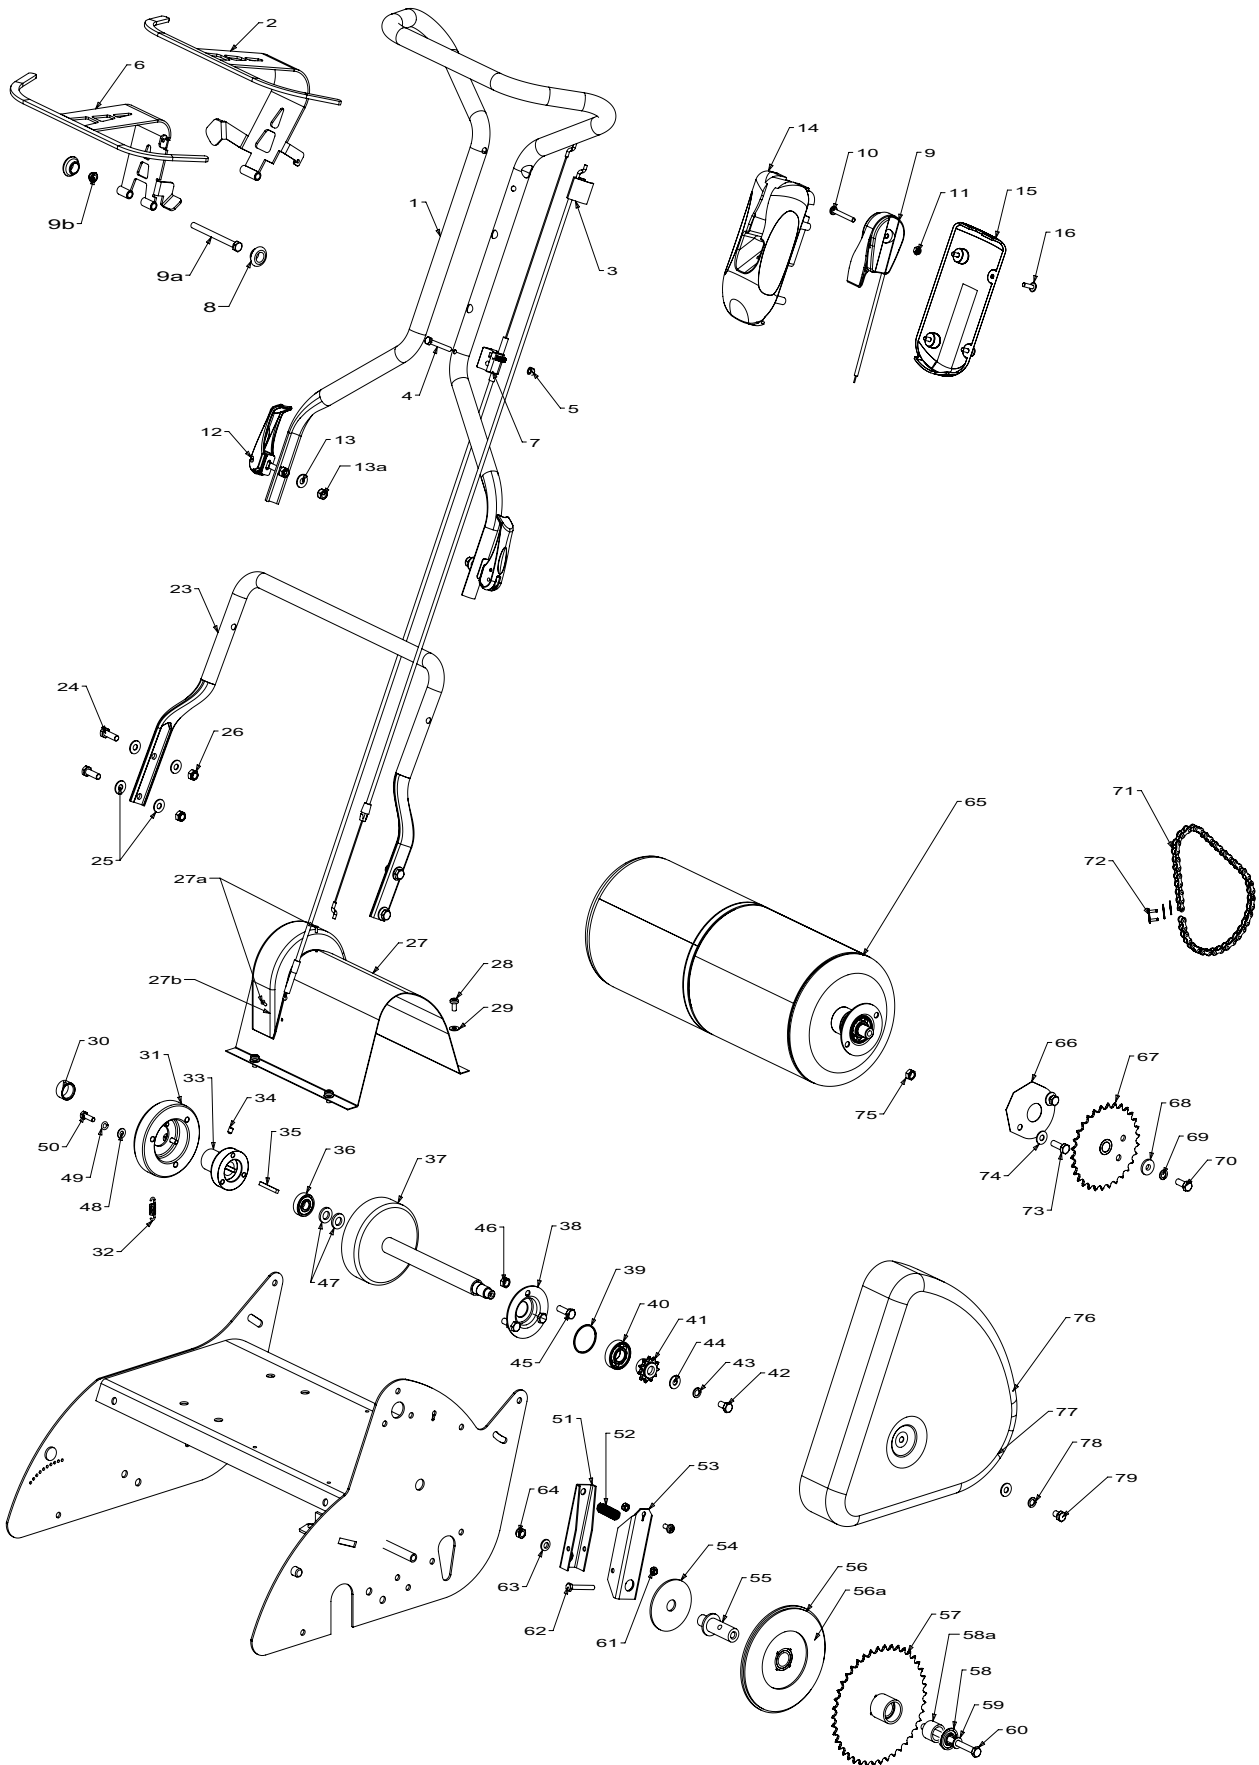

Item No	Part No	Description	Qty	Item No	Part No	Description	Qty
1	731847	Handle & Sleeve Assy R/MWR	1	45	501598	Screw, Set M8x25 Hex	3
2	579279	Bail Arm Assy, SP MSV	1	46	501602	Nut, M8 Hex	3
3	031990	Cable- Clutch, Thumb Wheel	1	47	006028	Washer, Flt 12x22x3.0	2
4	503558	Screw, Set M6x45	1	48	501703	Washer, Flt 6x14x1.2	3
5	501764	Nut, M6 Nylocx 6 Thck	1	49	500201	Washer, Spg 6	3
6	579278	Bail Arm Assy, OPC	1	50	503223	Screw, Set M6x16 HT8.8	3
7	031878	Cable- Engine, OPC	1			__==__	
8	503882	Grommet Blanking 3/4"	2	51	031831	Lever- Clutch	1
9	583458	Control- Throttle,Hsng Wscn	1	52	031845	Spring- Clutch	1
9a	503883	Bolt Hex M8 x 100	1	53	031830	Lever Carrier- Clutch	1
9b	501764	Nut M6 Nylocx 6 Thck	1	54	031843	Washer. FLT 16.5x75x3.0	1
10	503604	Screw, Pan M6x45	1	55	031840	Post- Clutch	1
11	501764	Nut, M6 Nylocx 6 Thck	1	56	031986	Sprocket- Clutch Plate Assy	1
12	779755	Cam Lock Assy	2	56a	031987	Liner- Clutch Face Cork	1
13	501606	Washer, Flat 8x19x1.6	2	57	031963	Sprocket- 42T, Plate & Boss Assy	1
13a	501793	Nut, M8 Nylocx 8 Thck	2	58	503901	Bearing, Ball 12x28x8 6001 2RSH	1
14	583442	Mount Throttle, Top Plain	1	58a	031834	Bush Sprocket	1
15	583340	Cover Throttle Bottom	1	59	031965	Washer- Centralizing Brass	1
16	503650	Screw; S/T 12x11/16"	4	60	503938	Bolt, M8x120 Hex	1
		__==__		61	501764	Nut, M6 Nyloc 6 Thck	1
23	031849	Handle- Lower, 500	1	62	580160	Screw, Set M6x50 Hex	1
24	501597	Screw, Set M8x20	4	63	031842	Washer, Thrust	1
25	501606	Washer, Flat 8x19x1.6	4	64	501793	Nut, M8 Hex Nyloc 8 Thck	1
26	501793	Nut, M8 Nylocx 8 Thck	4	65	031918	Rear Roller Assy, Complete 500	1
		__==__		66	002618	Plate- Seal, Bearing	1
27	031909	Cover- Trans, 500/660 GRN	1	67	002604	Sprocket & Boss Assy, Rear Roller	1
27a	503429	Rivet Pop 3.2 x4.8 73 AS4-3	4	68	503872	Washer, Flt 8x20x3.0	1
27b	031907	Cover Trans Moulded	1	69	503747	Washer, Spg 8	1
28	580540	Screw, S/T M5x10	4	70	501717	Screw, Set M8x20 1mm Pitch	1
29	501703	Washer, Flt 6x14x1.2	4	71	004929	Chain, 3/16" x 1/2, 40P	1
30	031958	Spacer- Drive Shaft, 13mm	1	72	*731971	Link, Chain 1/2	1
31	031912	Clutch- Drive Assy	1	73	501597	Screw, Set M8x20	2
32	*005634	Spring Clutch	3	74	501606	Washer, Flt 8x19x1.6	2
33	031913	Boss- Clutch, 19 Dia B&S	1	75	501602	Nut M8 Hex	2
34	501719	Screw, Grb M6x8	2	76	031909	Cover - Chaincase- Green	1
35	536012	Key- Engine 3/16"SQ x 38	1	77	501606	Washer, Flt 8x19x1.6	1
36	501213	Bearing, Ball 12x32x10 6201 2RS	1	78	503747	Washer Spg 8	1
37	031587	Drum Assy, Clutch 500/660	1	79	501863	Screw Set, M8x12	1
38	002834	Housing- Bearing	1			NOT ILLUSTRATED	
39	004292	Ring Bearing Housing	1		031880	Safety Switch Housing	1
40	503273	Bearing, Ball 17x40x12 6203 2S	1		031881	Safety Switch Cover	1
41	002818	Sprocket- 11T, Drive	1		031885	Safety Switch Lever Arm	1
42	501715	Screw, Set M8x15 1mm Pitch	1		031882	Safety Switch Loom	1
43	503747	Washer, Spg 8	1		031992	Owners Manual	1
44	501606	Washer, Flt 8x18x1.6	1		031886	Spring	1
					031883	Washer Fibre	1