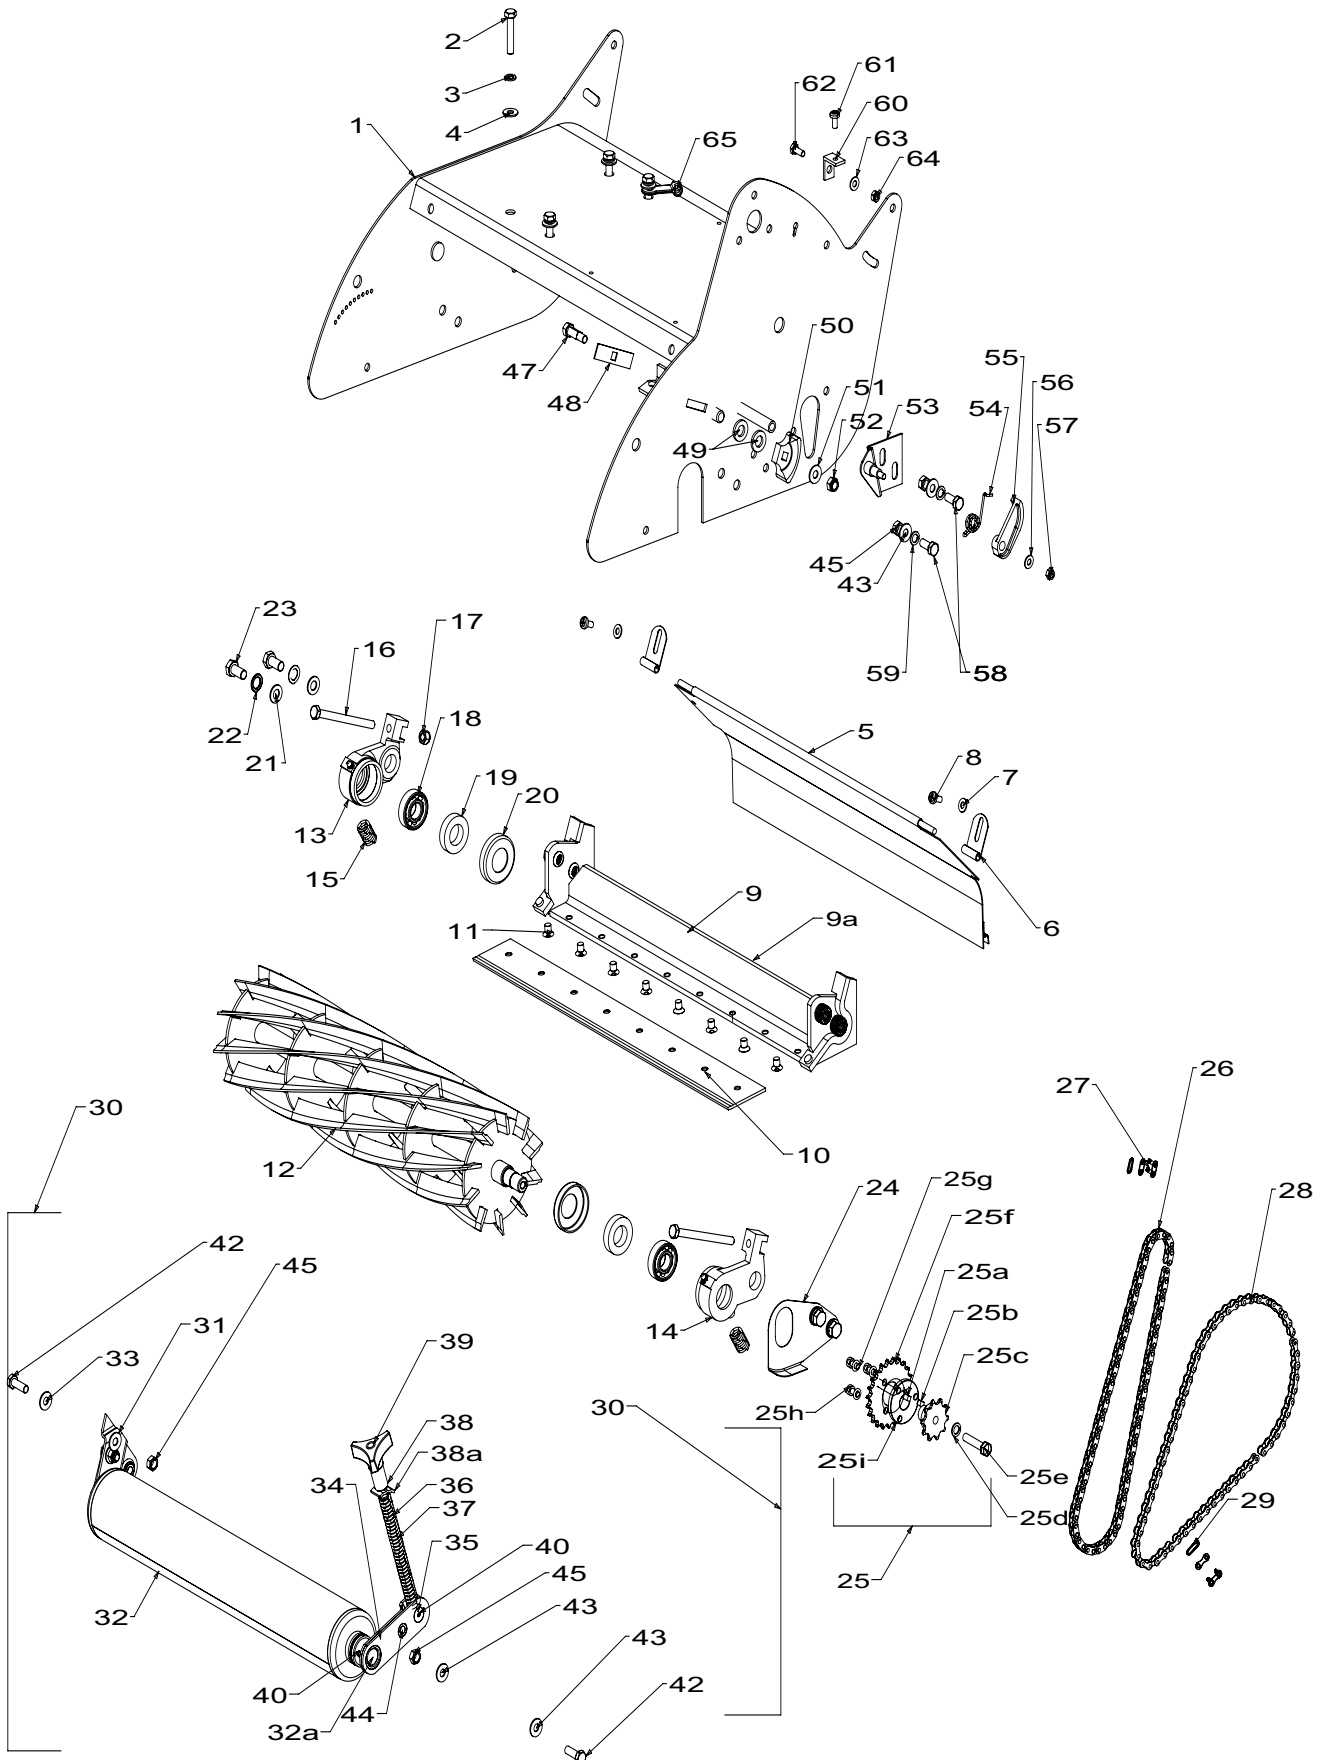

Item No	Part No	Description	Qty	Item No	Part No	Description	Qty
1	031590	Chassis Assy- 500 Green	1	26	032044	Chain, 0.23xP 3/8, 76P	1
2	501843	Screw, Set M8x40 Hex	4	27	*731972	Link, Chain 3/8	1
3	503747	Washer, Spg 8	4	28	004299	Chain, 0.205xP 1/2, 59P	1
4	501606	Washer, Flt 8x19x1.6	4	29	*731971	Link, Chain 1/2	1
5	008901	Deflector, Grass- 500	1				
6	002589	Bracket, Grass Chute	2				
7	501703	Washer, Flt 6x14x1.2	2	30	032026	Spindle & Brkt Assy 500	1
8	503591	Screw, Pan M6x12	2	31	*004983	Bracket- Front Roller, RH	1
9	032035	BracketPlate, Blade Assy 500 (incl items 9a,10,11)	1	32	*032029	Front Roller Assy 500	1
9a	009862	Bracket Assy Backplate 500	1	32a	*004977	Spindle Assy Front 500	1
10	032021	Blade, Baseplate 500	1	33	*501432	Washer, Flt 20x33x4.0	2
11	008611	Screw, CSK M8x10 Allen 500	8	34	*004984	Bracket Assy- Adj, Front Roller	1
12	032018	Cylinder & Assy Cut Key 500	1	35	*004990	Spindle, Trunnion	1
	*002666	Blade Reel 500	10	36	*004988	Spindle- Adj, Front Roller	1
	*032008	Spindle Reel Key	1	37	*004691	Spring- Height Adjust	1
	*032016	Spider Reel 10 Slot	5	38	*031910	Spacer- Knob	1
13	032024	Housing- Assy Bearing, RH	1	38a	*004973	Plate Slipper	1
14	032023	Housing- Assy Bearing, LH	1	39	*574230	Knob- Plastic, M8 Insert	1
15	002581	Spring- Baseplate	2	40	*007496	Pin, Tension 6.0x30	1
16	006282	Screw, Set NF 5/16"x4" Hex	2	42	*501598	Screw, Set M8x25 Hex	2
17	007240	Nut, NF 5/16 Hex Nyloc Type "P"	2	43	*501606	Washer, Flt 8x19x1.6	6
18	503273	Bearing, Ball 17x40x12 6203 2S	2	44	*004991	Bush- Pivot, Front Roller	2
19	002583	Seal- Felt	2	45	*501602	Nut, M8 Hex	4
20	005211	Cover- Dust, Cylinder Bearing	2				
21	501704	Washer, Flt 10x19x1.6	4	47	002848	Bolt- Adjuster, Chain	1
22	503897	Washer, Spg 10	4	48	002845	Sealplate- Chain Adjuster	1
23	501760	Screw, Set M10x20 Hex	4	49	006028	Washer, Flt 12x22x3.0	4
24	002561	Plate- Seal, Chaincase	1	50	002844	Adjuster- Chain, Fixed Nylon	1
25	032006	Sprocket Assy10/23 Key (incl items 25a-25f)	1	51	501606	Washer, Flt 8x19x1.6	1
25a	*032005	Key 5x5x16	1	52	501793	Nut, M8 Hex Nyloc 8 Thck	1
25b	*032004	Key 5x5x10	1	53	004942	Plate Assy, Mounting	1
25c	*032002	Sproket 10T	1	54	004945	Spring	1
25d	*503747	Washer Spg 8	1	55	004963	Adjuster- Chain, Tension Nylon	1
25e	*501843	Screw Set M8 x 40	1	56	501703	Washer, Flt 6x14x1.2	1
25f	*032045	Sprocket Assy - 23 Key (incl items 25f,25g and 25h)	1	57	501764	Nut, M6 Hex Nyloc 6 Thck	1
25f	*032003	Sproket 23T	1	58	501571	Screw, Set M8x16 Hex	1
25g	*502004	Screw,Cap M6x12	3	59	501703	Washer, Flt 6x14x1.2	1
25h	*500201	Washer,Spg	3	60	031915	Bracket- Chain Cover	1
25i	*032001	Boss Sprocket Key	1	61	503591	Screw, Pan M6x12	1
				62	501702	Screw, Set M6x15 Hex	1
				63	501703	Washer, Flt 6x14x1.2	1
				64	501764	Nut, M6 Hex Nyloc 6 Thck	1
				65	581527	Retainer, Clutch Cable	1