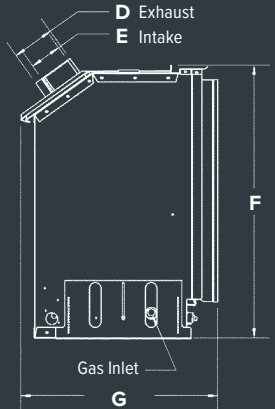

*NOTE: When using an MQ44CV3BL a Designer Door or Door Frame is required.

**Safety Screen Barrier – Invisi-Mesh.

Surrounds	Width	Height
I44S4432BL (Surround)	44"	32 1/16"
I44SPF4436BL (Surround Picture Frame)	44"	36"
I44SU4742BL (Surround Universal)*	47"	42"

*Trim to Size

DIMENSIONS

FRONT VIEW

SIDE VIEW

TOP VIEW

	IDV34	IDV44
A	28 5/8"	32 7/8"
B	14 1/8"	18 3/8"
C	25 5/8"	29 7/8"
D	3"	4"
E	3"	3"
F	21 3/8"	25 3/4"
G	18 1/4"	18 9/16"
H	28 9/16"	32 7/8"
I	21 1/4"	25 3/4"
J	18 1/4"	18 9/16"