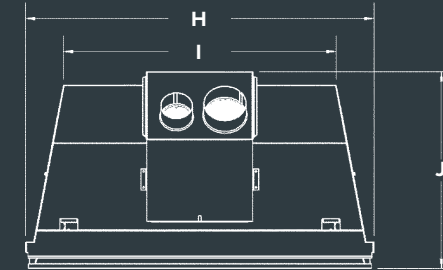

*Trim to Size

DIMENSIONS

FRONT VIEW

SIDE VIEW

TOP VIEW

	IDV34	IDV44
A	28 5/8"	32 7/8"
B	14 1/8"	18 3/8"
C	25 5/8"	29 7/8"
D	3"	4"
E	3"	3"
F	21 3/8"	25 3/4"
G	18 1/4"	18 9/16"
H	28 9/16"	32 7/8"
I	21 1/4"	25 3/4"
J	18 1/4"	18 9/16"