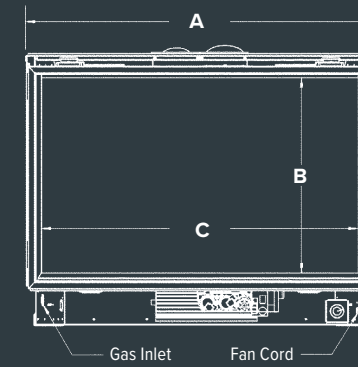

*NOTE: When using an MQ44CV3BL a Designer Door or Door Frame is required.

**Safety Screen Barrier – Invisi-Mesh.

Surrounds	Width	Height
I44S4432BL (Surround)	44"	32 1/16"
I44SPF4436BL (Surround Picture Frame)	44"	36"
I44SU4742BL (Surround Universal)*	47"	42"

*Trim to Size

DIMENSIONS

FRONT VIEW

SIDE VIEW

TOP VIEW

	IDV34	IDV44
A	28 5/8"	32 7/8"
B	14 1/8"	18 3/8"
C	25 5/8"	29 7/8"
D	3"	4"
E	3"	3"
F	21 3/8"	25 3/4"
G	18 1/4"	18 9/16"
H	28 9/16"	32 7/8"
I	21 1/4"	25 3/4"
J	18 1/4"	18 9/16"