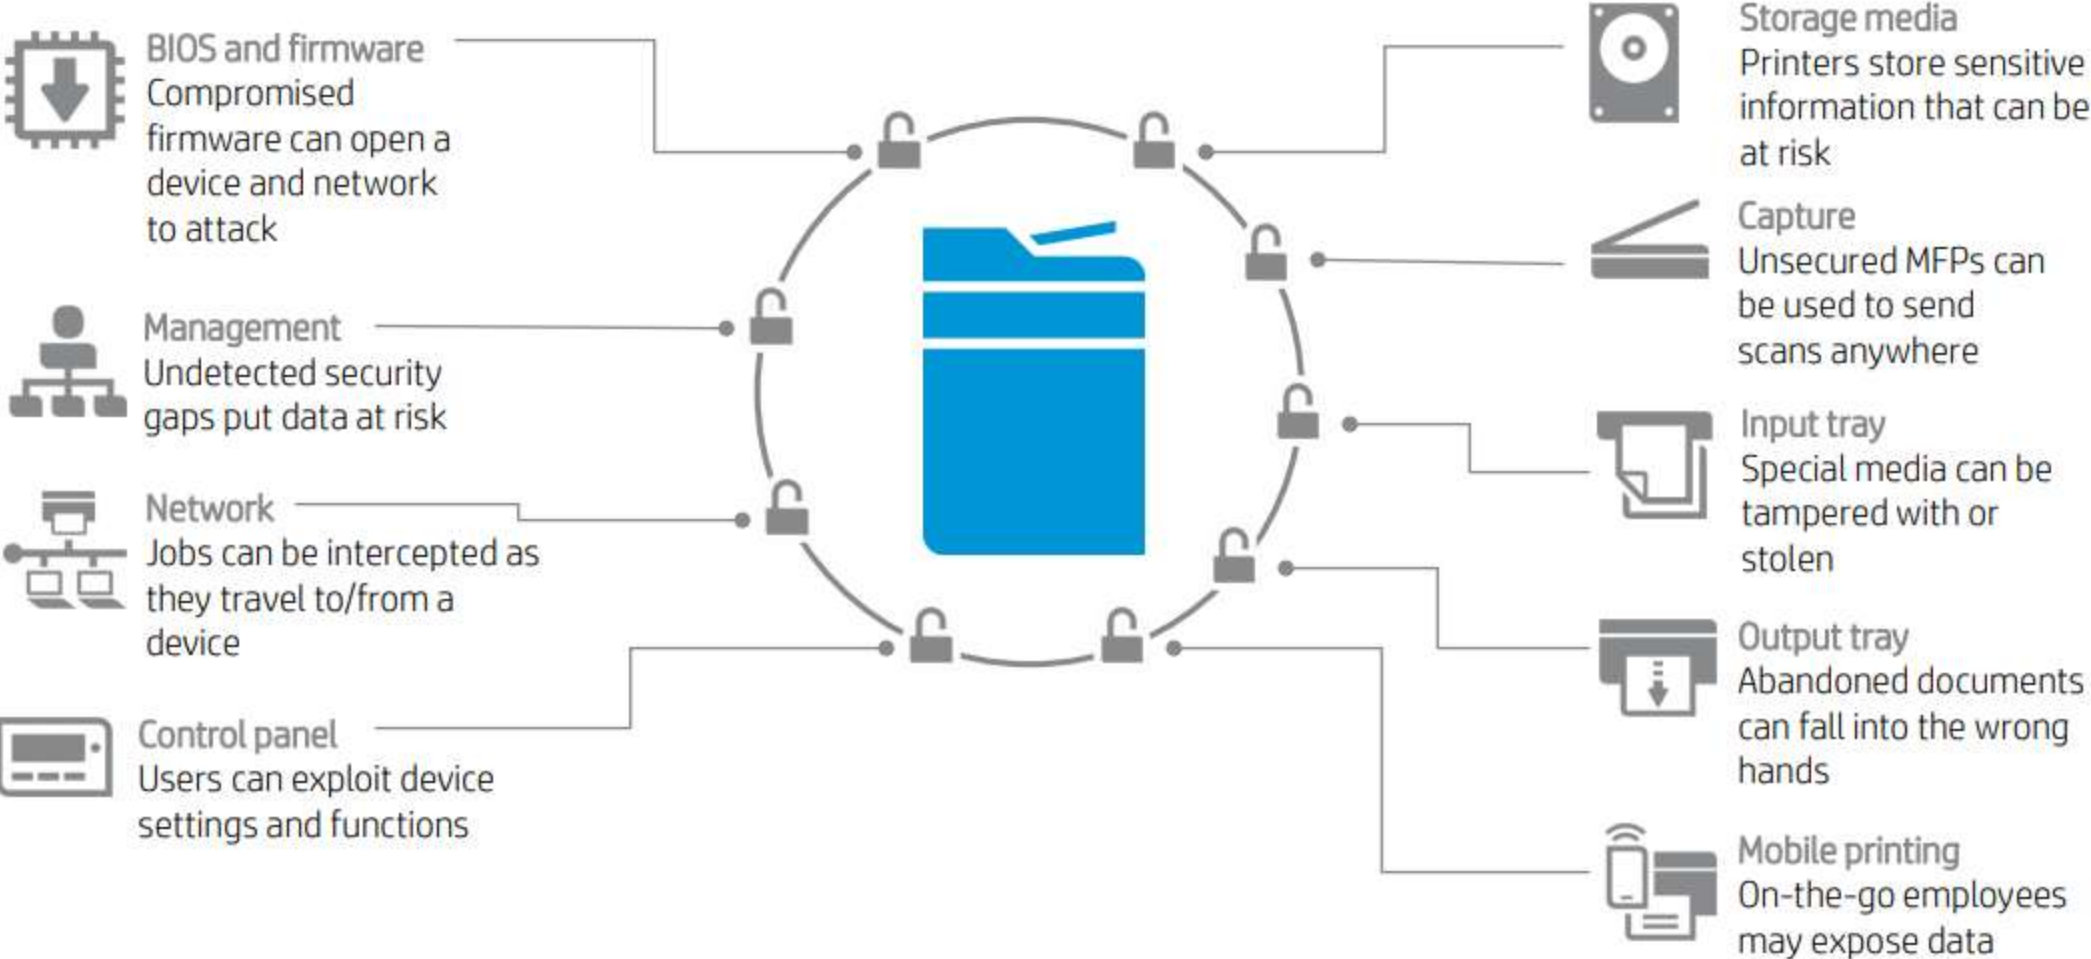

HPI Printing Portfolio

Key security insights for shared printing environments

- Unsecured printers can open the entire network to a cybersecurity attack
- Users can change device settings, access data, or send scanned documents anywhere
- Too many confidential print jobs get left uncollected
- Security breaches or noncompliance can be costly, especially if customer data is compromised
- Mobile workers need to print wherever they are—without sacrificing security
- IT needs tools to manage security across the fleet more efficiently

Today's printers look a whole lot like PCs

Common imaging and printing vulnerability points

The world's most secure printers¹ with self-healing capabilities

Three key technologies take security to the next level:

- **HP Sure Start** validates the integrity of the BIOS code
- **Whitelisting** ensures only authentic, known-good HP code is loaded into memory
- **Run-time intrusion detection** detects anomalies during complex firmware and memory operations

Each feature automatically triggers a reboot if attacked

- **HP JetAdvantage Security Manager** automatically assesses and, if necessary, remediates device security settings to comply with pre-established company policies