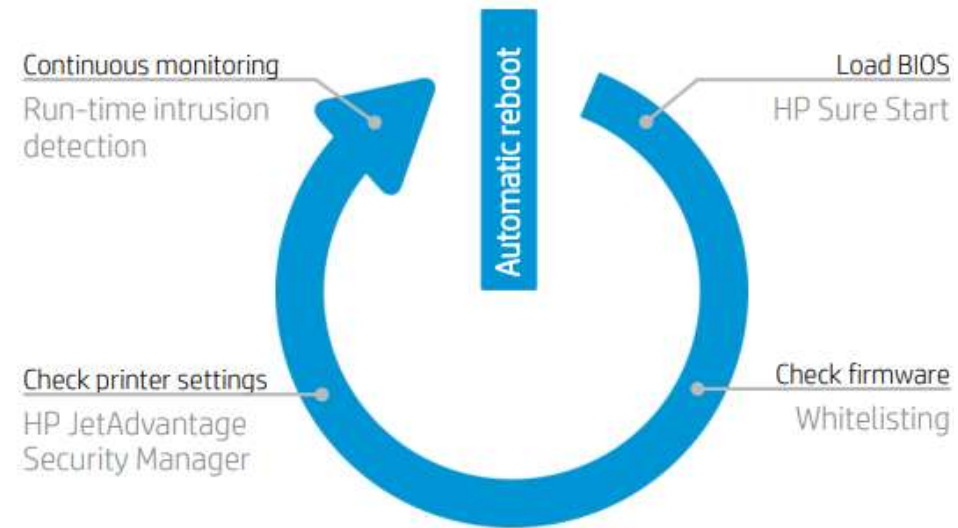

The world's most secure printers¹ with self-healing capabilities

Three key technologies take security to the next level:

- **HP Sure Start** validates the integrity of the BIOS code
- **Whitelisting** ensures only authentic, known-good HP code is loaded into memory
- **Run-time intrusion detection** detects anomalies during complex firmware and memory operations

Each feature automatically triggers a reboot if attacked

- **HP JetAdvantage Security Manager** automatically assesses and, if necessary, remediates device security settings to comply with pre-established company policies

Protect. Detect. **Recover.**

¹ Based on HP review of 2016 published embedded security features of competitive in-class printers. Only HP offers a combination of security features for integrity checking down to the BIOS with self-healing capabilities. A FutureSmart service pack update may be required to activate security features on the HP LaserJet M527, M506, M577. Some features will be made available as a HP FutureSmart service pack update on selected existing Enterprise printer models. For list of compatible products, see hp.com/go/L/compatibility. For more information, visit hp.com/go/L/securityclaims.