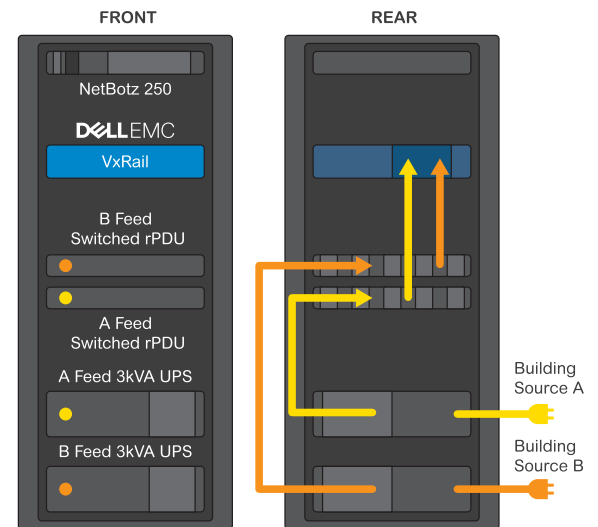

Complete Products

APC by Schneider Electric provides an infrastructure and physical management wrapper around converged and hyperconverged infrastructures, which completes the product to enable organizations to simply and efficiently deliver a complete and highly energy-efficient IT solution that is pre-tested, optimized, and able to be rapidly deployed across an organization.

Remote Office/Branch Office and SMB Solutions for smaller, distributed IT environments outside of the data center

Remote/Branch/SMB Solution Details		
Dell EMC		VxRail
Rack	1	AR3104SP1 NetShelter SX 24U with Shock Pallet
UPS	2	SMX3000RMLV2UNC Smart UPS X 3000VA Rack/ Tower LCD 100-127V with Network Card
rPDU	2	AP7902B Rack PDU, Switched 2U, 30A, 120V, (16)5-20
Netbotz 250	1	NBACS125 NetBotz 125kHz Rack Access Control
Cable Management	1	AR8429 Horizontal Cable Organizer 1U with Brush Strip
Power Cord Kit	1	AP9891 Power Cord Kit (5 ea), C13 - 5-15P, 0.6m
Blanking Panels	1	AR8136BLK Toolless Airflow Management Blanking Panel – Qty 10
Options		
Software		StruxureWare Data Center Expert
Services		LifeCycle Services
Office Rack Solution		NetShelter CX Product Family