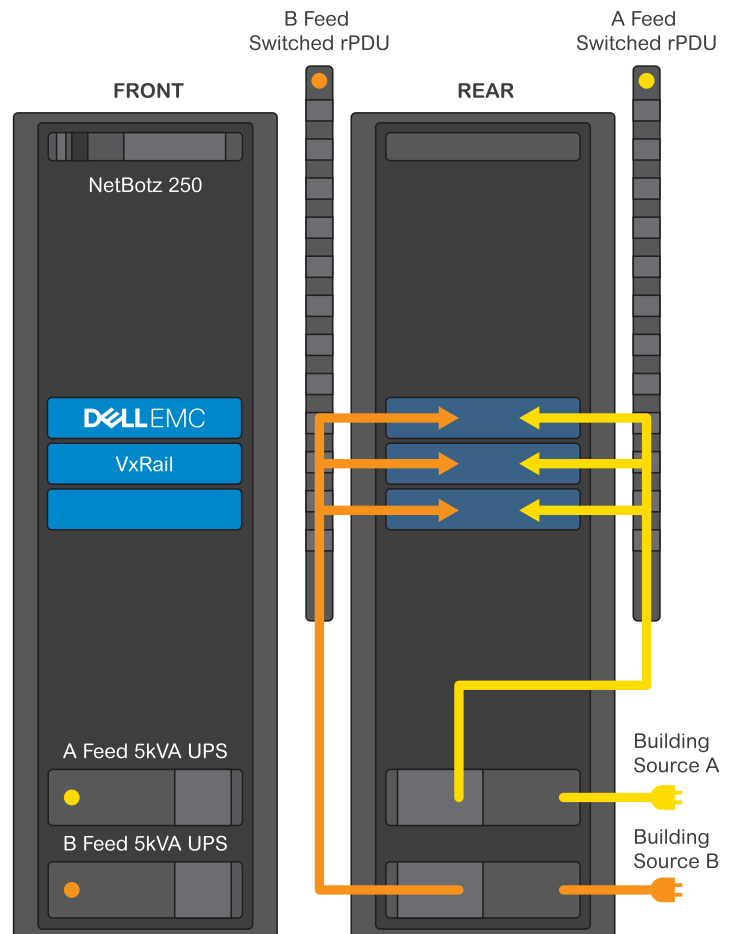

Dell EMC Reference Architectures

Purpose-built and pre-validated solutions for Dell EMC Enterprise platform and Dell EMC platform for SMB and Remote Office/ Branch Office space.

Dell EMC systems simplify and minimize IT deployments risks. To support them, you need compatible physical infrastructure solutions that are integrated, pre-engineered, and pre-validated. You need to lower your time-to-market and deployment time; you also need to minimize on-site and remote management as well as change management costs.

Enterprise Solution for data center environments

Enterprise Solution Details		
Dell EMC		VxRail
Rack	1	AR3100SP NetShelter SX 42U with Shock Pallet
UPS	2	SRT5KRMXLT Smart UPS 5000VA RM 208V
rPDU	2	AP8941 Rack PDU, Switched Zero U, 30A, 200/208V, (21) C13 & (3) C19
Power Cord Kit	1	AR8706S-NA Power Cord Kit (6 ea), Locking, C13 to C14, 1.8m, North America
NetBotz 250	1	NBACS125 NetBotz 125kHz Rack Access Control
Cable Management	1	AR8429 Horizontal Cable Organizer 1U with Brush Strip
Blanking Panels	1	AR8136BLK Toolless Airflow Management Blanking Panel – Qty 10
Options		
Software		StruxureWare Data Center Operation
Services		LifeCycle Services
Office Rack Solution		NetShelter CX Product Family

Complete Products

APC by Schneider Electric provides an infrastructure and physical management wrapper around converged and hyperconverged infrastructures, which completes the product to enable organizations to simply and efficiently deliver a complete and highly energy-efficient IT solution that is pre-tested, optimized, and able to be rapidly deployed across an organization.