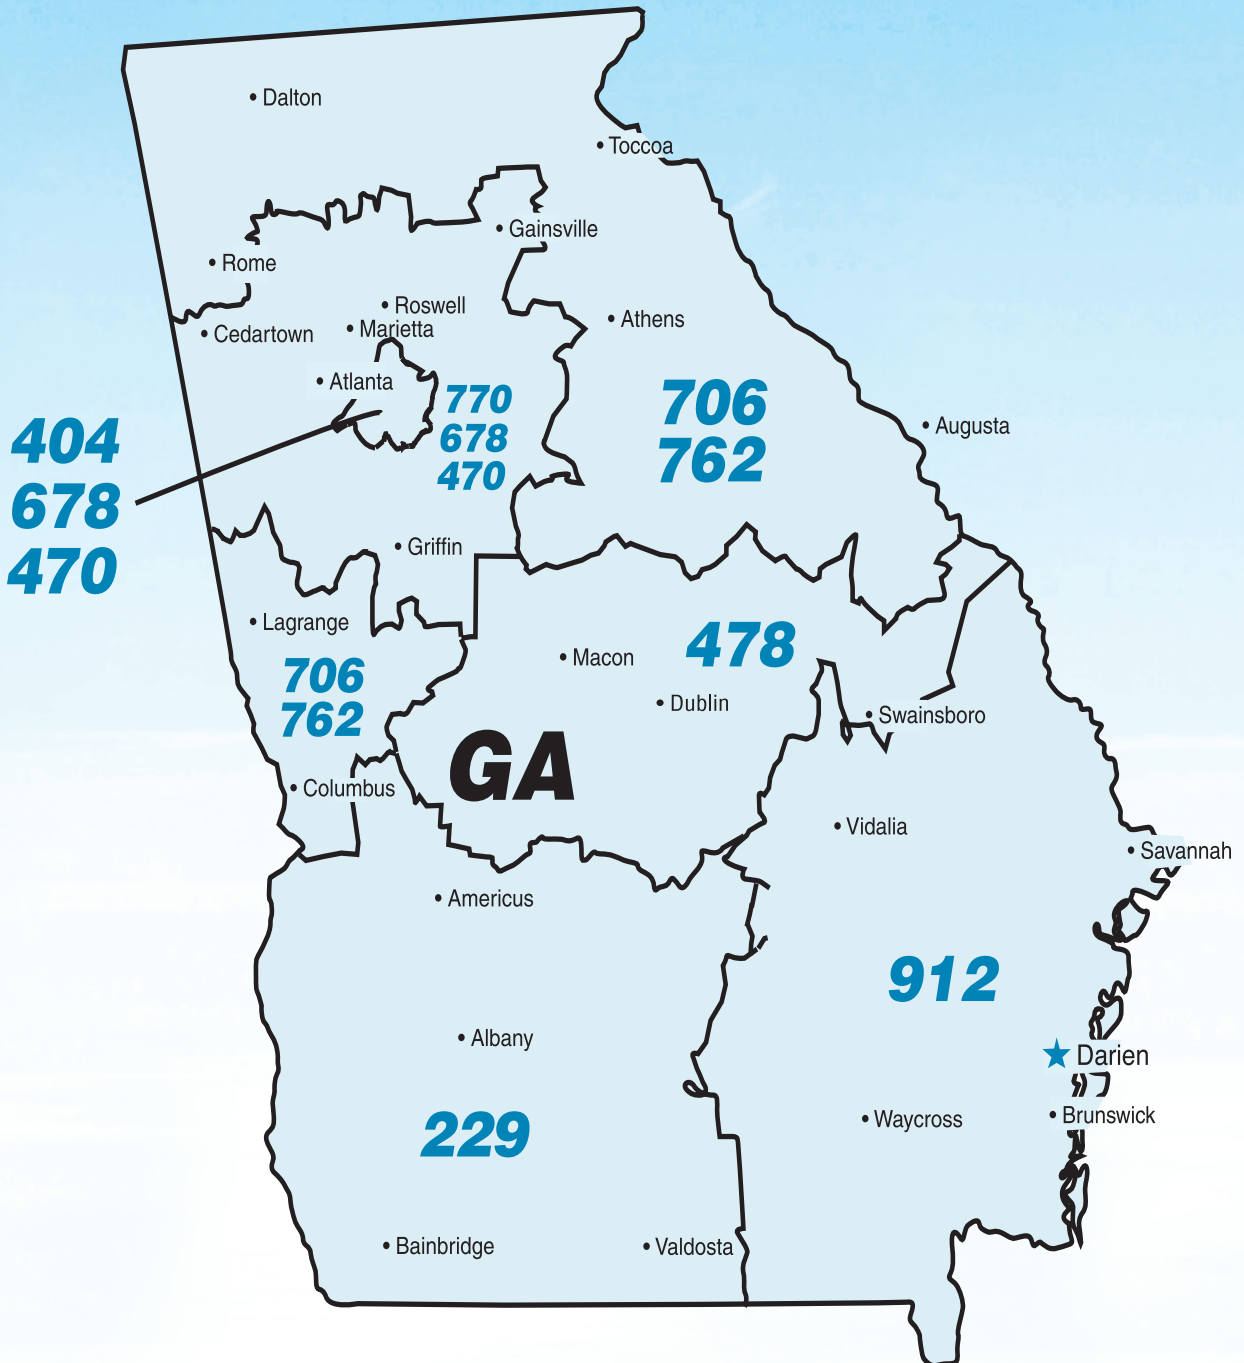

Georgia's Area Codes 7

The following map shows the area codes for the state of Georgia. * If you don't know the area code for the place you are calling, call directory assistance at 1-800-373-3411 (1-800-FREE411) or go to www.anywho.com/whitepages.

*As of 2010. Area codes subject to change.