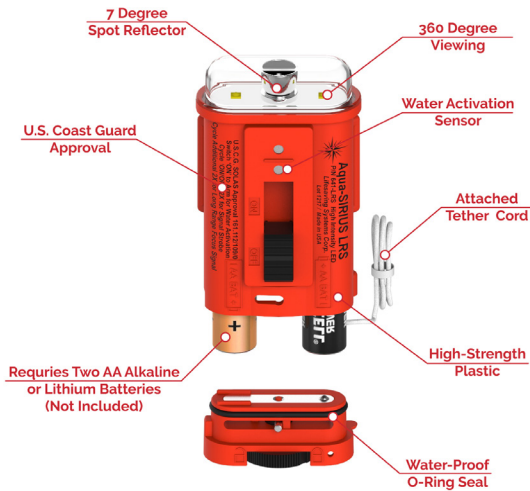

SIRIUS Strobe Lights

641-LRS

The AQUA-SIRIUS LRS (Long Range Strobe) combines the same characteristics of our AQUA-SIRIUS Strobe (water activation and manual modes) with the long range signaling power of a focused beam strobe to reach out over great distances to searching aircraft and surface vessels. When the mission calls for a water activated strobe, the AQUA-SIRIUS LRS is the tool that exceeds expectations.

- **To set the water activation feature, slide the switch ON**
- **To manually activate the strobe, cycle the switch two (2) times.**
- **To activate the LRS feature, manually activate the strobe then cycle the switch two (2) more times**

641-LRS Features:

- ✓ Can be set for Water Activation
- ✓ Bright White Signal, 60 Flashes a Minute for Over 18 Hours
- ✓ Flashes with Reduced Brightness for 5 Days +
- ✓ 7-Degree Spot Reflector for Long Range Signaling
- ✓ Quarter-Turn Tail Cap Permits Easy and Rapid Battery Change
- ✓ 10-Minute (LRS) Auto Revert Back to Signal Strobe
- ✓ Tether Cord to Secure Light in Equipment Pocket
- ✓ U.S. Coast Guard Approval: 161.112/109/0