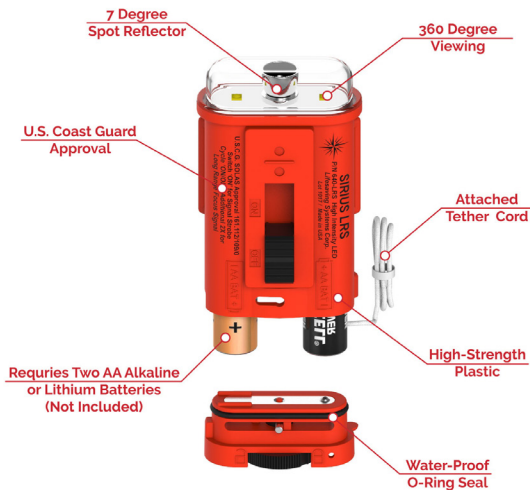

SIRIUS Strobe Lights

The SIRIUS family of strobe lights are the complete solution to your emergency, rescue, and tactical needs.

640-LRS

Typical SOLAS and USCG Approved strobe lights are effective signaling devices but have a visible range of only a few miles. The SIRIUS LRS (Long Range Strobe) combines the same characteristics of our SIRIUS Strobe with the long range signaling power of a focused beam strobe to reach out over great distances to searching aircraft and surface vessels and dramatically increase the probability of detection than a standard strobe light,

- **To activate the strobe, slide the switch ON**
- **To activate the LRS feature, activate the strobe and cycle the switch two (2) more times**

640-LRS Features:

- ✓ Bright White Signal 60 Flashes a Minute for Over 18 Hours
- ✓ Flashes with Reduced Brightness for 5 Days +
- ✓ 7-Degree Spot Reflector for Long Range Signaling
- ✓ Quarter-Turn Tail Cap Permits Easy and Rapid Battery Change
- ✓ 10-Minute (LRS) Auto Revert Back to Signal Strobe
- ✓ Tether Cord to Secure Light in Equipment Pocket
- ✓ U.S. Coast Guard Approval: 161.112/109/0
- ✓ Approved for USCG Units under MPC KB0107.0
- ✓ USCG NSN 4220-01-HS2-4559

641-LRS Features:

- ✓ Can be set for Water Activation
- ✓ Bright White Signal, 60 Flashes a Minute for Over 18 Hours
- ✓ Flashes with Reduced Brightness for 5 Days +
- ✓ 7-Degree Spot Reflector for Long Range Signaling
- ✓ Quarter-Turn Tail Cap Permits Easy and Rapid Battery Change
- ✓ 10-Minute (LRS) Auto Revert Back to Signal Strobe
- ✓ Tether Cord to Secure Light in Equipment Pocket
- ✓ U.S. Coast Guard Approval: 161.112/109/0