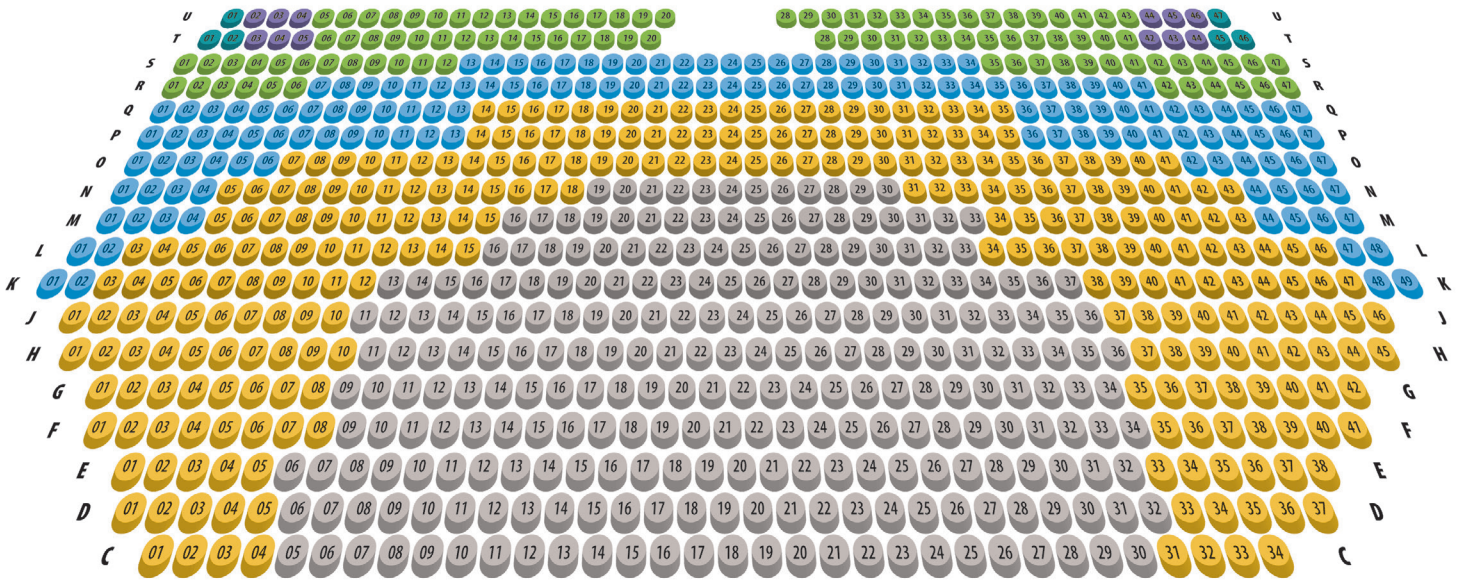

LA MIRADA THEATRE FOR THE PERFORMING ARTS

Where am I sitting?

BALCONY ROWS AA-KK

- Balcony Sec A
- Balcony Sec B
- Balcony Sec C
- Balcony Sec D

BALCONY ROWS AA-KK

ORCHESTRA ROWS C-U

STAGE

ORCHESTRA ROWS C-U