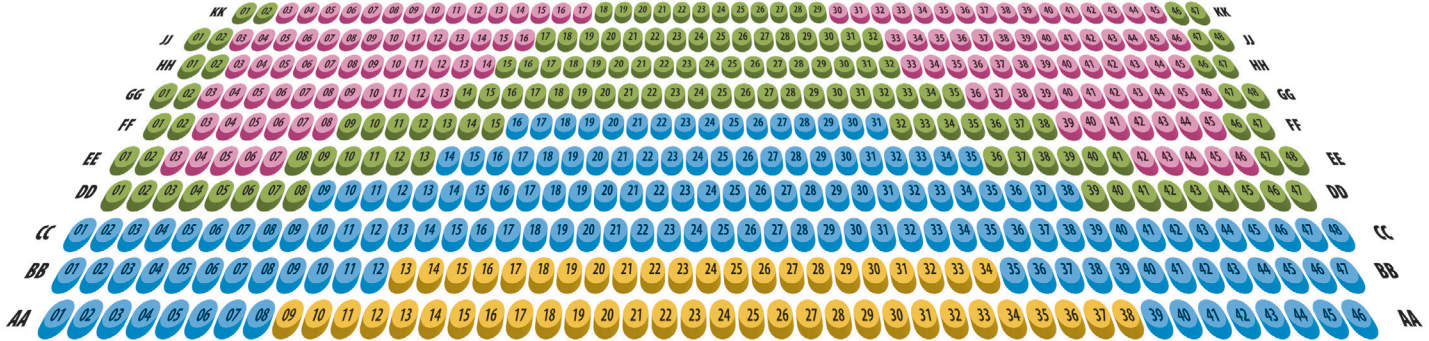

LA MIRADA THEATRE FOR THE PERFORMING ARTS

Where am I sitting?

BALCONY ROWS AA-KK

- Balcony Sec A
- Balcony Sec B
- Balcony Sec C
- Balcony Sec D

BALCONY ROWS AA-KK

ORCHESTRA ROWS C-U

STAGE

ORCHESTRA ROWS C-U

- Orchestra Premiere
- Orchestra Sec A
- Orchestra Sec B
- Orchestra Sec C
- Wheelchair Seats
- Companion Seats

LOCATION/BOX OFFICE

14900 La Mirada Blvd. La Mirada, CA 90638
T. (562) 944 9801 T. (714) 994 6310