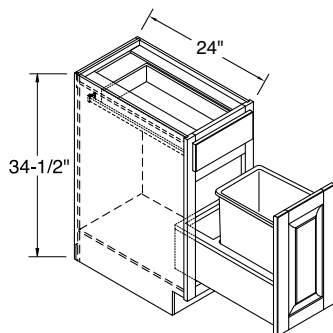

Base Waste Basket

		1	2	3	4	5	6
BWB15	9.2	843	987	1056	1074	1145	1195
BWB18	10.9	971	1146	1215	1255	1320	1397
BWB21	12.6	1069	1261	1337	1382	1452	1537

- BWB15 includes one 35 qt. basket and one trash bag holder.
- BWB18 and BWB21 include two 35 qt. baskets.
- Construction has waste basket pull-out using SoftTouch guides.
- Bottom drawer is dovetailed.

BWB15