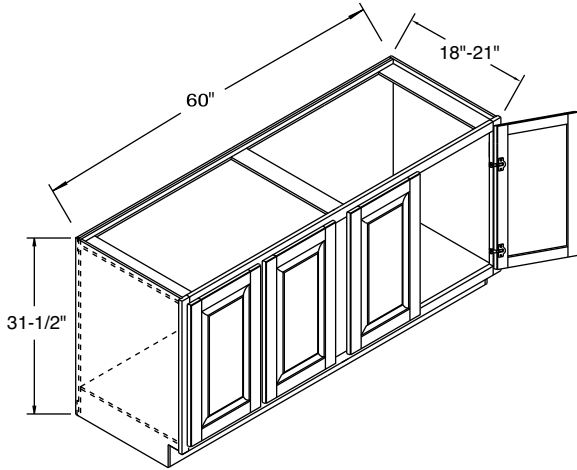

270

VANITY CABINETS

		7	8	9	10	11	12		
Model	Cubic Feet	Bayport Hickory Bexley Maple Brenner Maple Dover Hickory Dover Oak Eastport Maple Harbour Court Thermofoil Heritage Maple Heritage Rustic Hickory Hershing Maple Jordan Cherry	Juno Laminate Madison Maple Montella Oak Ogilby Maple Rainier Maple Sedona Maple Sedona Rustic Hickory Sedona Thermofoil Tennysen Maple Westlake Maple	Heartland Cherry Lawry Cherry	Bayport Maple Dover Maple Dover Rustic Hickory Montella Maple	Bexley Cherry Brenner Cherry Eastport Cherry Heritage Cherry Hershing Cherry Madison Cherry	Ogilby Cherry Rainier Cherry Sedona Cherry Tennysen Cherry Warner Maple Westlake Cherry	Bayport Cherry Dover Cherry Montella Cherry	Warner Cherry
		VSB6018FH	23.7	1314	1346	1421	1450	1578	1734
VSB60FH	27.6	1314	1346	1421	1450	1578	1734		