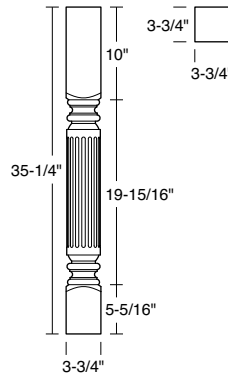

Decorative Supports — Fluted Classic Column

JFLUTELEG 795

- Trimable.
- Not available in Hickory or Rustic Hickory.