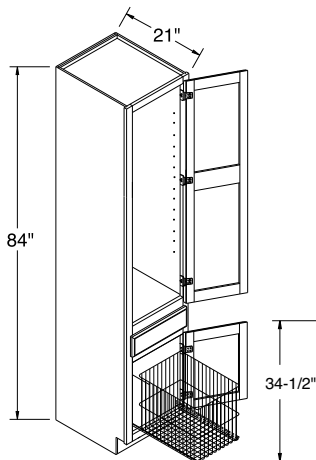

Linen Utility with Hamper, 84" Tall, 18" or 21" Deep

		1	2	3	4	5	6
L188418BH L or R	19.9	1143	1284	1307	1448	1454	1477
L188421BH L or R	22.9	1143	1284	1307	1448	1454	1477

- Designed to be used with 34 1/2" high vanities.
- If ordered in Arch door style, top door will be arch and bottom door will be square.
- Top section uses 2 doors that are pinned together and operate as a single door.
- Hamper size is 14 3/4" wide x 14 1/4" high x 19" deep.
- Hamper basket only available in 21" depth.
- Basket is white epoxy coated wire.
- Shelf and roll tray kits sold separately.