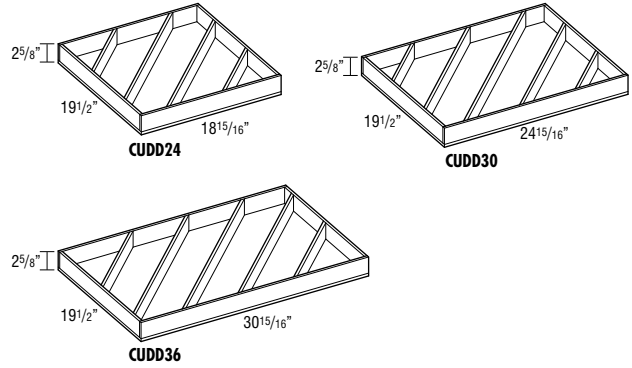

Base Mixer Kit

MIXKIT18FH	1436
MIXKIT21FH	1675
MIXKIT24FH	1916

- Mixer shelf dimensions:
  18" wide: 13" wide x 18" deep.
  21" wide: 16" wide x 18" deep.
  24" wide: 19" wide x 18" deep.
- Mixer shelf weight capacity is 30 lbs.
- Mixer shelf locks in the fully open position. Release brackets lower the mixer shelf back into the cabinet.
- When installed in 34 1/2" full-height cabinet and in closed position, clearance above shelf is 18 7/8", clearance below basket is 2".
- For use with 1/2" APF or APU only.

CabMat

CABMAT30	208
CABMAT33	208
CABMAT36	208

- Designed with a slope to capture spills and is removable for cleaning.

	Liquid Capacity		Cabinet Size	
	Quarts	Liters	Width	Depth
CABMAT30	4.2	3.9	30"	24"
CABMAT33	4.6	4.3	33"	24"
CABMAT36	5.0	4.7	36"	24"

Cooking Utensil Divider

CUDD24	240
CUDD30	268
CUDD36	295

- Pre-assembled natural wood drawer insert.