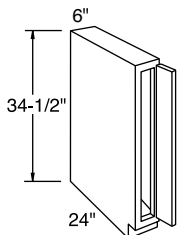

Full Height Base Single Door

Model	Cubic Feet	1	2	3	4	5	6
		344	420	454	464	504	516
B6FH L or R	4.4						

- Modified full overlay styles utilize a 5 1/2" wide solid overlay filler as a hinged door.
- Traditional overlay styles utilize a 4" slab as a hinged door.
- Frame opening is 3" wide.
- Cabinet has a full top panel.