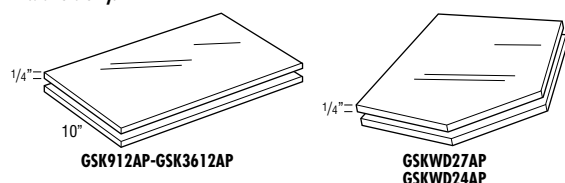

Glass Shelf Kit, Diagonal:

GSKWD24AP (Fits WD2430-WD2442)	380
GSKWD27AP (Fits WD2730-WD2742)	380

- GSK cannot be trimmed.
- Kit includes two 1/4" tempered shelves.
- Example: GSK1512 = 13 5/16" wide x 10" deep fits in W1530x12 Deep Cabinet.
- Direct ship from manufacturer.
- **For use with APF, APU, PEF, and PEU cabinets only.**