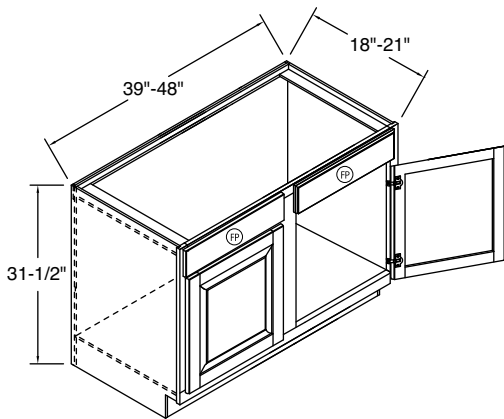

Vanity Sink Base with False Panels, 31 1/2" High, 18" or 21" Deep

268

VANITY CABINETS

Model	Cubic Feet	1	2	3	4	5	6
		Arbor Hickory Arbor Oak Laurel Hickory Laurel Oak	Arbor Maple Arbor Rustic Hickory Jordan Oak Laurel Maple Lautner Hickory	Cara Thermofoil Heartland Hickory Heartland Oak Jordan Maple Lautner Maple Laury Hickory	Arbor Cherry Laurel Cherry	Heritage Hickory Heritage Oak Lautner Cherry Ogilby Hickory Ogilby Oak	Bexley Hickory Brenner Oak Eastport Oak Heartland Maple Hershing Hickory Hershing Oak Laury Maple Sedona Hickory Tennysen Oak
VSB3918	15.9	557	647	717	720	790	835
VSB4218	17.1	575	670	741	744	817	863
VSB4518	18.2	595	694	768	770	846	895
VSB4818	19.4	614	716	793	795	874	925
VSB39	18.3	557	647	717	720	790	835
VSB42	19.6	575	670	741	744	817	863
VSB45	21.0	595	694	768	770	846	895
VSB48	22.3	614	716	793	795	874	925
VSB5418	21.7	810	937	1002	1042	1107	1136
VSB5718	22.9	851	986	1056	1098	1165	1195
VSB6018	24.0	895	1039	1112	1156	1226	1257
VSB54	25.0	810	937	1002	1042	1107	1136
VSB57	26.3	851	986	1056	1098	1165	1195
VSB60	27.6	895	1039	1112	1156	1226	1257

VSB3918-VSB4818
VSB39-VSB48