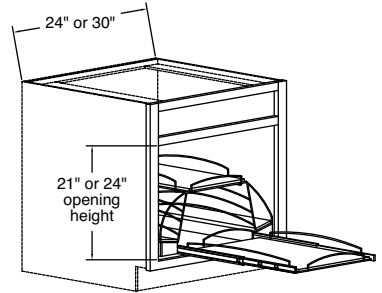

Cookware Organizer

C024	816
C030	1158

- C024 for use in 24" wide cabinets.
- C030 for use in 30" wide butt door cabinets.
- Specify IN to have this accessory installed.