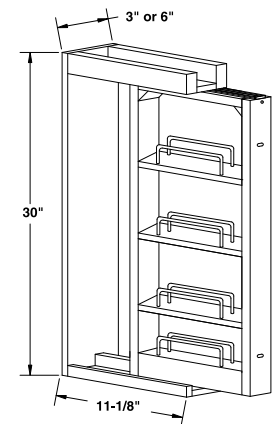

MODEL CUBIC FEET PRICE
Wall Pull-Out Filler

WPOF3PL (Plain)	0.6	353
WPOF6PL (Plain)	1.3	450

- Recommend installation between two cabinets.
- All styles feature a natural finish wood pull-out with adjustable shelves and chrome rail sides.
- Actual space required is 3 1/8" and 6 1/8" wide.
- Full extension guide standard.
- Includes filler.

WPOF3OV (Overlay)	0.6	385
WPOF6OV (Overlay)	1.3	501

- Recommend installation between two cabinets.
- Overlay application includes profiled full overlay and filler.
- Overlay application not available on Traditional overlay styles.
- All styles feature a natural finish wood pull-out with adjustable shelves and chrome rail sides.
- Actual space required is 3 1/8" and 6 1/8" wide.
- Full extension guide standard.

MODIFICATIONS	
No modifications available for these products.	

Wall Plate Rack

W3015PRC	4.4	965
W3615PRC	5.2	1269

- Hardwood veneer plywood ends.
- Individual dowels are not removable. Complete rack assembly is removable.

Modifications	EXB	EXL	EXR	ID	MI	RD
	•	•	•	•	STD	•

Construction Upgrades	APF
	STD