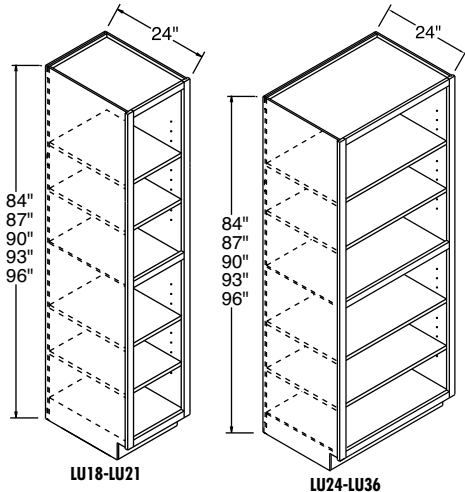

Model	Cubic Feet	1	2	3	4	5	6
		Arbor Hickory Arbor Oak Laurel Hickory Laurel Oak	Arbor Maple Arbor Rustic Hickory Jordan Oak Laurel Maple Lautner Hickory	Cara Thermofoil Heartland Hickory Heartland Oak Jordan Maple Lautner Maple Lowry Hickory	Arbor Cherry Laurel Cherry	Heritage Hickory Heritage Oak Lautner Cherry Ogilby Hickory Ogilby Oak	Bexley Hickory Brenner Oak Eastport Oak Heartland Maple Hershing Hickory Hershing Oak Lowry Maple Sedona Hickory Sedona Oak Tennison Oak
LU188424	25.9	1682	1682	1682	1682	1682	1682
LU218424	29.8	1801	1801	1801	1801	1801	1801
LU248424	33.6	1960	1960	1960	1960	1960	1960
LU278424	37.5	2221	2221	2221	2221	2221	2221
LU308424	41.4	2398	2398	2398	2398	2398	2398
LU338424	45.3	2481	2481	2481	2481	2481	2481
LU368424	49.2	2563	2563	2563	2563	2563	2563
LU188724	26.8	1753	1753	1753	1753	1753	1753
LU218724	30.8	1876	1876	1876	1876	1876	1876
LU248724	34.8	2033	2033	2033	2033	2033	2033
LU278724	38.8	2309	2309	2309	2309	2309	2309
LU308724	42.9	2499	2499	2499	2499	2499	2499
LU338724	46.9	2604	2604	2604	2604	2604	2604
LU368724	50.9	2713	2713	2713	2713	2713	2713
LU189024	27.7	1753	1753	1753	1753	1753	1753
LU219024	31.8	1876	1876	1876	1876	1876	1876
LU249024	36.0	2033	2033	2033	2033	2033	2033
LU279024	40.1	2309	2309	2309	2309	2309	2309
LU309024	44.3	2499	2499	2499	2499	2499	2499
LU339024	48.4	2604	2604	2604	2604	2604	2604
LU369024	52.6	2713	2713	2713	2713	2713	2713

• Include 1 fixed shelf and 4 adjustable shelves.