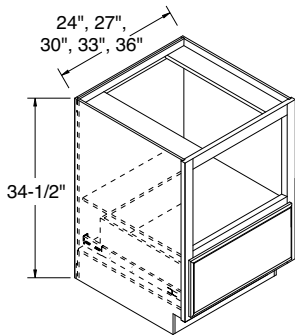

Sink Front Bottom

		1	2	3	4	5	6
Model	Cubic Feet	Arbor Hickory Arbor Oak Laurel Hickory Laurel Oak	Arbor Maple Arbor Rustic Hickory Jordan Oak Laurel Maple Lautner Hickory	Cara Thermofoil Heartland Hickory Heartland Oak Jordan Maple Lautner Maple Lawry Hickory	Arbor Cherry Laurel Cherry	Heritage Hickory Heritage Oak Lautner Cherry Ogilby Hickory Ogilby Oak	Bexley Hickory Brenner Oak Eastport Oak Heartland Maple Hersling Hickory Hersling Oak Lawry Maple Sedona Hickory Sedona Oak Tennison Oak
SFB36	1.0	61	61	61	61	61	61
SFB48	1.0	69	69	69	69	69	69

- Designed for use with Sink Fronts.
- 3/8" thick.
- Trimmable.

Base Microwave Cabinet with Drawer

		1	2	3	4	5	6
BMWD24	14.4	711	734	748	764	770	787
BMWD27	15.9	814	836	853	872	879	896
BMWD30[†]	17.7	884	911	930	947	957	975
BMWD33[†]	19.2	972	1001	1023	1042	1054	1073
BMWD36[†]	21.0	1070	1102	1125	1146	1159	1181

1. Cabinet interior finished to match cabinet face frame.
2. [†]Standard drawers utilize side mount full extension guide.

Opening
24" = 21" x 15 15/16"
27" = 24" x 15 15/16"
30" = 27" x 15 15/16"
33" = 30" x 15 15/16"
36" = 33" x 15 15/16"