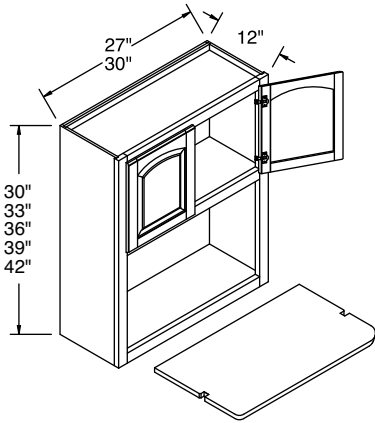

- Includes one 3/4" solid wood shelf with six mounting screws. Microwave shelf extends beyond the front of the cabinet by 5 1/2", for a total shelf depth of 17 1/2".
- Microwave cabinet must be attached to wall stud and adjacent cabinets on both sides for support.
- Cabinet interior finished to match cabinet face frame.
- MW27 opening is 24" wide x 15" high (14 1/4" high including wood shelf).
- MW30 opening is 27" wide x 15" high (14 1/4" high including wood shelf).