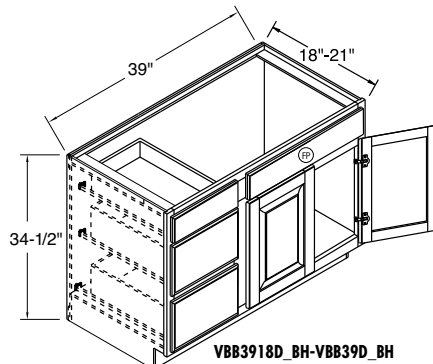

- L or R indicates drawer location.
- VBB3918DLBH and VBB39DLBH have 3 drawers.
- VBB cabinets utilize drawers from a 12" wide vanity base.
- VB30 cabinets utilize drawers from a 15" wide vanity base.
- VB36 cabinets utilize drawers from an 18" wide vanity base.