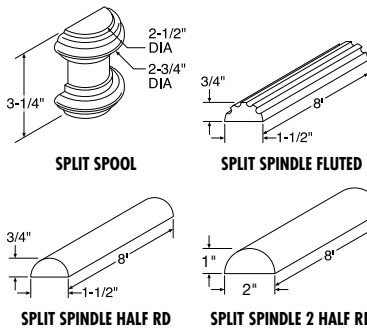

SPTRINGSPIN2 (Half Round)

293

- When ordering Rustic Hickory, Hickory will be substituted.