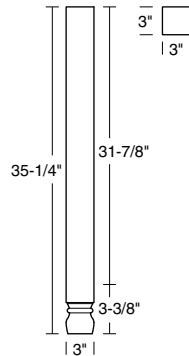

Decorative Supports — Kensington Column

JCRLEG 730

- Trimable.
- Not available in Hickory or Rustic Hickory.