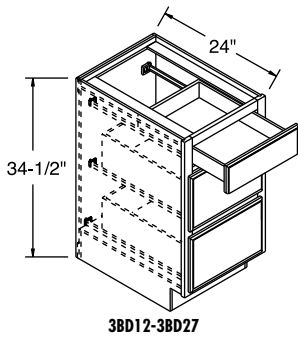

Three Drawer Base

Model	Cubic Feet	1	2	3	4	5	6
		Arbor Hickory Arbor Oak Laurel Hickory Laurel Oak	Arbor Maple Arbor Rustic Hickory Jordan Oak Laurel Maple Lautner Hickory	Cara Thermofoil Heartland Hickory Heartland Oak Jordan Maple Lautner Maple Laury Hickory	Arbor Cherry Laurel Cherry	Heritage Hickory Heritage Oak Lautner Cherry Ogilby Hickory Ogilby Oak	Bexley Hickory Brenner Oak Eastport Oak Heartland Maple Hershing Hickory Hershing Oak Laury Maple Sedona Hickory Sedona Oak Tennison Oak
3BD12	7.6	556	572	584	596	602	614
3BD15	9.2	584	602	614	626	632	645
3BD18	10.9	618	639	650	665	672	683
3BD21	12.6	658	676	689	704	710	726
3BD24	14.3	710	733	747	761	768	785
3BD27	15.9	891	917	936	955	965	984
BD30D[†]*	17.6	1268	1302	1326	1350	1362	1387
BD33D[†]*	19.3	1320	1357	1382	1409	1421	1448
BD36D[†]*	21.0	1359	1398	1425	1450	1463	1491

[†]Deep drawers are solid wood dovetail drawers with undermount full extension guides. Top drawer is standard construction with 3/4 extension guides. When WDRWPG is selected, all three drawers and guides are upgraded.
*Exterior height of bottom two drawers is 8 3/4".