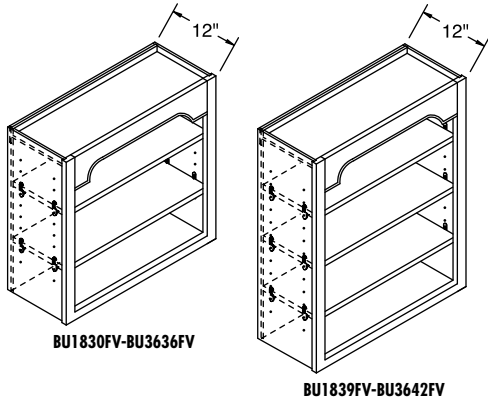

MODEL	CUBIC FEET	PRICE
Wall Bookcase Unit with Furniture Valance		
BU1830FV	5.2	783
BU1833FV	5.7	835
BU1836FV	6.2	887
BU2430FV	6.7	897
BU2433FV	7.4	957
BU2436FV	8.0	1017
BU3030FV	8.3	1088
BU3033FV	9.1	1160
BU3036FV	9.9	1233
BU3630FV	9.9	1273
BU3633FV	10.8	1357
BU3636FV	11.7	1443
BU1839FV	6.6	939
BU1842FV	7.1	991
BU2439FV	8.6	1076
BU2442FV	9.3	1136
BU3039FV	10.6	1305
BU3042FV	11.4	1378
BU3639FV	12.6	1527
BU3642FV	13.5	1612

- 30", 33", and 36" have 2 adjustable shelves; 39" and 42" have 3 adjustable shelves.
- Tops and backs are 3/8" thick hardwood veneer plywood.
- Ends are 1/2" thick hardwood veneer plywood.
- Matching interiors.
- 3/4" plywood shelving.
- When ordering Rustic Hickory, Hickory will be substituted.

Modifications	ADDTK	EXB	EXL	EXR	FPEB	FTK	ID	MI	RD	RECTKL	RECTKR
	•	•	•	•	•	•	•	STD	•	•	•

Construction Upgrades	APF
	STD