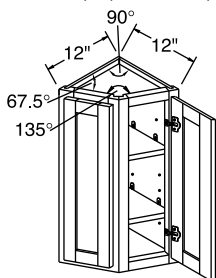

Wall End Cabinet Double Door, 30", 33", 36", 39", or 42" High, 12" x 12"

Model	Cubic Feet	1	2	3	4	5	6
		Arbor Hickory Arbor Oak Laurel Hickory Laurel Oak	Arbor Maple Arbor Rustic Hickory Jordan Oak Laurel Maple Lautner Hickory	Cara Thermofoil Heartland Hickory Heartland Oak Jordan Maple Lautner Maple Lawry Hickory	Arbor Cherry Laurel Cherry	Heritage Hickory Heritage Oak Lautner Cherry Ogilby Hickory Ogilby Oak	Bexley Hickory Brenner Oak Eastport Oak Heartland Maple Hershing Hickory Hershing Oak Lawry Maple Sedona Hickory Tennison Oak
WEC30D	3.6	375	436	459	489	551	559
WEC33D	4.0	391	464	488	515	575	583
WEC36D	4.3	391	464	488	515	575	583
WEC39D	4.7	401	475	499	529	587	595
WEC42D	5.0	410	488	511	541	600	609

- Width at wall: 12" x 12".
- Cabinet features two unfinished back panels. Must be installed with one back panel adjacent to a cabinet of equal height with the other back panel attached to the wall.
- When Lawry is specified, the door panel will be recessed.