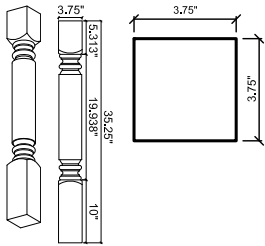

Decorative Supports — Turned Post

TURNED POST 762

- When ordering Rustic Hickory, Hickory will be substituted.

Decorative Supports — Turned Post Split

SPLIT TURNED POST 383

- When ordering Rustic Hickory, Hickory will be substituted.