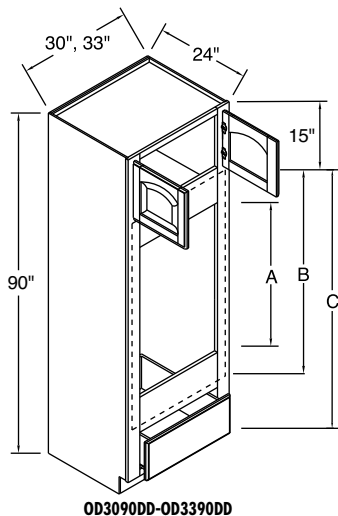

NEW Double Oven Cabinet, Deep Drawer, 84", 87", or 90" Tall, 24" Deep

Model	Cubic Feet	1	2	3	4	5	6
		Arbor Hickory Arbor Oak Laurel Hickory Laurel Oak	Arbor Maple Arbor Rustic Hickory Jordan Oak Laurel Maple Lautner Hickory	Cara Thermofoil Heartland Hickory Heartland Oak Jordan Maple Lautner Maple Laury Hickory	Arbor Cherry Laurel Cherry	Heritage Hickory Heritage Oak Lautner Cherry Ogilby Hickory Ogilby Oak	Bexley Hickory Brenner Oak Eastport Oak Heartland Maple Hersling Hickory Hersling Oak Laury Maple Sedona Hickory Sedona Oak Tennysen Oak
OD3084DD	41.4	1402	1555	1563	1710	1713	1739
OD3384DD	45.3	1502	1689	1722	1878	1900	1943
OD3087DD	42.9	1631	1678	1730	1851	1926	1960
OD3387DD	46.9	1777	1836	1888	2021	2105	2171
OD3090DD	44.3	1631	1678	1730	1851	1926	1960
OD3390DD	48.4	1777	1836	1888	2021	2105	2171

- Oven cavity is standard interior.
- Modified Full overlay styles feature face mount hinges.
- All top and bottom cross rails are 1 1/2" wide.
- All cabinets have 3" stiles on frame.
- Be sure to confirm a heat shield is built into your appliance by the manufacturer or install the heat shield included with your appliance.
- Heat shields are also sold separately as an accessory.
- Wood oven supports included.

Double Oven Deep Drawer	(Width Cutout)		(Height Cutout)		
	Min.	Max.	Min. A	Max. B	Max. C
30"	24"	28 1/2"	39 15/16"	54 3/16"	65 1/4"
33"	27"	31 1/2"	39 15/16"	54 3/16"	65 1/4"