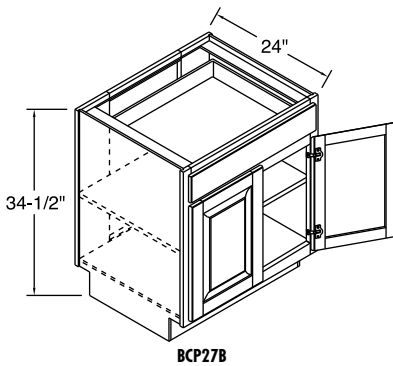

• Tray Divider is chrome.

†When Lawry is specified, the door panel will be recessed.

Base Corner Peninsula

		1	2	3	4	5	6
BCP27B	15.9	767	895	939	999	1112	1160
BCP27BFH	15.9	767	895	999	1009	1112	1160

- BCP27B has two doors, one drawer, one 3/4" thick full-depth fixed shelf.
- BCP27BFH has two doors and one 3/4" thick full-depth fixed shelf.
- Includes one 3" filler, shipped unattached.
- Full depth shelf.