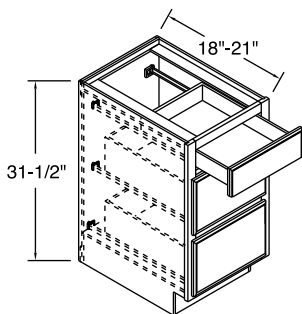

Vanity Three Drawer Base, 31 1/2" High, 18" or 21" Deep

282

VANITY CABINETS

Model	Cubic Feet	1	2	3	4	5	6
		Arbor Hickory Arbor Oak Laurel Hickory Laurel Oak	Arbor Maple Arbor Rustic Hickory Jordan Oak Laurel Maple Lautner Hickory	Cara Thermofoil Heartland Hickory Heartland Oak Jordan Maple Lautner Maple Larvy Hickory	Arbor Cherry Laurel Cherry	Heritage Hickory Heritage Oak Lautner Cherry Ogilby Hickory Ogilby Oak	Bexley Hickory Brenner Oak Eastport Oak Heartland Maple Hershing Hickory Hershing Oak Lawry Maple Sedona Hickory Sedona Oak Tennyson Oak
VBD1218	5.4	494	508	520	530	535	546
VBD1518	6.6	535	551	561	572	578	590
VBD1818	7.8	580	599	611	622	629	642
VBD2118	9.0	626	645	659	672	678	691
VBD2418	10.2	669	688	703	717	725	738
VBD2718	11.2	735	757	773	789	797	813
VBD3018	12.4	808	831	851	868	878	892
VBD3318	13.6	888	915	936	954	965	983
VBD3618	14.7	977	1006	1030	1049	1061	1081
VBD12	6.2	494	508	520	530	535	546
VBD15	7.6	535	551	561	572	578	590
VBD18	8.9	580	599	611	622	629	642
VBD21	10.4	626	645	659	672	678	691
VBD24	11.6	669	688	703	717	725	738
VBD27	12.9	735	757	773	789	797	813
VBD30	14.3	808	831	851	868	878	892
VBD33	15.6	888	915	936	954	965	983
VBD36	16.9	977	1006	1030	1049	1061	1081

VBD1218-VBD2418
VBD12-VBD24