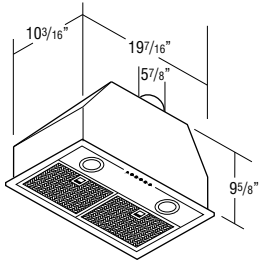

MODEL	CUBIC FEET	PRICE
Designer Range Hood Blower		

BLOWER500	1.8	2729

- 500 CFM.
- Two 20 watt halogen lamps included (12 volt, G4 base).
- Installation instructions and warranty information included.
- Powder coated silver metallic finish.
- Three speed push button control.
- Includes two removable dishwasher safe grease filters.
- Designed for use in applications up to 60,000 BTUs.
- Compatible with all Wood Hoods.

MODIFICATIONS
No modifications available for these products.

MODEL	CUBIC FEET	PRICE
Tapered Wood Hood Blower		

BLOWER390	2.1	1604

- Range Hood Component Package has 3-speed centrifugal fan and lighted filter control.
- 6" diameter vent.
- 1 year warranty.
- Sound rating is 6 sones.
- Uses 3.2 amps.
- Two 40 watt candelabra lights required, but not included.
- Silver metallic exterior finish.
- Includes removable dishwasher safe grease filter.
- Compatible with all Wood Hoods.

BLOWER250	2.1	844

- Range Hood Component Package has 2-speed single axial fan with lighted filter control.
- 7" diameter vent.
- 1 year warranty.
- Sound rating is 8 sones.
- Uses 2.1 amps.
- Two 40 watt candelabra lights required, but not included.
- Silver metallic exterior finish.
- Includes removable dishwasher safe grease filter.
- Compatible with all Wood Hoods.

MODIFICATIONS
No modifications available for these products.