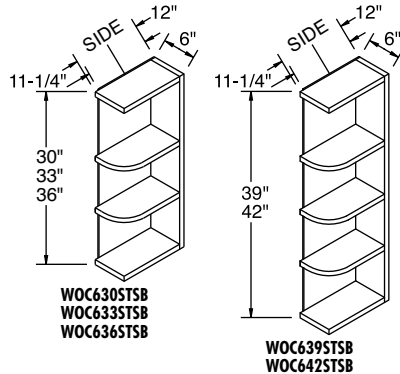

MODEL	CUBIC FEET	PRICE
Wall Outside End Shelf, Square Top, Square Bottom		
WOC630STSB	2.1	344
WOC633STSB	2.3	449
WOC636STSB	2.5	449
WOC639STSB	2.7	484
WOC642STSB	2.9	556

- Units are reversible.
- Hardwood veneer on 3/4" furniture board core.
- Matching interior.
- Veneer construction, finished to match cabinet face frame.
- Side is 1/4" plywood designed to fit behind front frame.
- When ordering Rustic Hickory, Hickory will be substituted.
- Shelves are fixed.

MODIFICATIONS
No modifications available for these products.

MODEL	CUBIC FEET	PRICE
Wall Outside End Shelf, Radius Top, 12" Radius		
WOC1230	3.6	490
WOC1233	4.0	583
WOC1236	4.3	583
WOC1239	4.7	631
WOC1242	5.0	687

- Hardwood veneer on 3/4" furniture board core.
- Matching interior.
- Veneer construction, finished to match cabinet face frame. Thermofoil styles are laminate.
- When ordering Rustic Hickory, Hickory will be substituted.
- Shelves are fixed.

MODIFICATIONS
No modifications available for these products.