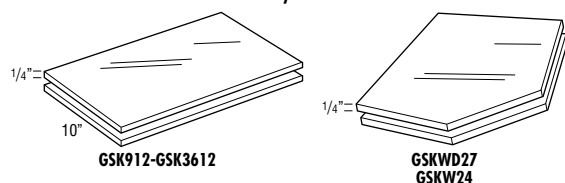

Glass Shelf Kit, 12" Deep

GSK912	219
GSK1212	224
GSK1512	227
GSK1812	233
GSK2112	256
GSK2412	264
GSK2712	271
GSK3012	275
GSK3312	286
GSK3612	295

Glass Shelf Kit, Diagonal:

GSKWD24 (Fits WD2430-WD2442)	380
GSKWD27 (Fits WD2730-WD2742)	380

- GSK cannot be trimmed.
- Kit includes two 1/4" tempered shelves.
- Example: GSK1512 = 13 9/16" wide x 10" deep fits in W1530x12 Deep Cabinet.
- Direct ship from manufacturer.
- **For use with standard construction only.**