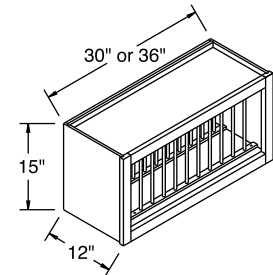

SKU	# of Plates
W3015PRC	11
W3615PRC	15

MODEL CUBIC FEET PRICE
Wine Storage Cabinets

WSC121212	1.6	515
WSC151512	2.3	536
WSC181812	3.2	579
WSC181818	4.6	629
WSC212112	4.3	591
WSC242412	5.6	627

- Must be installed between two cabinets, between cabinet and wall, or mounted to a horizontal surface.
- "X" configuration cannot be removed.

Modifications	FPEB	MI	RD
	•	STD	•*

*RD not recommended for safe wine bottle storage.

Construction Upgrades	APF
	STD

SKU	# of Bottles
WSC121212	4
WSC151512	10
WSC181812	18
WSC181818	18
WSC212112	18
WSC242412	24