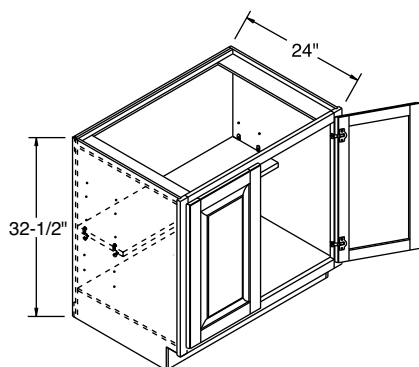

Universal Access Base, Full Height Doors

Model	Cubic Feet	1	2	3	4	5	6
		Arbor Hickory Arbor Oak Laurel Hickory Laurel Oak	Arbor Maple Arbor Rustic Hickory Jordan Oak Laurel Maple Lautner Hickory	Cara Thermofoil Heartland Hickory Heartland Oak Jordan Maple Lautner Maple Lawry Hickory	Arbor Cherry Laurel Cherry	Heritage Hickory Heritage Oak Lautner Cherry Ogilby Hickory Ogilby Oak	Bexley Hickory Brenner Oak Eastport Oak Heartland Maple Hershing Hickory Hershing Oak Lawry Maple Sedona Hickory Sedona Oak Tennysen Oak
B24BFH32.5	13.5	544	653	698	731	767	818
B27BFH32.5	15.1	615	738	795	819	877	930
B30BFH32.5	16.6	670	796	839	887	1001	1041
B33BFH32.5	18.2	718	843	885	937	1062	1104
B36BFH32.5	19.7	741	880	924	978	1094	1148
B39FH32.5	21.3	750	895	939	999	1112	1199
B42FH32.5	22.8	767	917	964	1019	1143	1221
B48FH32.5	26.1	793	946	995	1053	1184	1269

- Adjustable half-depth shelf.
- B24BFH32.5-B36BFH32.5 drilled to accept 2 roll trays (sold separately).
- B39FH32.5-B48FH32.5 have a 3" center stile and are drilled to accept 4 roll trays (sold separately).

B24BFH32.5-B36BFH32.5