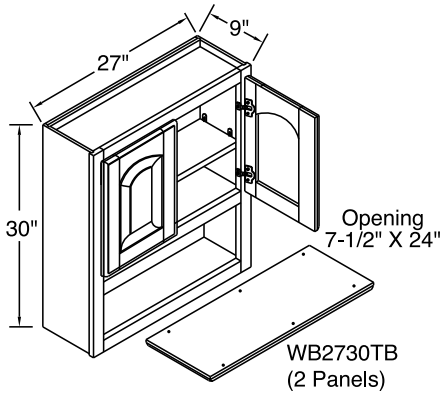

Wall Boutique

		1	2	3	4	5	6
Model	Cubic Feet	Arbor Hickory Arbor Oak Laurel Hickory Laurel Oak	Arbor Maple Arbor Rustic Hickory Jordan Oak Laurel Maple Lautner Hickory	Cara Thermofoil Heartland Hickory Heartland Oak Jordan Maple Lautner Maple Laury Hickory	Arbor Cherry Laurel Cherry	Heritage Hickory Heritage Oak Lautner Cherry Ogilby Hickory Ogilby Oak	Bexley Hickory Brenner Oak Eastport Oak Heartland Maple Hershing Hickory Hershing Oak Laury Maple Sedona Hickory Sedona Oak Tennysen Oak
WB2730B	5.9	503	611	642	681	749	761
WB2730TB	0.2	264	264	264	264	264	264

- Includes 1 adjustable shelf.
- Cabinet has butt doors, no center stile.
- Cabinet opening matches cabinet exterior. Inside bottom shelf is Natural Maple.