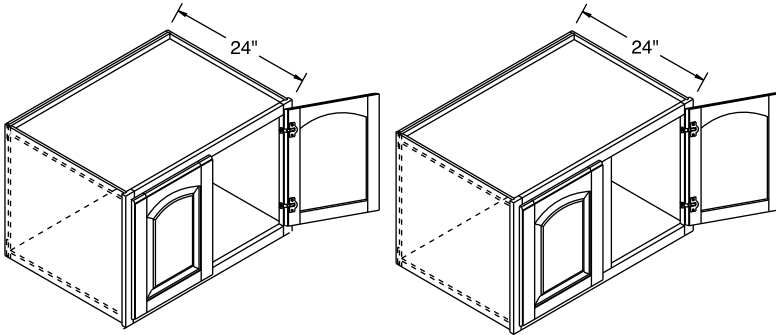

W392124

Wall Double Door, 21" High, 24" Deep

		1	2	3	4	5	6
W332124B	12.1	460	551	578	611	674	681
W362124B	13.1	501	587	615	648	710	724
W372124B	13.5	504	587	616	652	715	728
W392124	14.2	506	587	616	655	719	731

- 24" deep cabinets must be fully supported by screws installed in a structural member in the ceiling or soffit, and into adjacent cabinets.
- Load limit is 15 lbs. per square foot of load bearing surface.

W332124B-W372124B