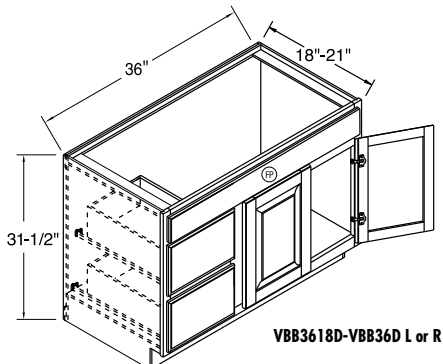

292

VANITY CABINETS

Model	Cubic Feet	1	2	3	4	5	6
		Arbor Hickory Arbor Oak Laurel Hickory Laurel Oak	Arbor Maple Arbor Rustic Hickory Jordan Oak Laurel Maple Lautner Hickory	Cara Thermofoil Heartland Hickory Heartland Oak Jordan Maple Lautner Maple Laury Hickory	Arbor Cherry Laurel Cherry	Heritage Hickory Heritage Oak Lautner Cherry Ogilby Hickory Ogilby Oak	Bexley Hickory Brenner Oak Eastport Oak Heartland Maple Hershing Hickory Hershing Oak Laury Maple Sedona Hickory Tennison Oak
VBB2418D L or R	10.1	586	709	750	792	824	864
VBB2718D L or R	11.2	614	728	769	811	845	887
VBB3018D L or R	12.4	643	744	787	827	863	909
VBB3318D L or R	13.6	691	799	831	887	915	956
VBB24D L or R	11.6	586	709	750	792	824	864
VBB27D L or R	12.9	614	728	769	811	845	887
VBB30D L or R	14.3	643	744	787	827	863	909
VBB33D L or R	15.6	691	799	831	887	915	956
VB3018D L or R	12.4	643	744	787	827	863	909
VB3618D L or R	14.7	739	852	876	946	966	1003
VB30D L or R	14.3	643	744	787	827	863	909
VB36D L or R	16.9	739	852	876	946	966	1003
VBB3618D L or R	14.7	739	852	876	946	966	1003
VBB36D L or R	16.9	739	852	876	946	966	1003
VBB3918D L or R	15.9	835	978	1010	1087	1114	1166
VBB39D L or R	18.3	835	978	1010	1087	1114	1166

- L or R indicates drawer location.
- VBB3918D and VBB39D have 3 drawers.
- VBB cabinets utilize drawers from a 12" wide vanity base.
- VB30 cabinets utilize drawers from a 15" wide vanity base.
- VB36 cabinets utilize drawers from an 18" wide vanity base.