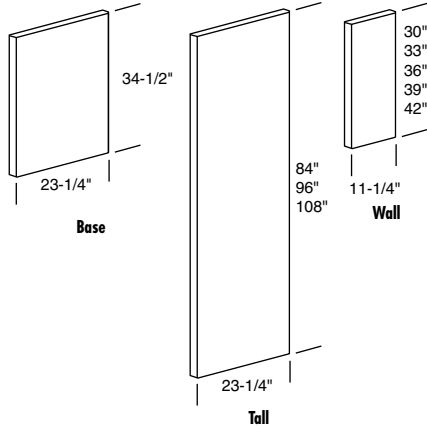

End Panel Skins	
WBEP (3/16")	134
WVEPBH (3/16")	134
WTEP84 (3/16")	321
WTEP96 (3/16")	370
WTEP108[†] (3/16")	556
WWEP30 (3/16")	64
WWEP33 (3/16")	75
WWEP36 (3/16")	75
WWEP39 (3/16")	82
WWEP42 (3/16")	86

1. Opaques will be constructed entirely of MDF.
   - 3/16" thick wood veneered, MDF core.
   - 12" deep panels - RD9, RD6 available.
   - 24" deep panels - RD12, RD15, RD18, and RD21 available.
   - When ordering Rustic Hickory, Hickory will be substituted.
2. [†]WTEP108 only available in Maple.

LBEP (5/32")	54
LTEP84 (5/32")	116
LTEP96 (5/32")	127
LWEP30 (5/32")	25
LWEP33 (5/32")	27
LWEP36 (5/32")	27
LWEP39 (5/32")	30
LWEP42 (5/32")	35

- 5/32" thick laminated plywood. Not available in Aloe, Cadet, or Onyx.
- 12" deep panels - RD9, RD6 available.
- 24" deep panels - RD12, RD15, RD18, and RD21 available.
- When ordering Rustic Hickory, Hickory will be substituted.