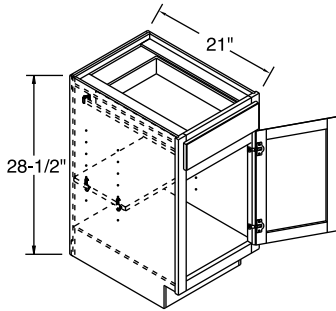

- Adjustable half-depth shelf.

DHB12-DHB24

DHB24B

		7	8	9	10	11	12		
Model	Cubic Feet	Bayport Hickory Bexley Maple Brenner Maple Dover Hickory Dover Oak Eastport Maple Harbour Court Thermofoil Heritage Maple Heritage Rustic Hickory Hershing Maple Jordan Cherry	Juno Laminate Madison Maple Montella Oak Ogilby Maple Rainier Maple Sedona Maple Sedona Rustic Hickory Tennyson Thermofoil Tennyson Maple Westlake Maple	Heartland Cherry Lawry Cherry	Bayport Maple Dover Maple Dover Rustic Hickory Montella Maple	Bexley Cherry Brenner Cherry Eastport Cherry Heritage Cherry Hershing Cherry Madison Cherry	Ogilby Cherry Rainier Cherry Sedona Cherry Tennyson Cherry Warner Maple Westlake Cherry	Bayport Cherry Dover Cherry Montella Cherry	Warner Cherry
		DHB12 L or R	5.7	511	524	554	564	609	670
DHB15 L or R	6.9	537	551	580	592	646	709		
DHB18 L or R	8.1	590	605	639	650	703	772		
DHB21 L or R	9.3	649	668	704	718	775	852		
DHB24 L or R	10.6	709	729	767	784	849	932		
DHB24B	10.6	709	729	767	784	849	932		