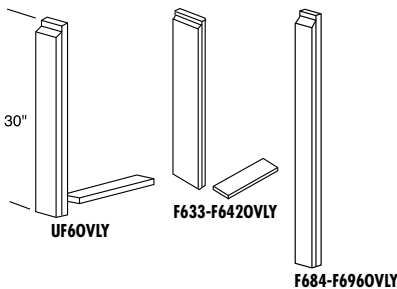

6" Filler with 5 1/2" Overlay

UF60VLY (28 3/4"H)	186
F633OVLY (31 3/4"H)	202
F636OVLY (34 3/4"H)	202
F639OVLY (37 3/4"H)	217
F642OVLY (40 3/4"H)	236
F684OVLY (78 1/4"H)	393
F687OVLY (81 1/4"H)	420
F690OVLY (84 1/4"H)	420
F693OVLY (87 1/4"H)	449
F696OVLY (90 1/4"H)	449

- Available only on modified full overlay door styles.
- Finished on front and all edges (backs are not finished).
- 3/4" thick filler, 3/4" thick overlay.
- When Juno is ordered, the overlay will be textured laminate.