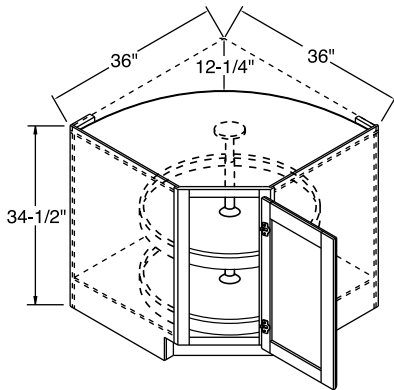

- Two 24" diameter polymer shelves that spin independently.
- Decorative hardware screws must be countersunk to prevent scratching of adjacent cabinets and face frame.
- Drum is composed of 1/8" thick non-print hardboard.