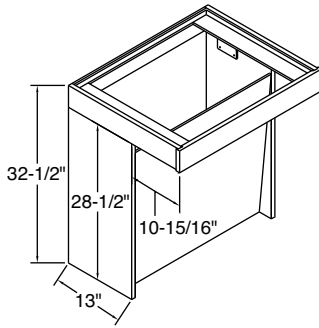

206

Universal Access Base Microwave Cabinet with Standard Drawer

		1	2	3	4	5	6
BMWSD3032.5	16.6	884	911	930	947	957	975

- Cabinet interior finished to match cabinet face frame.

		7	8	9	10	11	12		
Model	Cubic Feet	Bayport Hickory Bexley Maple Brenner Maple Dover Hickory Dover Oak Eastport Maple Harbour Court Thermofoil Heritage Maple Heritage Rustic Hickory Hershing Maple Jordan Cherry	Juno Laminate Madison Maple Montella Oak Ogilby Maple Rainier Maple Sedona Maple Sedona Rustic Hickory Sedona Thermofoil Tennyson Maple Westlake Maple	Heartland Cherry Lawry Cherry	Bayport Maple Dover Maple Dover Rustic Hickory Montella Maple	Bexley Cherry Brenner Cherry Eastport Cherry Heritage Cherry Hershing Cherry Madison Cherry	Ogilby Cherry Rainier Cherry Sedona Cherry Tennyson Cherry Warner Maple Westlake Cherry	Bayport Cherry Dover Cherry Montella Cherry	Warner Cherry
		SU3032.5	3.8	842	860	908	925	999	1101
SU3332.5	4.0	895	918	969	988	1069	1175		
SU3632.5	4.6	951	973	1027	1048	1127	1244		