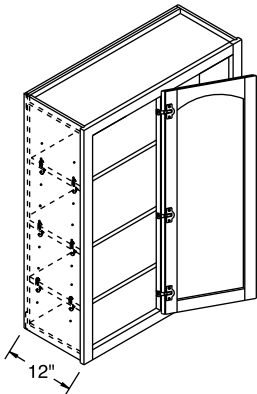

Wall Corner Single Door, 39" High

		1	2	3	4	5	6
WC2439 BL or BR	8.6	461	542	570	605	675	683
WC2739 BL or BR	9.6	490	571	600	639	709	720
WC3039 BL or BR	10.6	519	607	637	675	758	768
WC3339 BL or BR	11.6	551	646	679	718	808	820
WC3639 BL or BR	12.6	583	685	720	761	857	873

- BL or BR indicates void. BR (right) void shown.
- Includes one 3" filler, shipped unattached.