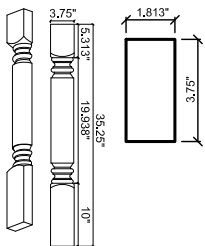

Decorative Supports — Turned Post

TURNED POST 762

- When ordering Rustic Hickory, Hickory will be substituted.

Decorative Supports — Turned Post Split

SPLIT TURNED POST 383

- When ordering Rustic Hickory, Hickory will be substituted.

Decorative Supports — Bijou Bun Foot

BJIJFOOT 370

- Not available in Hickory or Rustic Hickory.

Decorative Supports — Craftsman Foot

JCRAFTFOOT 167

- Not available in Hickory or Rustic Hickory.

Decorative Supports — Kensington Bun Foot

JCRBUNFOOT 208

- Not available in Hickory or Rustic Hickory.

Decorative Supports — Lille Foot

LIFOOT 376

- Not available in Hickory or Rustic Hickory.

Decorative Supports — Square Bun Foot

JFOOTSQUARE 418

- Not available in Hickory or Rustic Hickory.

Decorative Supports — Tapered Leg

TAPERED LEG 172

- Trimmable.
- When ordering Rustic Hickory, Hickory will be substituted.

Premium trim items (...P) will be textured laminate. All others, excluding Overlay Fillers and Fillers with Overlays, will match the cabinet box color.