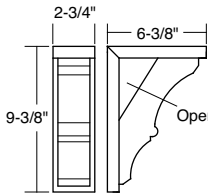

Olde World Bracket

JBRACKETOWD

565

- Not available in Hickory or Rustic Hickory.
- In order to support substantial weight, corbel must be properly installed with the attachment screws driven in a wall stud.