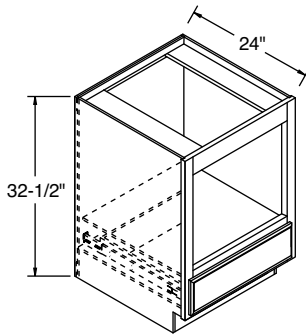

206

Universal Access Base Microwave Cabinet with Standard Drawer

		1	2	3	4	5	6
BMWSD3032.5	16.6	884	911	930	947	957	975

- Cabinet interior finished to match cabinet face frame.

		7	8	9	10	11	12		
Model	Cubic Feet	Bayport Hickory Bexley Maple Brenner Maple Dover Hickory Dover Oak Eastport Maple Harbour Court Thermofoil Heritage Maple Heritage Rustic Hickory Hershing Maple Jordan Cherry	Juno Laminate Madison Maple Montella Oak Ogilby Maple Rainier Maple Sedona Maple Sedona Rustic Hickory Sedona Thermofoil Tennyson Maple Westlake Maple	Heartland Cherry Lawry Cherry	Bayport Maple Dover Maple Dover Rustic Hickory Montella Maple	Bexley Cherry Brenner Cherry Eastport Cherry Heritage Cherry Hershing Cherry Madison Cherry	Ogilby Cherry Rainier Cherry Sedona Cherry Tennyson Cherry Warner Maple Westlake Cherry	Bayport Cherry Dover Cherry Montella Cherry	Warner Cherry
		SU3032.5	3.8	842	860	908	925	999	1101
SU3332.5	4.0	895	918	969	988	1069	1175		
SU3632.5	4.6	951	973	1027	1048	1127	1244		