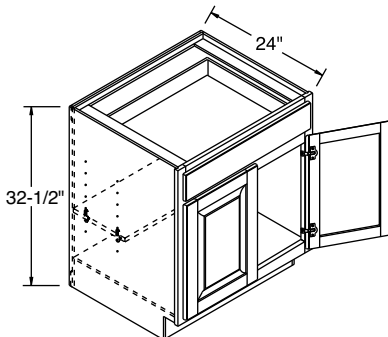

Universal Access Base, Double Door

		1	2	3	4	5	6
B2432.5B	13.5	544	653	698	731	767	818

• Adjustable half-depth shelf.