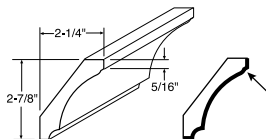

Crown Moulding — Large Cove Crown

LCOVE

271

- One 8' section.
- When ordering Rustic Hickory, Hickory will be substituted.