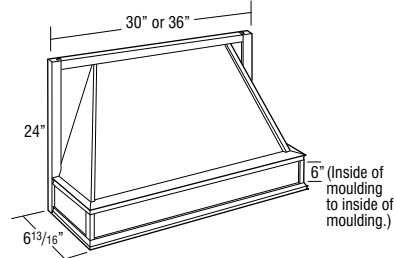

MODEL CUBIC FEET PRICE
Tapered Wood Hood

TWH30	4.7	1640
TWH36	5.6	1724

- Wood hoods are designed for use with decorative overlays.
- Install Wood Hood between adjacent cabinets.
- Check your local building code for installation heights above the range.
- Tapered design.
- Liner opening size: 10 1/4" deep x 19 1/2" wide.
- Silver metallic liner included, not available for order separately.
- Wood hoods ordered in Rustic Hickory will not feature Rustic characteristics.
- Exhaust system not included. Compatible with all Homecrest blowers.

MODIFICATIONS
No modifications available for these products.