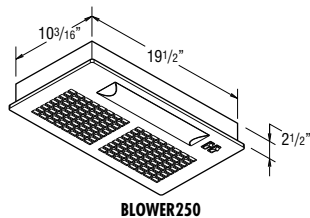

MODEL	CUBIC FEET	PRICE
Designer Range Hood Blower		

BLOWER500	1.8	2729

- 500 CFM.
- Two 20 watt halogen lamps included (12 volt, G4 base).
- Installation instructions and warranty information included.
- Powder coated silver metallic finish.
- Three speed push button control.
- Includes two removable dishwasher safe grease filters.
- Designed for use in applications up to 60,000 BTUs.
- Compatible with all Wood Hoods.

MODIFICATIONS
No modifications available for these products.

MODEL	CUBIC FEET	PRICE
Tapered Wood Hood Blower		

BLOWER390	2.1	1604

- Range Hood Component Package has 3-speed centrifugal fan and lighted filter control.
- 6" diameter vent.
- 1 year warranty.
- Sound rating is 6 sones.
- Uses 3.2 amps.
- Two 40 watt candelabra lights required, but not included.
- Silver metallic exterior finish.
- Includes removable dishwasher safe grease filter.
- Compatible with all Wood Hoods.

BLOWER250	2.1	844

- Range Hood Component Package has 2-speed single axial fan with lighted filter control.
- 7" diameter vent.
- 1 year warranty.
- Sound rating is 8 sones.
- Uses 2.1 amps.
- Two 40 watt candelabra lights required, but not included.
- Silver metallic exterior finish.
- Includes removable dishwasher safe grease filter.
- Compatible with all Wood Hoods.

MODIFICATIONS
No modifications available for these products.

MODEL	CUBIC FEET	PRICE
Designer Range Hood Ductless Conversion Kit and Filter Kits		

DWK500	1.1	182

FILTER250/390	0.5	49

FILTER500	0.7	172