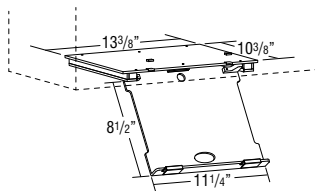

Tablet Holder

TABLEHLDR	229

- Mounts under 15" wide cabinet or wider.
- Designed for cabinets a minimum of 12" deep.
- Features an acrylic mounting base and pull-down tablet holder tray.
- Tray is movable forward and backward with a slight side to side rotation, and can be utilized at any position.
- Tray has side cut-outs for a charging cord and can be used to store most tablets when closed, depending on overall thickness, width, height, and weight of the tablet.
- Maximum dimensions for tablet: 11 1/4" x 8 1/2" x 1 1/8" thick. Maximum tablet weight is 3 1/2 lbs.
- Tablet holder has an overall height of 1 17/32" when installed and in closed position (measured from the bottom panel of the cabinet), 0.78" visible from front of cabinet when closed.
- Installation instructions included.