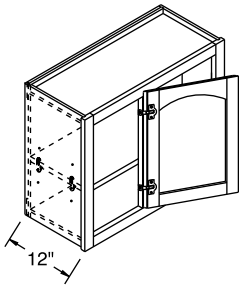

Model	A Min. Space	B Max. Pull*	C Max. Space	D Cabinet Opening	E* Full Overlay		E Partial Overlay		F Actual Cabinet
					At Min.	At Max.	At Min.	At Max.	
WC24..	24"	3"	27"	7 1/2"	1 3/4"	4 3/4"	2 1/2"	5 1/2"	24"
WC27..	27"	3"	30"	10 1/2"	1 3/4"	4 3/4"	2 1/2"	5 1/2"	27"
WC30..	30"	3"	33"	13 1/2"	1 3/4"	4 3/4"	2 1/2"	5 1/2"	30"
WC33..	33"	3"	36"	16 1/2"	1 3/4"	4 3/4"	2 1/2"	5 1/2"	33"
WC36..	36"	3"	39"	19 1/2"	1 3/4"	4 3/4"	2 1/2"	5 1/2"	36"
WC42..	42"	3 1/2"	45 1/2"	2 - 11 1/2"	1 1/4"	4 1/4"	2"	5"	42"
WC48..	48"	3 1/2"	51 1/2"	2 - 14 1/2"	1 1/4"	4 1/4"	2"	5"	48"

*Minimum/maximum space between inside edge of door and face of filler/adjoining cabinet. Blind center stile is 6 3/4".

Wall Corner Single Door, 24" High

		1	2	3	4	5	6
Model	Cubic Feet	Arbor Hickory Arbor Oak Laurel Hickory Laurel Oak	Arbor Maple Arbor Rustic Hickory Jordan Oak Laurel Maple Lautner Hickory	Cara Thermofoil Heartland Hickory Heartland Oak Jordan Maple Lautner Maple Laury Hickory	Arbor Cherry Laurel Cherry	Heritage Hickory Heritage Oak Lautner Cherry Ogilby Hickory Ogilby Oak	Bexley Hickory Brenner Oak Eastport Oak Heartland Maple Hershing Hickory Hershing Oak Lawry Maple Sedona Hickory Sedona Oak Tennysen Oak
WC2724 BL or BR	6.2	347	410	431	454	486	493

- BL or BR indicates void. BR (right) void shown.
- Includes one 3" filler, shipped unattached.