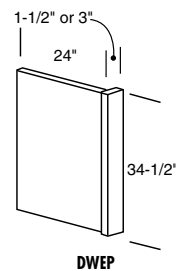

Column Box Fillers, 6" Wide — Tall - 21" and 24" Deep

CB684-21PL	679
CB687-21PL	729
CB690-21PL	729
CB693-21PL	779
CB696-21PL	833
CB684-24PL	817
CB687-24PL	875
CB690-24PL	875
CB693-24PL	935
CB696-24PL	1000
CB684-21FL	1480
CB687-21FL	1584
CB690-21FL	1584
CB693-21FL	1695
CB696-21FL	1814
CB684-24FL	1630
CB687-24FL	1743
CB690-24FL	1743
CB693-24FL	1866
CB696-24FL	1996

- When ordering Rustic Hickory, Hickory will be substituted.
- FPEB construction.

Premium trim items (.P) will be textured laminate. All others, excluding Overlay Fillers and Fillers with Overlays, will match the cabinet box color.

Dishwasher Front Panels

DWP (3/16")	126
LDWP (5/32")	126

- 3/16" thick wood veneered, MDF core.
- 5/32" thick laminated plywood.
- DWP - When ordering Rustic Hickory, Hickory will be substituted.
- LDWP - Available in thermofoil and opaques except Aloe, Cadet, or Onyx.

Dishwasher End Panels

DWEP1.5	132
DWEP3	185
DWEP3OVLY	290

- DWEP1.5 and DWEP3 constructed of 3/8" thick laminated furniture board.
- Modified full overlay styles, order DWEP3OVLY available in Rustic Hickory.
- RD12, RD15, RD18 and RD21 available.
- When specifying Aloe, Cadet, or Onyx, PEF must be specified in order for panel to match.

Modifications	FPEB
	•