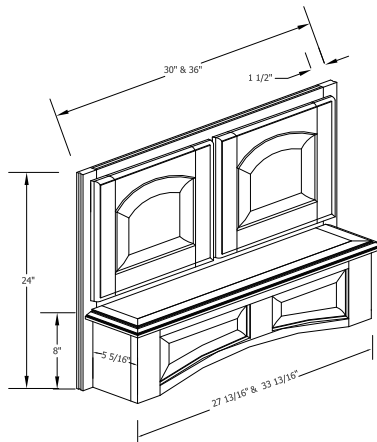

MODEL	CUBIC FEET	PRICE
Wood Hood Canopy Arch, 24" High		
WHCA30	4.3	2882
WHCA36	5.1	3113

- Operable doors.
- Doors available arch or square.
- Install wood hood canopy between adjacent cabinets.
- Powder coated silver metallic metal liner included.
- Check your local building code for installation heights above the range.
- Exhaust system not included. Compatible with all Homecrest blowers.

Modifications	INTGH
	•

Wood Hood Canopy Arch, 30" High		
WHCA3030	5.3	3051
WHCA3630	6.3	3295

- Operable doors.
- Doors available arch or square.
- Install wood hood canopy between adjacent cabinets.
- Powder coated silver metallic metal liner included.
- Check your local building code for installation heights above the range.
- Exhaust system not included. Compatible with all Homecrest blowers.

Modifications	INTGH
	•