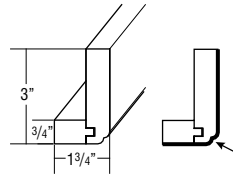

Starter Moulding — Starter Moulding

STR8 323

- One 8' section.
- When ordering Rustic Hickory, Hickory will be substituted.