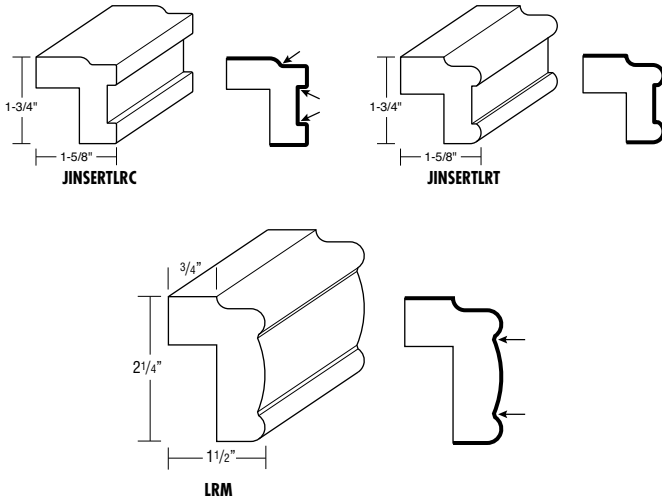

Light Rails

JINSERTLRC (Contemporary) 346

JINSERTLRT (Traditional) 346

- One 8' section.
- Not available in Hickory or Rustic Hickory.
- Designed for use with all 3/4" insert mouldings.

LRM (Light Rail Moulding) 346

- One 8' section.
- When ordering Rustic Hickory, Hickory will be substituted.