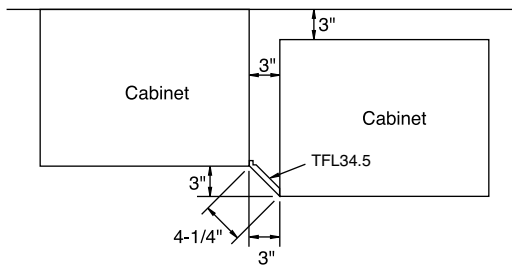

Transition Base Fillers

TFL34.5 L or R	193
TF34.5	193
TFPL34.5	193

- TFL34.5 L or R is fluted.
- TF34.5 is grooved.
- TFPL34.5 is plain.
- When ordering Rustic Hickory, Hickory will be substituted.