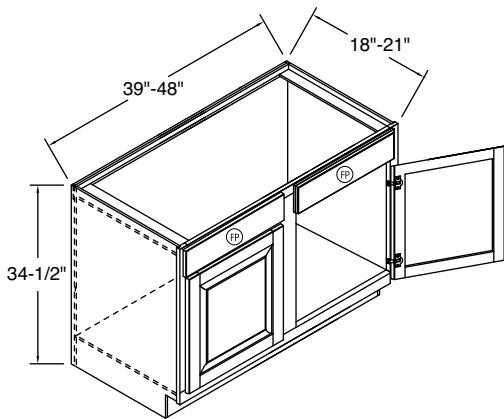

Vanity Sink Base with False Panels, 34 1/2" High, 18" or 21" Deep

274

VANITY CABINETS

Model	Cubic Feet	1	2	3	4	5	6
		Arbor Hickory Arbor Oak Laurel Hickory Laurel Oak	Arbor Maple Arbor Rustic Hickory Jordan Oak Laurel Maple Lautner Hickory	Cara Thermofoil Heartland Hickory Heartland Oak Jordan Maple Lautner Maple Laury Hickory	Arbor Cherry Laurel Cherry	Heritage Hickory Heritage Oak Lautner Cherry Ogilby Hickory Ogilby Oak	Bexley Hickory Brenner Oak Eastport Oak Heartland Maple Hersling Hickory Hersling Oak Laury Maple Sedona Hickory Sedona Oak Tennysen Oak
VSB3918BH	17.3	612	711	789	793	870	919
VSB4218BH	18.6	632	736	817	820	898	951
VSB4518BH	19.9	653	762	846	848	931	985
VSB4818BH	21.1	675	788	874	876	961	1019
VSB39BH	19.9	557	647	717	720	790	835
VSB42BH	21.4	575	670	741	744	817	863
VSB45BH	22.8	595	694	768	770	846	895
VSB48BH	24.3	614	716	793	795	874	925
VSB5418BH	23.7	889	1031	1102	1147	1217	1249
VSB5718BH	24.9	936	1086	1161	1209	1280	1314
VSB6018BH	26.0	985	1143	1222	1272	1349	1383
VSB54BH	27.2	810	937	1002	1042	1107	1136
VSB57BH	28.7	851	986	1056	1098	1165	1195
VSB60BH	30.1	895	1039	1112	1156	1226	1257

VSB3918BH-VSB4818BH
VSB39BH-VSB48BH