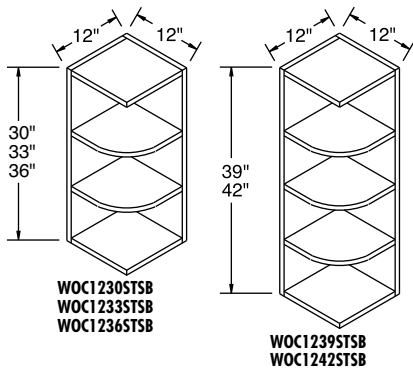

MODEL	CUBIC FEET	PRICE
Wall Outside End Shelf, Square Top, Square Bottom, 12" Radius		
WOC1230STSB	3.6	509
WOC1233STSB	4.0	606
WOC1236STSB	4.3	606
WOC1239STSB	4.7	655
WOC1242STSB	5.0	713

- Hardwood veneer on 3/4" furniture board core.
- Matching interior.
- Veneer construction, finished to match cabinet face frame. Thermofoil styles are laminate.
- When ordering Rustic Hickory, Hickory will be substituted.
- Shelves are fixed.

MODIFICATIONS
No modifications available for these products.