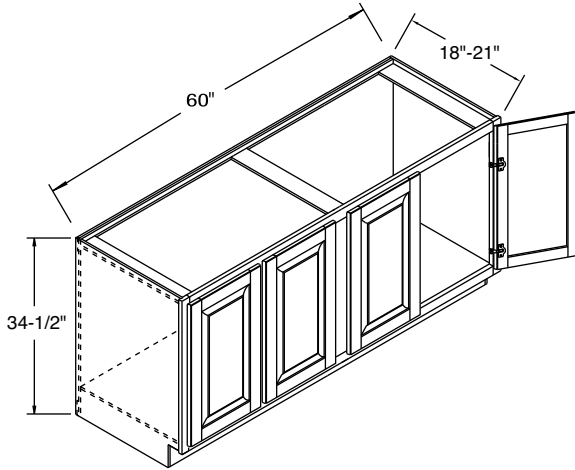

Vanity Sink Base with Full Height Doors, 34 1/2" High, 18" or 21" Deep

		1	2	3	4	5	6
Model	Cubic Feet	Arbor Hickory Arbor Oak Laurel Hickory Laurel Oak	Arbor Maple Arbor Rustic Hickory Jordan Oak Laurel Maple Lautner Hickory	Cara Thermofoil Heartland Hickory Heartland Oak Jordan Maple Lautner Maple Laury Hickory	Arbor Cherry Laurel Cherry	Heritage Hickory Heritage Oak Lautner Cherry Ogilby Hickory Ogilby Oak	Bexley Hickory Brenner Oak Eastport Oak Heartland Maple Hershing Hickory Hershing Oak Laury Maple Sedona Hickory Sedona Oak Tennison Oak
VSB6018FHBH	26.2	951	1140	1232	1271	1360	1443
VSB60FHBH	30.1	977	1174	1269	1307	1398	1485

276

VANITY CABINETS