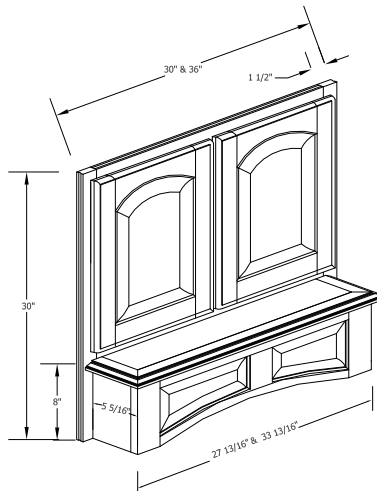

MODEL	CUBIC FEET	PRICE
Designer Range Hood Square		
DRH36S	11.6	3044
DRH42S	13.4	3239

- Wood hoods are designed for use with decorative accents.
- Freestanding unit (must be properly secured to wall and cannot be attached to adjacent cabinets).
- Chimney available (RHC...). See page 147.
- Check your local building code for installation heights above the range.
- Powder coated silver metallic metal liner included.
- Installation instructions and hardware included.
- When ordering Rustic Hickory, Hickory will be substituted.
- Exhaust system not included. Compatible with all Homecrest blowers.

MODIFICATIONS
No modifications available for these products.

Range Hood Chimney		
RHC36	3.5	511
RHC42	4.4	579

- 3/4" thick plywood.
- Trimmable.
- Optional accessory for Designer Range Hoods Arch and Square.
- When ordering Rustic Hickory, Hickory will be substituted.

MODIFICATIONS
No modifications available for these products.

MODEL	CUBIC FEET	PRICE
Wood Hood Canopy Arch, 24" High		
WHCA30	4.3	2882
WHCA36	5.1	3113

- Operable doors.
- Doors available arch or square.
- Install wood hood canopy between adjacent cabinets.
- Powder coated silver metallic metal liner included.
- Check your local building code for installation heights above the range.
- Exhaust system not included. Compatible with all Homecrest blowers.

Modifications	INTGH
	•

Wood Hood Canopy Arch, 30" High		
WHCA3030	5.3	3051
WHCA3630	6.3	3295

- Operable doors.
- Doors available arch or square.
- Install wood hood canopy between adjacent cabinets.
- Powder coated silver metallic metal liner included.
- Check your local building code for installation heights above the range.
- Exhaust system not included. Compatible with all Homecrest blowers.

Modifications	INTGH
	•