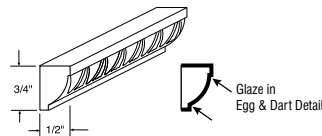

Moulding Inserts — Egg & Dart

EDM 238

- Designed to face mount on SWVCRM8.
- One 8' section.
- Not available in Hickory or Rustic Hickory.