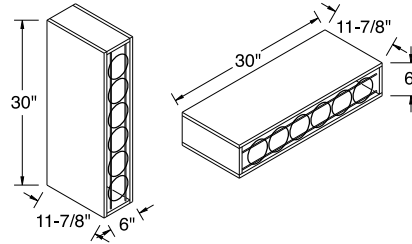

MODEL	CUBIC FEET	PRICE
Wine Rack		
WR630	2.1	333

- Vertical or horizontal application.
- Chrome bottle racks.
- 3/4" wood veneer construction.

Modifications	ADDTK
	•

Condiment Shelf		
CS30	0.5	356
CS48	0.6	436

- Bottom shelf depth is 3".
- Top is open; designed to mount under wall cabinet.
- 3/4" hardwood end panel and shelf with 3/8" plywood back panel.
- Requires field assembly.
- Trimmable.

MODIFICATIONS
No modifications available for these products.