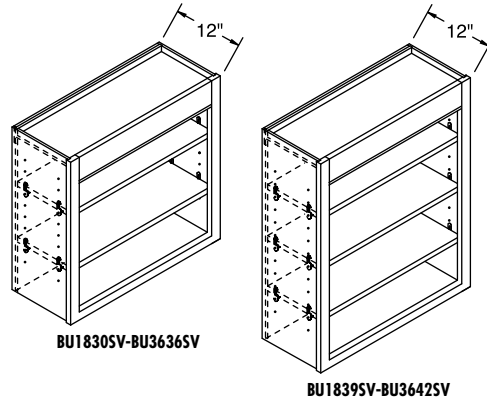

MODEL	CUBIC FEET	PRICE
Wall Bookcase Unit with Straight Valance		
BU1830SV	5.2	783
BU1833SV	5.7	835
BU1836SV	6.2	887
BU2430SV	6.7	897
BU2433SV	7.4	957
BU2436SV	8.0	1017
BU3030SV	8.3	1088
BU3033SV	9.1	1160
BU3036SV	9.9	1233
BU3630SV	9.9	1273
BU3633SV	10.8	1357
BU3636SV	11.7	1443
BU1839SV	6.6	939
BU1842SV	7.1	991
BU2439SV	8.6	1076
BU2442SV	9.3	1136
BU3039SV	10.6	1305
BU3042SV	11.4	1378
BU3639SV	12.6	1527
BU3642SV	13.5	1612

- 30", 33", and 36" have 2 adjustable shelves; 39" and 42" have 3 adjustable shelves.
- Tops and backs are 3/8" thick hardwood veneer plywood.
- Ends are 1/2" thick hardwood veneer plywood.
- Matching interiors.
- 3/4" plywood shelving.
- When ordering Rustic Hickory, Hickory will be substituted.

Modifications	ADDTK	EXB	EXL	EXR	FPEB	FTK	ID	MI	RD	RECTKL	RECTKR
	•	•	•	•	•	•	•	STD	•	•	•

Construction Upgrades	APF
	STD