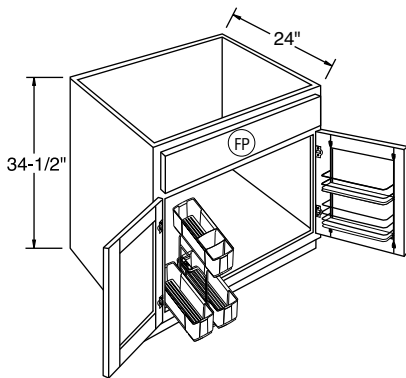

• 13 1/2" panel can be trimmed up to 12".

Sink Base SuperCabinet™ with Caddy

SB36CDY L or R	20.9	1	2	3	4	5	6
		995	1113	1188	1192	1266	1325

- L or R designates caddy location.
- Caddy is removable and portable.
- Caddy dimensions are: 9 15/16" wide x 18 5/16" tall x 18 5/8" deep.
- Door opposite caddy features a chrome and wood two-tiered rack.
- Door rack width is 13 7/8".
- Door rack depth is 3 1/2".