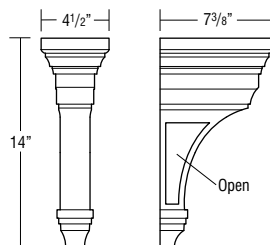

14" Arts & Crafts Open Corbel

JCORBELARTO

1126

- Not available in Hickory or Rustic Hickory.
- In order to support substantial weight, corbel must be properly installed with the attachment screws driven in a wall stud.