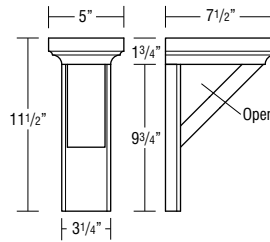

14" Arts & Crafts Corbel

CORBELART14

971

- Not available in Hickory or Rustic Hickory.
- In order to support substantial weight, corbel must be properly installed with the attachment screws driven in a wall stud.