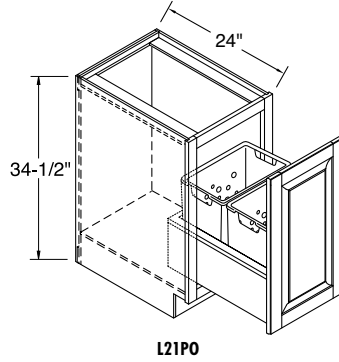

1	2	3	4	5	6
Model	Cubic Feet	Arbor Hickory Arbor Oak Laurel Hickory Laurel Oak	Arbor Maple Arbor Rustic Hickory Jordan Oak Laurel Maple Lautner Hickory	Cara Thermofoil Heartland Hickory Heartland Oak Jordan Maple Lautner Maple Lawry Hickory	Arbor Cherry Laurel Cherry	Heritage Hickory Heritage Oak Lautner Cherry Ogilby Hickory Ogilby Oak	Bexley Hickory Brenner Oak Eastport Oak Heartland Maple Hershing Hickory Hershing Oak Lawry Maple Sedona Hickory Sedona Oak Tennysen Oak
L15PO	9.3	843	987	1056	1074	1145	1195
L21PO	12.6	1069	1261	1337	1382	1452	1537

- L15PO includes one 35 qt. laundry basket.
- L21PO includes two 35 qt. laundry baskets.
- Pull-out uses SoftTouch guides.
- Bottom drawer is dovetailed.