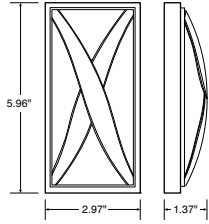

ROSETTECR

254

- Apply with small brad.
- Not available in Hickory or Rustic Hickory.

Decorative Ornaments — Mission Rosette

ROSETTEMIS

177

- Apply with small brad.
- Not available in Hickory or Rustic Hickory.