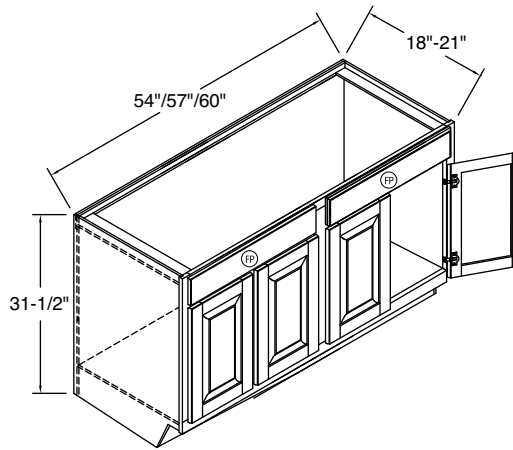

VSB5418-VSB6018
VSB54-VSB60