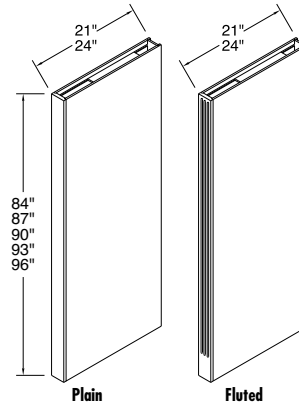

Column Box Fillers, 3" Wide — Tall - 21" or 24" Deep

CB384-21PL	679
CB384-24PL	817
CB387-21PL	729
CB387-24PL	875
CB390-21PL	729
CB390-24PL	875
CB393-21PL	779
CB393-24PL	935
CB396-21PL	833
CB396-24PL	1000
CB384-21FL	852
CB384-24FL	1023
CB387-21FL	912
CB387-24FL	1094
CB390-21FL	912
CB390-24FL	1094
CB393-21FL	974
CB393-24FL	1170
CB396-21FL	1043
CB396-24FL	1251

- When ordering Rustic Hickory, Hickory will be substituted.
- FPEB construction.