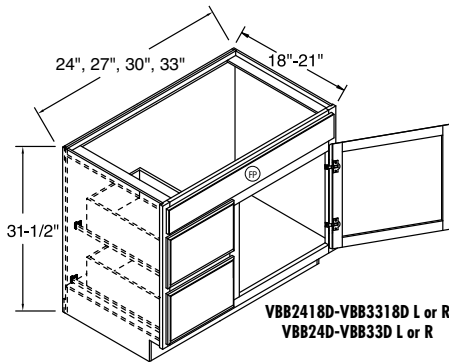

292

VANITY CABINETS

Model	Cubic Feet	1	2	3	4	5	6
		Arbor Hickory Arbor Oak Laurel Hickory Laurel Oak	Arbor Maple Arbor Rustic Hickory Jordan Oak Laurel Maple Lautner Hickory	Cara Thermofoil Heartland Hickory Heartland Oak Jordan Maple Lautner Maple Laury Hickory	Arbor Cherry Laurel Cherry	Heritage Hickory Heritage Oak Lautner Cherry Ogilby Hickory Ogilby Oak	Bexley Hickory Brenner Oak Eastport Oak Heartland Maple Hershing Hickory Hershing Oak Laury Maple Sedona Hickory Tennison Oak
VBB2418D L or R	10.1	586	709	750	792	824	864
VBB2718D L or R	11.2	614	728	769	811	845	887
VBB3018D L or R	12.4	643	744	787	827	863	909
VBB3318D L or R	13.6	691	799	831	887	915	956
VBB24D L or R	11.6	586	709	750	792	824	864
VBB27D L or R	12.9	614	728	769	811	845	887
VBB30D L or R	14.3	643	744	787	827	863	909
VBB33D L or R	15.6	691	799	831	887	915	956
VB3018D L or R	12.4	643	744	787	827	863	909
VB3618D L or R	14.7	739	852	876	946	966	1003
VB30D L or R	14.3	643	744	787	827	863	909
VB36D L or R	16.9	739	852	876	946	966	1003
VBB3618D L or R	14.7	739	852	876	946	966	1003
VBB36D L or R	16.9	739	852	876	946	966	1003
VBB3918D L or R	15.9	835	978	1010	1087	1114	1166
VBB39D L or R	18.3	835	978	1010	1087	1114	1166

- L or R indicates drawer location.
- VBB3918D and VBB39D have 3 drawers.
- VBB cabinets utilize drawers from a 12" wide vanity base.
- VB30 cabinets utilize drawers from a 15" wide vanity base.
- VB36 cabinets utilize drawers from an 18" wide vanity base.