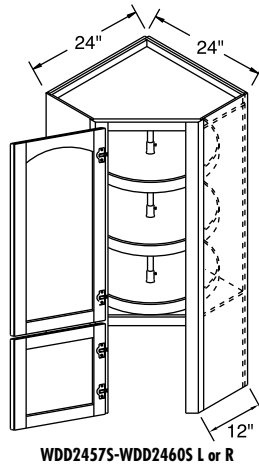

Wall Diagonal with Lower Door and Lazy Susan, 48", 51", 54", 57", or 60" High, 24" x 24"

Model	Cubic Feet	1	2	3	4	5	6
		Arbor Hickory Arbor Oak Laurel Hickory Laurel Oak	Arbor Maple Arbor Rustic Hickory Jordan Oak Laurel Maple Lautner Hickory	Cara Thermofoil Heartland Hickory Heartland Oak Jordan Maple Lautner Maple Lauvy Hickory	Arbor Cherry Laurel Cherry	Heritage Hickory Heritage Oak Lautner Cherry Ogilby Hickory Ogilby Oak	Bexley Hickory Brenner Oak Eastport Oak Heartland Maple Hershing Hickory Hershing Oak Lauvy Maple Sedona Hickory Sedona Oak Tennysen Oak
WDD2448S L or R	19.6	1641	1847	1939	2055	2100	2131
WDD2451S L or R	20.7	1835	2045	2149	2274	2369	2406
WDD2454S L or R	21.9	1835	2045	2149	2274	2369	2406
WDD2457S L or R	23.1	1926	2149	2254	2387	2488	2526
WDD2460S L or R	24.2	2020	2231	2342	2481	2636	2676

- Cabinets require 24" x 24" of corner wall space.
- Bottom door will always be square.
- Bottom section does not have floor.
- 18" diameter white polymer shelves.
- When ordering Aloe, Cadet, or Onyx, APF or PEF must be specified.