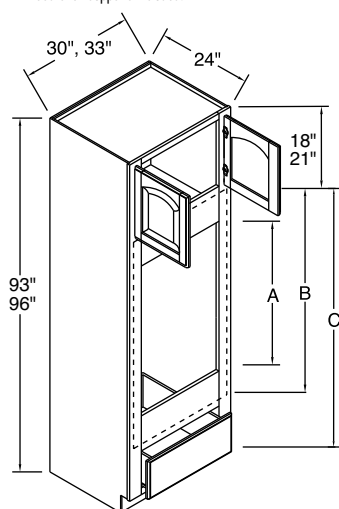

Double Oven Cabinet, Deep Drawer, 93" or 96" Tall, 24" Deep

Model	Cubic Feet	1	2	3	4	5	6
		Arbor Hickory Arbor Oak Laurel Hickory Laurel Oak	Arbor Maple Arbor Rustic Hickory Jordan Oak Laurel Maple Lautner Hickory	Cara Thermofoil Heartland Hickory Heartland Oak Jordan Maple Lautner Maple Laury Hickory	Arbor Cherry Laurel Cherry	Heritage Hickory Heritage Oak Lautner Cherry Ogilby Hickory Ogilby Oak	Bexley Hickory Brenner Oak Eastport Oak Heartland Maple Hershing Hickory Hershing Oak Laury Maple Sedona Hickory Sedona Oak Tennysen Oak
OD3093DD	45.7	1661	1769	1772	1944	1979	2061
OD3393DD	50.0	1811	1929	1934	2122	2154	2270
OD3096DD	47.2	1661	1769	1772	1944	1979	2061
OD3396DD	51.6	1811	1929	1934	2122	2154	2270

- Toekick assembly shipped unattached.
- Oven cavity is standard interior.
- Modified Full overlay styles feature face mount hinges.
- All top and bottom cross rails are 1 1/2" wide.
- All cabinets have 3" stiles on frame.
- Be sure to confirm a heat shield is built into your appliance by the manufacturer or install the heat shield included with your appliance.
- Heat shields are also sold separately as an accessory.
- Wood oven supports included.

Double Oven Deep Drawer	(Width Cutout)		(Height Cutout)		
	Min.	Max.	Min. A	Max. B	Max. C
30"	24"	28 1/2"	39 15/16"	54 3/16"	65 1/4"
33"	27"	31 1/2"	39 15/16"	54 3/16"	65 1/4"