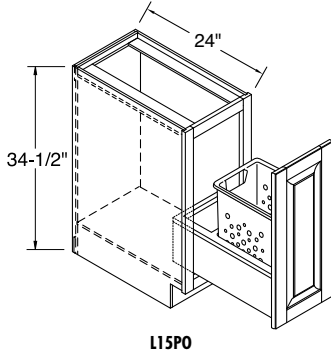

1	2	3	4	5	6
Model	Cubic Feet	Arbor Hickory Arbor Oak Laurel Hickory Laurel Oak	Arbor Maple Arbor Rustic Hickory Jordan Oak Laurel Maple Lautner Hickory	Cara Thermofoil Heartland Hickory Heartland Oak Jordan Maple Lautner Maple Lawry Hickory	Arbor Cherry Laurel Cherry	Heritage Hickory Heritage Oak Lautner Cherry Ogilby Hickory Ogilby Oak	Bexley Hickory Brenner Oak Eastport Oak Heartland Maple Hershing Hickory Hershing Oak Lawry Maple Sedona Hickory Sedona Oak Tennysen Oak
L15PO	9.3	843	987	1056	1074	1145	1195
L21PO	12.6	1069	1261	1337	1382	1452	1537

- L15PO includes one 35 qt. laundry basket.
- L21PO includes two 35 qt. laundry baskets.
- Pull-out uses SoftTouch guides.
- Bottom drawer is dovetailed.