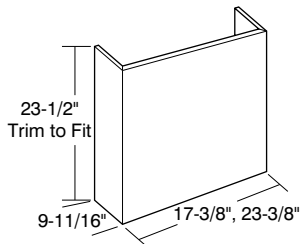

Range Hood Chimney		
RHC36	3.5	511
RHC42	4.4	579

- 3/4" thick plywood.
- Trimmable.
- Optional accessory for Designer Range Hoods Arch and Square.
- When ordering Rustic Hickory, Hickory will be substituted.

MODIFICATIONS
No modifications available for these products.