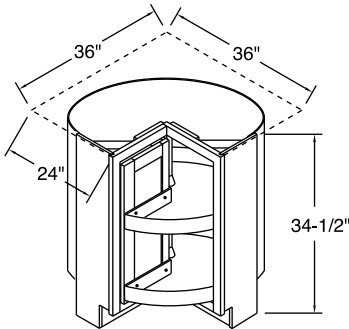

Base Lazy Susan Corner (With Revolving Door)

		1	2	3	4	5	6
Model	Cubic Feet	Arbor Hickory Arbor Oak Laurel Hickory Laurel Oak	Arbor Maple Arbor Rustic Hickory Jordan Oak Laurel Maple Lautner Hickory	Cara Thermofoil Heartland Hickory Heartland Oak Jordan Maple Lautner Maple Lawry Hickory	Arbor Cherry Laurel Cherry	Heritage Hickory Heritage Oak Lautner Cherry Ogilby Hickory Ogilby Oak	Bexley Hickory Brenner Oak Eastport Oak Heartland Maple Hershing Hickory Hershing Oak Lawry Maple Sedona Hickory Sedona Oak Tennysen Oak
BC36SPN	30.5	833	912	982	1016	1084	1166

- BC36SPN wall width is 36" x 36".
- Cabinet is drum-shaped; adjoining cabinets create sides.
- BC36SPN polymer shelves are 28" diameter with a chrome pole, shelves attach to doors.
- See Panels & Skins section for SE24 or SE24/PEF if used at end of cabinet run.
- Drum is composed of 1/8" thick non-print hardboard.