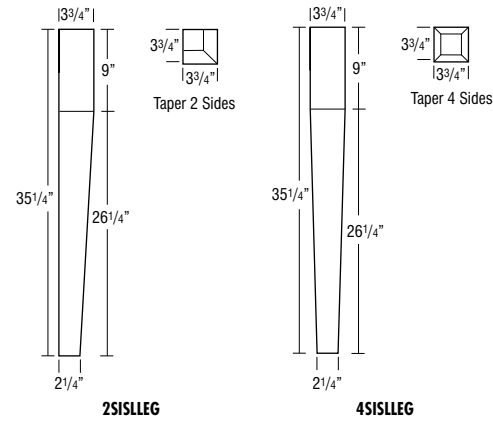

Decorative Supports — Island Leg, 2-Sided or 4-Sided, 35 1/4" High

2SISLLEG 930

4SISLLEG 1045

- When ordering Rustic Hickory, Hickory will be substituted.

Decorative Supports — Kensington Column

JCRLEG 730