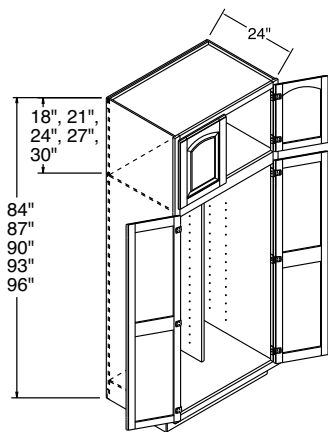

Pantry Cabinets, 84", 87", 90", 93", or 96" High

Model	Cubic Feet	1	2	3	4	5	6
		Arbor Hickory Arbor Oak Laurel Hickory Laurel Oak	Arbor Maple Arbor Rustic Hickory Jordan Oak Laurel Maple Lautner Hickory	Cara Thermofoil Heartland Hickory Heartland Oak Jordan Maple Lautner Maple Lawry Hickory	Arbor Cherry Laurel Cherry	Heritage Hickory Heritage Oak Lautner Cherry Ogilby Hickory Ogilby Oak	Bexley Hickory Brenner Oak Eastport Oak Heartland Maple Hershing Hickory Hershing Oak Lawry Maple Sedona Hickory Sedona Oak Tennysen Oak
PB3684	49.2	1728	1947	1967	2163	2163	2348
PB3687	50.9	1828	2052	2098	2282	2309	2495
PB3690	52.6	1828	2052	2098	2282	2309	2495
PB3693	54.3	1875	2135	2169	2375	2391	2600
PB3696	56.0	1875	2135	2169	2375	2391	2600

- All units have four butt doors.
- Lower section uses 2 doors that are pinned together and operate as a single door.
- 90" and 93" units have 1 adjustable half-depth shelf in top section.
- 96" units have 2 adjustable half-depth shelves in top section.
- 93" and 96" units have toe-kick assembly shipped unattached.
- Pantry cabinets have an 18" center partition. Order pantry shelf and/or insert kits separately.