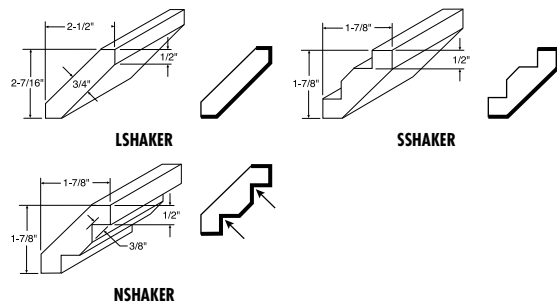

Crown Moulding — Shaker Crown

LSHAKE

192

SSHAKE

186

NSHAKE

186

- One 8' section.
- When ordering Rustic Hickory, Hickory will be substituted.