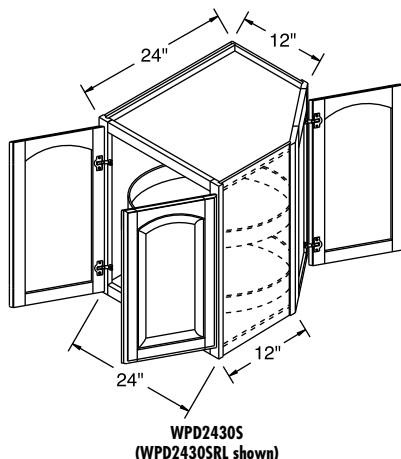

• WPD2430S has 18" diameter white polymer shelves.

Wall Peninsula Diagonal

Diagonals are different. All PLL, PLR, etc. designations refer to wall openings as well as hinge location. A PLL is left hinged on the kitchen (WD) side. The door on the peninsula side opens off the left side of the cabinet interior. The second L or R in the product code indicates the position of the 24" wide doors relative to the WD side.