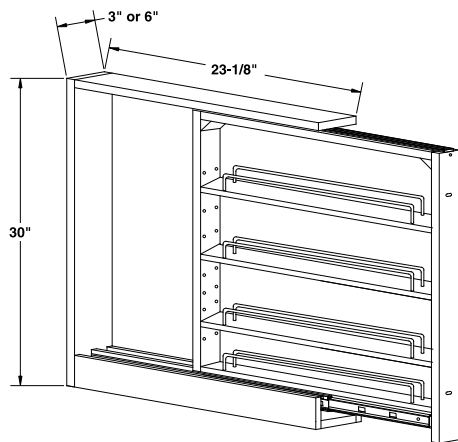

MODEL	CUBIC FEET	PRICE
Base Pull-Out		
BPOF3PL (Plain)	1.3	422
BPOF6PL (Plain)	2.5	520
BPOF3OV (Overlay)	1.3	446
BPOF6OV (Overlay)	2.5	572

- Actual space required is 3 1/8" and 6 1/8" wide. May require trimming for top moulding applications or countertops that lip over the base top rail.
- Recommended installation between 2 cabinets.
- Can also be installed between a cabinet and a wall or between a cabinet and an end panel; requires 1/4" space filler for clearance.
- Filler is included but unattached.
- Install unit before removing shipping brace and attaching filler.
- Overlay application includes profiled full overlay filler.
- Overlay application not available in Traditional reveal styles.
- Decorative hardware required on base units.
- Toekick not included; must be built up in the field.
- All styles feature a natural finish wood pull-out with adjustable shelves and chrome rail sides.
- Pull-out is full extension.

MODIFICATIONS
No modifications available for these products.

Base Outside Cabinet		
BOC L or R	7.7	755

- Angled pedestal design allows easier application of matching toekick.
- Veneer construction finished to match cabinet face frame.
- Matching interior.
- Cabinet is to be installed flush with face frame of the adjacent 24" deep base cabinet.
- When ordering Rustic Hickory, Hickory will be substituted.

MODIFICATIONS
No modifications available for these products.