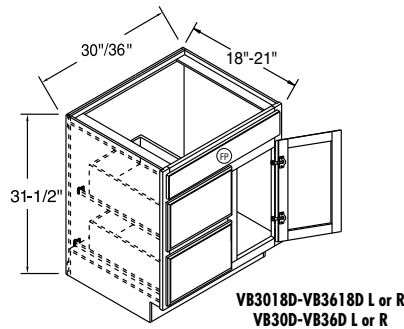

292

VANITY CABINETS

Model	Cubic Feet	1	2	3	4	5	6
		Arbor Hickory Arbor Oak Laurel Hickory Laurel Oak	Arbor Maple Arbor Rustic Hickory Jordan Oak Laurel Maple Lautner Hickory	Cara Thermofoil Heartland Hickory Heartland Oak Jordan Maple Lautner Maple Laury Hickory	Arbor Cherry Laurel Cherry	Heritage Hickory Heritage Oak Lautner Cherry Ogilby Hickory Ogilby Oak	Bexley Hickory Brenner Oak Eastport Oak Heartland Maple Hershing Hickory Hershing Oak Laury Maple Sedona Hickory Tennison Oak
VBB2418D L or R	10.1	586	709	750	792	824	864
VBB2718D L or R	11.2	614	728	769	811	845	887
VBB3018D L or R	12.4	643	744	787	827	863	909
VBB3318D L or R	13.6	691	799	831	887	915	956
VBB24D L or R	11.6	586	709	750	792	824	864
VBB27D L or R	12.9	614	728	769	811	845	887
VBB30D L or R	14.3	643	744	787	827	863	909
VBB33D L or R	15.6	691	799	831	887	915	956
VB3018D L or R	12.4	643	744	787	827	863	909
VB3618D L or R	14.7	739	852	876	946	966	1003
VB30D L or R	14.3	643	744	787	827	863	909
VB36D L or R	16.9	739	852	876	946	966	1003
VBB3618D L or R	14.7	739	852	876	946	966	1003
VBB36D L or R	16.9	739	852	876	946	966	1003
VBB3918D L or R	15.9	835	978	1010	1087	1114	1166
VBB39D L or R	18.3	835	978	1010	1087	1114	1166

- L or R indicates drawer location.
- VBB3918D and VBB39D have 3 drawers.
- VBB cabinets utilize drawers from a 12" wide vanity base.
- VB30 cabinets utilize drawers from a 15" wide vanity base.
- VB36 cabinets utilize drawers from an 18" wide vanity base.