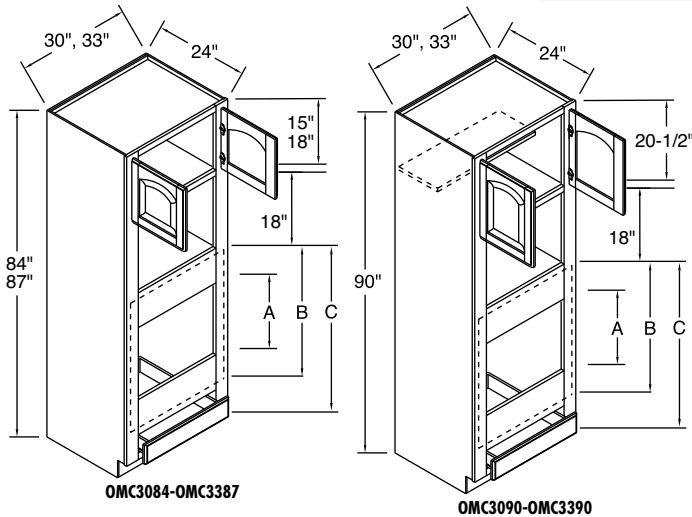

Oven Microwave Cabinet , 84", 87", or 90" Tall, 24" Deep

Model	Cubic Feet	1	2	3	4	5	6
		Arbor Hickory Arbor Oak Laurel Hickory Laurel Oak	Arbor Maple Arbor Rustic Hickory Jordan Oak Laurel Maple Lautner Hickory	Cara Thermofoil Heartland Hickory Heartland Oak Jordan Maple Lautner Maple Laury Hickory	Arbor Cherry Laurel Cherry	Heritage Hickory Heritage Oak Lautner Cherry Ogilby Hickory Ogilby Oak	Bexley Hickory Brenner Oak Eastport Oak Heartland Maple Hershing Hickory Hershing Oak Laury Maple Sedona Hickory Sedona Oak Tennysen Oak
OMC3084	41.4	1426	1584	1591	1740	1743	1770
OMC3384	45.3	1530	1722	1755	1913	1935	1980
OMC3087	42.9	1661	1708	1763	1886	1961	1996
OMC3387	46.9	1809	1869	1923	2060	2144	2211
OMC3090	44.3	1661	1708	1763	1886	1961	1996
OMC3390	48.4	1809	1869	1923	2060	2144	2211

- Oven and microwave cavities are standard interior.
- Modified Full overlay styles feature face mount hinges.
- All top and bottom cross rails are 1 1/2" wide.
- All cabinets have 3" stiles on frame.
- Be sure to confirm a heat shield is built into your appliance by the manufacturer or install the heat shield included with your appliance.
- Heat shields are also sold separately as an accessory.
- Wood oven supports included.

Oven Microwave	(Width Cutout)		(Height Cutout)		
	Min.	Max.	Min. A	Max. B	Max. C
30"	24"	28 1/2"	18 1/2"	33 1/2"	39"
33"	27"	31 1/2"	18 1/2"	33 1/2"	39"