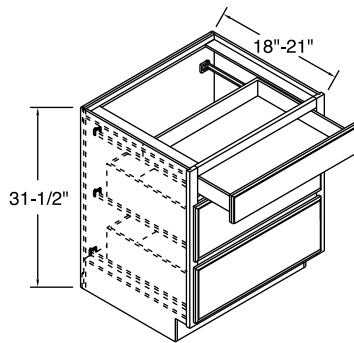

VBD2718-VBD3618
VBD27-VBD36