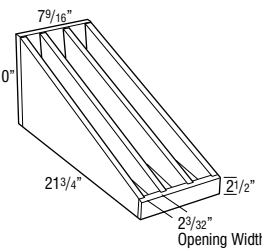

Tray Roll-Out Divider

TDRO12	291
TDRO15	324

- TDRO12: 2 removable dividers (3 compartments).
- TDRO15: 3 removable dividers (4 compartments).
- Includes guides.
- 3/8" plywood construction.
- TDRO12 fits B12.
- TDRO15 fits B15.
- Not compatible with roll tray option.
- Not available with RTPG guides.
- Specify IN to have this accessory installed.