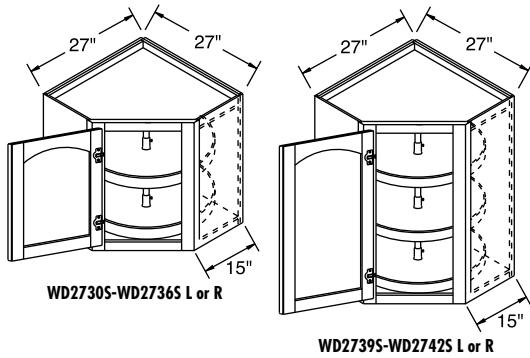

Wall Diagonal with Lazy Susan, 30", 33", 36", 39", or 42" High, 27" x 27"

Model	Cubic Feet	1	2	3	4	5	6		
		WD2730S L or R	15.6	796	933	980	1039	1136	1152
WD2733S L or R	17.0	941	1079	1133	1200	1342	1362		
WD2736S L or R	18.5	941	1079	1133	1200	1342	1362		
WD2739S L or R	20.0	1018	1166	1225	1299	1449	1469		
WD2742S L or R	21.4	1084	1222	1284	1359	1546	1569		

- Cabinets require 27" x 27" of corner wall space.
- 18" diameter white polymer shelves.
- When ordering Aloe, Cadet, or Onyx, APF or PEF must be specified.