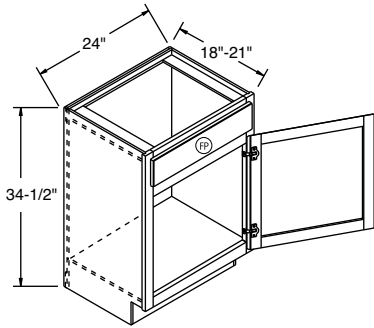

Vanity Sink Base with False Panel, 34 1/2" High, 18" or 21" Deep

272

VANITY CABINETS

Model	Cubic Feet	1	2	3	4	5	6
		Arbor Hickory Arbor Oak Laurel Hickory Laurel Oak	Arbor Maple Arbor Rustic Hickory Jordan Oak Laurel Maple Lautner Hickory	Cara Thermofoil Heartland Hickory Heartland Oak Jordan Maple Lautner Maple Laury Hickory	Arbor Cherry Laurel Cherry	Heritage Hickory Heritage Oak Lautner Cherry Ogilby Hickory Ogilby Oak	Bexley Hickory Brenner Oak Eastport Oak Heartland Maple Hershing Hickory Hershing Oak Laury Maple Sedona Hickory Sedona Oak Tennison Oak
VSB2418BH L or R	11.0	458	534	572	595	630	650
VSB24BH L or R	12.6	458	534	572	595	630	650
VSB2418BBH	11.0	481	562	603	625	662	685
VSB2718BBH	12.3	495	587	647	655	712	737
VSB3018BBH	13.5	526	631	680	704	755	796
VSB3318BBH	14.8	542	661	720	733	793	849
VSB3618BBH	16.1	571	689	764	769	842	901
VSB24BBH	12.6	481	562	603	625	662	685
VSB27BBH	14.1	495	587	647	655	712	737
VSB30BBH	15.5	526	631	680	704	755	796
VSB33BBH	17.0	542	661	720	733	793	849
VSB36BBH	18.5	571	689	764	769	842	901

VSB2418BH-VSB24BH L or R