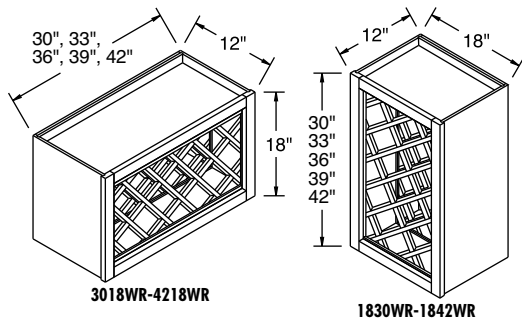

- Hardwood veneer plywood with solid wood lattice work.
- Wine bottle opening 4" x 4".

Modifications	EXB	EXL	EXR	MI
	•	•	•	STD

Construction Upgrades	APF
	STD

SKU	# of Bottles
3018WR, 1830WR	11
3318WR, 1833WR	11
3618WR, 1836WR	13
3918WR, 1839WR	13
4218WR, 1842WR	17