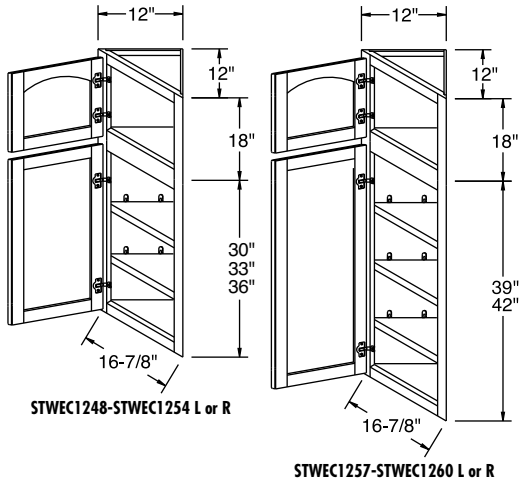

Stacked Wall End Cabinet Single Door, 48", 51", 54", 57", or 60" High, 12" x 12"

130

Model	Cubic Feet	1	2	3	4	5	6
		Arbor Hickory Arbor Oak Laurel Hickory Laurel Oak	Arbor Maple Arbor Rustic Hickory Jordan Oak Laurel Maple Lautner Hickory	Cara Thermofoil Heartland Hickory Heartland Oak Jordan Maple Lautner Maple Laury Hickory	Arbor Cherry Laurel Cherry	Heritage Hickory Heritage Oak Lautner Cherry Ogilby Hickory Ogilby Oak	Bexley Hickory Brenner Oak Eastport Oak Heartland Maple Hershing Hickory Hershing Oak Laury Maple Sedona Hickory Sedona Oak Tennysen Oak
STWEC1248 L or R	5.7	355	424	443	471	520	528
STWEC1251 L or R	6.0	376	449	470	499	551	560
STWEC1254 L or R	6.4	399	476	498	529	584	594
STWEC1257 L or R	6.7	423	505	528	561	619	630
STWEC1260 L or R	7.0	448	535	560	595	656	668

- Width at wall: 12" x 12".
- Cabinet features two unfinished back panels. Must be installed with one back panel adjacent to a cabinet of equal height with the other back panel attached to the wall.
- Reveal between doors on field installed stacked cabinets will not align with doors on Stacked Wall Cabinets.
- Partial Overlay door reveal: 7/8".
- Full Overlay door reveal: 1/8".

WALL CABINETS