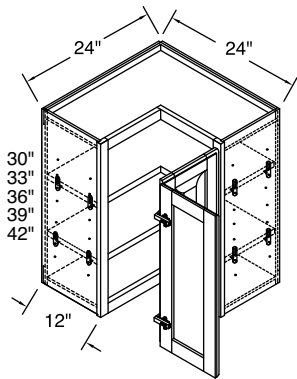

Wall Corner Easy Reach, 30", 33", 36", 39", or 42" High, 24" x 24"

124

		1	2	3	4	5	6
Model	Cubic Feet	Arbor Hickory Arbor Oak Laurel Hickory Laurel Oak	Arbor Maple Arbor Rustic Hickory Jordan Oak Laurel Maple Lautner Hickory	Cara Thermofoil Heartland Hickory Heartland Oak Jordan Maple Lautner Maple Lawry Hickory	Arbor Cherry Laurel Cherry	Heritage Hickory Heritage Oak Lautner Cherry Ogilby Hickory Ogilby Oak	Bexley Hickory Brenner Oak Eastport Oak Heartland Maple Hershing Hickory Hershing Oak Lawry Maple Sedona Hickory Sedona Oak Tennysen Oak
WCER2430 L or R	12.5	562	653	687	731	780	792
WCER2433 L or R	13.7	659	764	801	852	930	943
WCER2436 L or R	14.9	659	764	801	852	930	943
WCER2439 L or R	16.1	710	825	868	920	1003	1021
WCER2442 L or R	17.2	759	877	920	973	1074	1090

- 30", 33", and 36" high cabinets will have 2 adjustable shelves.
- 39" and 42" high cabinets will have 3 adjustable shelves.
- Requires 24" x 24" of corner wall space.
- Decorative hardware screws must be countersunk to prevent scratching of adjacent cabinets and face frame of WCER.

WALL CABINETS