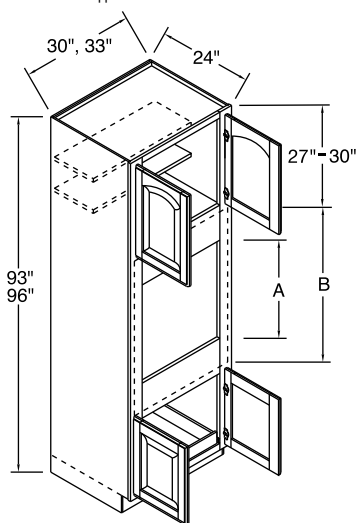

Single Oven Cabinet, 93" or 96" Tall, 24" Deep

Model	Cubic Feet	1	2	3	4	5	6
		Arbor Hickory Arbor Oak Laurel Hickory Laurel Oak	Arbor Maple Arbor Rustic Hickory Jordan Oak Laurel Maple Lautner Hickory	Cara Thermofoil Heartland Hickory Heartland Oak Jordan Maple Lautner Maple Laury Hickory	Arbor Cherry Laurel Cherry	Heritage Hickory Heritage Oak Lautner Cherry Ogilby Hickory Ogilby Oak	Bexley Hickory Brenner Oak Eastport Oak Heartland Maple Hershing Hickory Hershing Oak Laury Maple Sedona Hickory Tennysen Oak
OS3093S	45.7	1714	1817	1826	2002	2034	2097
OS3393S	50.0	1864	1980	1990	2184	2216	2307
OS3096S	47.2	1714	1817	1826	2002	2034	2097
OS3396S	51.6	1864	1980	1990	2184	2216	2307

- Bottom section has one roll tray.
- Toekick assembly shipped unattached.
- Oven cavity is standard interior.
- Modified Full overlay styles feature face mount hinges.
- All top and bottom cross rails are 1 1/2" wide.
- All cabinets have 3" stiles on frame.
- Be sure to confirm a heat shield is built into your appliance by the manufacturer or install the heat shield included with your appliance.
- Heat shields are also sold separately as an accessory.
- Wood oven supports included.

Single Oven	(Width Cutout)		(Height Cutout)	
	Min.	Max.	Min. A	Max. B
30"	24"	28 1/2"	25 1/2"	40 1/2"
33"	27"	31 1/2"	25 1/2"	40 1/2"