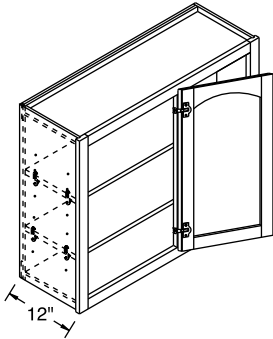

Wall Corner Single Door, 36" High

		1	2	3	4	5	6
Model	Cubic Feet	Arbor Hickory Arbor Oak Laurel Hickory Laurel Oak	Arbor Maple Arbor Rustic Hickory Jordan Oak Laurel Maple Lautner Hickory	Cara Thermofoil Heartland Hickory Heartland Oak Jordan Maple Lautner Maple Lawry Hickory	Arbor Cherry Laurel Cherry	Heritage Hickory Heritage Oak Lautner Cherry Ogilby Hickory Ogilby Oak	Bexley Hickory Brenner Oak Eastport Oak Heartland Maple Hershing Hickory Hershing Oak Lawry Maple Sedona Hickory Sedona Oak Tennyson Oak
WC2436 BL or BR	8.0	428	501	527	560	625	635
WC2736 BL or BR	8.9	452	529	556	589	658	668
WC3036 BL or BR	9.9	480	562	591	625	703	712
WC3336 BL or BR	10.8	509	599	629	666	748	760
WC3636 BL or BR	11.7	539	635	668	706	793	805

- BL or BR indicates void. BR (right) void shown.
- Includes one 3" filler, shipped unattached.