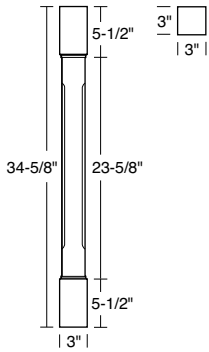

Decorative Supports — Metro Column

METISLCOLUMN

1003

- Trimable.
- Not available in Hickory or Rustic Hickory.
- Leg is designed with three pieces joined together.