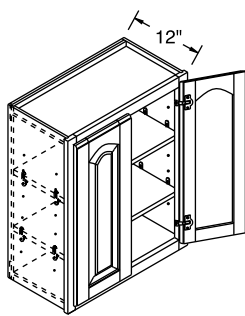

Wall Double Door, 30" High

		1	2	3	4	5	6
W2430B	6.7	405	497	522	554	601	611
W2730B	7.7	449	546	573	609	678	687
W3030B	8.3	455	555	580	616	681	694
W3330B	9.1	478	579	608	644	730	739
W3630B	9.9	510	608	640	677	755	764
W3930	10.6	527	626	658	697	777	789
W4230	11.6	544	645	677	717	804	817
W4530	12.2	568	676	709	754	850	862
W4830	13.0	591	708	744	791	886	901

W2430B-W3630B