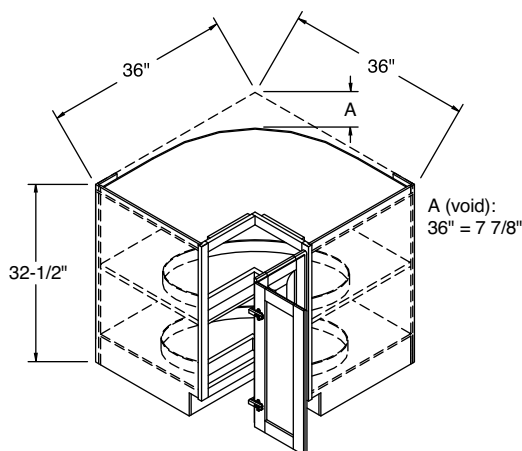

B24BFH32.5-B36BFH32.5

B39FH32.5-B48FH32.5

Universal Access Base Corner Super Susan with Wood Shelves

BC3632.5SS L or R	28.8	1	2	3	4	5	6
		1782	1917	1928	2070	2093	2117

- Includes two 32" diameter wood shelves that spin independently.
- Decorative hardware screws must be countersunk to prevent scratching of adjacent cabinets and face frame.
- Drum is composed of 1/8" thick non-print hardboard.
- When Lawry is specified, the door panel will be recessed.