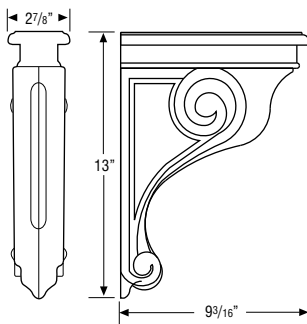

13" Large Scroll Corbel

LGCORBEL

818

- Not available in Hickory or Rustic Hickory.
- In order to support substantial weight, corbel must be properly installed with the attachment screws driven in a wall stud.