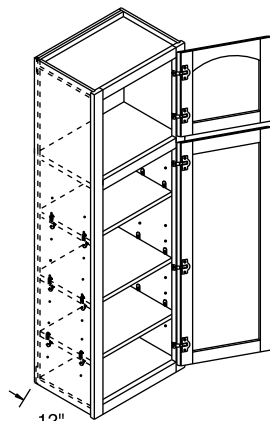

STW1257-STW2460 L or R