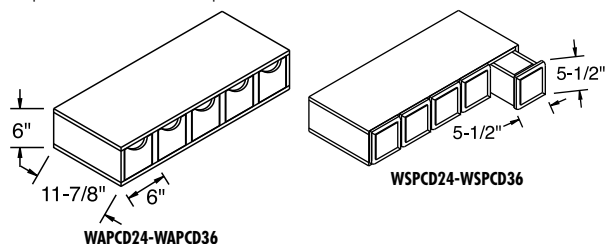

MODEL	CUBIC FEET	PRICE
Apothecary & Wall Spice Drawer		
WAPCD24 (4 drawers)	1.7	796
WAPCD30 (5 drawers)	2.1	997
WAPCD36 (6 drawers)	2.5	1197
WSPCD24 (4 drawers)	1.7	925
WSPCD30 (5 drawers)	2.1	1157
WSPCD36 (6 drawers)	2.5	1390

- Drawer front is unique to item, and compatible with all existing profiles.
- Hardwood veneer on 1/2" and 1" furniture board core.
- 1/2" hardwood dovetailed drawer.
- Matching interior.
- Frameless construction. Can be used in horizontal or vertical application.
- Apothecary drawers will be natural hardwood and are not finished to match.
- Spice drawers not available with 5-piece drawer fronts.

Modifications	ADDTK
	•

Designer Range Hood Arch		
DRH36A	11.6	3889
DRH42A	13.4	4211

- Freestanding unit (must be properly secured to wall and cannot be attached to adjacent cabinets).
- Chimney available (RHC.). See page 147.
- Check your local building code for installation heights above the range.
- Powder coated silver metallic metal liner included.
- Arched raised panel valance front.
- Installation instructions and hardware included.
- When ordering Rustic Hickory, Hickory will be substituted.
- Exhaust system not included. Compatible with all Homecrest blowers.

MODIFICATIONS
No modifications available for these products.