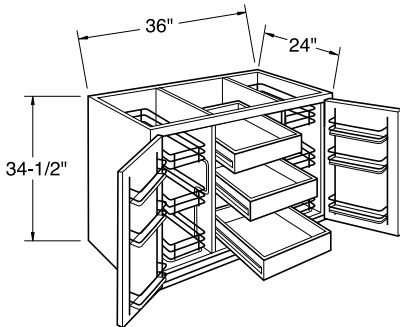

36" SuperCabinet™

		1	2	3	4	5	6
BSC36PRP	20.9	2237	2319	2363	2406	2418	2460

- Shelves are adjustable and 20" deep.
- Roll trays are Full Extension side mounted.
- Cabinets utilize 170° hinge. For sufficient pull-out clearance, 12" of adjacent space is required for door to open 170° when installed near a wall or corner.
- Both doors have chrome and wood three-tiered 3 1/4" deep racks.