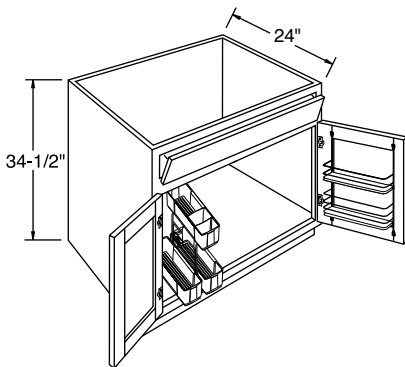

Sink Base SuperCabinet™ with Tilt Out Trays and Caddy

		1	2	3	4	5	6
SB36STSCDY L or R	20.9	1530	1642	1715	1720	1788	1848

- L or R designates caddy location.
- Caddy is removable and portable.
- Includes two tilt out trays.
- Tilt out trays are stain resistant, moisture resistant plastic to allow storage of sponges and other cleaning materials.
- Tilt out trays are also available as an accessory for field installation. See page 343.
- Caddy dimensions are: 9 15/16" wide x 18 5/16" tall x 18 5/8" deep.
- Door opposite caddy features a chrome and wood two-tiered rack.
- Door rack width is 13 7/8".
- Door rack depth is 3 1/2".