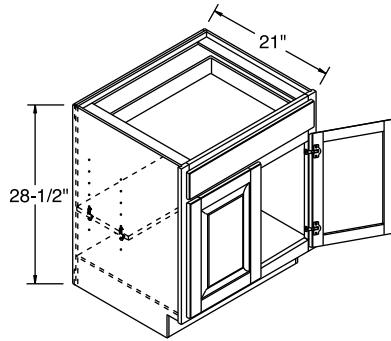

- Adjustable half-depth shelf.

DHB12-DHB24

DHB24B

		7	8	9	10	11	12		
Model	Cubic Feet	Bayport Hickory Bexley Maple Brenner Maple Dover Hickory Dover Oak Eastport Maple Harbour Court Thermofoil Heritage Maple Heritage Rustic Hickory Hershing Maple Jordan Cherry	Juno Laminate Madison Maple Montella Oak Ogilby Maple Rainier Maple Sedona Maple Sedona Rustic Hickory Tennyson Thermofoil Tennyson Maple Westlake Maple	Heartland Cherry Lawry Cherry	Bayport Maple Dover Maple Dover Rustic Hickory Montella Maple	Bexley Cherry Brenner Cherry Eastport Cherry Heritage Cherry Hershing Cherry Madison Cherry	Ogilby Cherry Rainier Cherry Sedona Cherry Tennyson Cherry Warner Maple Westlake Cherry	Bayport Cherry Dover Cherry Montella Cherry	Warner Cherry
		DHB12 L or R	5.7	511	524	554	564	609	670
DHB15 L or R	6.9	537	551	580	592	646	709		
DHB18 L or R	8.1	590	605	639	650	703	772		
DHB21 L or R	9.3	649	668	704	718	775	852		
DHB24 L or R	10.6	709	729	767	784	849	932		
DHB24B	10.6	709	729	767	784	849	932		