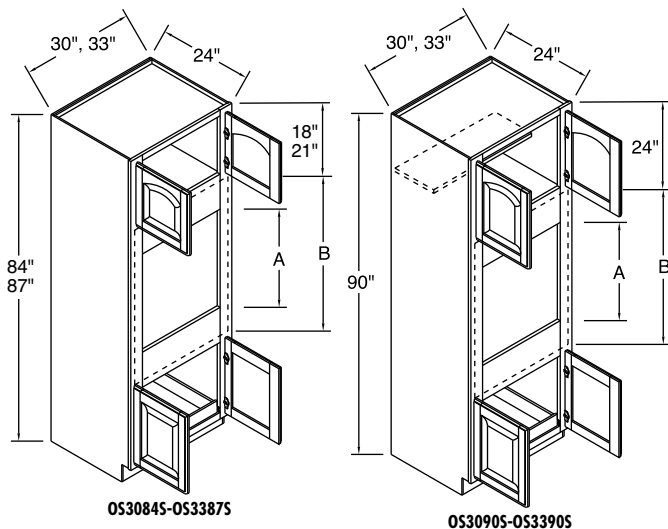

Single Oven Cabinet, 84", 87", or 90" Tall, 24" Deep

Model	Cubic Feet	1	2	3	4	5	6
		Arbor Hickory Arbor Oak Laurel Hickory Laurel Oak	Arbor Maple Arbor Rustic Hickory Jordan Oak Laurel Maple Lautner Hickory	Cara Thermofoil Heartland Hickory Heartland Oak Jordan Maple Lautner Maple Laury Hickory	Arbor Cherry Laurel Cherry	Heritage Hickory Heritage Oak Lautner Cherry Ogilby Hickory Ogilby Oak	Bexley Hickory Brenner Oak Eastport Oak Heartland Maple Hershing Hickory Hershing Oak Laury Maple Sedona Hickory Tennison Oak
OS3084S	41.4	1449	1602	1610	1765	1790	1817
OS3384S	45.3	1545	1741	1772	1937	1953	1982
OS3087S	42.9	1679	1729	1783	1905	1980	2010
OS3387S	46.9	1832	1890	1946	2081	2162	2211
OS3090S	44.3	1679	1729	1783	1905	1980	2010
OS3390S	48.4	1832	1890	1946	2081	2162	2211

- Bottom section has one roll tray.
- Oven cavity is standard interior.
- Modified Full overlay styles feature face mount hinges.
- All top and bottom cross rails are 1 1/2" wide.
- All cabinets have 3" stiles on frame.
- Be sure to confirm a heat shield is built into your appliance by the manufacturer or install the heat shield included with your appliance.
- Heat shields are also sold separately as an accessory.
- Wood oven supports included.

Single Oven	(Width Cutout)		(Height Cutout)	
	Min.	Max.	Min. A	Max. B
30"	24"	28 1/2"	25 1/2"	40 1/2"
33"	27"	31 1/2"	25 1/2"	40 1/2"

OS3084S-OS3387S

OS3090S-OS3390S