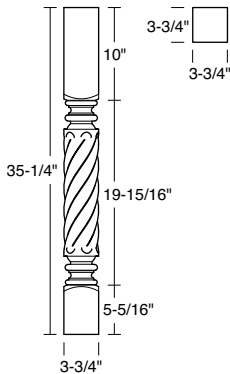

Decorative Supports — Rope Classic Column

JROPELEG

774

- Trimable.
- Not available in Hickory or Rustic Hickory.

Premium trim items (.P) will be textured laminate. All others, excluding Overlay Fillers and Fillers with Overlays, will match the cabinet box color.

Decorative Supports — Square Bar Leg, 42 1/4" High

SQBARLEG3

718

SQBARLEG4

856