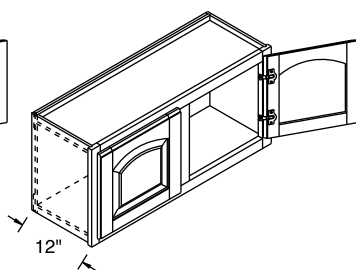

W3918-W4218