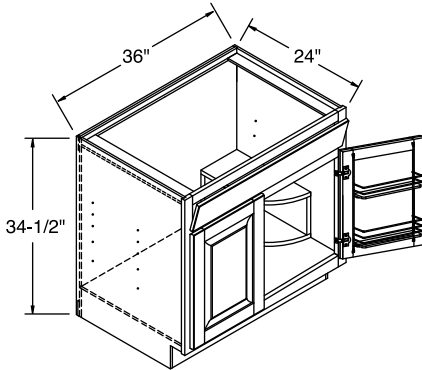

- Quarter Round Reversible Shelf for left or right applications. (Shelf shipped secure, can be positioned in left or right corner.)
- Both doors will have a chrome and wood two-tiered rack.
- Racks on doors are 3 1/4" deep.
- Includes two tilt out trays.
- Tilt out trays are stain resistant, moisture resistant plastic to allow storage of sponges and other cleaning materials.
- Tilt out trays are also available as an accessory for field installation. See page 343.
- All load bearing surfaces meet KCMA standards of 15 lbs. per square foot.