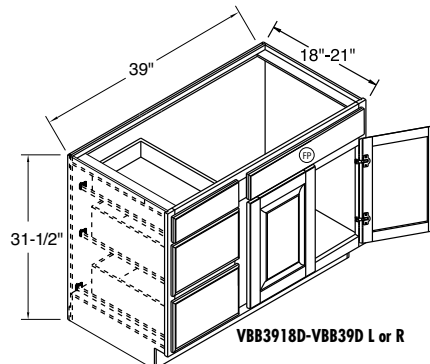

292

VANITY CABINETS

Model	Cubic Feet	1	2	3	4	5	6
		Arbor Hickory Arbor Oak Laurel Hickory Laurel Oak	Arbor Maple Arbor Rustic Hickory Jordan Oak Laurel Maple Lautner Hickory	Cara Thermofoil Heartland Hickory Heartland Oak Jordan Maple Lautner Maple Laury Hickory	Arbor Cherry Laurel Cherry	Heritage Hickory Heritage Oak Lautner Cherry Ogilby Hickory Ogilby Oak	Bexley Hickory Brenner Oak Eastport Oak Heartland Maple Hershing Hickory Hershing Oak Laury Maple Sedona Hickory Tennison Oak
VBB2418D L or R	10.1	586	709	750	792	824	864
VBB2718D L or R	11.2	614	728	769	811	845	887
VBB3018D L or R	12.4	643	744	787	827	863	909
VBB3318D L or R	13.6	691	799	831	887	915	956
VBB24D L or R	11.6	586	709	750	792	824	864
VBB27D L or R	12.9	614	728	769	811	845	887
VBB30D L or R	14.3	643	744	787	827	863	909
VBB33D L or R	15.6	691	799	831	887	915	956
VB3018D L or R	12.4	643	744	787	827	863	909
VB3618D L or R	14.7	739	852	876	946	966	1003
VB30D L or R	14.3	643	744	787	827	863	909
VB36D L or R	16.9	739	852	876	946	966	1003
VBB3618D L or R	14.7	739	852	876	946	966	1003
VBB36D L or R	16.9	739	852	876	946	966	1003
VBB3918D L or R	15.9	835	978	1010	1087	1114	1166
VBB39D L or R	18.3	835	978	1010	1087	1114	1166

- L or R indicates drawer location.
- VBB3918D and VBB39D have 3 drawers.
- VBB cabinets utilize drawers from a 12" wide vanity base.
- VB30 cabinets utilize drawers from a 15" wide vanity base.
- VB36 cabinets utilize drawers from an 18" wide vanity base.