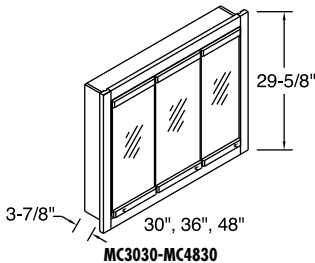

Cabinet	Recess Opening	Number of Doors
MC2430	22 5/8" x 28 1/4"	2
MC3030	28 5/8" x 28 1/4"	3
MC3630	34 5/8" x 28 1/4"	3
MC4830	46 5/8" x 28 1/4"	3