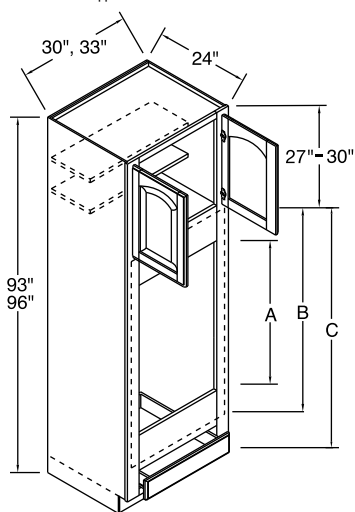

Double Oven Cabinet, 93" or 96" Tall, 24" Deep

Model	Cubic Feet	1	2	3	4	5	6
		Arbor Hickory Arbor Oak Laurel Hickory Laurel Oak	Arbor Maple Arbor Rustic Hickory Jordan Oak Laurel Maple Lautner Hickory	Cara Thermofoil Heartland Hickory Heartland Oak Jordan Maple Lautner Maple Laury Hickory	Arbor Cherry Laurel Cherry	Heritage Hickory Heritage Oak Lautner Cherry Ogilby Hickory Ogilby Oak	Bexley Hickory Brenner Oak Eastport Oak Heartland Maple Hersling Hickory Hersling Oak Laury Maple Sedona Hickory Sedona Oak Tennison Oak
OD3093	45.7	1538	1638	1641	1800	1832	1908
OD3393	50.0	1677	1786	1791	1965	1994	2102
OD3096	47.2	1538	1638	1641	1800	1832	1908
OD3396	51.6	1677	1786	1791	1965	1994	2102

- Toekick assembly shipped unattached.
- Oven cavity is standard interior.
- Modified Full overlay styles feature face mount hinges.
- All top and bottom cross rails are 1 1/2" wide.
- All cabinets have 3" stiles on frame.
- Be sure to confirm a heat shield is built into your appliance by the manufacturer or install the heat shield included with your appliance.
- Heat shields are also sold separately as an accessory.
- Wood oven supports included.

Double Oven	(Width Cutout)		Min. A	(Height Cutout)	
	Min.	Max.		Max. B	Max. C
30"	24"	28 1/2"	39 1/2"	54 1/2"	60"
33"	27"	31 1/2"	39 1/2"	54 1/2"	60"