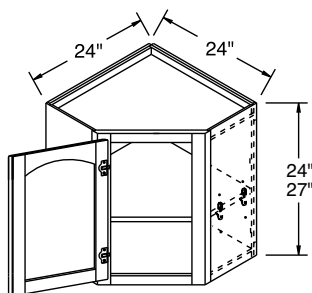

WD2424-WD2427 L or R