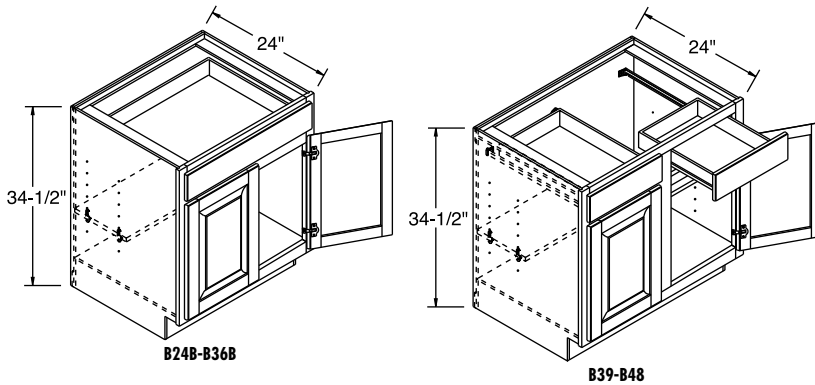

- Adjustable half-depth shelf.

Full Height Base Single Door

Model	Cubic Feet	1	2	3	4	5	6
		344	420	454	464	504	516
B6FH L or R	4.4						

- Modified full overlay styles utilize a 5 1/2" wide solid overlay filler as a hinged door.
- Traditional overlay styles utilize a 4" slab as a hinged door.
- Frame opening is 3" wide.
- Cabinet has a full top panel.