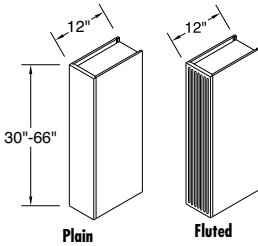

Column Box Fillers, 6" Wide — Wall - 12" Deep

CB630-12PL	464
CB633-12PL	602
CB636-12PL	602
CB639-12PL	649
CB642-12PL	738
CB648-12PL	743
CB651-12PL	778
CB654-12PL	778
CB657-12PL	814
CB660-12PL	848
CB666-12PL	882
CB630-12FL	517
CB633-12FL	653
CB636-12FL	653
CB639-12FL	707
CB642-12FL	804
CB648-12FL	806
CB651-12FL	843
CB654-12FL	843
CB657-12FL	877
CB660-12FL	911
CB666-12FL	945

- When ordering Rustic Hickory, Hickory will be substituted.
- FPEB construction.