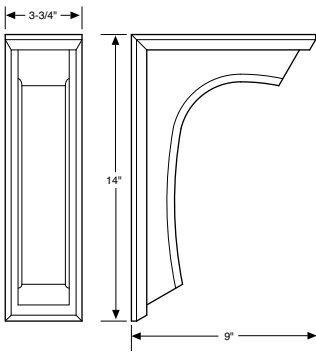

14" Classic Revival Corbel

CORBELCR14

757

- Not available in Hickory or Rustic Hickory.
- In order to support substantial weight, corbel must be properly installed with the attachment screws driven in a wall stud.