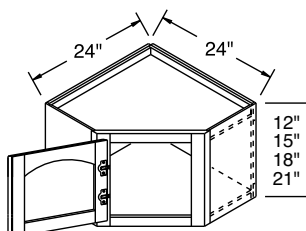

Wall Diagonal, 12", 15", 18", 21", 24", or 27" High, 24" x 24"

		1	2	3	4	5	6
WD2412 L or R	5.5	366	411	430	457	489	496
WD2415 L or R	6.7	386	432	453	481	515	522
WD2418 L or R	7.8	406	455	476	506	541	549
WD2421 L or R	9.0	428	478	501	533	570	578
WD2424 L or R	10.2	451	503	528	561	600	609
WD2427 L or R	11.3	468	533	560	593	635	643

WD2412-WD2421 L or R