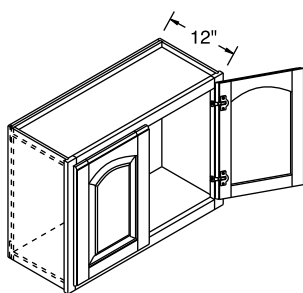

Wall Double Door, 21" High

		1	2	3	4	5	6
W2421B	4.9	369	442	463	492	543	552
W2721B	5.4	390	466	490	519	573	582
W3021B	6.0	394	472	494	524	579	589
W3321B	6.5	407	491	513	542	601	611
W3621B	7.1	429	512	539	571	636	645
W3721B	7.3	432	518	544	575	641	649
W3921	7.6	434	522	548	579	645	653

W2421B-W3721B