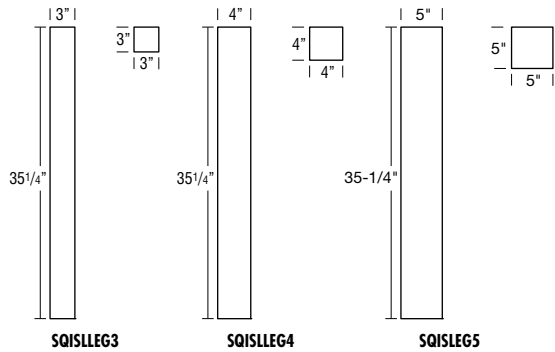

Decorative Supports — Square Island Leg, 35 1/4" High

SQISLLEG3

658

SQISLLEG4

759

SQISLLEG5

874

- When ordering Rustic Hickory, Hickory will be substituted.