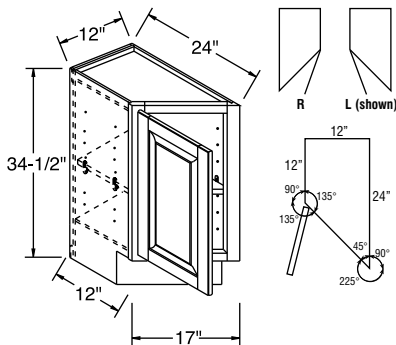

Angle Base

		1	2	3	4	5	6
AB12 L or R	7.8	380	464	504	515	558	571

- One adjustable shelf.
- Cabinets constructed with top.
- Door hinged on shallow depth side.