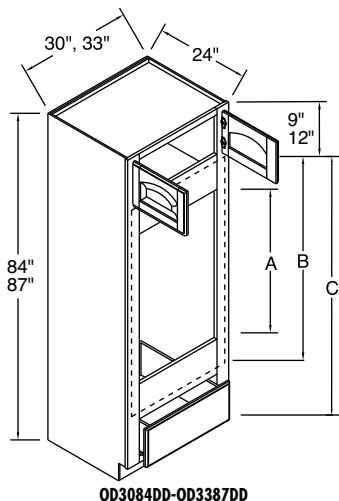

NEW Double Oven Cabinet, Deep Drawer, 84", 87", or 90" Tall, 24" Deep

Model	Cubic Feet	1	2	3	4	5	6
		Arbor Hickory Arbor Oak Laurel Hickory Laurel Oak	Arbor Maple Arbor Rustic Hickory Jordan Oak Laurel Maple Lautner Hickory	Cara Thermofoil Heartland Hickory Heartland Oak Jordan Maple Lautner Maple Laury Hickory	Arbor Cherry Laurel Cherry	Heritage Hickory Heritage Oak Lautner Cherry Ogilby Hickory Ogilby Oak	Bexley Hickory Brenner Oak Eastport Oak Heartland Maple Hersling Hickory Hersling Oak Laury Maple Sedona Hickory Sedona Oak Tennysen Oak
OD3084DD	41.4	1402	1555	1563	1710	1713	1739
OD3384DD	45.3	1502	1689	1722	1878	1900	1943
OD3087DD	42.9	1631	1678	1730	1851	1926	1960
OD3387DD	46.9	1777	1836	1888	2021	2105	2171
OD3090DD	44.3	1631	1678	1730	1851	1926	1960
OD3390DD	48.4	1777	1836	1888	2021	2105	2171

- Oven cavity is standard interior.
- Modified Full overlay styles feature face mount hinges.
- All top and bottom cross rails are 1 1/2" wide.
- All cabinets have 3" stiles on frame.
- Be sure to confirm a heat shield is built into your appliance by the manufacturer or install the heat shield included with your appliance.
- Heat shields are also sold separately as an accessory.
- Wood oven supports included.

Double Oven Deep Drawer	(Width Cutout)		(Height Cutout)		
	Min.	Max.	Min. A	Max. B	Max. C
30"	24"	28 1/2"	39 15/16"	54 3/16"	65 1/4"
33"	27"	31 1/2"	39 15/16"	54 3/16"	65 1/4"