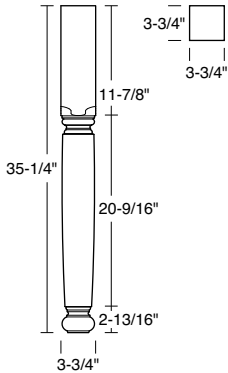

Decorative Supports — Estate Leg

JESTATELEG 769

- Trimable.
- Not available in Hickory or Rustic Hickory.