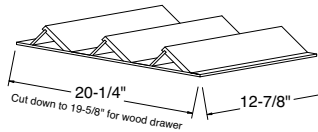

Wood Spice Drawer Insert

WSDI18

171

- Wood constructed spice drawer insert for use in 18" wide base cabinet #1 drawers. Front to back measurement will need to be cut down to 19 5/8" for Deluxe Drawer box.
- Specify IN to have this accessory installed.