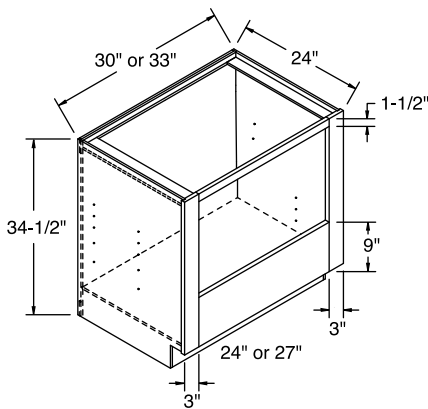

Model	Opening Width	Maximum Width	Opening Height	Maximum Height
B030	24"	28 1/4"	19 1/2"	27 1/2"
B033	27"	31 1/4"	19 1/2"	27 1/2"

		7	8	9	10	11	12		
Model	Cubic Feet	Bayport Hickory Bexley Maple Brenner Maple Dover Hickory Dover Oak Eastport Maple Harbour Court Thermofoil Heritage Maple Heritage Rustic Hickory Hershing Maple Jordan Cherry	Juno Laminate Madison Maple Montella Oak Ogilby Maple Rainier Maple Sedona Rustic Hickory Sedona Thermofoil Tennysen Maple Westlake Maple	Heartland Cherry Lawry Cherry	Bayport Maple Dover Maple Dover Rustic Hickory Montella Maple	Bexley Cherry Brenner Cherry Eastport Cherry Heritage Cherry Hershing Cherry Madison Cherry	Ogilby Cherry Rainier Cherry Sedona Cherry Tennysen Cherry Warner Maple Westlake Cherry	Bayport Cherry Dover Cherry Montella Cherry	Warner Cherry
		BMWSD24	14.3	801	821	847	858	894	947
BMWSD27	15.9	914	937	965	981	1021	1081		
BMWSD30	17.6	996	1021	1052	1068	1111	1177		
BMWSD33	19.2	1096	1123	1157	1175	1221	1296		
BMWSD36	21.0	1205	1234	1273	1292	1343	1424		