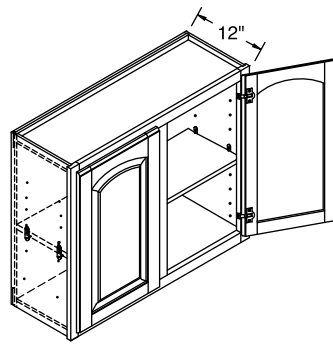

Wall Double Door, 27" High

Model	Cubic Feet	1	2	3	4	5	6
		Arbor Hickory Arbor Oak Laurel Hickory Laurel Oak	Arbor Maple Arbor Rustic Hickory Jordan Oak Laurel Maple Lautner Hickory	Cara Thermofoil Heartland Hickory Heartland Oak Jordan Maple Lautner Maple Laury Hickory	Arbor Cherry Laurel Cherry	Heritage Hickory Heritage Oak Lautner Cherry Ogilby Hickory Ogilby Oak	Bexley Hickory Brenner Oak Eastport Oak Heartland Maple Hersling Hickory Hersling Oak Laury Maple Sedona Hickory Tennison Oak
W2427B	6.1	415	499	524	556	620	630
W2727B	6.8	436	527	555	587	655	666
W3027B	7.5	442	533	560	593	662	673
W3327B	8.2	466	562	591	625	702	710
W3627B	8.9	491	592	620	658	725	735
W3727B	9.2	503	604	633	670	738	747
W3927	9.6	515	615	644	681	749	758

W3927

Wall Double Door, 27" High, 24" Deep

Model	Cubic Feet	1	2	3	4	5	6
		Arbor Hickory Arbor Oak Laurel Hickory Laurel Oak	Arbor Maple Arbor Rustic Hickory Jordan Oak Laurel Maple Lautner Hickory	Cara Thermofoil Heartland Hickory Heartland Oak Jordan Maple Lautner Maple Laury Hickory	Arbor Cherry Laurel Cherry	Heritage Hickory Heritage Oak Lautner Cherry Ogilby Hickory Ogilby Oak	Bexley Hickory Brenner Oak Eastport Oak Heartland Maple Hersling Hickory Hersling Oak Laury Maple Sedona Hickory Tennison Oak
W332724B	15.3	521	629	662	702	780	791
W362724B	16.6	579	676	708	755	804	817
W372724B	17.0	593	689	721	769	817	830
W392724	17.9	605	702	734	781	829	843

- 24" deep cabinets must be fully supported by screws installed in a structural member in the ceiling or soffit, and into adjacent cabinets.
- Load limit is 15 lbs. per square foot of load bearing surface.