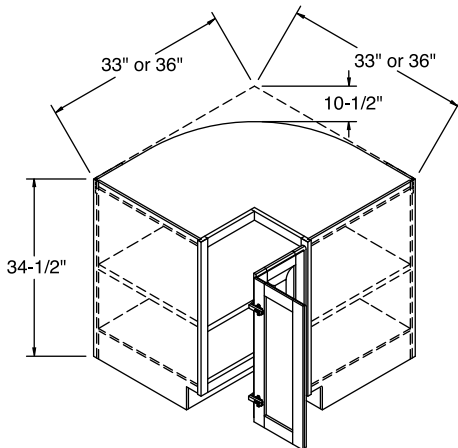

Asymmetrical Base Easy Reach

		1	2	3	4	5	6
BER3336 L or R	30.5	936	1013	1094	1127	1205	1271
BER3633 L or R	30.5	936	1013	1094	1127	1205	1271

- BER3336 L or R wall width is 33" x 36".
- BER3633 L or R wall width is 36" x 33".
- Legs at the front frames are 9" on 33" and 12" on 36" leg.
- Nomenclature for asymmetrical cabinets reads as follows:
  First set of numbers = left side of cabinet dimensions.
  Second set of numbers = right side of cabinet dimensions.
- Decorative hardware screws must be countersunk to prevent scratching of adjacent cabinets and face frame of BER.
- Drum is composed of 1/8" thick non-print hardboard.
- When Lawry is specified, the door panel will be recessed.