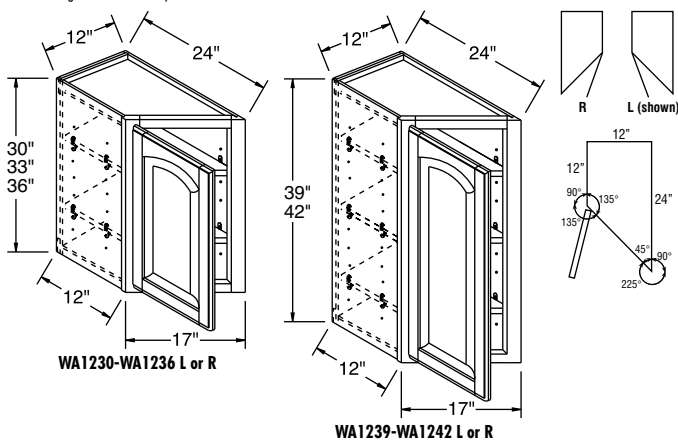

Wall Angle Transition Cabinet, 30", 33", 36", 39", or 42" High

		1	2	3	4	5	6
WA1230 L or R	6.7	347	413	432	455	519	526
WA1233 L or R	7.4	428	488	513	542	601	611
WA1236 L or R	8.0	428	488	513	542	601	611
WA1239 L or R	8.6	509	565	593	630	682	695
WA1242 L or R	9.3	608	673	706	749	815	825

- Door hinged on shallow depth side.