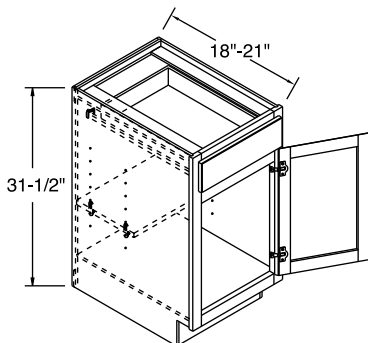

- Adjustable half-depth shelf.

		7	8	9	10	11	12		
Model	Cubic Feet	Bayport Hickory Bexley Maple Brenner Maple Dover Hickory Dover Oak Eastport Maple Harbour Court Thermofoil Heritage Maple Heritage Rustic Hickory Hershing Maple Jordan Cherry	Juno Laminate Madison Maple Montella Oak Ogilby Maple Rainier Maple Sedona Maple Sedona Rustic Hickory Tennyson Thermofoil Tennyson Maple Westlake Maple	Heartland Cherry Lawry Cherry	Bayport Maple Dover Maple Dover Rustic Hickory Montella Maple	Bexley Cherry Brenner Cherry Eastport Cherry Heritage Cherry Hershing Cherry Madison Cherry	Ogilby Cherry Rainier Cherry Sedona Cherry Tennyson Cherry Warner Maple Westlake Cherry	Bayport Cherry Dover Cherry Montella Cherry	Warner Cherry
		VSB6018FHBH	26.2	1516	1555	1640	1672	1804	1992
VSB60FHBH	30.1	1562	1601	1691	1724	1855	2050		