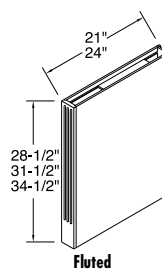

Column Box Fillers, 3" Wide — Base - 21" or 24" Deep

CB328.5-21PL	440
CB331.5-21PL	543
CB334.5-21PL	543
CB334.5-24PL	646
CB328.5-21FL	554
CB331.5-21FL	669
CB334.5-21FL	669
CB334.5-24FL	716

- When ordering Rustic Hickory, Hickory will be substituted.
- FPEB construction.