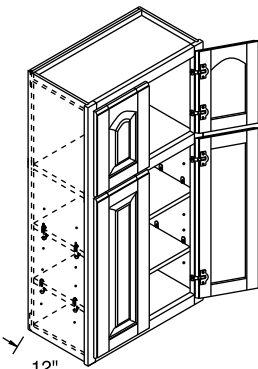

- Bottom doors will always be square.
- Reveal between doors on field installed stacked cabinets will not align with doors on Stacked Wall Cabinets.
- Partial Overlay door reveal: 7/8".
- Full Overlay door reveal: 1/8".

STW2448B-STW3648B
STW2451B-STW3651B
STW2454B-STW3654B