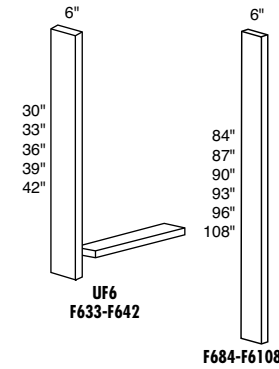

6" Wide Fillers

UF6	110
F633	118
F636	118
F639	127
F642	139
F684	232
F687	247
F690	247
F693	263
F696	263
F6108†	355

1. 3/4" thick.
   - Finished on front and all edges (backs are unfinished).
   - When ordering Rustic Hickory, Hickory will be substituted.
2. †F6108 only available in Maple.