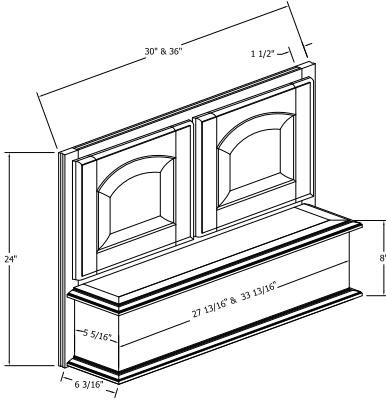

MODEL CUBIC FEET PRICE
Wood Hood Canopy Square, 24" High

WHCS30	4.3	2575
WHCS36	5.1	2775

- Operable doors.
- Doors available arch or square.
- Install wood hood canopy between adjacent cabinets.
- Powder coated silver metallic metal liner included.
- Check your local building code for installation heights above the range.
- Exhaust system not included. Compatible with all Homecrest blowers.

Modifications	INTGH
	•

Wood Hood Canopy Square, 30" High

WHCS3030	5.3	2726
WHCS3630	6.3	2939

- Operable doors.
- Doors available arch or square.
- Install wood hood canopy between adjacent cabinets.
- Powder coated silver metallic metal liner included.
- Check your local building code for installation heights above the range.
- Exhaust system not included. Compatible with all Homecrest blowers.

Modifications	INTGH
	•