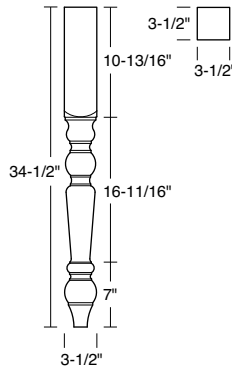

Decorative Supports — Tulip Column

JTULIPEG

490

- Trimable.
- Not available in Hickory or Rustic Hickory.