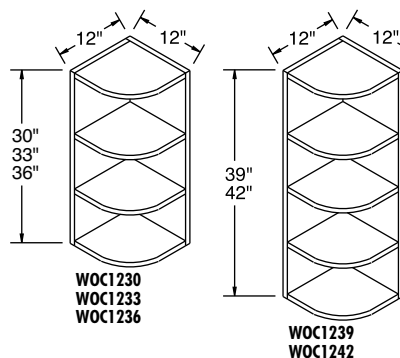

MODEL	CUBIC FEET	PRICE
Wall Outside End Shelf, Radius Top		
WOC630	2.1	331
WOC633	2.3	431
WOC636	2.5	431
WOC639	2.7	465
WOC642	2.9	535

- Units are reversible.
- Hardwood veneer on 3/4" furniture board core.
- Matching interior.
- Veneer construction, finished to match cabinet face frame.
- Side is 1/4" plywood designed to fit behind front frame.
- When ordering Rustic Hickory, Hickory will be substituted.
- Shelves are fixed.

MODIFICATIONS
No modifications available for these products.

MODEL	CUBIC FEET	PRICE
Wall Outside End Shelf, Square Top		
WOC630SQ L or R	2.1	331
WOC633SQ L or R	2.3	431
WOC636SQ L or R	2.5	431
WOC639SQ L or R	2.7	465
WOC642SQ L or R	2.9	535

- Specify left or right. Only top panel is square. Right shown.
- Hardwood veneer on 3/4" furniture board core.
- Matching interior.
- Veneer construction, finished to match cabinet face frame.
- Side is 1/4" plywood designed to fit behind front frame.
- When ordering Rustic Hickory, Hickory will be substituted.
- Shelves are fixed.

MODIFICATIONS
No modifications available for these products.

MODEL	CUBIC FEET	PRICE
Wall Outside End Shelf, Square Top, Square Bottom		
WOC630STSB	2.1	344
WOC633STSB	2.3	449
WOC636STSB	2.5	449
WOC639STSB	2.7	484
WOC642STSB	2.9	556

- Units are reversible.
- Hardwood veneer on 3/4" furniture board core.
- Matching interior.
- Veneer construction, finished to match cabinet face frame.
- Side is 1/4" plywood designed to fit behind front frame.
- When ordering Rustic Hickory, Hickory will be substituted.
- Shelves are fixed.

MODIFICATIONS
No modifications available for these products.

MODEL	CUBIC FEET	PRICE
Wall Outside End Shelf, Radius Top, 12" Radius		
WOC1230	3.6	490
WOC1233	4.0	583
WOC1236	4.3	583
WOC1239	4.7	631
WOC1242	5.0	687