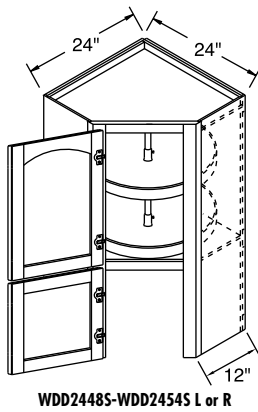

Wall Diagonal with Lower Door and Lazy Susan, 48", 51", 54", 57", or 60" High, 24" x 24"

Model	Cubic Feet	1	2	3	4	5	6
		Arbor Hickory Arbor Oak Laurel Hickory Laurel Oak	Arbor Maple Arbor Rustic Hickory Jordan Oak Laurel Maple Lautner Hickory	Cara Thermofoil Heartland Hickory Heartland Oak Jordan Maple Lautner Maple Lauvy Hickory	Arbor Cherry Laurel Cherry	Heritage Hickory Heritage Oak Lautner Cherry Ogilby Hickory Ogilby Oak	Bexley Hickory Brenner Oak Eastport Oak Heartland Maple Hershing Hickory Hershing Oak Lauvy Maple Sedona Hickory Sedona Oak Tennysen Oak
WDD2448S L or R	19.6	1641	1847	1939	2055	2100	2131
WDD2451S L or R	20.7	1835	2045	2149	2274	2369	2406
WDD2454S L or R	21.9	1835	2045	2149	2274	2369	2406
WDD2457S L or R	23.1	1926	2149	2254	2387	2488	2526
WDD2460S L or R	24.2	2020	2231	2342	2481	2636	2676

- Cabinets require 24" x 24" of corner wall space.
- Bottom door will always be square.
- Bottom section does not have floor.
- 18" diameter white polymer shelves.
- When ordering Aloe, Cadet, or Onyx, APF or PEF must be specified.