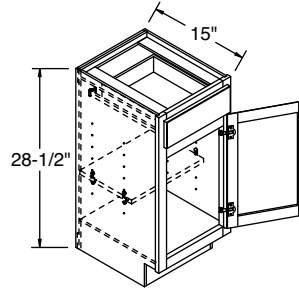

Sales Sample Base

SSBASE1228.515

125 net

Sales Sample Base
12" wide x 28 1/2" high x 15" deep

- Available in any style, specie, and finish combination.
- Shelf will be standard 10" deep shelf.

Modifications	FPEB	WDRWPG
	•	STD

Construction Upgrades	APF	APU	INTGH	PEF	PEU
	•	•	•	•	•