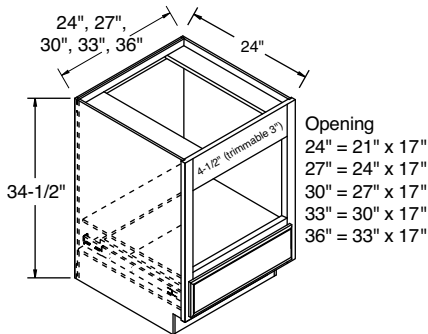

Base Microwave Cabinet with Standard Drawer

		1	2	3	4	5	6
Model	Cubic Feet	Arbor Hickory Arbor Oak Laurel Hickory Laurel Oak	Arbor Maple Arbor Rustic Hickory Jordan Oak Laurel Maple Lautner Hickory	Cara Thermofoil Heartland Hickory Heartland Oak Jordan Maple Lautner Maple Lawry Hickory	Arbor Cherry Laurel Cherry	Heritage Hickory Heritage Oak Lautner Cherry Ogilby Hickory Ogilby Oak	Bexley Hickory Brenner Oak Eastport Oak Heartland Maple Hershing Hickory Hershing Oak Lawry Maple Sedona Hickory Sedona Oak Tennysen Oak
BMWSD24	14.3	711	734	748	764	770	787
BMWSD27	15.9	814	836	853	872	879	896
BMWSD30	17.6	884	911	930	947	957	975
BMWSD33	19.2	972	1001	1023	1042	1054	1073
BMWSD36	21.0	1070	1102	1125	1146	1159	1181

- Cabinet interior finished to match cabinet face frame.