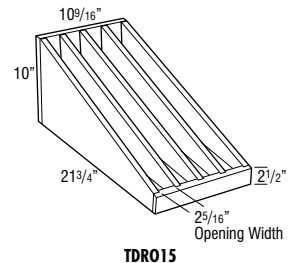

Tray Roll-Out Divider

TDRO12	291
TDRO15	324

- TDRO12: 2 removable dividers (3 compartments).
- TDRO15: 3 removable dividers (4 compartments).
- Includes guides.
- 3/8" plywood construction.
- TDRO12 fits B12.
- TDRO15 fits B15.
- Not compatible with roll tray option.
- Not available with RTPG guides.
- Specify IN to have this accessory installed.