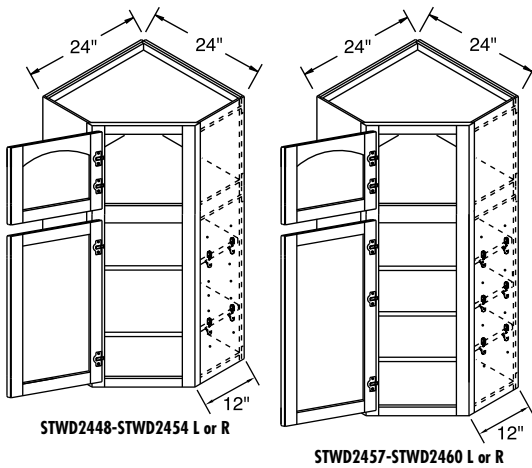

Model	Cubic Feet	1	2	3	4	5	6
		Arbor Hickory Arbor Oak Laurel Hickory Laurel Oak	Arbor Maple Arbor Rustic Hickory Jordan Oak Laurel Maple Lautner Hickory	Cara Thermofoil Heartland Hickory Heartland Oak Jordan Maple Lautner Maple Lawry Hickory	Arbor Cherry Laurel Cherry	Heritage Hickory Heritage Oak Lautner Cherry Ogilby Hickory Ogilby Oak	Bexley Hickory Brenner Oak Eastport Oak Heartland Maple Hershing Hickory Hershing Oak Lawry Maple Sedona Hickory Sedona Oak Tennysen Oak
STWD2448 L or R	19.6	890	1017	1067	1131	1210	1226
STWD2451 L or R	20.7	974	1110	1164	1238	1335	1355
STWD2454 L or R	21.9	974	1110	1164	1238	1335	1355
STWD2457 L or R	23.1	1019	1163	1220	1296	1399	1423
STWD2460 L or R	24.3	1058	1208	1265	1346	1461	1484

- Cabinets require 24" x 24" of corner wall space.
- Bottom doors will always be square.
- Reveal between doors on field installed stacked cabinets will not align with doors on Stacked Wall Cabinets.
- Partial Overlay door reveal: 7/8".
- Full Overlay door reveal: 1/8".