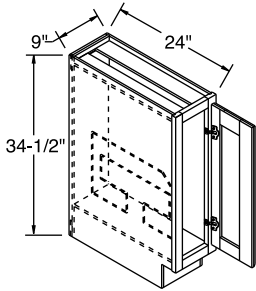

Base with Wire Tray Divider

		1	2	3	4	5	6
Model	Cubic Feet	Arbor Hickory Arbor Oak Laurel Hickory Laurel Oak	Arbor Maple Arbor Rustic Hickory Jordan Oak Laurel Maple Lautner Hickory	Cara Thermofoil Heartland Hickory Heartland Oak Jordan Maple Lautner Maple Lawry Hickory	Arbor Cherry Laurel Cherry	Heritage Hickory Heritage Oak Lautner Cherry Ogilby Hickory Ogilby Oak	Bexley Hickory Brenner Oak Eastport Oak Heartland Maple Hershing Hickory Hershing Oak Lawry Maple Sedona Hickory Sedona Oak Tennison Oak
B9WTD L or R†	5.9	408	488	524	535	576	588

• Tray Divider is chrome.

†When Lawry is specified, the door panel will be recessed.