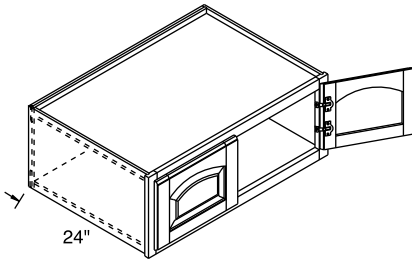

Wall Double Door, 15" High, 24" Deep

		1	2	3	4	5	6
W331524B	9.0	401	484	510	537	587	593
W361524B	9.7	424	508	534	565	601	611
W371524B	10.0	437	522	547	580	618	629
W391524	10.5	450	535	561	596	636	645

- 24" deep cabinets must be fully supported by screws installed in a structural member in the ceiling or soffit, and into adjacent cabinets.
- Load limit is 15 lbs. per square foot of load bearing surface.

W331524B-W371524B