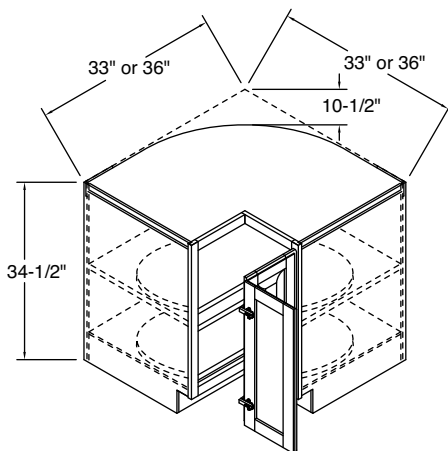

Asymmetrical Super Susan

		1	2	3	4	5	6
Model	Cubic Feet	Arbor Hickory Arbor Oak Laurel Hickory Laurel Oak	Arbor Maple Arbor Rustic Hickory Jordan Oak Laurel Maple Lautner Hickory	Cara Thermofoil Heartland Hickory Heartland Oak Jordan Maple Lautner Maple Lawry Hickory	Arbor Cherry Laurel Cherry	Heritage Hickory Heritage Oak Lautner Cherry Ogilby Hickory Ogilby Oak	Bexley Hickory Brenner Oak Eastport Oak Heartland Maple Hershing Hickory Hershing Oak Lawry Maple Sedona Hickory Sedona Oak Tennysen Oak
BC3336SS L or R	30.5	1782	1917	1928	2070	2093	2117
BC3633SS L or R	30.5	1782	1917	1928	2070	2093	2117

- BC3336SS L or R wall width is 33" x 36".
- BC3633SS L or R wall width is 36" x 33".
- All Asymmetrical Super Susan shelves are 28" diameter.
- Features two plywood revolving shelves with a 1" plywood lip. Lower shelf is mounted to floor. Upper shelf is mounted to fixed shelf. Fixed shelf is 3/4" thick laminated furniture board.
- Nomenclature for asymmetrical cabinets reads as follows:
  First set of numbers = left side of cabinet dimensions.
  Second set of numbers = right side of cabinet dimensions.
- Decorative hardware screws must be countersunk to prevent scratching adjacent cabinets and face frame of BCSS.
- Drum is composed of 1/8" thick non-print hardboard.
- When Lawry is specified, the door panel will be recessed.