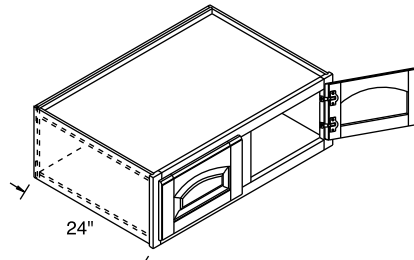

Wall Top Hinge Single Door, 12" High

		1	2	3	4	5	6
Model	Cubic Feet	Arbor Hickory Arbor Oak Laurel Hickory Laurel Oak	Arbor Maple Arbor Rustic Hickory Jordan Oak Laurel Maple Lautner Hickory	Cara Thermofoil Heartland Hickory Heartland Oak Jordan Maple Lautner Maple Lawry Hickory	Arbor Cherry Laurel Cherry	Heritage Hickory Heritage Oak Lautner Cherry Ogilby Hickory Ogilby Oak	Bexley Hickory Brenner Oak Eastport Oak Heartland Maple Hershing Hickory Hershing Oak Lawry Maple Sedona Hickory Tennison Oak
WTH3012	3.7	588	648	667	690	736	743
WTH3612	4.4	652	722	741	769	799	806

- Utilizes doors from 30" and 36" high wall cabinets. Grain on center panels will run horizontally and door rail configuration on non-miter doors will be unique from adjacent cabinet doors.
- Juno will have standard vertical grain pattern.
- When ordered in Arch door styles, door will be Square.
- Door lift mechanism tension can be field adjusted.
- Depth can be reduced to a minimum of 6".
- Door will open a maximum of 105° due to hinges. For applications close to a ceiling, door angle can be restricted to 86° with an INTGH Angle Restriction Clip-DTC (INTGH.RCLP.DTC, see page 346).
- Lift mechanisms and mounting brackets will be visible if used with transparent textured glass panels.

Wall Double Door, 12" High, 24" Deep

		1	2	3	4	5	6
W331224B	7.4	396	475	498	527	534	540
W361224B	8.0	415	497	522	555	559	566
W371224B	8.2	429	512	538	564	569	576
W391224	8.6	442	527	554	572	578	587

- 24" deep cabinets must be fully supported by screws installed in a structural member in the ceiling or soffit, and into adjacent cabinets.
- Load limit is 15 lbs. per square foot of load bearing surface.

W391224