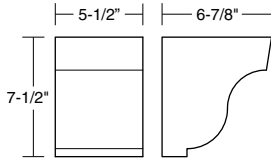

7" Olde World Corbel

JCORBELOWD7

521

- Not available in Hickory or Rustic Hickory.
- In order to support substantial weight, corbel must be properly installed with the attachment screws driven in a wall stud.