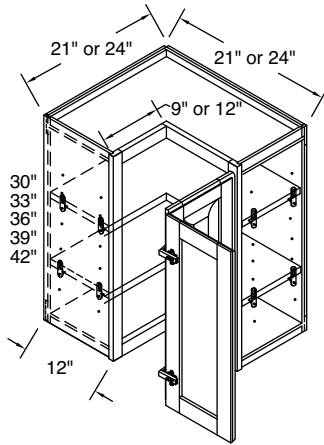

Model	Cubic Feet	1	2	3	4	5	6
		Arbor Hickory Arbor Oak Laurel Hickory Laurel Oak	Arbor Maple Arbor Rustic Hickory Jordan Oak Laurel Maple Lautner Hickory	Cara Thermofoil Heartland Hickory Heartland Oak Jordan Maple Lautner Maple Lawry Hickory	Arbor Cherry Laurel Cherry	Heritage Hickory Heritage Oak Lautner Cherry Ogilby Hickory Ogilby Oak	Bexley Hickory Brenner Oak Eastport Oak Heartland Maple Hershing Hickory Hershing Oak Lawry Maple Sedona Hickory Sedona Oak Tennysen Oak
WCER212430 L or R	12.5	562	653	687	731	780	792
WCER242130 L or R	12.5	562	653	687	731	780	792
WCER212433 L or R	13.7	659	764	801	852	930	943
WCER242133 L or R	13.7	659	764	801	852	930	943
WCER212436 L or R	14.9	659	764	801	852	930	943
WCER242136 L or R	14.9	659	764	801	852	930	943
WCER212439 L or R	16.1	710	825	868	920	1003	1021
WCER242139 L or R	16.1	710	825	868	920	1003	1021
WCER212442 L or R	17.2	759	877	920	973	1074	1090
WCER242142 L or R	17.2	759	877	920	973	1074	1090

- Hinged door opens to 170°.
- Adjustable shelves.
- Legs at the front frames are 9" on 21" leg and 12" on 24" leg.
- Nomenclature for asymmetrical cabinets reads as follows:
  First set of numbers = left side
  Second set of numbers = right side
  Third set of numbers = height
- Decorative hardware screws must be countersunk to prevent scratching of adjacent cabinets and face frame of WCER.
- When Lawry is specified, the door panel will be recessed.