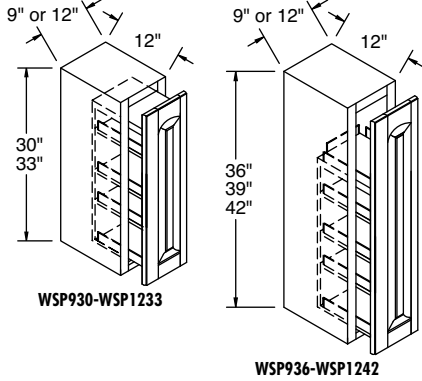

Wall Spice Pull-Out, 30", 33", 36", 39", or 42" High

140

Model	Cubic Feet	1	2	3	4	5	6
		Arbor Hickory Arbor Oak Laurel Hickory Laurel Oak	Arbor Maple Arbor Rustic Hickory Jordan Oak Laurel Maple Lautner Hickory	Cara Thermofoil Heartland Hickory Heartland Oak Jordan Maple Lautner Maple Lawry Hickory	Arbor Cherry Laurel Cherry	Heritage Hickory Heritage Oak Lautner Cherry Ogilby Hickory Ogilby Oak	Bexley Hickory Brenner Oak Eastport Oak Heartland Maple Hershing Hickory Hershing Oak Lawry Maple Sedona Hickory Sedona Oak Tennysen Oak
WSP930[†]	2.9	728	748	764	779	788	803
WSP1230	3.7	741	765	780	795	804	820
WSP933[†]	3.1	779	803	819	835	845	859
WSP1233	4.0	797	822	840	855	863	881
WSP936[†]	3.5	779	803	819	835	845	859
WSP1236	4.4	797	822	840	855	863	881
WSP939[†]	3.7	800	824	843	857	866	883
WSP1239	4.7	824	850	866	883	891	910
WSP942[†]	4.0	832	857	876	892	902	918
WSP1242	5.1	856	882	901	917	927	946

1. 30" to 33" high units include a natural finish, full extension wood pull-out with three adjustable shelves, one fixed shelf, and chrome finish rail sides.
   - Wood plugs for top of 30" to 33" high pull-out included for field installation.
   - 36" to 42" high units include a natural finish, full extension wood pull-out with three adjustable shelves, two fixed shelves, and chrome finish rail sides.
   - Wire for top rail on 36" to 42" high pull-out included separately for field installation.
2. [†]When Lawry is specified, the door panel will be recessed.

WALL CABINETS