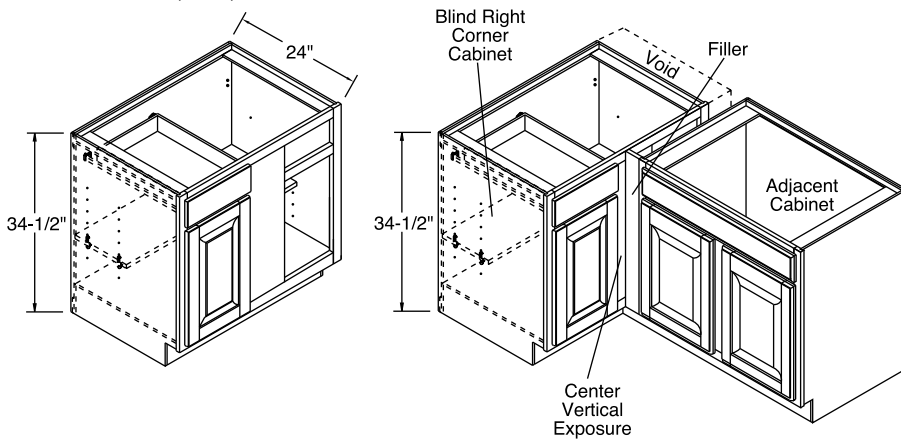

Model	Cubic Feet	1	2	3	4	5	6
		Arbor Hickory Arbor Oak Laurel Hickory Laurel Oak	Arbor Maple Arbor Rustic Hickory Jordan Oak Laurel Maple Lautner Hickory	Cara Thermofoil Heartland Hickory Heartland Oak Jordan Maple Lautner Maple Laury Hickory	Arbor Cherry Laurel Cherry	Heritage Hickory Heritage Oak Lautner Cherry Ogilby Hickory Ogilby Oak	Bexley Hickory Brenner Oak Eastport Oak Heartland Maple Hershing Hickory Hershing Oak Laury Maple Sedona Hickory Sedona Oak Tennysen Oak
BC3639 L or R	15.9	506	607	640	675	703	744
BC3942 L or R	17.6	547	645	690	717	758	799
BC4245 L or R	21.0	583	683	742	758	817	876
BC4548 L or R	24.4	630	738	803	819	883	941
BC4851 L or R	27.7	681	792	849	879	934	1013

- L or R indicates void. R (right) void shown.
- Adjustable half-depth shelf.
- Includes one 3" filler, shipped unattached.
- Nomenclature refers to wall space occupied when installed at minimum and maximum.

Cabinet	MFO		Front Frame Exposure to Blind Opening	Actual Cabinet Width	Void When Set at Minimum
	Center Stile Exposure at Rec. Min.	Center Stile Exposure at Rec. Min.			
BC3639*	2 1/2"	1 3/4"	18"	27"	9"
BC3942	4"	3 1/4"	19 1/2"	30"	9"
BC4245	4"	3 1/4"	22 1/2"	36"	6"
BC4548	4"	3 1/4"	25 1/2"	42"	3"
BC4851	4"	3 1/4"	28 1/2"	48"	0"

*When door style is MFO and cabinet is at the minimum pull, doors and hardware may rest on adjoining cabinet.