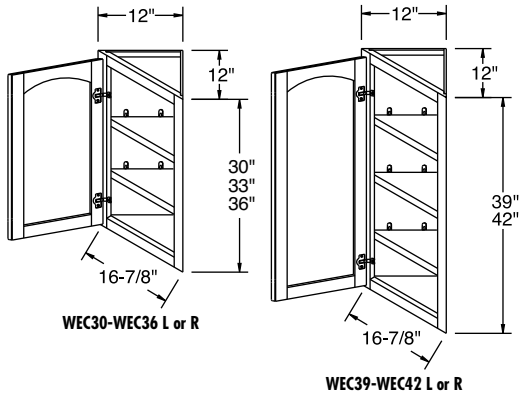

- Width at wall: 12" x 12".
- Cabinet features two unfinished back panels. Must be installed with one back panel adjacent to a cabinet of equal height with the other back panel attached to the wall.

		7	8	9	10	11	12		
Model	Cubic Feet	Bayport Hickory Bexley Maple Brenner Maple Dover Hickory Dover Oak Eastport Maple Harbour Court Thermofoil Heritage Maple Heritage Rustic Hickory Hershing Maple Jordan Cherry	Juno Laminate Madison Maple Montella Oak Ogilby Maple Rainier Maple Sedona Maple Sedona Rustic Hickory Sedona Thermofoil Tennysen Maple Westlake Maple	Heartland Cherry Lawry Cherry	Bayport Maple Dover Maple Dover Rustic Hickory Montella Maple	Bexley Cherry Brenner Cherry Eastport Cherry Heritage Cherry Hershing Cherry Madison Cherry	Ogilby Cherry Rainier Cherry Sedona Cherry Tennysen Cherry Warner Maple Westlake Cherry	Bayport Cherry Dover Cherry Montella Cherry	Warner Cherry
		WEC30 L or R	3.6	474	486	506	526	565	586
WEC33 L or R	4.0	495	507	533	555	591	617		
WEC36 L or R	4.3	495	507	533	555	591	617		
WEC39 L or R	4.7	506	520	547	567	609	635		
WEC42 L or R	5.0	517	529	560	578	623	649		