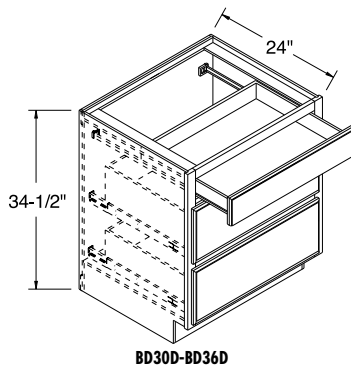

Three Drawer Base

Model	Cubic Feet	1	2	3	4	5	6
		Arbor Hickory Arbor Oak Laurel Hickory Laurel Oak	Arbor Maple Arbor Rustic Hickory Jordan Oak Laurel Maple Lautner Hickory	Cara Thermofoil Heartland Hickory Heartland Oak Jordan Maple Lautner Maple Laury Hickory	Arbor Cherry Laurel Cherry	Heritage Hickory Heritage Oak Lautner Cherry Ogilby Hickory Ogilby Oak	Bexley Hickory Brenner Oak Eastport Oak Heartland Maple Hershing Hickory Hershing Oak Laury Maple Sedona Hickory Sedona Oak Tennison Oak
3BD12	7.6	556	572	584	596	602	614
3BD15	9.2	584	602	614	626	632	645
3BD18	10.9	618	639	650	665	672	683
3BD21	12.6	658	676	689	704	710	726
3BD24	14.3	710	733	747	761	768	785
3BD27	15.9	891	917	936	955	965	984
BD30D[†]*	17.6	1268	1302	1326	1350	1362	1387
BD33D[†]*	19.3	1320	1357	1382	1409	1421	1448
BD36D[†]*	21.0	1359	1398	1425	1450	1463	1491

[†]Deep drawers are solid wood dovetail drawers with undermount full extension guides. Top drawer is standard construction with 3/4 extension guides. When WDRWPG is selected, all three drawers and guides are upgraded.
*Exterior height of bottom two drawers is 8 3/4".