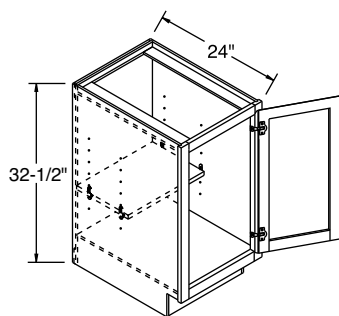

Universal Access Base, Full Height Single Door

		1	2	3	4	5	6
B9FH32.5 L or R	5.7	362	442	478	489	530	542
B12FH32.5 L or R	7.3	380	464	504	515	558	571
B15FH32.5 L or R	8.8	401	488	527	541	577	600
B18FH32.5 L or R	10.4	432	522	559	579	615	644
B21FH32.5 L or R	11.9	470	562	595	625	651	691