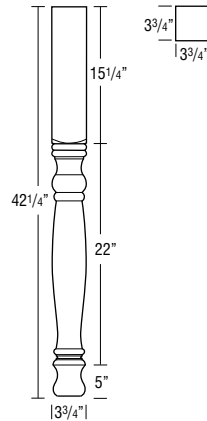

Decorative Supports — English Bar Column, 42 1/4" High

ENGBARCOLUMN

913

- Trimable.
- When ordering Rustic Hickory, Hickory will be substituted.