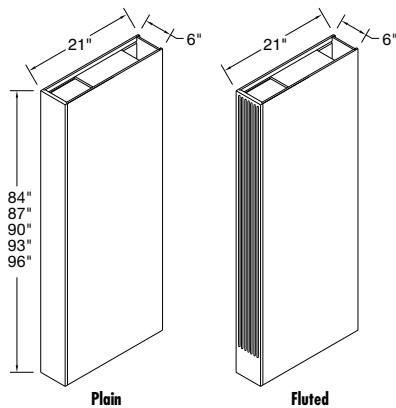

Column Box Fillers, 6" Wide — Tall - 21" and 24" Deep

CB684-21PL	679
CB687-21PL	729
CB690-21PL	729
CB693-21PL	779
CB696-21PL	833
CB684-24PL	817
CB687-24PL	875
CB690-24PL	875
CB693-24PL	935
CB696-24PL	1000
CB684-21FL	1480
CB687-21FL	1584
CB690-21FL	1584
CB693-21FL	1695
CB696-21FL	1814
CB684-24FL	1630
CB687-24FL	1743
CB690-24FL	1743
CB693-24FL	1866
CB696-24FL	1996

- When ordering Rustic Hickory, Hickory will be substituted.
- FPEB construction.

Premium trim items (.P) will be textured laminate. All others, excluding Overlay Fillers and Fillers with Overlays, will match the cabinet box color.

Dishwasher Front Panels

DWP (3/16")	126
LDWP (5/32")	126

- 3/16" thick wood veneered, MDF core.
- 5/32" thick laminated plywood.
- DWP - When ordering Rustic Hickory, Hickory will be substituted.
- LDWP - Available in thermofoil and opaques except Aloe, Cadet, or Onyx.

Dishwasher End Panels

DWEP1.5	132
DWEP3	185
DWEP3OVLY	290

- DWEP1.5 and DWEP3 constructed of 3/8" thick laminated furniture board.
- Modified full overlay styles, order DWEP3OVLY available in Rustic Hickory.
- RD12, RD15, RD18 and RD21 available.
- When specifying Aloe, Cadet, or Onyx, PEF must be specified in order for panel to match.

Modifications	FPEB
	•