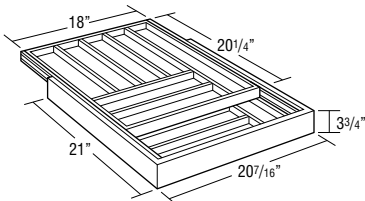

WTC24

Cutlery Insert Organizer

CDT	57
WCDT	203

- Universal Application: Cut to fit your cabinet in the field.
- Place a cabinet with a CDT or WCDT next to the dishwasher for convenience.
- CDT - laminate.
- WCDT - wood.