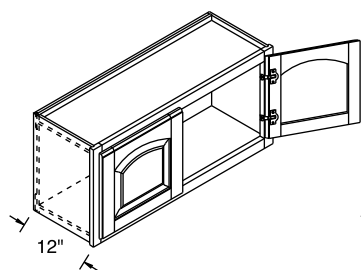

Wall Double Door, 18" High

		1	2	3	4	5	6
W2418B	4.3	325	383	402	426	461	467
W2718B	4.7	356	420	440	463	513	521
W3018B	5.2	359	424	446	467	520	527
W3318B	5.7	374	440	461	489	547	557
W3618B	6.3	385	452	475	506	576	584
W3718B	6.3	387	454	477	508	577	586
W3918	6.6	388	456	478	509	577	586
W4218	7.1	395	470	494	520	608	617

W2418B-W3718B