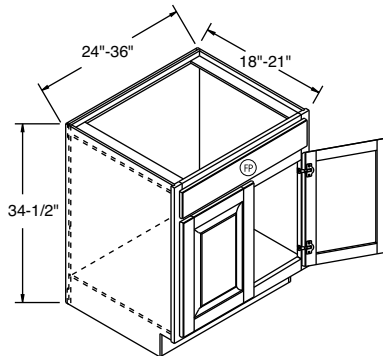

VSB2418BBH-VSB3618BBH
VSB24BBH-VSB36BBH