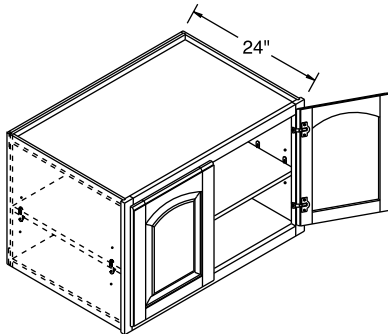

Wall Double Door, 27" High, 24" Deep

Model	Cubic Feet	1	2	3	4	5	6
		Arbor Hickory Arbor Oak Laurel Hickory Laurel Oak	Arbor Maple Arbor Rustic Hickory Jordan Oak Laurel Maple Lautner Hickory	Cara Thermofoil Heartland Hickory Heartland Oak Jordan Maple Lautner Maple Laury Hickory	Arbor Cherry Laurel Cherry	Heritage Hickory Heritage Oak Lautner Cherry Ogilby Hickory Ogilby Oak	Bexley Hickory Brenner Oak Eastport Oak Heartland Maple Hersling Hickory Hersling Oak Laury Maple Sedona Hickory Tennison Oak
W332724B	15.3	521	629	662	702	780	791
W362724B	16.6	579	676	708	755	804	817
W372724B	17.0	593	689	721	769	817	830
W392724	17.9	605	702	734	781	829	843

- 24" deep cabinets must be fully supported by screws installed in a structural member in the ceiling or soffit, and into adjacent cabinets.
- Load limit is 15 lbs. per square foot of load bearing surface.

W332724B-W372724B