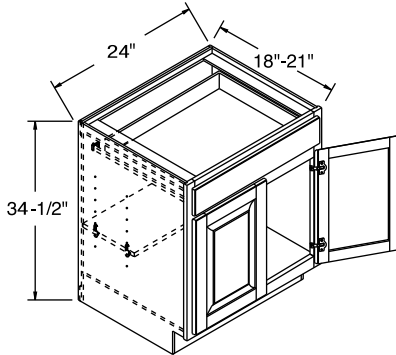

Vanity Base, Double Door with Drawer, 34 1/2" High, 18" or 21" Deep

		1	2	3	4	5	6
VB2418BBH	11.0	544	653	698	731	767	818
VB24BBH	12.6	544	653	698	731	767	818

- Adjustable half-depth shelf.