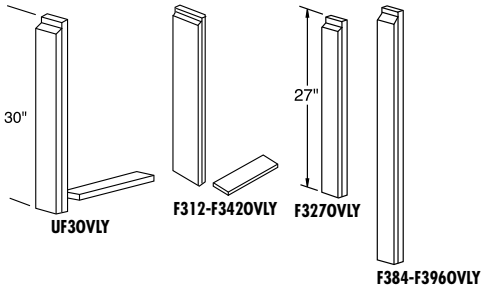

3" Filler with 2 1/2" Overlay

F312OVLY (10 3/4"H)	102
F315OVLY (13 3/4"H)	102
F318OVLY (16 3/4"H)	102
F321OVLY (19 3/4"H)	102
F324OVLY (22 3/4"H)	102
F327OVLY (25 3/4"H)	102
UF30VLY (28 3/4"H)	102
F333OVLY (31 3/4"H)	110
F336OVLY (34 3/4"H)	110
F339OVLY (37 3/4"H)	118
F342OVLY (40 3/4"H)	129
F384OVLY (78 1/4"H)	227
F387OVLY (81 1/4"H)	245
F390OVLY (84 1/4"H)	245
F393OVLY (87 1/4"H)	261
F396OVLY (90 1/4"H)	261

- Available only on modified full overlay door styles.
- Finished on front and all edges (backs are not finished).
- 3/4" thick filler, 3/4" thick overlay.
- When Juno is ordered, the overlay will be textured laminate.