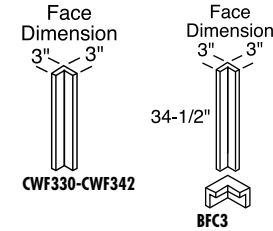

3" Wide Corner Filler

CWF330	109
CWF333	127
CWF336	127
CWF339	140
CWF342	146
BFC3	122

- 3/4" thick.
- Finished on front and all edges (backs are unfinished).
- When ordering Rustic Hickory, Hickory will be substituted.