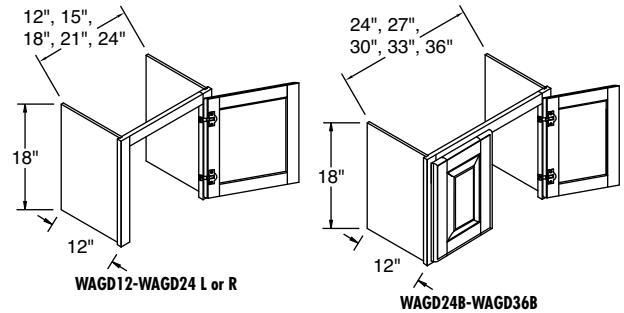

MODEL	CUBIC FEET	PRICE
Wall Appliance Garage Doors		
WAGD12 L or R	2.3	410
WAGD15 L or R	2.8	420
WAGD18 L or R	3.3	446
WAGD21 L or R	3.7	470
WAGD24 L or R	4.3	499
WAGD24B	4.3	499
WAGD27B	4.7	528
WAGD30B	5.2	580
WAGD33B	5.7	640
WAGD36B	6.3	704

- Does not have back, top, or bottom.
- Door will always be square.
- Bottom edge may be trimmed.
- When ordering Aloe, Cadet, or Onyx, APF or PEF must be specified.

Modifications	FPEB	ID	MI	RD
	•	•	•	•

Construction Upgrades	APF	INTGH	PEF
	•	•	•