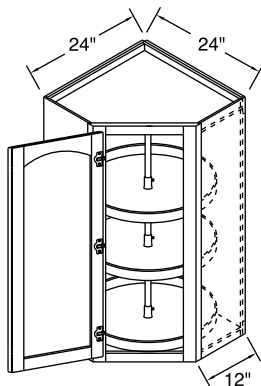

WD2439S-WD2442S L or R