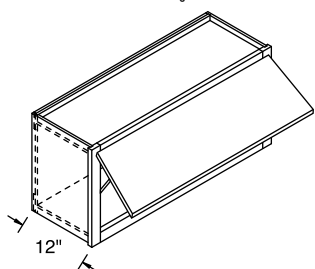

Wall Top Hinge Single Door, 18" High

		1	2	3	4	5	6
Model	Cubic Feet	Arbor Hickory Arbor Oak Laurel Hickory Laurel Oak	Arbor Maple Arbor Rustic Hickory Jordan Oak Laurel Maple Lautner Hickory	Cara Thermofoil Heartland Hickory Heartland Oak Jordan Maple Lautner Maple Lawry Hickory	Arbor Cherry Laurel Cherry	Heritage Hickory Heritage Oak Lautner Cherry Ogilby Hickory Ogilby Oak	Bexley Hickory Brenner Oak Eastport Oak Heartland Maple Hershing Hickory Hershing Oak Lawry Maple Sedona Hickory Tennison Oak
WTH3018	5.3	684	749	771	792	845	852
WTH3618	6.3	742	809	832	863	933	942

- Utilizes doors from 30" and 36" high wall cabinets. Grain on center panels will run horizontally and door rail configuration on non-miter doors will be unique from adjacent cabinet doors.
- Juno will have standard vertical grain pattern.
- When ordered in Arch door styles, door will be Square.
- Door lift mechanism tension can be field adjusted.
- Depth can be reduced to a minimum of 6".
- Door will open a maximum of 105° due to hinges. For applications close to a ceiling, door angle can be restricted to 86° with an INTGH Angle Restriction Clip-DTC (INTGH.RCLP.DTC, see page 346).
- Lift mechanisms and mounting brackets will be visible if used with transparent textured glass panels.