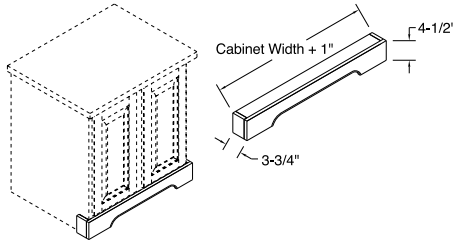

Decorative Supports — Tulip Foot

TULIP FOOT

321

- Trimmable.
- When ordering Rustic Hickory, Hickory will be substituted.

Decorative Supports — Furniture Apron

FA24

222

FA27

244

FA30

267

FA33

293

FA36

327

FA42

365

FA48

400

- When ordering Rustic Hickory, Hickory will be substituted.

Decorative Supports — Split Turnings

SPLITSPOOL

139

SPLTSPINDLEFL (Reeded Half Round)

288

SPLTSPINDLEFRD (Half Round)

259