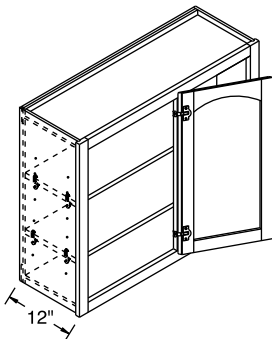

Wall Corner Single Door, 30" High

		1	2	3	4	5	6
WC2430 BL or BR	6.7	358	421	443	467	519	526
WC2730 BL or BR	7.5	371	436	459	489	537	546
WC3030 BL or BR	8.3	387	461	484	511	571	579
WC3330 BL or BR	9.1	421	500	526	559	613	622
WC3630 BL or BR	9.9	432	519	544	577	647	658

- BL or BR indicates void. BR (right) void shown.
- Includes one 3" filler, shipped unattached.