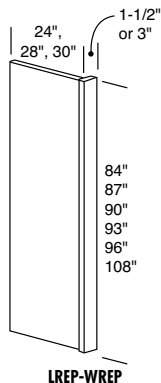

- 1/2" thick plywood.
- 1/4" reveal on filler at panel attachment.
- Total panel depth includes 3/4" thick filler. Example: WREP1.52484 = panel depth of 24".
- When ordering Rustic Hickory, Hickory will be substituted.
- 24" deep panels - RD12, RD15, RD18 and RD21 available.

†WREP1.524108 and WREP324108 only available in Maple.

Modifications	FPEB
	•

Refrigerator Panels with Filler Attached, continued

LREP1.52484	236
LREP1.52487	256
LREP1.52490	256
LREP1.52493	275
LREP1.52496	275
LREP32484	261
LREP32487	283
LREP32490	283
LREP32493	299
LREP32496	299
LREP1.52884	251
LREP1.52887	268
LREP1.52890	268
LREP1.52893	290
LREP1.52896	290
LREP32884	274
LREP32887	297
LREP32890	297
LREP32893	315
LREP32896	315
LREP1.53084	274
LREP1.53087	295
LREP1.53090	295
LREP1.53093	318
LREP1.53096	318
LREP33084	301
LREP33087	327
LREP33090	327
LREP33093	346
LREP33096	346

- 3/8" thick laminated furniture board. Not available in Aloe, Cadet, or Onyx.
- 1/4" reveal on filler at panel attachment.
- Total panel depth includes 3/4" thick filler. Example: LREP1.52484 = panel depth of 24".
- When ordering Rustic Hickory, Hickory will be substituted.
- 24" deep panels - RD12, RD15, RD18 and RD21 available.

Premium trim items (.P) will be textured laminate. All others, excluding Overlay Fillers and Fillers with Overlays, will match the cabinet box color.