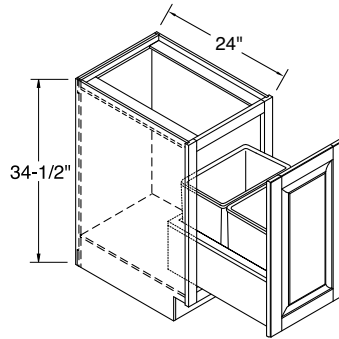

Base Waste Basket, Full Height

		1	2	3	4	5	6
Model	Cubic Feet	Arbor Hickory Arbor Oak Laurel Hickory Laurel Oak	Arbor Maple Arbor Rustic Hickory Jordan Oak Laurel Maple Lautner Hickory	Cara Thermofoil Heartland Hickory Heartland Oak Jordan Maple Lautner Maple Lawry Hickory	Arbor Cherry Laurel Cherry	Heritage Hickory Heritage Oak Lautner Cherry Ogilby Hickory Ogilby Oak	Bexley Hickory Brenner Oak Eastport Oak Heartland Maple Hershing Hickory Hershing Oak Lawry Maple Sedona Hickory Sedona Oak Tennysen Oak
BWB15FH	9.2	759	888	950	967	1031	1076
BWB18FH	10.9	874	1031	1094	1130	1188	1257
BWB21FH	12.6	962	1135	1203	1244	1307	1383

- BWB15FH and BWB18FH include one 50 qt. basket and one trash bag holder.
- BWB21FH includes two 50 qt. baskets.
- Construction has waste basket pull-out using SoftTouch guides.
- Bottom drawer is dovetailed.

BWB21FH

Base Pantry Pull-Out

		1	2	3	4	5	6
B9PO†	5.9	793	858	870	932	945	967
B12PO	7.7	926	1010	1051	1061	1103	1117

- 1 fixed shelf and 3 adjustable shelves with chrome finished side rails.
- †When Lawry is specified, the door panel will be recessed.