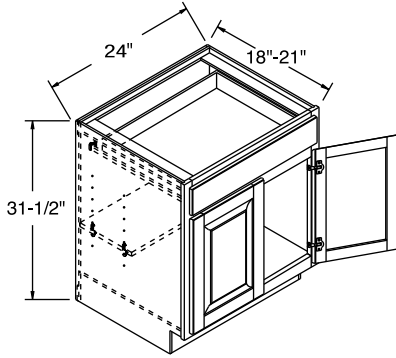

Vanity Base, Double Door with Drawer, 31 1/2" High, 18" or 21" Deep

		1	2	3	4	5	6
Model	Cubic Feet	Arbor Hickory Arbor Oak Laurel Hickory Laurel Oak	Arbor Maple Arbor Rustic Hickory Jordan Oak Laurel Maple Lautner Hickory	Cara Thermofoil Heartland Hickory Heartland Oak Jordan Maple Lautner Maple Lawry Hickory	Arbor Cherry Laurel Cherry	Heritage Hickory Heritage Oak Lautner Cherry Ogilby Hickory Ogilby Oak	Bexley Hickory Brenner Oak Eastport Oak Heartland Maple Hershing Hickory Hershing Oak Lawry Maple Sedona Hickory Sedona Oak Tennison Oak
VB2418B	10.1	495	573	597	639	653	673
VB24B	11.6	495	573	597	639	653	673

- Adjustable half-depth shelf.