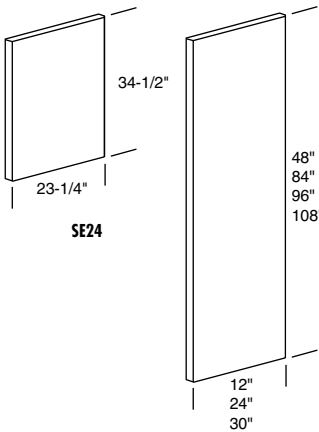

End Panels

SE24 61

- SE24 3/8" thick laminated furniture board.
- Edges are not finished.
- When ordering Aloe, Cadet, or Onyx, PEF must be specified.
- RD12, RD15, RD18, and RD21 available.

Construction Upgrades	PEF
	•

SP1248 188

SP1284 321

SP1296 371

SP12108† 575

SP2484 547

SP2496 627

SP24108† 970

SP3084 682

SP3096 785

- 3/4" thick veneered furniture board finished both sides and long edges.
- When ordering Rustic Hickory, Hickory will be substituted.
- 12" deep panels - RD9, RD6 available.
- 24" deep panels - RD15, RD18 and RD21 available.
- 30" deep panels - RD27 available.

†SP12108 and SP24108 only available in Maple.

LSP1248 105

LSP1284 175

LSP1296 203

LSP2484 315

LSP2496 392

LSP3084 360

LSP3096 450

- 3/4" thick laminated furniture board.
- LSP panels are only available in Alpine, Ivory, and White.
- 12" deep panels - RD9, RD6 available.
- 24" deep panels - RD15, RD18 and RD21 available.
- 30" deep panels - RD27 available.

LSP/SP1248-LSP/SP1296
LSP/SP2484-LSP/SP2496
LSP/SP3084-LSP/SP3096
SP12108, SP24108

NEW End Panels, Premium

LSP1248P 210

LSP1296P 406

LSP2484P 630

LSP2496P 784

- 3/4" thick laminated furniture board.
- 12" deep panels - RD9, RD6 available.
- 24" deep panels - RD15, RD18 and RD21 available.
- Available in Textured Laminate only.