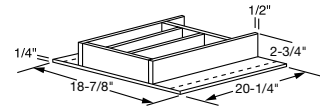

Cutting Board Knife Tray Kit

CBK18	415

- Fits in top drawer opening of B18 base cabinet.
- Use existing drawer front.
- Specify IN to have this accessory installed.