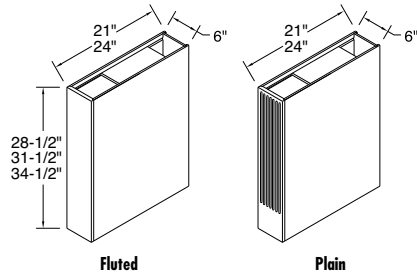

Column Box Fillers, 6" Wide — Base - 21" or 24" Deep

CB628.5-21PL	515
CB631.5-21PL	636
CB634.5-21PL	636
CB634.5-24PL	801
CB628.5-21FL	554
CB631.5-21FL	669
CB634.5-21FL	669
CB634.5-24FL	716

- When ordering Rustic Hickory, Hickory will be substituted.
- FPEB construction.