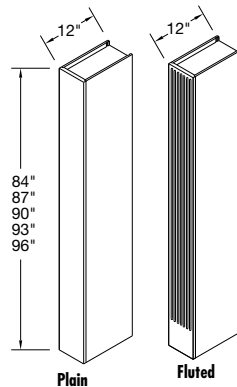

Column Box Fillers, 6" Wide — Tall - 12" Deep

CB684-12PL	1181
CB687-12PL	1265
CB690-12PL	1265
CB693-12PL	1352
CB696-12PL	1448
CB684-12FL	1286
CB687-12FL	1377
CB690-12FL	1377
CB693-12FL	1472
CB696-12FL	1576

- When ordering Rustic Hickory, Hickory will be substituted.
- FPEB construction.