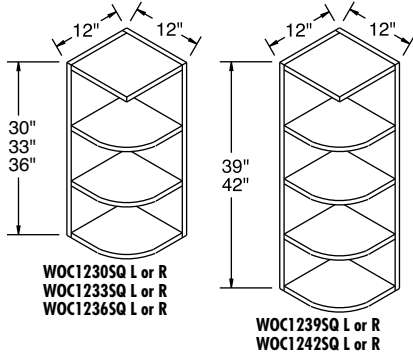

MODEL	CUBIC FEET	PRICE
Wall Outside End Shelf, Square Top, 12" Radius		
WOC1230SQ L or R	3.6	490
WOC1233SQ L or R	4.0	583
WOC1236SQ L or R	4.3	583
WOC1239SQ L or R	4.7	631
WOC1242SQ L or R	5.0	687

- Hardwood veneer on 3/4" furniture board core.
- Matching interior.
- Veneer construction, finished to match cabinet face frame. Thermofoil styles are laminate.
- When ordering Rustic Hickory, Hickory will be substituted.
- Shelves are fixed.

MODIFICATIONS
No modifications available for these products.