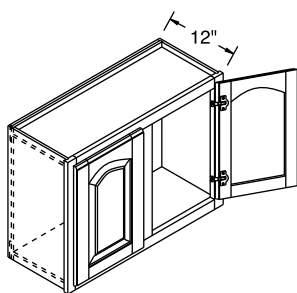

Wall Single Door, 21" High

		1	2	3	4	5	6
Model	Cubic Feet	Arbor Hickory Arbor Oak Laurel Hickory Laurel Oak	Arbor Maple Arbor Rustic Hickory Jordan Oak Laurel Maple Lautner Hickory	Cara Thermofoil Heartland Hickory Heartland Oak Jordan Maple Lautner Maple Laury Hickory	Arbor Cherry Laurel Cherry	Heritage Hickory Heritage Oak Lautner Cherry Ogilby Hickory Ogilby Oak	Bexley Hickory Brenner Oak Eastport Oak Heartland Maple Hershing Hickory Hershing Oak Laury Maple Sedona Hickory Sedona Oak Tennison Oak
W1221 L or R	2.6	297	354	372	395	436	443
W1521 L or R	3.2	315	375	393	418	462	469
W1821 L or R	3.7	332	396	417	442	489	495
W2121 L or R	4.3	351	420	440	467	517	524

Wall Double Door, 21" High

		1	2	3	4	5	6
W2421B	4.9	369	442	463	492	543	552
W2721B	5.4	390	466	490	519	573	582
W3021B	6.0	394	472	494	524	579	589
W3321B	6.5	407	491	513	542	601	611
W3621B	7.1	429	512	539	571	636	645
W3721B	7.3	432	518	544	575	641	649
W3921	7.6	434	522	548	579	645	653

W3921