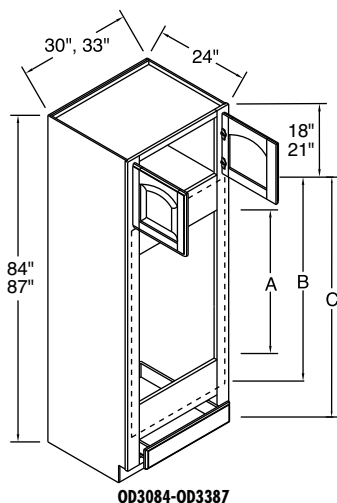

Double Oven Cabinet, 84", 87", or 90" Tall, 24" Deep

Model	Cubic Feet	1	2	3	4	5	6
		Arbor Hickory Arbor Oak Laurel Hickory Laurel Oak	Arbor Maple Arbor Rustic Hickory Jordan Oak Laurel Maple Lautner Hickory	Cara Thermofoil Heartland Hickory Heartland Oak Jordan Maple Lautner Maple Laury Hickory	Arbor Cherry Laurel Cherry	Heritage Hickory Heritage Oak Lautner Cherry Ogilby Hickory Ogilby Oak	Bexley Hickory Brenner Oak Eastport Oak Heartland Maple Hershing Hickory Hershing Oak Laury Maple Sedona Hickory Sedona Oak Tennysen Oak
OD3084	41.4	1298	1440	1447	1583	1586	1610
OD3384	45.3	1391	1564	1594	1739	1759	1799
OD3087	42.9	1510	1554	1602	1714	1783	1815
OD3387	46.9	1645	1700	1748	1871	1949	2010
OD3090	44.3	1510	1554	1602	1714	1783	1815
OD3390	48.4	1645	1700	1748	1871	1949	2010

- Oven cavity is standard interior.
- Modified Full overlay styles feature face mount hinges.
- All top and bottom cross rails are 1 1/2" wide.
- All cabinets have 3" stiles on frame.
- Be sure to confirm a heat shield is built into your appliance by the manufacturer or install the heat shield included with your appliance.
- Heat shields are also sold separately as an accessory.
- Wood oven supports included.

Double Oven	(Width Cutout)		(Height Cutout)		
	Min.	Max.	Min. A	Max. B	Max. C
30"	24"	28 1/2"	39 1/2"	54 1/2"	60"
33"	27"	31 1/2"	39 1/2"	54 1/2"	60"