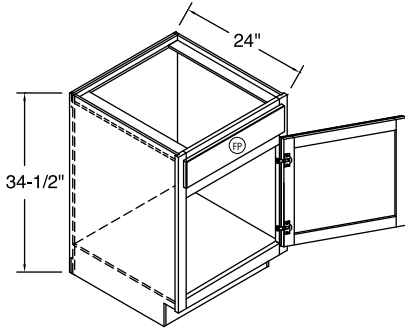

Sink Base, Single Door

		1	2	3	4	5	6
Model	Cubic Feet	Arbor Hickory Arbor Oak Laurel Hickory Laurel Oak	Arbor Maple Arbor Rustic Hickory Jordan Oak Laurel Maple Lautner Hickory	Cara Thermofoil Heartland Hickory Heartland Oak Jordan Maple Lautner Maple Lawry Hickory	Arbor Cherry Laurel Cherry	Heritage Hickory Heritage Oak Lautner Cherry Ogilby Hickory Ogilby Oak	Bexley Hickory Brenner Oak Eastport Oak Heartland Maple Hershing Hickory Hershing Oak Lawry Maple Sedona Hickory Sedona Oak Tennison Oak
SB21 L or R	12.6	435	507	543	565	599	618
SB24 L or R	14.3	458	534	572	595	630	650