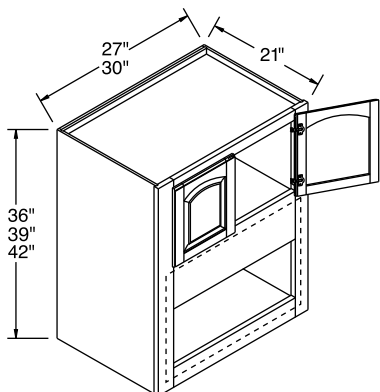

Wall Built-In Microwave Double Door Cabinet, 36", 39", or 42" High

Model

Cubic Feet

		1	2	3	4	5	6
		Arbor Hickory Arbor Oak Laurel Hickory Laurel Oak	Arbor Maple Arbor Rustic Hickory Jordan Oak Laurel Maple Lautner Hickory	Cara Thermofoil Heartland Hickory Heartland Oak Jordan Maple Lautner Maple Lawry Hickory	Arbor Cherry Laurel Cherry	Heritage Hickory Heritage Oak Lautner Cherry Ogilby Hickory Ogilby Oak	Bexley Hickory Brenner Oak Eastport Oak Heartland Maple Hersling Hickory Hersling Oak Lawry Maple Sedona Hickory Tennison Oak
WBMW273621	14.7	764	902	946	1004	1138	1155
WBMW303621	16.2	805	949	995	1058	1212	1230
WBMW273921	15.8	824	973	1023	1083	1227	1244
WBMW303921	17.5	870	1027	1078	1139	1310	1329
WBMW274221	17.0	891	1026	1077	1138	1320	1340
WBMW304221	18.7	954	1098	1151	1212	1431	1452

- Microwave cabinet must be attached to wall stud and adjacent cabinets on both sides for support.