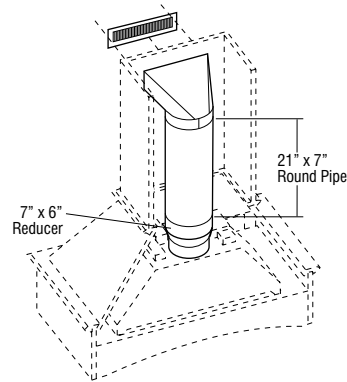

MODEL	CUBIC FEET	PRICE
Designer Range Hood Ductless Conversion Kit and Filter Kits		

DWK500	1.1	182

FILTER250/390	0.5	49

FILTER500	0.7	172

- Duct Work Kit: Optional kit to allow recirculation of the hood exhaust back into the kitchen. Use this unit with DRH_A, DRH_S, WHCA, and WHCS.
- FILTER250/390 required when DWK500 is used with BLOWER250/BLOWER390.
- FILTER500 required when DWK500 is used with BLOWER500 (not shown).
- DWK500 includes: (1) 21" x 7" round pipe, (1) adjustable collar, (1) white metal soffit grille, (1) adjustable boot, (1) 7" x 6" reducer, and installation instructions.

MODIFICATIONS
No modifications available for these products.