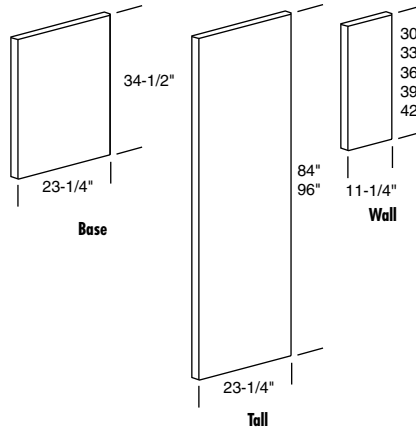

Premium trim items (.P) will be textured laminate. All others, excluding Overlay Fillers and Fillers with Overlays, will match the cabinet box color.

NEW End Panel Skins, Premium	
LBEPP	108
LTEP84P	232
LTEP96P	254
LWEP30P	50
LWEP33P	54
LWEP36P	54
LWEP39P	60
LWEP42P	70

- 12" deep panels - RD9, RD6 available.
- 24" deep panels - RD12, RD15, RD18, and RD21 available.
- Available in Textured Laminate only.

Cross Grain Veneer Back Skin 3/16"

W9648BP	645

- Opaques will be constructed entirely of MDF.
- 3/16" thick wood veneered, MDF core.
- 93" wide x 45" high usable material.
- When ordering Rustic Hickory, Hickory will be substituted.
- Not available in thermofoil and opaques.

W48X34.5 (3/16")	315

- Opaques will be constructed entirely of MDF.
- 3/16" thick wood veneered, MDF core.
- When ordering Rustic Hickory, Hickory will be substituted.

L48X34.5 (5/32")	116

- 5/32" thick laminated plywood. Not available in Aloe, Cadet, or Onyx.
- When ordering Rustic Hickory, Hickory will be substituted.