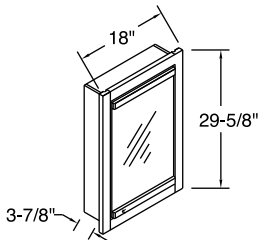

MODEL   CUBIC FEET   PRICE

Single Door Medicine Cabinet with Mirror Door

MC1830 L or R   2.2   560

- Can be surface or recessed mounted. Cut-out dimensions are 16 5/8" wide x 28 1/4" high.
- Features a mirror door insert.
- Knobs included with mirror.
- Not available with Arch door profile.
- Finished plywood ends.
- When ordering Rustic Hickory, Hickory will be substituted.

MODIFICATIONS
No modifications available for these products.

Medicine Cabinet

MC2430   2.8   740

MC3030   3.5   804

MC3630   4.2   863

MC4830   5.5   1119

- Surface or recessed mount.
- Knobs included with mirror.
- PEF standard.
- When ordering Rustic Hickory, Hickory will be substituted.

MODIFICATIONS
No modifications available for these products.