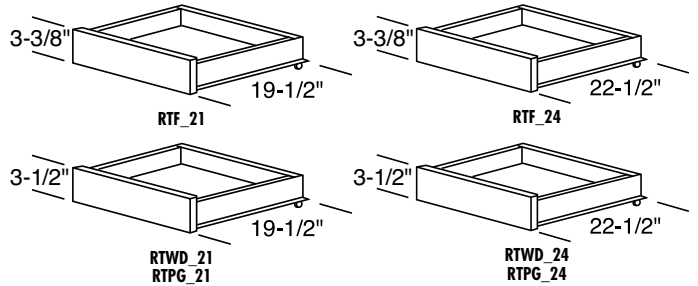

Roll Trays	
RTF1221 (VB12)	108
RTF1521 (VB15)	113
RTF1821 (VB18)	123
RTF2121 (VB21)	134
RTF2421 (VB24)	144
• Laminate	
RTF1224 (B12)	108
RTF1524 (B15)	113
RTF1624 (warranty only)	118
RTF1824 (B18)	123
RTF1924 (B39)	129
RTF2124 (B21)/(B42)	134
RTF2224 (B45)	139
RTF2424 (B24)/(B48)	144
RTF2724 (B27)	149
RTF3024FW (B30B)	154
RTF3324FW (B33B)	159
RTF3624FW (B36B)	165
• Laminate	
RTWD1221 (VB12)	162
RTWD1521 (VB15)	167
RTWD1821 (VB18)	177
RTWD2121 (VB21)	187
RTWD2421 (VB24)	198
• Wood	
RTWD1224 (B12)	162
RTWD1524 (B15)	167
RTWD1624 (warranty only)	172
RTWD1824 (B18)	177
RTWD1924 (B39)	182
RTWD2124 (B21)/(B42)	187
RTWD2224 (B45)	192
RTWD2424 (B24)/(B48)	198
RTWD2724 (B27)	203
RTWD3024FW (B30B)	208
RTWD3324FW (B33B)	213
RTWD3624FW (B36B)	218
• Wood	
RTPG1221 (VB12)	211
RTPG1521 (VB15)	216
RTPG1821 (VB18)	226
RTPG2121 (VB21)	237
RTPG2421 (VB24)	247
• Wood	

continued

Roll Trays, continued	
RTPG1224 (B12)	211
RTPG1524 (B15)	216
RTPG1624 (warranty only)	221
RTPG1824 (B18)	226
RTPG1924 (B39)	232
RTPG2124 (B21)/(B42)	237
RTPG2224 (B45)	242
RTPG2424 (B24)/(B48)	247
RTPG2724 (B27)	252
RTPG3024FW (B30B)	257
RTPG3324FW (B33B)	262
RTPG3624FW (B36B)	268

- Wood
- Includes cabinet and drawer members.
- RTPG trays have SoftTouch IHC guides.

Sink Base Caddy

SBCADDY 469

- Caddy is removable and portable.
- Recommended for use in cabinets 18" and wider.
- Caddy dimensions are: 9 15/16" wide x 18 5/16" tall x 18 5/8" deep.
- Caddy fits in cabinets with a minimum: 12" wide x 20 1/2" high frame opening x 21" deep cabinet.