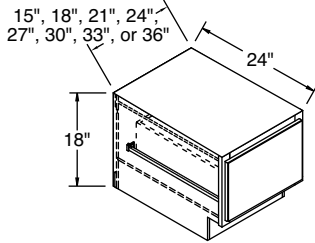

Furniture Drawer Window Bench, 18" High, 24" Deep

248

OTHER ROOMS

Model	Cubic Feet	1	2	3	4	5	6
		Arbor Hickory Arbor Oak Laurel Hickory Laurel Oak	Arbor Maple Arbor Rustic Hickory Jordan Oak Laurel Maple Lautner Hickory	Cara Thermofoil Heartland Hickory Heartland Oak Jordan Maple Lautner Maple Laury Hickory	Arbor Cherry Laurel Cherry	Heritage Hickory Heritage Oak Lautner Cherry Ogilby Hickory Ogilby Oak	Bexley Hickory Brenner Oak Eastport Oak Heartland Maple Hersling Hickory Hersling Oak Laury Maple Sedona Hickory Sedona Oak Tennison Oak
FDWB151824	5.1	418	430	437	447	451	461
FDWB181824	6.0	464	478	489	498	503	512
FDWB211824	6.9	493	507	518	528	533	543
FDWB241824	7.8	534	549	560	571	577	589
FDWB271824	8.7	702	724	737	753	759	774
FDWB301824	9.6	870	895	913	932	941	961
FDWB331824	10.5	909	936	955	973	984	1003
FDWB361824	11.4	947	975	996	1016	1026	1045

- Drawer front to face frame reveal is justified to the bottom to be consistent with both Modified Full overlay and Traditional overlay.
- Modified Full and Traditional overlay top reveal is 1 15/16".