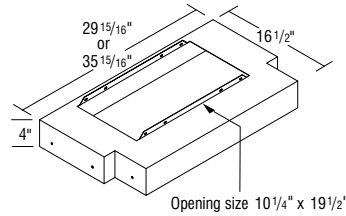

MODEL CUBIC FEET PRICE
Tapered Wood Hood

TWH30	4.7	1640
TWH36	5.6	1724

- Wood hoods are designed for use with decorative overlays.
- Install Wood Hood between adjacent cabinets.
- Check your local building code for installation heights above the range.
- Tapered design.
- Liner opening size: 10 1/4" deep x 19 1/2" wide.
- Silver metallic liner included, not available for order separately.
- Wood hoods ordered in Rustic Hickory will not feature Rustic characteristics.
- Exhaust system not included. Compatible with all Homecrest blowers.

MODIFICATIONS
No modifications available for these products.