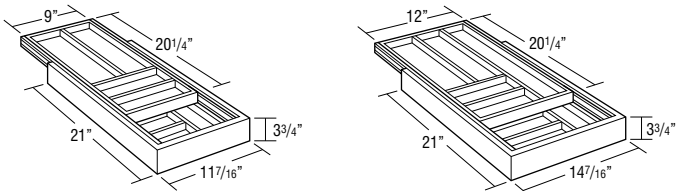

Cutlery Divider Wood Tiered Drawer

WTC15	463
WTC18	478
WTC21	498
WTC24	515

- Replaces standard drawer (4 1/2" high frame opening). Uses existing cabinet member drawer hardware.
- Only compatible with PG SoftTouch guide.
- Requires field installation of drawer front.
- For use with 24" deep cabinets only.
- Exterior WTC drawer box height is 3 3/4", interior height of top tier is 1 5/8", and interior height of bottom tier is 1 3/8".
- Top divider slides front-to-back.
- Specify IN to have this accessory installed.

Model	Application
WTC15	15" Base
WTC18	18" Base
WTC21	21" Base
WTC24	24" Base