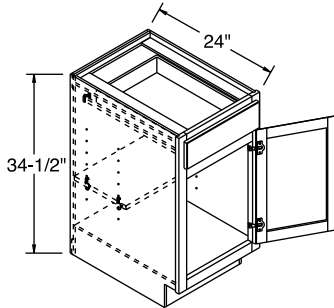

BASE CABINET NOMENCLATURE

All Base Cabinets are 34 1/2" high and 24" deep unless otherwise noted.

B24

Cabinet Type   Cabinet Width

All Base Cabinets are available in Square Cabinet Styles only.
• Heat Shields available for field installation. See page 341.

TOEKICKS

Base Cabinets are shipped with an unfinished toekick. Finished toekicks in matching wood veneer or laminate must be ordered separately and field installed.

Base Single Door

		1	2	3	4	5	6
Model	Cubic Feet	Arbor Hickory Arbor Oak Laurel Hickory Laurel Oak	Arbor Maple Arbor Rustic Hickory Jordan Oak Laurel Maple Lautner Hickory	Cara Thermofoil Heartland Hickory Heartland Oak Jordan Maple Lautner Maple Lawry Hickory	Arbor Cherry Laurel Cherry	Heritage Hickory Heritage Oak Lautner Cherry Ogilby Hickory Ogilby Oak	Bexley Hickory Brenner Oak Eastport Oak Heartland Maple Hershing Hickory Hershing Oak Lawry Maple Sedona Hickory Sedona Oak Tennyson Oak
B9 L or R†	5.9	362	442	478	489	530	542
B12 L or R	7.6	380	464	504	515	558	571
B15 L or R	9.2	401	488	527	541	577	600
B18 L or R	10.9	432	522	559	579	615	644
B21 L or R	12.6	470	562	595	625	651	691
B24 L or R	14.3	519	620	662	694	731	777

- Adjustable half-depth shelf.
- When specifying hardware, see chart for B9 5-piece drawer front dimensions by style.
- †All drawer fronts will be recessed. When Lawry is specified, the door panel will be recessed.

Door Style	Drawer Front Panel Width	Drawer Front Panel Height
Brenner	4 1/2"	1 7/8"
Dover	2 3/4"	2"
Eastport	3 3/4"	1 1/8"
Harbour Court	3 3/8"	1"
Hershing	2 3/4"	2"
Jordan	3"	1 1/8"
Laurel	3"	1 7/8"
Lautner	1 1/2"	1 1/8"
Lawry	1 1/2"	1 1/8"
Madison	4 1/2"	1 7/8"
Montella	2 3/4"	2 3/4"
Ogilby	4 1/2"	1 7/8"
Sedona	4"	2 3/8"
Tennyson	2 3/4"	2 3/4"
Warner	4 1/2"	1 7/8"
Westlake	4 1/2"	1 7/8"