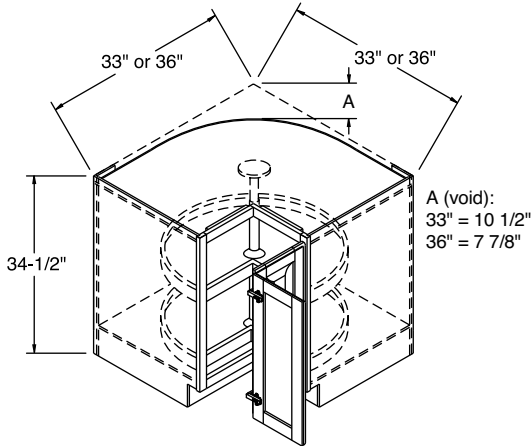

Base Corner Super Susan with Polymer Shelves

		1	2	3	4	5	6
Model	Cubic Feet	Arbor Hickory Arbor Oak Laurel Hickory Laurel Oak	Arbor Maple Arbor Rustic Hickory Jordan Oak Laurel Maple Lautner Hickory	Cara Thermofoil Heartland Hickory Heartland Oak Jordan Maple Lautner Maple Lawry Hickory	Arbor Cherry Laurel Cherry	Heritage Hickory Heritage Oak Lautner Cherry Ogilby Hickory Ogilby Oak	Bexley Hickory Brenner Oak Eastport Oak Heartland Maple Hershing Hickory Hershing Oak Lawry Maple Sedona Hickory Tennison Oak
BC33PSS L or R†	25.9	1101	1183	1256	1286	1364	1423
BC36PSS L or R	30.5	1350	1457	1533	1631	1687	1753

- BC33PSS has two 28" kidney shaped polymer shelves that spin independently.
- BC36PSS has two 32" kidney shaped polymer shelves that spin independently.
- Decorative hardware screws must be countersunk to prevent scratching of adjacent cabinets and face frame.
- Drum is composed of 1/8" thick non-print hardboard.

†When Lawry is specified, the door panel will be recessed.