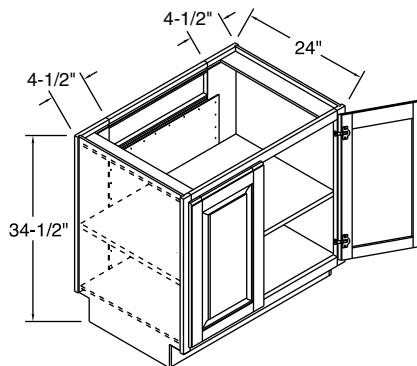

Base with Wire Tray Divider

		1	2	3	4	5	6
Model	Cubic Feet	Arbor Hickory Arbor Oak Laurel Hickory Laurel Oak	Arbor Maple Arbor Rustic Hickory Jordan Oak Laurel Maple Lautner Hickory	Cara Thermofoil Heartland Hickory Heartland Oak Jordan Maple Lautner Maple Lawry Hickory	Arbor Cherry Laurel Cherry	Heritage Hickory Heritage Oak Lautner Cherry Ogilby Hickory Ogilby Oak	Bexley Hickory Brenner Oak Eastport Oak Heartland Maple Hershing Hickory Hershing Oak Lawry Maple Sedona Hickory Sedona Oak Tennison Oak
B9WTD L or R†	5.9	408	488	524	535	576	588

• Tray Divider is chrome.

†When Lawry is specified, the door panel will be recessed.

Base Corner Peninsula

		1	2	3	4	5	6
BCP27B	15.9	767	895	939	999	1112	1160
BCP27BFH	15.9	767	895	999	1009	1112	1160

- BCP27B has two doors, one drawer, one 3/4" thick full-depth fixed shelf.
- BCP27BFH has two doors and one 3/4" thick full-depth fixed shelf.
- Includes one 3" filler, shipped unattached.
- Full depth shelf.

BCP27BFH