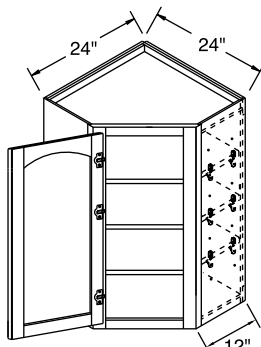

WD2439-WD2442 L or R