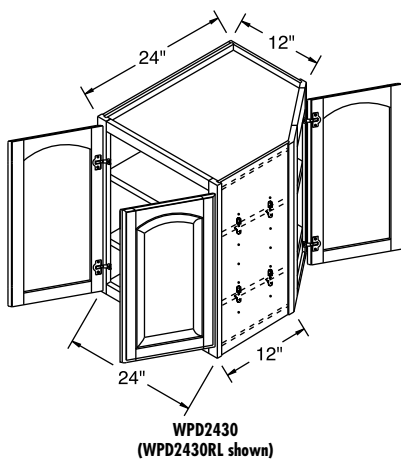

• WPD2430S has 18" diameter white polymer shelves.

Wall Peninsula Diagonal

Diagonals are different. All PLL, PLR, etc. designations refer to wall openings as well as hinge location. A PLL is left hinged on the kitchen (WD) side. The door on the peninsula side opens off the left side of the cabinet interior. The second L or R in the product code indicates the position of the 24" wide doors relative to the WD side.