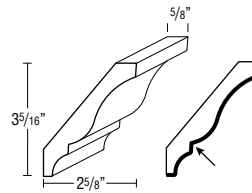

Crown Moulding — Large Crown

LCROWN8

317

- One 8' section.
- When ordering Rustic Hickory, Hickory will be substituted.