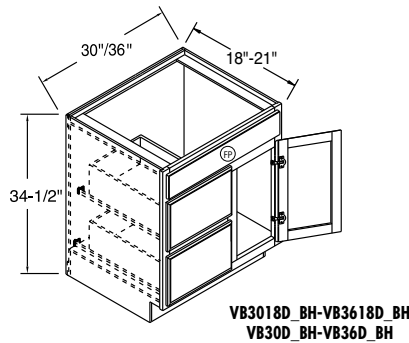

- L or R indicates drawer location.
- VBB3918DLBH and VBB39DLBH have 3 drawers.
- VBB cabinets utilize drawers from a 12" wide vanity base.
- VB30 cabinets utilize drawers from a 15" wide vanity base.
- VB36 cabinets utilize drawers from an 18" wide vanity base.