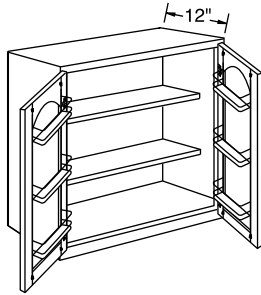

WEAS3030B-WEAS3630B

WALL CABINETS