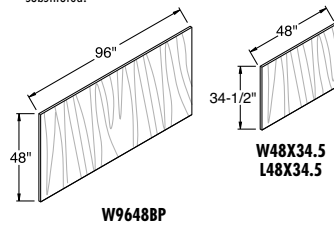

NEW Cross Grain Veneer Back Skin 3/16", Premium

L48X34.5P (5/32")	232

- Available in Textured Laminate only.