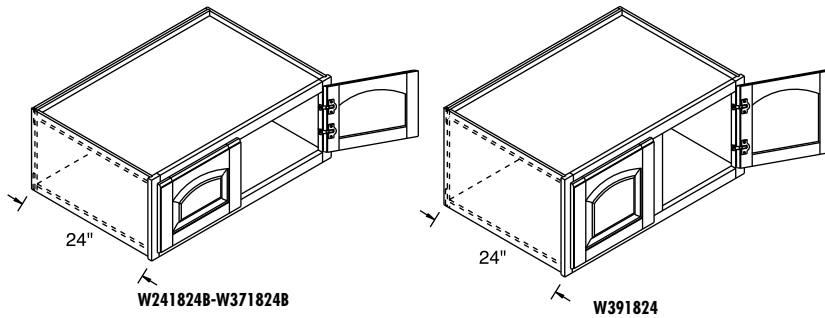

Wall Double Door, 18" High, 24" Deep

Model	Cubic Feet	1	2	3	4	5	6
		Arbor Hickory Arbor Oak Laurel Hickory Laurel Oak	Arbor Maple Arbor Rustic Hickory Jordan Oak Laurel Maple Lautner Hickory	Cara Thermofoil Heartland Hickory Heartland Oak Jordan Maple Lautner Maple Lawry Hickory	Arbor Cherry Laurel Cherry	Heritage Hickory Heritage Oak Lautner Cherry Ogilby Hickory Ogilby Oak	Bexley Hickory Brenner Oak Eastport Oak Heartland Maple Hershing Hickory Hershing Oak Lawry Maple Sedona Hickory Sedona Oak Tennysen Oak
W241824B	7.8	390	463	486	513	541	549
W331824B	10.5	432	515	541	577	632	643
W361824B	11.4	464	542	570	605	660	671
W371824B	11.7	470	554	581	615	669	680
W391824	12.3	476	565	593	626	678	689

- 24" deep cabinets must be fully supported by screws installed in a structural member in the ceiling or soffit, and into adjacent cabinets.
- Load limit is 15 lbs. per square foot of load bearing surface.