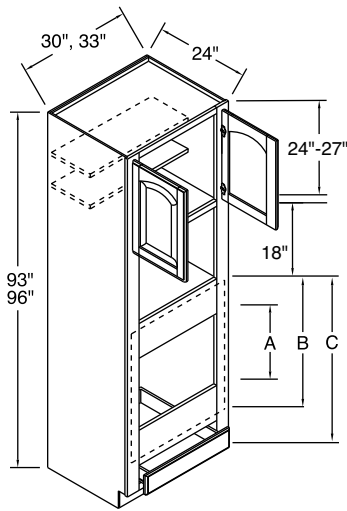

Oven Microwave Cabinet, 93" or 96" Tall, 24" Deep

Model	Cubic Feet	1	2	3	4	5	6
		Arbor Hickory Arbor Oak Laurel Hickory Laurel Oak	Arbor Maple Arbor Rustic Hickory Jordan Oak Laurel Maple Lautner Hickory	Cara Thermofoil Heartland Hickory Heartland Oak Jordan Maple Lautner Maple Laury Hickory	Arbor Cherry Laurel Cherry	Heritage Hickory Heritage Oak Lautner Cherry Ogilby Hickory Ogilby Oak	Bexley Hickory Brenner Oak Eastport Oak Heartland Maple Hershing Hickory Hershing Oak Laury Maple Sedona Hickory Sedona Oak Tennysen Oak
OMC3093	45.7	1693	1800	1805	1981	2014	2098
OMC3393	50.0	1846	1964	1971	2161	2192	2313
OMC3096	47.2	1693	1800	1805	1981	2014	2098
OMC3396	51.6	1846	1964	1971	2161	2192	2313

- Toekick assembly shipped unattached.
- Oven and microwave cavities are standard interior.
- Modified Full overlay styles feature face mount hinges.
- All top and bottom cross rails are 1 1/2" wide.
- All cabinets have 3" stiles on frame.
- Be sure to confirm a heat shield is built into your appliance by the manufacturer or install the heat shield included with your appliance.
- Heat shields are also sold separately as an accessory.
- Wood oven supports included.

Oven Microwave	(Width Cutout)		(Height Cutout)		
	Min.	Max.	Min. A	Max. B	Max. C
30"	24"	28 1/2"	18 1/2"	33 1/2"	39"
33"	27"	31 1/2"	18 1/2"	33 1/2"	39"