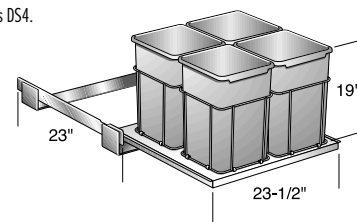

Recycle Center

RCB27DS4	791

- Fits B27 cabinet. Full extension guides. Order as DS4.
- Direct ship from manufacturer.