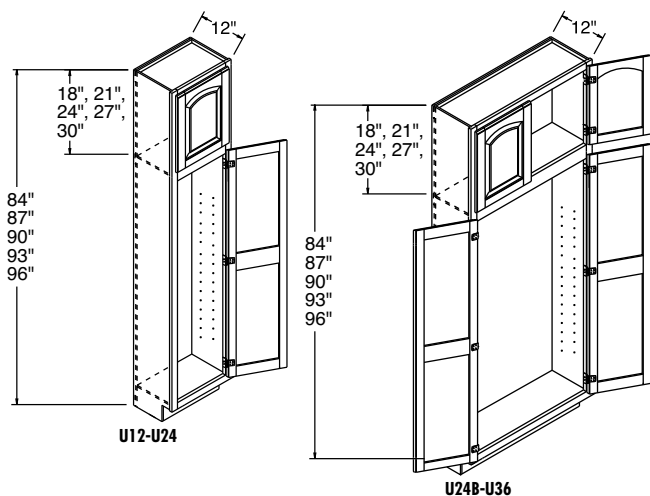

Utility, 84", 87", 90", 93", or 96" Tall, 12" Deep, continued

Model	Cubic Feet	1	2	3	4	5	6
		Arbor Hickory Arbor Oak Laurel Hickory Laurel Oak	Arbor Maple Arbor Rustic Hickory Jordan Oak Laurel Maple Lautner Hickory	Cara Thermofoil Heartland Hickory Heartland Oak Jordan Maple Lautner Maple Lowry Hickory	Arbor Cherry Laurel Cherry	Heritage Hickory Heritage Oak Lautner Cherry Ogilby Hickory Ogilby Oak	Bexley Hickory Brenner Oak Eastport Oak Heartland Maple Hershing Hickory Hershing Oak Lowry Maple Sedona Hickory Sedona Oak Tennison Oak
U129012 L or R	10.4	739	843	921	932	1016	1048
U159012 L or R	12.7	747	850	932	941	1027	1058
U189012 L or R	14.9	824	941	1025	1048	1126	1157
U219012 L or R	17.1	904	1039	1112	1156	1226	1254
U249012 L or R	19.4	1005	1161	1226	1289	1350	1378
U249012B	19.4	1060	1222	1289	1359	1421	1451
U279012	21.6	1161	1350	1411	1499	1554	1600
U309012	23.9	1259	1477	1530	1640	1684	1748
U339012	26.1	1318	1531	1590	1704	1751	1857
U369012	28.3	1378	1588	1651	1769	1817	1966

- Shelves for lower section not included. Order separately on page 222.
- 1 adjustable shelf in upper section.
- Lower section uses 2 doors that are pinned together and operate as a single door.
- Upper doors available square or arch. Lower door available square only. Single door cabinets specify left or right.