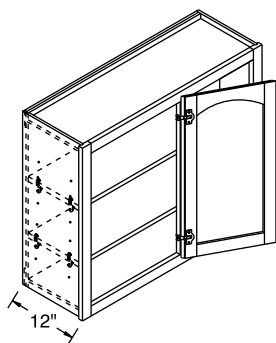

Wall Corner Single Door, 33" High

		1	2	3	4	5	6
WC2433 BL or BR	7.4	428	501	527	560	625	635
WC2733 BL or BR	8.2	452	529	556	589	658	668
WC3033 BL or BR	9.1	480	562	591	625	703	712
WC3333 BL or BR	9.9	509	599	629	666	748	760
WC3633 BL or BR	10.8	539	635	668	706	793	805

- BL or BR indicates void. BR (right) void shown.
- Includes one 3" filler, shipped unattached.