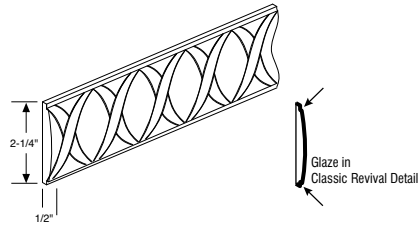

Moulding Inserts — Classic Revival

CRINSERTM 1185

- One 8' section.
- Not available in Hickory or Rustic Hickory.