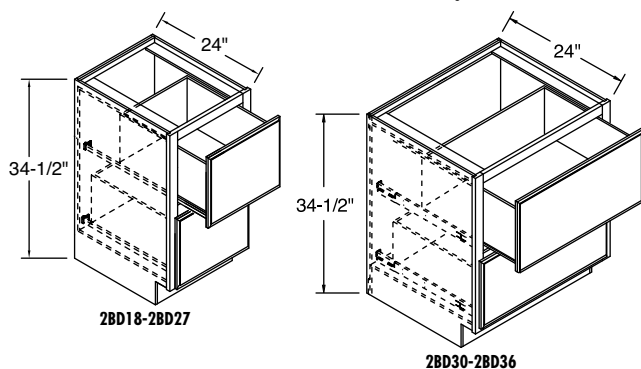

Two Drawer Base

Model	Cubic Feet	1	2	3	4	5	6
		Arbor Hickory Arbor Oak Laurel Hickory Laurel Oak	Arbor Maple Arbor Rustic Hickory Jordan Oak Laurel Maple Lautner Hickory	Cara Thermofoil Heartland Hickory Heartland Oak Jordan Maple Lautner Maple Laury Hickory	Arbor Cherry Laurel Cherry	Heritage Hickory Heritage Oak Lautner Cherry Ogilby Hickory Ogilby Oak	Bexley Hickory Brenner Oak Eastport Oak Heartland Maple Hershing Hickory Hershing Oak Laury Maple Sedona Hickory Sedona Oak Tennysen Oak
2BD18	11.0	618	639	650	665	672	683
2BD21	12.6	658	676	689	704	710	726
2BD24	14.3	710	733	747	761	768	785
2BD27	15.9	891	917	936	955	965	984
2BD30†	17.6	1239	1273	1298	1321	1335	1358
2BD33†	19.2	1320	1357	1382	1409	1421	1448
2BD36†	20.9	1359	1398	1425	1450	1463	1491

†Standard drawers are solid wood dovetail drawers with undermount full extension guides.