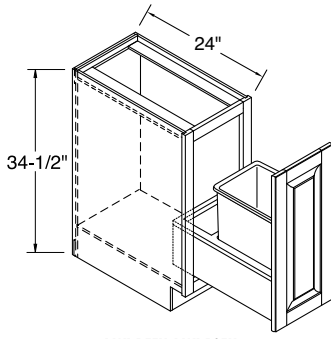

Base Waste Basket, Full Height

		1	2	3	4	5	6
Model	Cubic Feet	Arbor Hickory Arbor Oak Laurel Hickory Laurel Oak	Arbor Maple Arbor Rustic Hickory Jordan Oak Laurel Maple Lautner Hickory	Cara Thermofoil Heartland Hickory Heartland Oak Jordan Maple Lautner Maple Lawry Hickory	Arbor Cherry Laurel Cherry	Heritage Hickory Heritage Oak Lautner Cherry Ogilby Hickory Ogilby Oak	Bexley Hickory Brenner Oak Eastport Oak Heartland Maple Hershing Hickory Hershing Oak Lawry Maple Sedona Hickory Sedona Oak Tennysen Oak
BWB15FH	9.2	759	888	950	967	1031	1076
BWB18FH	10.9	874	1031	1094	1130	1188	1257
BWB21FH	12.6	962	1135	1203	1244	1307	1383

- BWB15FH and BWB18FH include one 50 qt. basket and one trash bag holder.
- BWB21FH includes two 50 qt. baskets.
- Construction has waste basket pull-out using SoftTouch guides.
- Bottom drawer is dovetailed.

BWB15FH-BWB18FH