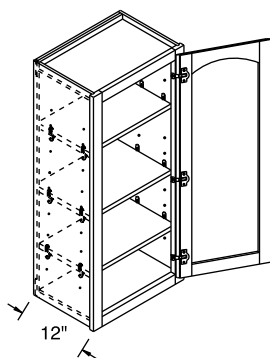

Wall Single Door, 42" High

		1	2	3	4	5	6
Model	Cubic Feet	Arbor Hickory Arbor Oak Laurel Hickory Laurel Oak	Arbor Maple Arbor Rustic Hickory Jordan Oak Laurel Maple Lautner Hickory	Cara Thermofoil Heartland Hickory Heartland Oak Jordan Maple Lautner Maple Lawry Hickory	Arbor Cherry Laurel Cherry	Heritage Hickory Heritage Oak Lautner Cherry Ogilby Hickory Ogilby Oak	Bexley Hickory Brenner Oak Eastport Oak Heartland Maple Hershing Hickory Hershing Oak Lawry Maple Sedona Hickory Tennison Oak
W942 L or R†	3.9	357	410	431	454	507	515
W1242 L or R	5.0	380	433	455	486	558	566
W1542 L or R	6.1	409	473	497	524	602	612
W1842 L or R	7.2	428	498	523	555	639	647
W2142 L or R	8.3	456	531	558	590	669	677
W2442 L or R	9.4	519	597	627	662	754	764

†When Lawry is specified, the door panel will be recessed.