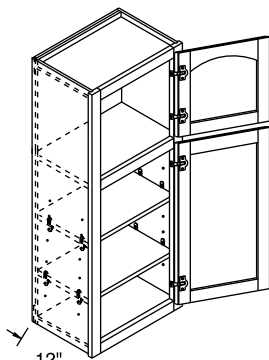

- Bottom doors will always be square.
- Reveal between doors on field installed stacked cabinets will not align with doors on Stacked Wall Cabinets.
- Partial Overlay door reveal: 7/8".
- Full Overlay door reveal: 1/8".

STW1248-STW2454 L or R