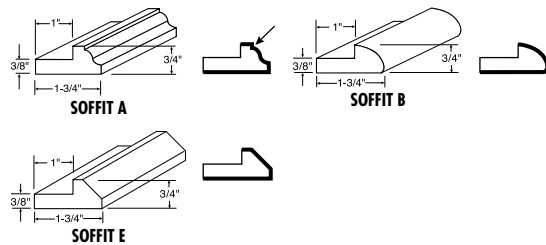

- One 8' section.
- When ordering Rustic Hickory, Hickory will be substituted.

Light Rails — Cap Moulding

SOFFIT A 105

SOFFIT B 105

SOFFIT E 105

- One 8' section.
- When ordering Rustic Hickory, Hickory will be substituted.