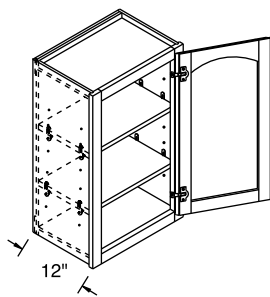

Wall Single Door, 30" High

		1	2	3	4	5	6
Model	Cubic Feet	Arbor Hickory Arbor Oak Laurel Hickory Laurel Oak	Arbor Maple Arbor Rustic Hickory Jordan Oak Laurel Maple Lautner Hickory	Cara Thermofoil Heartland Hickory Heartland Oak Jordan Maple Lautner Maple Lawry Hickory	Arbor Cherry Laurel Cherry	Heritage Hickory Heritage Oak Lautner Cherry Ogilby Hickory Ogilby Oak	Bexley Hickory Brenner Oak Eastport Oak Heartland Maple Hershing Hickory Hershing Oak Lawry Maple Sedona Hickory Tennison Oak
W930 L or R†	2.8	251	308	323	340	375	380
W1230 L or R	3.6	264	324	342	362	393	400
W1530 L or R	4.4	291	346	362	386	428	433
W1830 L or R	5.2	308	367	386	407	464	472
W2130 L or R	6.0	330	390	409	434	492	499
W2430 L or R	6.7	387	473	497	526	570	578

†When Lawry is specified, the door panel will be recessed.