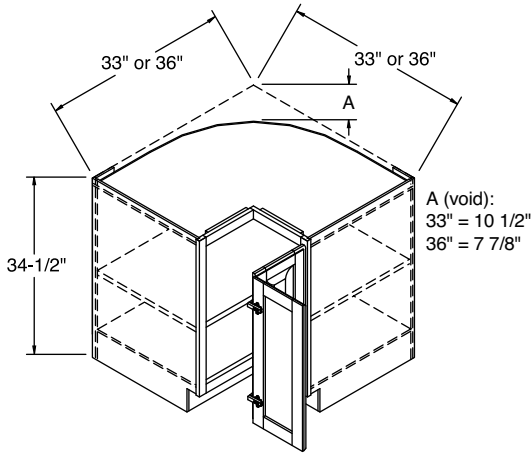

Base Easy Reach

		1	2	3	4	5	6
Model	Cubic Feet	Arbor Hickory Arbor Oak Laurel Hickory Laurel Oak	Arbor Maple Arbor Rustic Hickory Jordan Oak Laurel Maple Lautner Hickory	Cara Thermofoil Heartland Hickory Heartland Oak Jordan Maple Lautner Maple Lawry Hickory	Arbor Cherry Laurel Cherry	Heritage Hickory Heritage Oak Lautner Cherry Ogilby Hickory Ogilby Oak	Bexley Hickory Brenner Oak Eastport Oak Heartland Maple Hershing Hickory Hershing Oak Lawry Maple Sedona Hickory Sedona Oak Tennison Oak
BER33 L or R†	25.9	885	967	1041	1071	1148	1208
BER36 L or R	30.5	936	1013	1094	1127	1205	1271

- Fixed shelves.
- Decorative hardware screws must be countersunk to prevent scratching of adjacent cabinets and face frame of BER.
- Drum is composed of 1/8" thick non-print hardboard.

†When Lawry is specified, the door panel will be recessed.