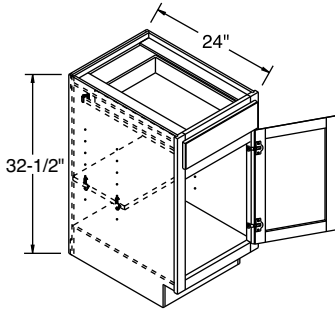

Universal Access Base, Single Door

		1	2	3	4	5	6
Model	Cubic Feet	Arbor Hickory Arbor Oak Laurel Hickory Laurel Oak	Arbor Maple Arbor Rustic Hickory Jordan Oak Laurel Maple Lautner Hickory	Cara Thermofoil Heartland Hickory Heartland Oak Jordan Maple Lautner Maple Lawry Hickory	Arbor Cherry Laurel Cherry	Heritage Hickory Heritage Oak Lautner Cherry Ogilby Hickory Ogilby Oak	Bexley Hickory Brenner Oak Eastport Oak Heartland Maple Hershing Hickory Hershing Oak Lawry Maple Sedona Hickory Sedona Oak Tennysen Oak
B1232.5 L or R	7.3	380	464	504	515	558	571
B1532.5 L or R	8.8	401	488	527	541	577	600
B1832.5 L or R	10.4	432	522	559	579	615	644
B2132.5 L or R	11.9	470	562	595	625	651	691
B2432.5 L or R	13.5	519	620	662	694	731	777

• Adjustable half-depth shelf.