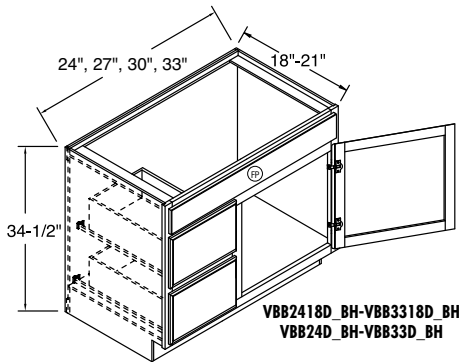

- L or R indicates drawer location.
- VBB3918DLBH and VBB39DLBH have 3 drawers.
- VBB cabinets utilize drawers from a 12" wide vanity base.
- VB30 cabinets utilize drawers from a 15" wide vanity base.
- VB36 cabinets utilize drawers from an 18" wide vanity base.