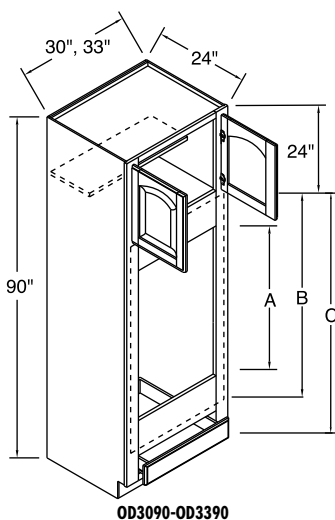

Double Oven Cabinet, 84", 87", or 90" Tall, 24" Deep

Model	Cubic Feet	1	2	3	4	5	6
		Arbor Hickory Arbor Oak Laurel Hickory Laurel Oak	Arbor Maple Arbor Rustic Hickory Jordan Oak Laurel Maple Lautner Hickory	Cara Thermofoil Heartland Hickory Heartland Oak Jordan Maple Lautner Maple Laury Hickory	Arbor Cherry Laurel Cherry	Heritage Hickory Heritage Oak Lautner Cherry Ogilby Hickory Ogilby Oak	Bexley Hickory Brenner Oak Eastport Oak Heartland Maple Hershing Hickory Hershing Oak Laury Maple Sedona Hickory Sedona Oak Tennysen Oak
OD3084	41.4	1298	1440	1447	1583	1586	1610
OD3384	45.3	1391	1564	1594	1739	1759	1799
OD3087	42.9	1510	1554	1602	1714	1783	1815
OD3387	46.9	1645	1700	1748	1871	1949	2010
OD3090	44.3	1510	1554	1602	1714	1783	1815
OD3390	48.4	1645	1700	1748	1871	1949	2010

- Oven cavity is standard interior.
- Modified Full overlay styles feature face mount hinges.
- All top and bottom cross rails are 1 1/2" wide.
- All cabinets have 3" stiles on frame.
- Be sure to confirm a heat shield is built into your appliance by the manufacturer or install the heat shield included with your appliance.
- Heat shields are also sold separately as an accessory.
- Wood oven supports included.

Double Oven	(Width Cutout)		(Height Cutout)		
	Min.	Max.	Min. A	Max. B	Max. C
30"	24"	28 1/2"	39 1/2"	54 1/2"	60"
33"	27"	31 1/2"	39 1/2"	54 1/2"	60"