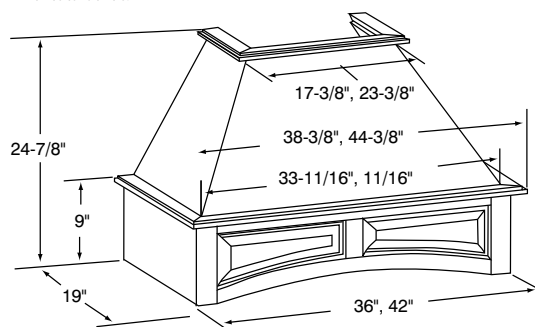

MODEL	CUBIC FEET	PRICE
Wall Organizer		
W024	1.7	536
W027	1.9	583
W030	2.1	630
W033	2.3	670
W036	2.5	708
W039	2.7	750
W042	2.9	808
W048	3.2	864

- Hardwood veneer on a 1/2" furniture board core.
- Frameless construction.
- Matching interior.

MODIFICATIONS
No modifications available for these products.

MODEL	CUBIC FEET	PRICE
Apothecary & Wall Spice Drawer		
WAPCD24 (4 drawers)	1.7	796
WAPCD30 (5 drawers)	2.1	997
WAPCD36 (6 drawers)	2.5	1197
WSPCD24 (4 drawers)	1.7	925
WSPCD30 (5 drawers)	2.1	1157
WSPCD36 (6 drawers)	2.5	1390

- Drawer front is unique to item, and compatible with all existing profiles.
- Hardwood veneer on 1/2" and 1" furniture board core.
- 1/2" hardwood dovetailed drawer.
- Matching interior.
- Frameless construction. Can be used in horizontal or vertical application.
- Apothecary drawers will be natural hardwood and are not finished to match.
- Spice drawers not available with 5-piece drawer fronts.

Modifications	ADDTK
	•

Designer Range Hood Arch		
DRH36A	11.6	3889
DRH42A	13.4	4211

- Freestanding unit (must be properly secured to wall and cannot be attached to adjacent cabinets).
- Chimney available (RHC.). See page 147.
- Check your local building code for installation heights above the range.
- Powder coated silver metallic metal liner included.
- Arched raised panel valance front.
- Installation instructions and hardware included.
- When ordering Rustic Hickory, Hickory will be substituted.
- Exhaust system not included. Compatible with all Homecrest blowers.

MODIFICATIONS
No modifications available for these products.