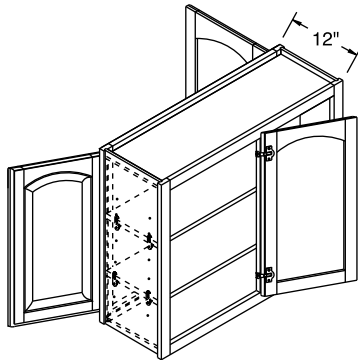

Wall Corner Peninsula

		1	2	3	4	5	6
WCP2730 BL or BR	7.7	731	753	767	784	791	806

- BL or BR indicates void. BR (right) void shown.
- Includes one 3" filler, shipped unattached.