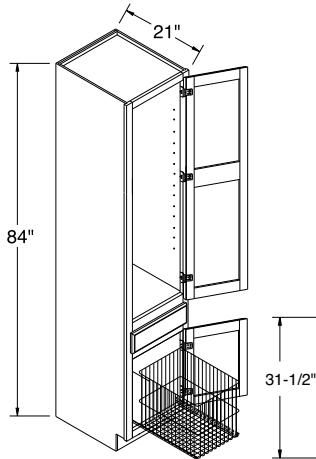

Linen Utility with Hamper, 84" Tall, 18" or 21" Deep

		1	2	3	4	5	6
Model	Cubic Feet	Arbor Hickory Arbor Oak Laurel Hickory Laurel Oak	Arbor Maple Arbor Rustic Hickory Jordan Oak Laurel Maple Lautner Hickory	Cara Thermofoil Heartland Hickory Heartland Oak Jordan Maple Lautner Maple Lawry Hickory	Arbor Cherry Laurel Cherry	Heritage Hickory Heritage Oak Lautner Cherry Ogilby Hickory Ogilby Oak	Bexley Hickory Brenner Oak Eastport Oak Heartland Maple Hershing Hickory Hershing Oak Lawry Maple Sedona Hickory Sedona Oak Tennison Oak
L188418 L or R	19.9	1143	1284	1307	1448	1454	1477
L188421 L or R	22.9	1143	1284	1307	1448	1454	1477

- Designed to be used with 31 1/2" high vanities.
- If ordered in Arch door style, top door will be arch and bottom door will be square.
- Top section uses 2 doors that are pinned together and operate as a single door.
- Hamper size is 14 3/4" wide x 14 1/4" high x 19" deep.
- Hamper basket only available in 21" depth.
- Basket is white epoxy coated wire.
- Shelf and roll tray kits sold separately.