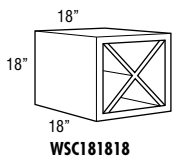

WSC181818

SKU	# of Bottles
WSC121212	4
WSC151512	10
WSC181812	18
WSC181818	18
WSC212112	18
WSC242412	24