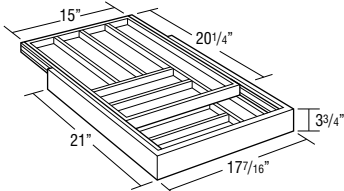

Cutlery Divider Wood Tiered Drawer

WTC15	463
WTC18	478
WTC21	498
WTC24	515

- Replaces standard drawer (4 1/2" high frame opening). Uses existing cabinet member drawer hardware.
- Only compatible with PG SoftTouch guide.
- Requires field installation of drawer front.
- For use with 24" deep cabinets only.
- Exterior WTC drawer box height is 3 3/4", interior height of top tier is 1 5/8", and interior height of bottom tier is 1 3/8".
- Top divider slides front-to-back.
- Specify IN to have this accessory installed.

Model	Application
WTC15	15" Base
WTC18	18" Base
WTC21	21" Base
WTC24	24" Base

WTC21

Cutlery Insert Organizer

CDT	57
WCDT	203

- Universal Application: Cut to fit your cabinet in the field.
- Place a cabinet with a CDT or WCDT next to the dishwasher for convenience.
- CDT - laminate.
- WCDT - wood.

Cutting Board Knife Tray Kit

CBK18	415

- Fits in top drawer opening of B18 base cabinet.
- Use existing drawer front.
- Specify IN to have this accessory installed.

Glass Door Clips - Shaker

GLASS CLIP SHKR/PKG 8	5

- Used with Arbor, Bayport, Dover, Eastport, Jordan, Lautner, Lawry, Madison, Montella, Sedona, Warner, and Westlake.

Glass Door Clips - Traditional

GLASS CLIP TRAD/PKG 8	5

- 8 per package.
- Used with mullion doors and cut for glass doors shipped without glass.
- Order by door style.
- See page 35 for mullion door availability.

Glass Door Clips - Universal

CLIP RET PK/PKG 6	27

- 6 clips per package.
- 42 inserts (6 each of 7 different thicknesses).
- Accommodates various glass thicknesses.
- Used with mullion and cut for glass doors shipped with glass.