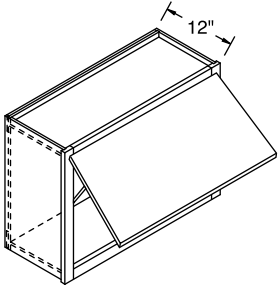

Wall Top Hinge Single Door, 21" High

		1	2	3	4	5	6
Model	Cubic Feet	Arbor Hickory Arbor Oak Laurel Hickory Laurel Oak	Arbor Maple Arbor Rustic Hickory Jordan Oak Laurel Maple Lautner Hickory	Cara Thermofoil Heartland Hickory Heartland Oak Jordan Maple Lautner Maple Lawry Hickory	Arbor Cherry Laurel Cherry	Heritage Hickory Heritage Oak Lautner Cherry Ogilby Hickory Ogilby Oak	Bexley Hickory Brenner Oak Eastport Oak Heartland Maple Hersling Hickory Hersling Oak Lawry Maple Sedona Hickory Tennison Oak
WTH3021	5.6	755	833	855	885	941	950
WTH3621	7.2	831	915	942	973	1038	1048

- Utilizes doors from 30" and 36" high wall cabinets. Grain on center panels will run horizontally and door rail configuration on non-miter doors will be unique from adjacent cabinet doors.
- Juno will have standard vertical grain pattern.
- When ordered in Arch door styles, door will be Square.
- Door lift mechanism tension can be field adjusted.
- Depth can be reduced to a minimum of 6".
- Door will open a maximum of 105° due to hinges. For applications close to a ceiling, door angle can be restricted to 86° with an INTGH Angle Restriction Clip-DTC (INTGH.RCLP.DTC, see page 346).
- Lift mechanisms and mounting brackets will be visible if used with transparent textured glass panels.