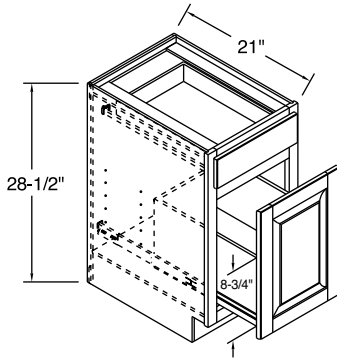

Desk Height File Drawer Base, 28 1/2" High, 21" Deep

		1	2	3	4	5	6
DHFD18	8.1	666	685	700	711	718	733

- Door is attached to file drawer.
- File drawer is designed to accept Pendaflex file system not included with cabinet.
- File drawer is a solid wood dovetail drawer that utilizes side mount full extension guides.