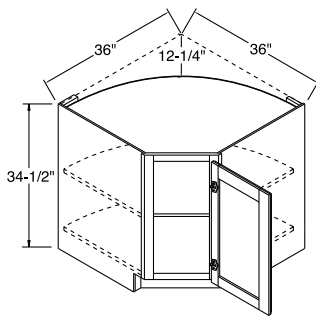

Corner Diagonal Base

		1	2	3	4	5	6
CDB36 L or R	30.5	936	1013	1094	1127	1205	1271

- Drum is composed of 1/8" thick non-print hardboard.