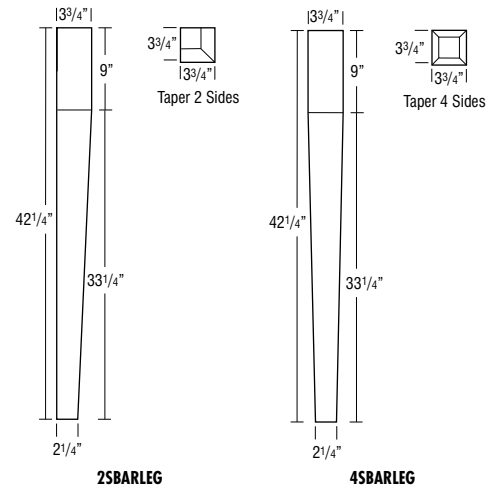

4SBARLEG

1129

- When ordering Rustic Hickory, Hickory will be substituted.