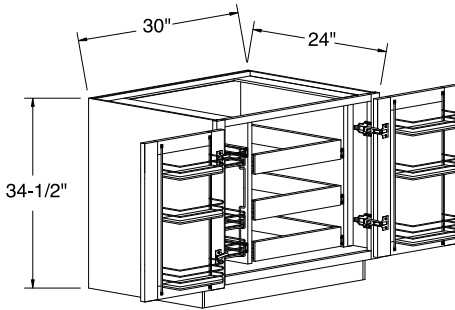

- Roll trays are Full Extension side mounted.
- Cabinets utilize 170° hinge. For sufficient pull-out clearance, 12" of adjacent space is required for door to open 170° when installed near a wall or corner.
- Both doors have chrome and wood three-tiered 3 1/4" deep racks.