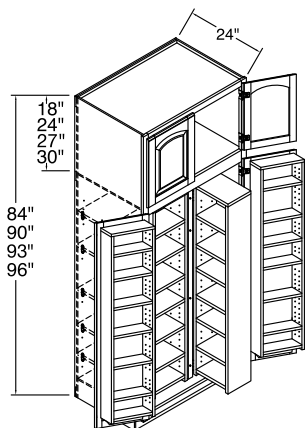

Pantry Shelf & Door Rack Kit

		1	2	3	4	5	6
Model	Cubic Feet	Arbor Hickory Arbor Oak Laurel Hickory Laurel Oak	Arbor Maple Arbor Rustic Hickory Jordan Oak Laurel Maple Lautner Hickory	Cara Thermofoil Heartland Hickory Heartland Oak Jordan Maple Lautner Maple Lawry Hickory	Arbor Cherry Laurel Cherry	Heritage Hickory Heritage Oak Lautner Cherry Ogilby Hickory Ogilby Oak	Bexley Hickory Brenner Oak Eastport Oak Heartland Maple Hershing Hickory Hershing Oak Lawry Maple Sedona Hickory Sedona Oak Tennison Oak
PSK36	1.0	226	226	226	226	226	226
10 half depth 10"D x 16 3/4"W adjustable shelves (not shown).							
PSDRK36	11.0	1994	1994	1994	1994	1994	1994

- PSDRK36 does not include half depth shelves. Must be ordered separately.
- 2 swing out shelf units 12"W x 57"H x 8"D that mount inside the PB36.
- 2 door racks 12"W x 56 1/2"H x 4"D.
- Each door rack has 6 adjustable shelves and 1 fixed shelf. Installation hardware included.
- Each side of swing out includes 4 adjustable and 3 fixed shelves.
- Includes PDRK which may be purchased separately. See below.

Shown: PSDRK36 and PSK36 installed in PB3684-PB3696.

Pantry Door Rack Kit

		1	2	3	4	5	6
PDRK	3.5	765	765	765	765	765	765

- 2 door racks 12"W x 56 1/2" x 4"D.
- Each door rack has 6 adjustable shelves and 1 fixed shelf. Installation hardware included.
- Included in the PSDRK36 or may be purchased separately.