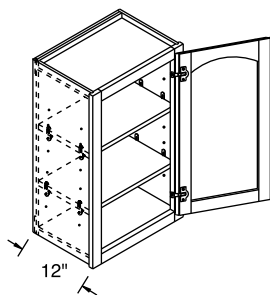

Wall Single Door, 33" High

		1	2	3	4	5	6
Model	Cubic Feet	Arbor Hickory Arbor Oak Laurel Hickory Laurel Oak	Arbor Maple Arbor Rustic Hickory Jordan Oak Laurel Maple Lautner Hickory	Cara Thermofoil Heartland Hickory Heartland Oak Jordan Maple Lautner Maple Lawry Hickory	Arbor Cherry Laurel Cherry	Heritage Hickory Heritage Oak Lautner Cherry Ogilby Hickory Ogilby Oak	Bexley Hickory Brenner Oak Eastport Oak Heartland Maple Hershing Hickory Hershing Oak Lawry Maple Sedona Hickory Sedona Oak Tennison Oak
W933 L or R†	3.1	301	357	375	393	443	450
W1233 L or R	4.0	322	383	402	426	475	483
W1533 L or R	4.8	354	410	431	454	517	523
W1833 L or R	5.7	367	430	451	480	555	562
W2133 L or R	6.5	392	461	484	511	578	587
W2433 L or R	7.4	451	534	560	595	662	672

†When Lawry is specified, the door panel will be recessed.