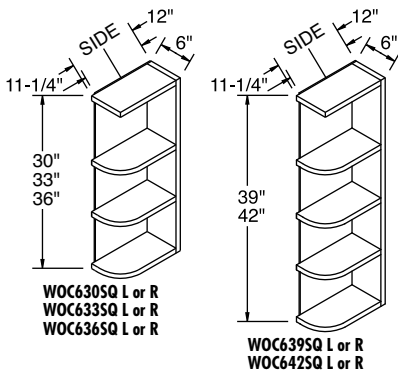

MODEL	CUBIC FEET	PRICE
Wall Outside End Shelf, Radius Top		
WOC630	2.1	331
WOC633	2.3	431
WOC636	2.5	431
WOC639	2.7	465
WOC642	2.9	535

- Units are reversible.
- Hardwood veneer on 3/4" furniture board core.
- Matching interior.
- Veneer construction, finished to match cabinet face frame.
- Side is 1/4" plywood designed to fit behind front frame.
- When ordering Rustic Hickory, Hickory will be substituted.
- Shelves are fixed.

MODIFICATIONS
No modifications available for these products.

MODEL	CUBIC FEET	PRICE
Wall Outside End Shelf, Square Top		
WOC630SQ L or R	2.1	331
WOC633SQ L or R	2.3	431
WOC636SQ L or R	2.5	431
WOC639SQ L or R	2.7	465
WOC642SQ L or R	2.9	535

- Specify left or right. Only top panel is square. Right shown.
- Hardwood veneer on 3/4" furniture board core.
- Matching interior.
- Veneer construction, finished to match cabinet face frame.
- Side is 1/4" plywood designed to fit behind front frame.
- When ordering Rustic Hickory, Hickory will be substituted.
- Shelves are fixed.

MODIFICATIONS
No modifications available for these products.

MODEL	CUBIC FEET	PRICE
Wall Outside End Shelf, Square Top, Square Bottom		
WOC630STSB	2.1	344
WOC633STSB	2.3	449
WOC636STSB	2.5	449
WOC639STSB	2.7	484
WOC642STSB	2.9	556

- Units are reversible.
- Hardwood veneer on 3/4" furniture board core.
- Matching interior.
- Veneer construction, finished to match cabinet face frame.
- Side is 1/4" plywood designed to fit behind front frame.
- When ordering Rustic Hickory, Hickory will be substituted.
- Shelves are fixed.

MODIFICATIONS
No modifications available for these products.

MODEL	CUBIC FEET	PRICE
Wall Outside End Shelf, Radius Top, 12" Radius		
WOC1230	3.6	490
WOC1233	4.0	583
WOC1236	4.3	583
WOC1239	4.7	631
WOC1242	5.0	687