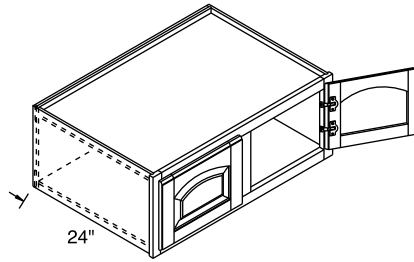

Wall Top Hinge Single Door, 15" High

		1	2	3	4	5	6
Model	Cubic Feet	Arbor Hickory Arbor Oak Laurel Hickory Laurel Oak	Arbor Maple Arbor Rustic Hickory Jordan Oak Laurel Maple Lautner Hickory	Cara Thermofoil Heartland Hickory Heartland Oak Jordan Maple Lautner Maple Lawry Hickory	Arbor Cherry Laurel Cherry	Heritage Hickory Heritage Oak Lautner Cherry Ogilby Hickory Ogilby Oak	Bexley Hickory Brenner Oak Eastport Oak Heartland Maple Hershing Hickory Hershing Oak Lawry Maple Sedona Hickory Sedona Oak Tennysen Oak
WTH3015	4.5	613	682	702	724	778	787
WTH3615	5.4	691	759	781	805	877	888

- Utilizes doors from 30" and 36" high wall cabinets. Grain on center panels will run horizontally and door rail configuration on non-miter doors will be unique from adjacent cabinet doors.
- Juno will have standard vertical grain pattern.
- When ordered in Arch door styles, door will be Square.
- Door lift mechanism tension can be field adjusted.
- Depth can be reduced to a minimum of 6".
- Door will open a maximum of 105° due to hinges. For applications close to a ceiling, door angle can be restricted to 86° with an INTGH Angle Restriction Clip-DTC (INTGH.RCLP.DTC, see page 346).
- Lift mechanisms and mounting brackets will be visible if used with transparent textured glass panels.

Wall Double Door, 15" High, 24" Deep

		1	2	3	4	5	6
W331524B	9.0	401	484	510	537	587	593
W361524B	9.7	424	508	534	565	601	611
W371524B	10.0	437	522	547	580	618	629
W391524	10.5	450	535	561	596	636	645

- 24" deep cabinets must be fully supported by screws installed in a structural member in the ceiling or soffit, and into adjacent cabinets.
- Load limit is 15 lbs. per square foot of load bearing surface.

W391524