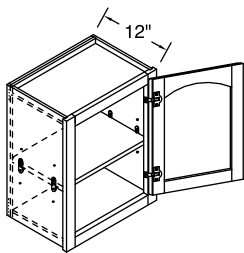

Wall Single Door, 27" High

		1	2	3	4	5	6
W1227 L or R	3.3	332	401	421	447	498	505
W1527 L or R	4.0	352	424	446	473	527	535
W1827 L or R	4.7	372	449	472	500	558	566
W2127 L or R	5.4	384	462	486	515	574	582
W2427 L or R	6.1	394	474	498	528	590	598