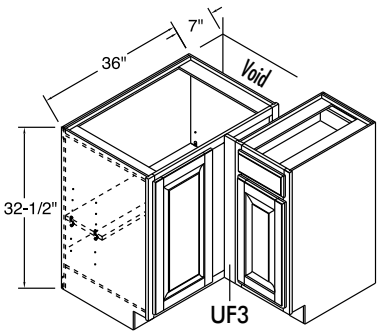

3" Wide Corner Filler

		1	2	3	4	5	6
Model	Cubic Feet	Arbor Hickory Arbor Oak Laurel Hickory Laurel Oak	Arbor Maple Arbor Rustic Hickory Jordan Oak Laurel Maple Lautner Hickory	Cara Thermofoil Heartland Hickory Heartland Oak Jordan Maple Lautner Maple Lawry Hickory	Arbor Cherry Laurel Cherry	Heritage Hickory Heritage Oak Lautner Cherry Ogilby Hickory Ogilby Oak	Bexley Hickory Brenner Oak Eastport Oak Heartland Maple Hershing Hickory Hershing Oak Lawry Maple Sedona Hickory Sedona Oak Tennysen Oak
CWF330	—	109	109	109	109	109	109

- 3/4" thick.
- Finished on front only.

Face Dimension

Universal Access Corner Options

Option One – Create void corner space:

Trim a CWF330 to 24" high and use in the corner between adjacent cabinet face frames. Creates a 27" x 27" void corner space.

Option Two – Create blind corner space:

Use two door cabinet with center stile (B39FH32.5-B48FH32.5). Remove door for blind side. Change hinging of exposed door to swing from the center stile for easy access. Trim 3" filler (UF3) to 24" high and use between cabinet center stile and adjacent cabinet face frame.

Wall Space
44 1/2"
46"
49"

Cabinet
B39FH32.5
B42FH32.5
B48FH32.5

Max Pull (void)
5 1/2"
4"
1"