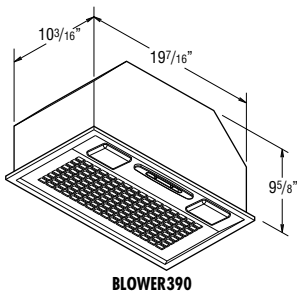

MODEL	CUBIC FEET	PRICE
Designer Range Hood Blower		

BLOWER500	1.8	2729

- 500 CFM.
- Two 20 watt halogen lamps included (12 volt, G4 base).
- Installation instructions and warranty information included.
- Powder coated silver metallic finish.
- Three speed push button control.
- Includes two removable dishwasher safe grease filters.
- Designed for use in applications up to 60,000 BTUs.
- Compatible with all Wood Hoods.

MODIFICATIONS
No modifications available for these products.

MODEL	CUBIC FEET	PRICE
Tapered Wood Hood Blower		

BLOWER390	2.1	1604

- Range Hood Component Package has 3-speed centrifugal fan and lighted filter control.
- 6" diameter vent.
- 1 year warranty.
- Sound rating is 6 sones.
- Uses 3.2 amps.
- Two 40 watt candelabra lights required, but not included.
- Silver metallic exterior finish.
- Includes removable dishwasher safe grease filter.
- Compatible with all Wood Hoods.

BLOWER250	2.1	844

- Range Hood Component Package has 2-speed single axial fan with lighted filter control.
- 7" diameter vent.
- 1 year warranty.
- Sound rating is 8 sones.
- Uses 2.1 amps.
- Two 40 watt candelabra lights required, but not included.
- Silver metallic exterior finish.
- Includes removable dishwasher safe grease filter.
- Compatible with all Wood Hoods.

MODIFICATIONS
No modifications available for these products.

MODEL	CUBIC FEET	PRICE
Designer Range Hood Ductless Conversion Kit and Filter Kits		

DWK500	1.1	182

FILTER250/390	0.5	49

FILTER500	0.7	172