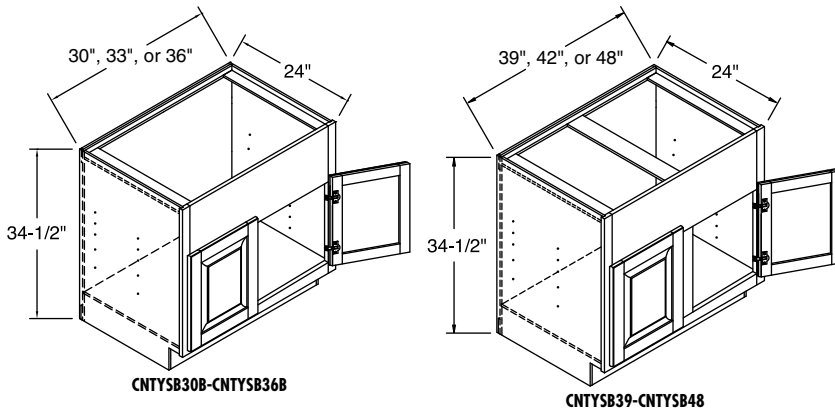

• 13 1/2" panel can be trimmed up to 12".

Sink Base SuperCabinet™ with Caddy

SB36CDY L or R	20.9	1	2	3	4	5	6
		995	1113	1188	1192	1266	1325

- L or R designates caddy location.
- Caddy is removable and portable.
- Caddy dimensions are: 9 15/16" wide x 18 5/16" tall x 18 5/8" deep.
- Door opposite caddy features a chrome and wood two-tiered rack.
- Door rack width is 13 7/8".
- Door rack depth is 3 1/2".