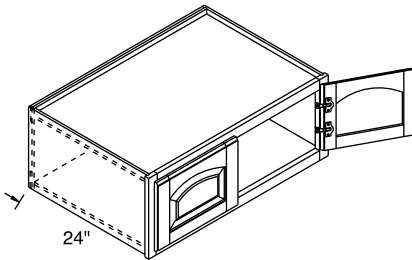

Wall Double Door, 12" High, 24" Deep

		1	2	3	4	5	6
W331224B	7.4	396	475	498	527	534	540
W361224B	8.0	415	497	522	555	559	566
W371224B	8.2	429	512	538	564	569	576
W391224	8.6	442	527	554	572	578	587

- 24" deep cabinets must be fully supported by screws installed in a structural member in the ceiling or soffit, and into adjacent cabinets.
- Load limit is 15 lbs. per square foot of load bearing surface.

W331224B-W371224B