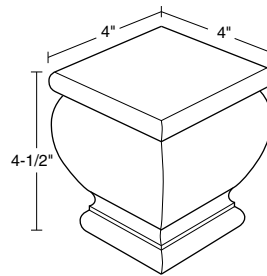

Decorative Supports — Lille Foot

LIFOOT 376

- Not available in Hickory or Rustic Hickory.