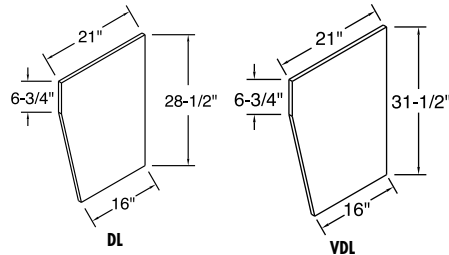

Vanity Desk Legs

DL	233
VDL	237

- All panels are finished 2 sides and front edge.
- 3/4" thick veneered furniture board.
- When ordering Rustic Hickory, Hickory will be substituted.

Toekick Overlay

WT04.5 (4 1/2" x 96" x 3/16")	60
WT04.5BULK (Bulk Qty. 10)	48*