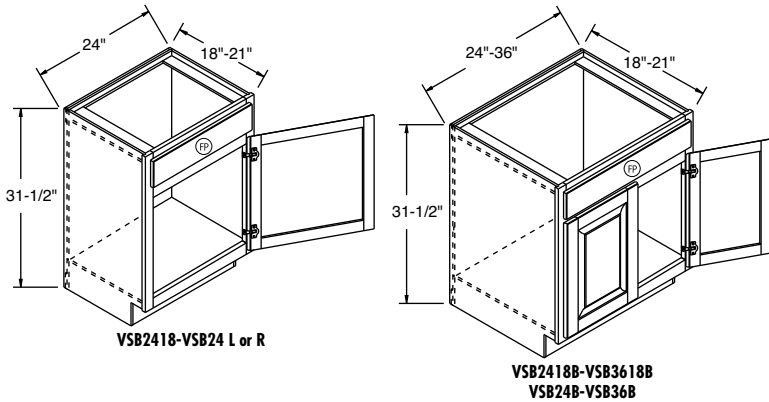

NOTE:
If order is placed in Arch door style, vanity bases will have Square doors and vanity utilities and linen closets will have an Arch top door and Square lower doors.
Vanity sink base cabinets are not predrilled for adjustable shelves or roll trays.

Vanity Sink Base with False Panel, 31 1/2" High, 18" or 21" Deep

		1	2	3	4	5	6
Model	Cubic Feet	Arbor Hickory Arbor Oak Laurel Hickory Laurel Oak	Arbor Maple Arbor Rustic Hickory Jordan Oak Laurel Maple Lautner Hickory	Cara Thermofoil Heartland Hickory Heartland Oak Jordan Maple Lautner Maple Lawry Hickory	Arbor Cherry Laurel Cherry	Heritage Hickory Heritage Oak Lautner Cherry Ogilby Hickory Ogilby Oak	Bexley Hickory Brenner Oak Eastport Oak Heartland Maple Hershing Oak Hershing Maple Lawry Maple Sedona Hickory Tennysen Oak
VSB2418 L or R	10.1	409	474	522	528	575	590
VSB24 L or R	11.6	409	474	522	528	575	590
VSB2418B	10.1	432	499	548	556	606	620
VSB2718B	11.2	455	526	577	583	639	649
VSB3018B	12.4	488	568	622	632	682	710
VSB3318B	13.7	534	627	689	698	761	790
VSB3618B	14.7	555	645	714	717	787	832
VSB24B	11.6	432	499	548	556	606	620
VSB27B	12.9	455	522	548	583	639	649
VSB30B	14.3	488	568	622	632	682	710
VSB33B	15.6	534	627	689	698	761	790
VSB36B	16.9	555	645	714	717	787	832