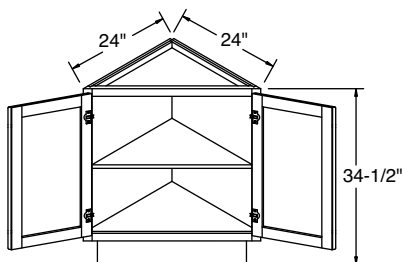

Angle Base Cabinet

		1	2	3	4	5	6
AB24B	14.3	689	783	846	868	931	965

- Wall width is 24" x 24".
- 24" from outside corner point to frame face.
- Cabinets constructed with top.
- One adjustable shelf.
- Cabinets may be installed against either end of a run.