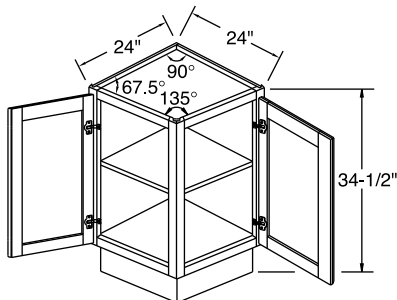

- Wall width is 24" x 24".
- 24" W x 24" D x 34 1/2" H.
- 24" from outside corner point to frame face.
- Cabinets constructed with top.
- One fixed shelf.
- Cabinet may be installed against either end of a run.