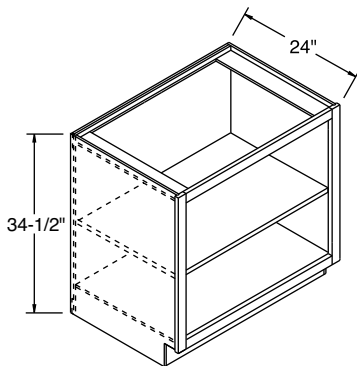

NEW Laundry Base

		1	2	3	4	5	6
LB18	11.0	807	807	807	807	807	807
LB21	12.6	859	859	859	859	859	859
LB24	14.3	978	978	978	978	978	978
LB27	15.9	1119	1119	1119	1119	1119	1119
LB30	17.6	1219	1219	1219	1219	1219	1219
LB33	19.2	1287	1287	1287	1287	1287	1287
LB36	20.9	1334	1334	1334	1334	1334	1334

- Includes one full depth shelf.