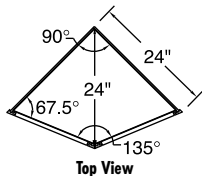

Angle End Base

		1	2	3	4	5	6
Model	Cubic Feet	Arbor Hickory Arbor Oak Laurel Hickory Laurel Oak	Arbor Maple Arbor Rustic Hickory Jordan Oak Laurel Maple Lautner Hickory	Cara Thermofoil Heartland Hickory Heartland Oak Jordan Maple Lautner Maple Laurry Hickory	Arbor Cherry Laurel Cherry	Heritage Hickory Heritage Oak Lautner Cherry Ogilby Hickory Ogilby Oak	Bexley Hickory Brenner Oak Eastport Oak Heartland Maple Hershing Hickory Hershing Oak Laurry Maple Sedona Hickory Sedona Oak Tennysen Oak
AEB24	14.3	689	783	846	868	931	965

- Wall width is 24" x 24".
- 24" W x 24" D x 34 1/2" H.
- 24" from outside corner point to frame face.
- Cabinets constructed with top.
- One fixed shelf.
- Cabinet may be installed against either end of a run.