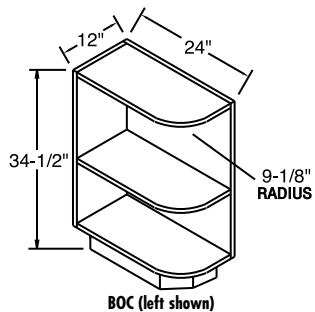

MODEL	CUBIC FEET	PRICE
Base Pull-Out		
BPOF3PL (Plain)	1.3	422
BPOF6PL (Plain)	2.5	520
BPOF3OV (Overlay)	1.3	446
BPOF6OV (Overlay)	2.5	572

- Actual space required is 3 1/8" and 6 1/8" wide. May require trimming for top moulding applications or countertops that lip over the base top rail.
- Recommended installation between 2 cabinets.
- Can also be installed between a cabinet and a wall or between a cabinet and an end panel; requires 1/4" space filler for clearance.
- Filler is included but unattached.
- Install unit before removing shipping brace and attaching filler.
- Overlay application includes profiled full overlay filler.
- Overlay application not available in Traditional reveal styles.
- Decorative hardware required on base units.
- Toekick not included; must be built up in the field.
- All styles feature a natural finish wood pull-out with adjustable shelves and chrome rail sides.
- Pull-out is full extension.

MODIFICATIONS
No modifications available for these products.

Base Outside Cabinet		
BOC L or R	7.7	755

- Angled pedestal design allows easier application of matching toekick.
- Veneer construction finished to match cabinet face frame.
- Matching interior.
- Cabinet is to be installed flush with face frame of the adjacent 24" deep base cabinet.
- When ordering Rustic Hickory, Hickory will be substituted.

MODIFICATIONS
No modifications available for these products.