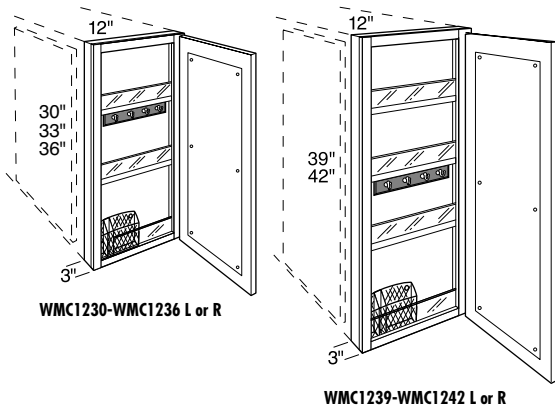

- Includes magnetic whiteboard on back of door, key hooks, and fixed plexi-glass fronted shelves.
- Door will open 90° without decorative hardware.
- Cabinet should be hinged on wall side.
- For proper installation, adjacent cabinet must have a 3/16" WEP skin applied.