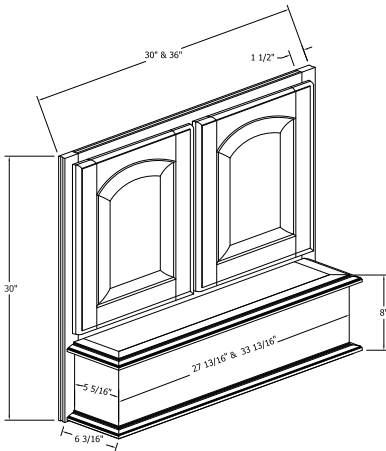

MODEL CUBIC FEET PRICE
Wood Hood Canopy Square, 24" High

WHCS30	4.3	2575
WHCS36	5.1	2775

- Operable doors.
- Doors available arch or square.
- Install wood hood canopy between adjacent cabinets.
- Powder coated silver metallic metal liner included.
- Check your local building code for installation heights above the range.
- Exhaust system not included. Compatible with all Homecrest blowers.

Modifications	INTGH
	•

Wood Hood Canopy Square, 30" High

WHCS3030	5.3	2726
WHCS3630	6.3	2939

- Operable doors.
- Doors available arch or square.
- Install wood hood canopy between adjacent cabinets.
- Powder coated silver metallic metal liner included.
- Check your local building code for installation heights above the range.
- Exhaust system not included. Compatible with all Homecrest blowers.

Modifications	INTGH
	•

MODEL CUBIC FEET PRICE
Tapered Wood Hood

TWH30	4.7	1640
TWH36	5.6	1724

- Wood hoods are designed for use with decorative overlays.
- Install Wood Hood between adjacent cabinets.
- Check your local building code for installation heights above the range.
- Tapered design.
- Liner opening size: 10 1/4" deep x 19 1/2" wide.
- Silver metallic liner included, not available for order separately.
- Wood hoods ordered in Rustic Hickory will not feature Rustic characteristics.
- Exhaust system not included. Compatible with all Homecrest blowers.

MODIFICATIONS
No modifications available for these products.