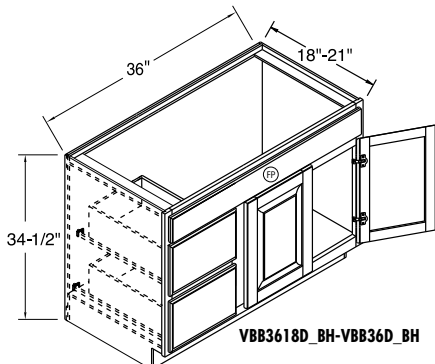

- L or R indicates drawer location.
- VBB3918DLBH and VBB39DLBH have 3 drawers.
- VBB cabinets utilize drawers from a 12" wide vanity base.
- VB30 cabinets utilize drawers from a 15" wide vanity base.
- VB36 cabinets utilize drawers from an 18" wide vanity base.