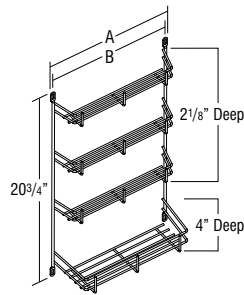

Spice Rack — Chrome

SRCH12	107
SRCH15	118
SRCH18	129

- Designed for base cabinets only. Mounts to door top and bottom rails.
- Spice rack is chrome.

Model	Fits
SRCH12	B15, B30B, B33B
SRCH15	B18, B36B
SRCH18	B21, B24 L or R