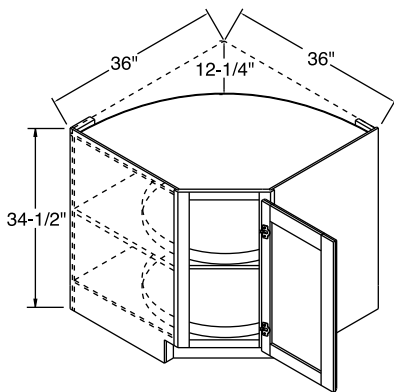

Corner Diagonal Base with Full Height Door & Wood Shelves

		1	2	3	4	5	6
Model	Cubic Feet	Arbor Hickory Arbor Oak Laurel Hickory Laurel Oak	Arbor Maple Arbor Rustic Hickory Jordan Oak Laurel Maple Lautner Hickory	Cara Thermofoil Heartland Hickory Heartland Oak Jordan Maple Lautner Maple Laurry Hickory	Arbor Cherry Laurel Cherry	Heritage Hickory Heritage Oak Lautner Cherry Ogilby Hickory Ogilby Oak	Bexley Hickory Brenner Oak Eastport Oak Heartland Maple Hershing Hickory Hershing Oak Laurry Maple Sedona Hickory Sedona Oak Tennison Oak
CDB36SS L or R	30.5	1782	1911	1928	2104	2121	2149

- Two 27 1/2" diameter wood shelves that spin independently.
- Drum is composed of 1/8" thick non-print hardboard.