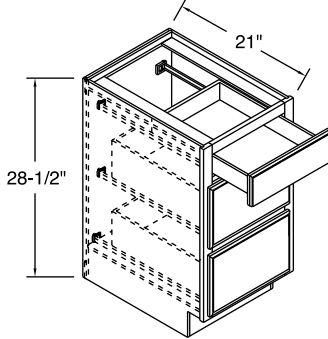

Desk Height Drawer Base, 28 1/2" High, 21" Deep

		1	2	3	4	5	6
Model	Cubic Feet	Arbor Hickory Arbor Oak Laurel Hickory Laurel Oak	Arbor Maple Arbor Rustic Hickory Jordan Oak Laurel Maple Lautner Hickory	Cara Thermofoil Heartland Hickory Heartland Oak Jordan Maple Lautner Maple Lawry Hickory	Arbor Cherry Laurel Cherry	Heritage Hickory Heritage Oak Lautner Cherry Ogilby Hickory Ogilby Oak	Bexley Hickory Brenner Oak Eastport Oak Heartland Maple Hershing Hickory Hershing Oak Lawry Maple Sedona Hickory Sedona Oak Tennysen Oak
DHBD12	5.7	494	508	520	530	535	546
DHBD15	6.9	535	551	561	572	578	590
DHBD18	8.1	580	599	611	622	629	642
DHBD21	8.5	728	748	764	779	788	803
DHBD24	9.7	908	935	954	972	983	1001

- 1 shallow and 2 deep drawers.