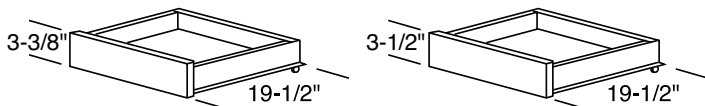

Roll Trays

258

OTHER ROOMS

		1	2	3	4	5	6
Model	Cubic Feet	Arbor Hickory Arbor Oak Laurel Hickory Laurel Oak	Arbor Maple Arbor Rustic Hickory Jordan Oak Laurel Maple Lautner Hickory	Cara Thermofoil Heartland Hickory Heartland Oak Jordan Maple Lautner Maple Laury Hickory	Arbor Cherry Laurel Cherry	Heritage Hickory Heritage Oak Lautner Cherry Ogilby Hickory Ogilby Oak	Bexley Hickory Brenner Oak Eastport Oak Heartland Maple Hershing Hickory Hershing Oak Laury Maple Sedona Hickory Sedona Oak Tennyson Oak
RTF1221	0.7	108	108	108	108	108	108
RTF1521	0.9	113	113	113	113	113	113
RTF1821	1.1	123	123	123	123	123	123
RTF2121	1.2	134	134	134	134	134	134
RTF2421	1.3	144	144	144	144	144	144
• Furniture board roll trays.							
RTWD1221	0.7	162	162	162	162	162	162
RTWD1521	0.9	167	167	167	167	167	167
RTWD1821	1.1	177	177	177	177	177	177
RTWD2121	1.2	187	187	187	187	187	187
RTWD2421	1.3	198	198	198	198	198	198
• Wood roll trays.							
RTPG1221	0.7	211	211	211	211	211	211
RTPG1521	0.9	216	216	216	216	216	216
RTPG1821	1.1	226	226	226	226	226	226
RTPG2121	1.2	237	237	237	237	237	237
RTPG2421	1.3	247	247	247	247	247	247

- Wood roll trays with SoftTouch IHC full extension guides.
- Includes epoxy coated steel wrap around guides.