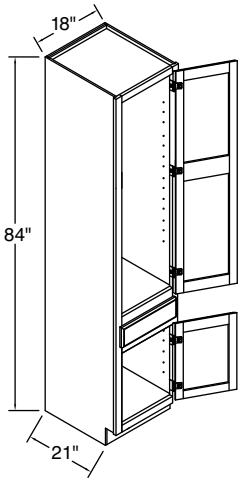

Linen Storage Cabinet

		1	2	3	4	5	6
Model	Cubic Feet	Arbor Hickory Arbor Oak Laurel Hickory Laurel Oak	Arbor Maple Arbor Rustic Hickory Jordan Oak Laurel Maple Lautner Hickory	Cara Thermofoil Heartland Hickory Heartland Oak Jordan Maple Lautner Maple Lawry Hickory	Arbor Cherry Laurel Cherry	Heritage Hickory Heritage Oak Lautner Cherry Ogilby Hickory Ogilby Oak	Bexley Hickory Brenner Oak Eastport Oak Heartland Maple Hershing Hickory Hershing Oak Lawry Maple Sedona Hickory Sedona Oak Tennison Oak
LT188421 L or R	22.9	1143	1284	1307	1448	1454	1477
LT188421BH L or R	22.9	1143	1284	1307	1448	1454	1477

- LT188421 designed to be used with 31 1/2" high vanities.
- LT188421BH designed to be used with 34 1/2" high vanities.
- USK1821 (5 shelves) sold separately.

Shelf Kits

		1	2	3	4	5	6
USK1818	1.5	180	180	180	180	180	180
USK1821	1.5	180	180	180	180	180	180

- USK1818 - kit of 5 shelves.
- USK1821 - kit of 5 shelves.

Roll Tray Kits

		1	2	3	4	5	6
RTF1821KIT	1.0	383	383	383	383	383	383
RTWD1821KIT	1.0	570	570	570	570	570	570
RTPG1821KIT	1.0	732	732	732	732	732	732

- RTF1821KIT - 4 laminate roll trays with epoxy coated steel wrap around guides. Not available with SoftTouch IHC guides (PG).
- RTWD1821KIT - 4 wood roll trays with epoxy coated steel wrap around guides.
- RTPG1821KIT - 4 wood roll trays with SoftTouch IHC full extension guides (PG).