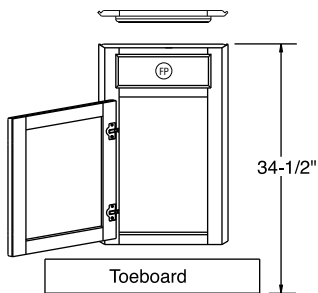

Corner Sink Front

		1	2	3	4	5	6
CSF36 L or R	1.4	347	395	422	440	466	483
CSF42†	2.0	390	460	472	509	518	555

1. Edges beveled at 45°.
   - Corner sink front bottom required for field installation. Order separately. See next item.
   - CSF36: Wall width: 36" x 36". Frame 17". Max sink width 25 3/4".
   - CSF42: Wall width: 42" x 42". Frame 25 1/2". Max sink width 34 1/4".
2. †CSF42 has butt doors with no center stile.