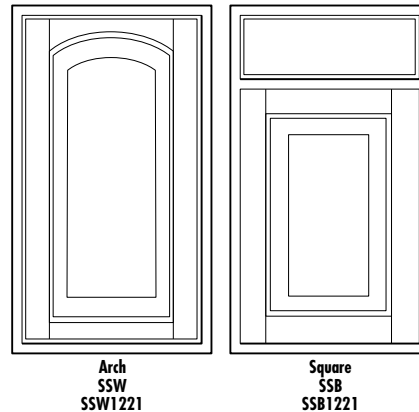

Sales Sample

SSW	Sales Sample Wall 15" wide x 21" high	40 net
SSB	Sales Sample Base 15" wide x 21" high	46 net
SSW1221	Sales Sample Wall 12" wide x 21" high	40 net
SSB1221	Sales Sample Base 12" wide x 21" high	46 net

- Sales sample wall (SSW and SSW1221) includes face frame and door.
- Sales sample base (SSB and SSB1221) includes face frame, door and drawer front.