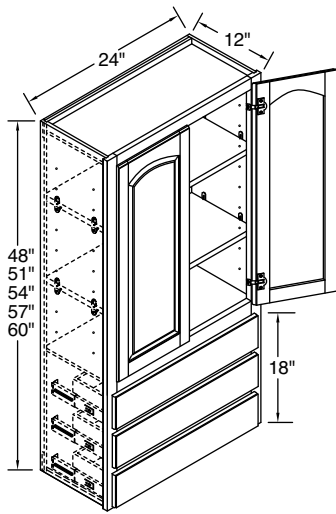

Wall Three Drawer Double Door, 48", 51", 54", 57", or 60" High

Model	Cubic Feet	1	2	3	4	5	6
		Arbor Hickory Arbor Oak Laurel Hickory Laurel Oak	Arbor Maple Arbor Rustic Hickory Jordan Oak Laurel Maple Lautner Hickory	Cara Thermofoil Heartland Hickory Heartland Oak Jordan Maple Lautner Maple Lawry Hickory	Arbor Cherry Laurel Cherry	Heritage Hickory Heritage Oak Lautner Cherry Ogilby Hickory Ogilby Oak	Bexley Hickory Brenner Oak Eastport Oak Heartland Maple Hershing Hickory Hershing Oak Lawry Maple Sedona Hickory Sedona Oak Tennysen Oak
W3D2448B	10.4	831	983	1032	1097	1148	1190
W3D2451B	11.2	999	1183	1242	1314	1381	1429
W3D2454B	11.8	999	1183	1242	1314	1381	1429
W3D2457B	12.4	1049	1240	1303	1382	1450	1498
W3D2460B	13.1	1156	1370	1439	1524	1600	1623

- 48", 51", and 54" high cabinets will have 2 adjustable shelves.
- 57" and 60" high cabinets will have 3 adjustable shelves.
- Standard drawers will have zinc plated side mount full extension guides.
- When ordering Aloe, Cadet, or Onyx, APF or PEF must be specified.