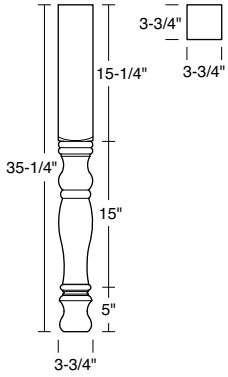

Decorative Supports — English Country Leg

JENGNTYLEG 724

- Trimable.
- Not available in Hickory or Rustic Hickory.