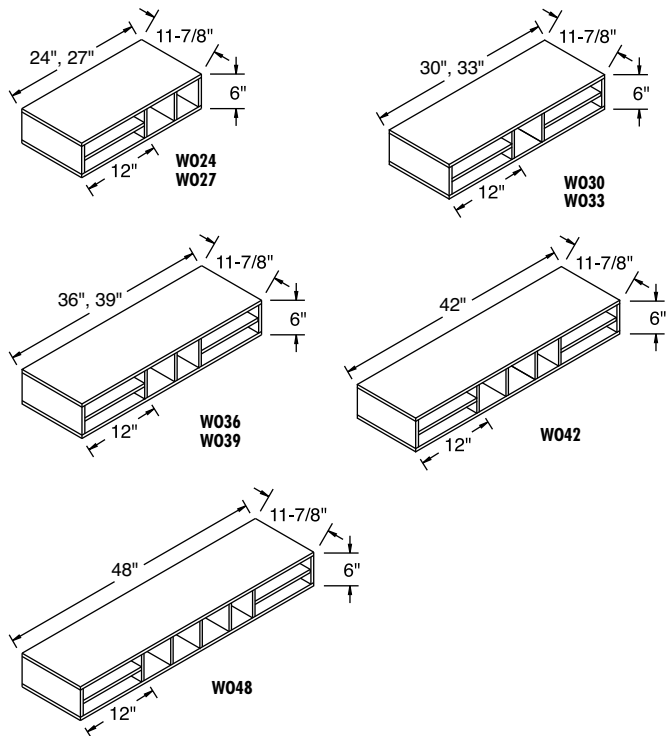

- Hardwood veneer on a 1/2" furniture board core.
- Frameless construction.
- Matching interior.

MODIFICATIONS
No modifications available for these products.

MODEL	CUBIC FEET	PRICE
Apothecary & Wall Spice Drawer		
WAPCD24 (4 drawers)	1.7	796
WAPCD30 (5 drawers)	2.1	997
WAPCD36 (6 drawers)	2.5	1197
WSPCD24 (4 drawers)	1.7	925
WSPCD30 (5 drawers)	2.1	1157
WSPCD36 (6 drawers)	2.5	1390