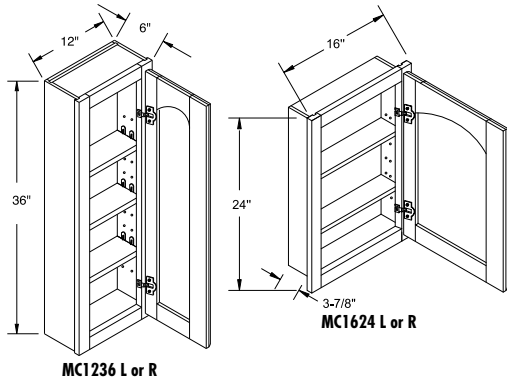

Single Door Medicine Cabinet

		1	2	3	4	5	6
MC1236 L or R	2.5	354	421	443	469	523	530
MC1624 L or R	1.6	354	421	443	469	523	530

- MC1236 has 1/4" lip on sides. Must be surface mounted. If ordered in Arch door style, door will be arch.
- MC1624 can be surface or recessed mounted. Cut-out dimensions are 14 3/4" wide x 22 3/4" high. If ordered in Arch door style, door will be arch. Features a flush top and bottom.