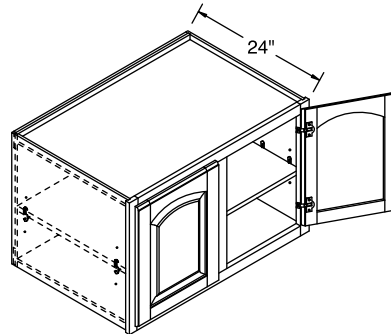

Wall Double Door, 27" High

Model	Cubic Feet	1	2	3	4	5	6
		Arbor Hickory Arbor Oak Laurel Hickory Laurel Oak	Arbor Maple Arbor Rustic Hickory Jordan Oak Laurel Maple Lautner Hickory	Cara Thermofoil Heartland Hickory Heartland Oak Jordan Maple Lautner Maple Laury Hickory	Arbor Cherry Laurel Cherry	Heritage Hickory Heritage Oak Lautner Cherry Ogilby Hickory Ogilby Oak	Bexley Hickory Brenner Oak Eastport Oak Heartland Maple Hersling Hickory Hersling Oak Laury Maple Sedona Hickory Tennison Oak
W2427B	6.1	415	499	524	556	620	630
W2727B	6.8	436	527	555	587	655	666
W3027B	7.5	442	533	560	593	662	673
W3327B	8.2	466	562	591	625	702	710
W3627B	8.9	491	592	620	658	725	735
W3727B	9.2	503	604	633	670	738	747
W3927	9.6	515	615	644	681	749	758

Wall Double Door, 27" High, 24" Deep

Model	Cubic Feet	1	2	3	4	5	6
		Arbor Hickory Arbor Oak Laurel Hickory Laurel Oak	Arbor Maple Arbor Rustic Hickory Jordan Oak Laurel Maple Lautner Hickory	Cara Thermofoil Heartland Hickory Heartland Oak Jordan Maple Lautner Maple Laury Hickory	Arbor Cherry Laurel Cherry	Heritage Hickory Heritage Oak Lautner Cherry Ogilby Hickory Ogilby Oak	Bexley Hickory Brenner Oak Eastport Oak Heartland Maple Hersling Hickory Hersling Oak Laury Maple Sedona Hickory Tennison Oak
W332724B	15.3	521	629	662	702	780	791
W362724B	16.6	579	676	708	755	804	817
W372724B	17.0	593	689	721	769	817	830
W392724	17.9	605	702	734	781	829	843

- 24" deep cabinets must be fully supported by screws installed in a structural member in the ceiling or soffit, and into adjacent cabinets.
- Load limit is 15 lbs. per square foot of load bearing surface.

W392724