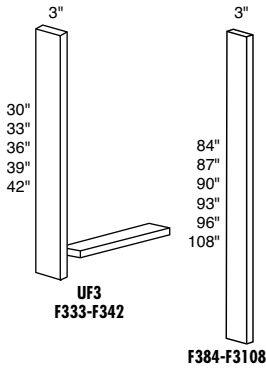

3" Wide Fillers

UF3	60
F333	64
F336	64
F339	69
F342	75
F384	134
F387	144
F390	144
F393	153
F396	153
F3108†	207

1. 3/4" thick.
   - Finished on front and all edges (backs are unfinished).
   - When ordering Rustic Hickory, Hickory will be substituted.
2. †F3108 only available in Maple.