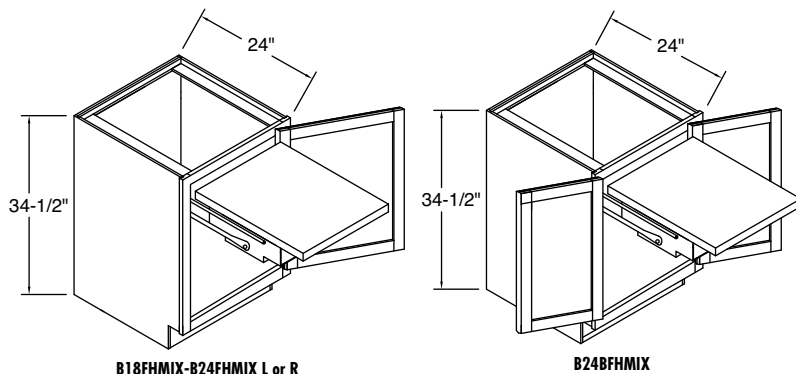

- Includes mixer lift and accessory basket.
- Mixer shelf dimensions:
18" wide: 13" wide x 18" deep.
21" wide: 16" wide x 18" deep.
24" wide: 19" wide x 18" deep.
- Basket available space is 8 3/4" wide x 4 1/2" high x 12" deep. Overall mixer shelf and basket is 24" high.
- Mixer shelf weight capacity is 30 lbs.
- Mixer shelf locks in the fully open position. Release brackets lower the mixer shelf back into the cabinet.
- When in closed position, clearance above shelf is 18 7/8"; clearance below basket is 2".