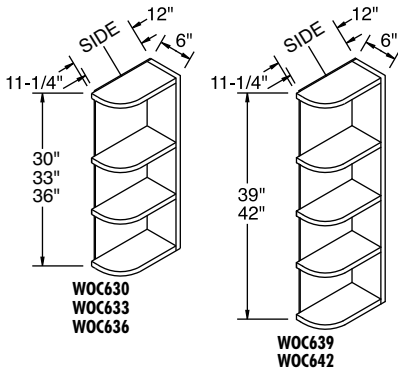

MODEL	CUBIC FEET	PRICE
Wall Outside End Shelf, Radius Top		
WOC630	2.1	331
WOC633	2.3	431
WOC636	2.5	431
WOC639	2.7	465
WOC642	2.9	535

- Units are reversible.
- Hardwood veneer on 3/4" furniture board core.
- Matching interior.
- Veneer construction, finished to match cabinet face frame.
- Side is 1/4" plywood designed to fit behind front frame.
- When ordering Rustic Hickory, Hickory will be substituted.
- Shelves are fixed.

MODIFICATIONS
No modifications available for these products.

MODEL	CUBIC FEET	PRICE
Wall Outside End Shelf, Square Top		
WOC630SQ L or R	2.1	331
WOC633SQ L or R	2.3	431
WOC636SQ L or R	2.5	431
WOC639SQ L or R	2.7	465
WOC642SQ L or R	2.9	535

- Specify left or right. Only top panel is square. Right shown.
- Hardwood veneer on 3/4" furniture board core.
- Matching interior.
- Veneer construction, finished to match cabinet face frame.
- Side is 1/4" plywood designed to fit behind front frame.
- When ordering Rustic Hickory, Hickory will be substituted.
- Shelves are fixed.

MODIFICATIONS
No modifications available for these products.