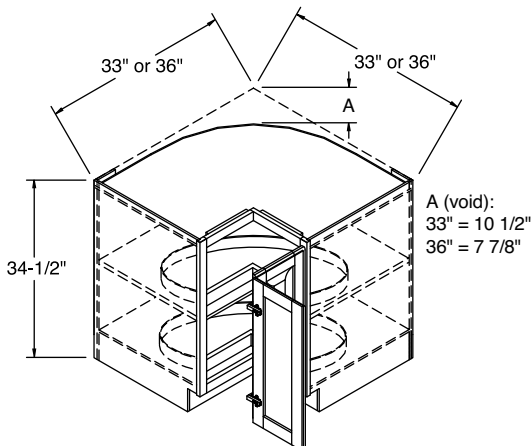

Base Corner Super Susan with Wood Shelves

		1	2	3	4	5	6
BC33SS L or R†	25.9	1742	1871	1890	2062	2075	2102
BC36SS L or R	30.5	1782	1917	1928	2070	2093	2117

- BC33SS has two 29" diameter wood shelves that spin independently.
- BC36SS has two 32" diameter wood shelves that spin independently.
- Decorative hardware screws must be countersunk to prevent scratching of adjacent cabinets and face frame of SLS.
- Drum is composed of 1/8" thick non-print hardboard.

†When Lawry is specified, the door panel will be recessed.