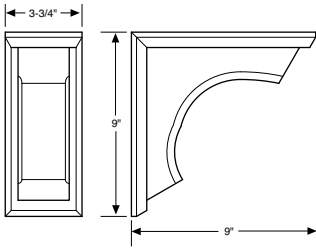

9" Classic Revival Corbel

CORBELCR9

687

- Not available in Hickory or Rustic Hickory.
- In order to support substantial weight, corbel must be properly installed with the attachment screws driven in a wall stud.