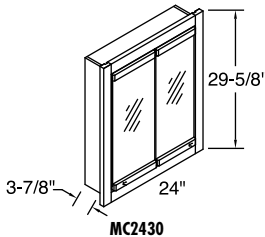

Cabinet	Recess Opening	Number of Doors
MC2430	22 5/8" x 28 1/4"	2
MC3030	28 5/8" x 28 1/4"	3
MC3630	34 5/8" x 28 1/4"	3
MC4830	46 5/8" x 28 1/4"	3