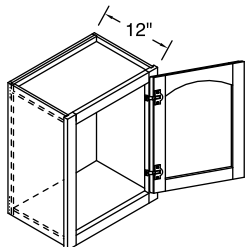

Wall Single Door, 21" High

		1	2	3	4	5	6
Model	Cubic Feet	Arbor Hickory Arbor Oak Laurel Hickory Laurel Oak	Arbor Maple Arbor Rustic Hickory Jordan Oak Laurel Maple Lautner Hickory	Cara Thermofoil Heartland Hickory Heartland Oak Jordan Maple Lautner Maple Laury Hickory	Arbor Cherry Laurel Cherry	Heritage Hickory Heritage Oak Lautner Cherry Ogilby Hickory Ogilby Oak	Bexley Hickory Brenner Oak Eastport Oak Heartland Maple Hershing Hickory Hershing Oak Laury Maple Sedona Hickory Sedona Oak Tennison Oak
W1221 L or R	2.6	297	354	372	395	436	443
W1521 L or R	3.2	315	375	393	418	462	469
W1821 L or R	3.7	332	396	417	442	489	495
W2121 L or R	4.3	351	420	440	467	517	524