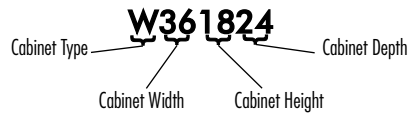

All Wall Cabinets are 12" deep unless otherwise noted.