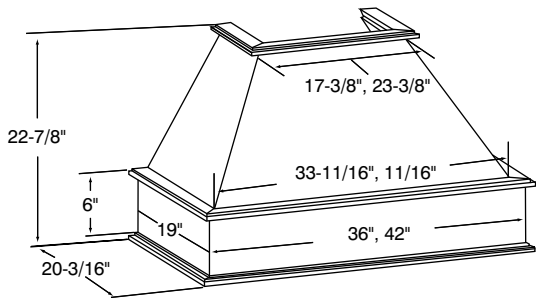

MODEL	CUBIC FEET	PRICE
Designer Range Hood Square		
DRH36S	11.6	3044
DRH42S	13.4	3239

- Wood hoods are designed for use with decorative accents.
- Freestanding unit (must be properly secured to wall and cannot be attached to adjacent cabinets).
- Chimney available (RHC...). See page 147.
- Check your local building code for installation heights above the range.
- Powder coated silver metallic metal liner included.
- Installation instructions and hardware included.
- When ordering Rustic Hickory, Hickory will be substituted.
- Exhaust system not included. Compatible with all Homecrest blowers.

MODIFICATIONS
No modifications available for these products.