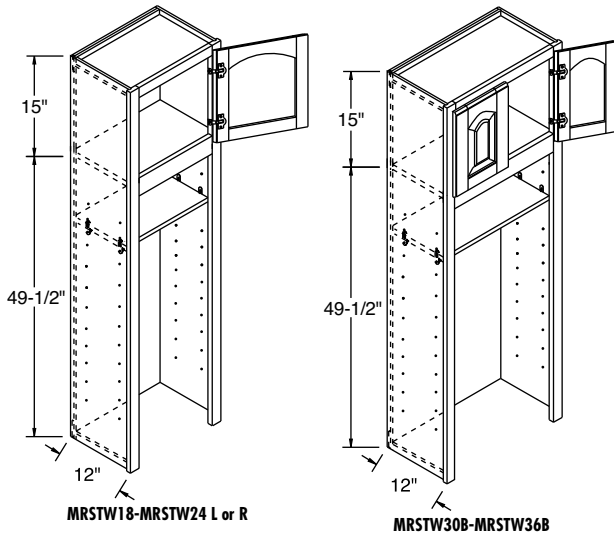

- Available
- STD Standard on these cabinets

NOTE:
If order is placed in Arch door style, Other Rooms bases will have Square doors.

NEW Mudroom Stacked Wall, 69" High, 12" Deep

		1	2	3	4	5	6
Model	Cubic Feet	Arbor Hickory Arbor Oak Laurel Hickory Laurel Oak	Arbor Maple Arbor Rustic Hickory Jordan Oak Laurel Maple Lautner Hickory	Cara Thermofoil Heartland Hickory Heartland Oak Jordan Maple Lautner Maple Lawry Hickory	Arbor Cherry Laurel Cherry	Heritage Hickory Heritage Oak Lautner Cherry Ogilby Hickory Ogilby Oak	Bexley Hickory Brenner Oak Eastport Oak Heartland Maple Hershing Hickory Hershing Oak Lawry Maple Sedona Hickory Sedona Oak Tennysen Oak
MRSTW18 L or R	11.5	1074	1254	1316	1395	1568	1592
MRSTW21 L or R	13.2	1133	1322	1388	1469	1637	1659
MRSTW24 L or R	15.0	1245	1439	1511	1598	1787	1814
MRSTW30B	18.4	1518	1767	1853	1946	2252	2285
MRSTW36B	21.9	1655	1913	2009	2132	2475	2513

- Can be paired with Furniture Drawer Window Bench to create an Entry Ensemble.
- Mudroom hooks (MRHOOK) are available and must be ordered separately. See page 341.