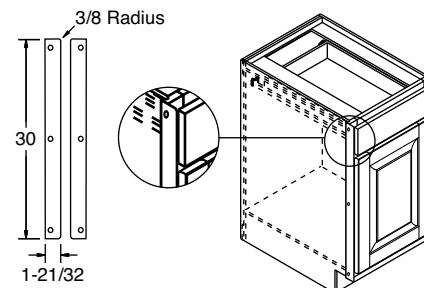

Straight Heat Shields

OHS	100
OHSS	120

- OHS is a pair of 1/16" thick, white metal shields.
- OHSS is a pair of 1/16" thick, stainless steel metal shields.
- Heat Shield is used to deflect heat from self-cleaning ovens away from cabinet doors and drawer fronts.
- For use when additional 1/8" can be added to the oven manufacturer's recommended space requirements.
- Installs on the side of the face frame of each cabinet adjacent to the oven.