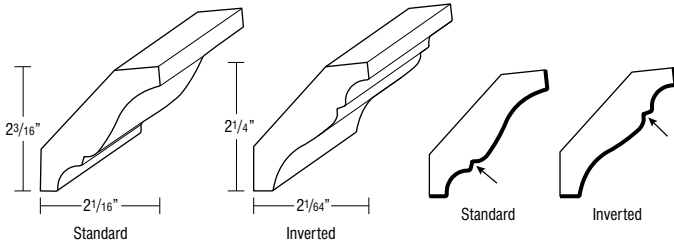

Crown Moulding — Solid Wood Large Crown

SWLCRM8 261

- One 8' section.
- When ordering Rustic Hickory, Hickory will be substituted.

Crown Moulding — Solid Wood Victorian Crown

SWVCRM8 317

- Designed for dentil, rope, or egg & dart moulding application.
- One 8' section.
- When ordering Rustic Hickory, Hickory will be substituted.