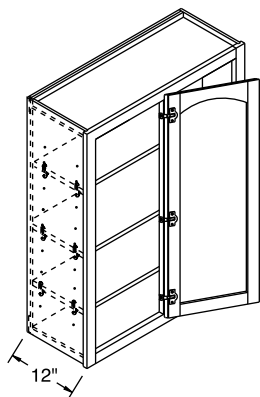

Wall Corner Single Door, 42" High

		1	2	3	4	5	6
Model	Cubic Feet	Arbor Hickory Arbor Oak Laurel Hickory Laurel Oak	Arbor Maple Arbor Rustic Hickory Jordan Oak Laurel Maple Lautner Hickory	Cara Thermofoil Heartland Hickory Heartland Oak Jordan Maple Lautner Maple Laury Hickory	Arbor Cherry Laurel Cherry	Heritage Hickory Heritage Oak Lautner Cherry Ogilby Hickory Ogilby Oak	Bexley Hickory Brenner Oak Eastport Oak Heartland Maple Hershing Hickory Hershing Oak Laury Maple Sedona Hickory Sedona Oak Tennyson Oak
WC2442 BL or BR	9.4	499	582	611	649	731	740
WC2742 BL or BR	10.3	531	616	647	685	779	791
WC3042 BL or BR	11.4	572	660	694	735	833	847
WC3342 BL or BR	12.5	608	703	738	783	886	901
WC3642 BL or BR	13.5	643	744	783	827	938	953

- BL or BR indicates void. BR (right) void shown.
- Includes one 3" filler, shipped unattached.