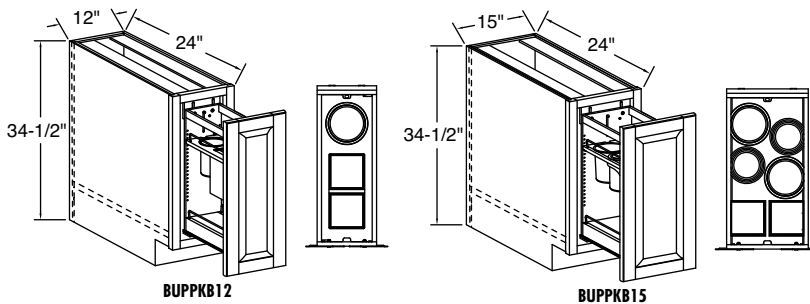

Base Utensil Pantry Pull-Out with Knife Block

		1	2	3	4	5	6
BUPPKB12	7.7	1862	1947	1987	1997	2039	2054
BUPPKB15	9.3	2276	2361	2401	2411	2453	2468

- Full extension, Softouch wood pull-out with natural finish and one fixed shelf.
- Features an adjustable shelf with knife blocks and stainless steel canister(s) and one fixed shelf with chrome rails.
- BUPPKB12: Canister is 6.7" tall and has an inside diameter of 5".
- BUPPKB15: Two canisters are 5.85" tall and have an inside diameter of 4.3", and the other two are 6.7" tall with an inside diameter of 5".
- Knife blocks feature movable flex rods that adjust to hold a multitude of knives.
- Includes adjustable rear wall for extra strength and stability.