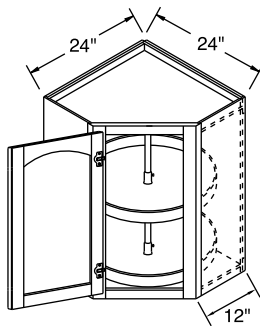

Wall Diagonal with Lazy Susan, 30", 33", 36", 39", or 42" High, 24" x 24"

		1	2	3	4	5	6
WD2430S L or R	12.5	639	747	785	829	907	918
WD2433S L or R	13.7	753	864	909	965	1071	1087
WD2436S L or R	14.9	753	864	909	965	1071	1087
WD2439S L or R	16.0	813	934	981	1041	1157	1173
WD2442S L or R	17.2	868	977	1027	1088	1234	1251

• Cabinets require 24" x 24" of corner wall space.

• 18" diameter white polymer shelves.

WD2430S-WD2436S L or R