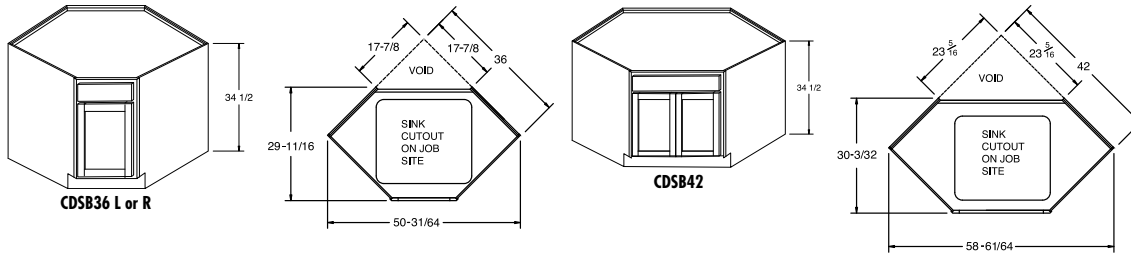

Corner Diagonal Sink Base

		1	2	3	4	5	6
Model	Cubic Feet	Arbor Hickory Arbor Oak Laurel Hickory Laurel Oak	Arbor Maple Arbor Rustic Hickory Jordan Oak Laurel Maple Lautner Hickory	Cara Thermofoil Heartland Hickory Heartland Oak Jordan Maple Lautner Maple Laury Hickory	Arbor Cherry Laurel Cherry	Heritage Hickory Heritage Oak Lautner Cherry Ogilby Hickory Ogilby Oak	Bexley Hickory Brenner Oak Eastport Oak Heartland Maple Hershing Hickory Hershing Oak Laury Maple Sedona Hickory Sedona Oak Tennison Oak
CDSB36 L or R	30.5	1195	1291	1397	1439	1535	1621
CDSB42†	40.9	1470	1593	1723	1774	1895	1996

1. Edges beveled at 45°.
   - CDSB36: Wall width: 36" x 36". Frame 17". Max sink width 25 3/4".
   - CDSB42: Wall width: 42" x 42". Frame 25 1/2". Max sink width 34 1/4".
   - For sufficient dishwasher door clearance and loading/unloading space, a 15" wide base cabinet is recommended for use between a corner sink base and dishwasher.
2. †CDSB42 has butt doors with no center stile.