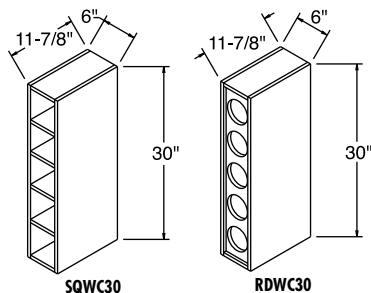

MODEL	CUBIC FEET	PRICE
Wall Wine Rack		
3018WR	5.2	762
3318WR	5.7	833
3618WR	6.2	833
3918WR	6.6	901
4218WR	7.1	917
1830WR	5.2	762
1833WR	5.7	833
1836WR	6.2	833
1839WR	6.6	901
1842WR	7.1	917

- Hardwood veneer plywood with solid wood lattice work.
- Wine bottle opening 4" x 4".

Modifications	EXB	EXL	EXR	MI
	•	•	•	STD

Construction Upgrades	APF
	STD

SKU	# of Bottles
3018WR, 1830WR	11
3318WR, 1833WR	11
3618WR, 1836WR	13
3918WR, 1839WR	13
4218WR, 1842WR	17

Wall Wine Cubby		
SQWC30 (5 openings)	2.1	630
SQWC36 (6 openings)	2.5	708
SQWC42 (7 openings)	2.9	787
SQWC48 (8 openings)	3.2	864
RDWC30 (5 openings)	2.1	777
RDWC36 (6 openings)	2.5	931
RDWC42 (7 openings)	2.9	1085
RDWC48 (8 openings)	3.2	1239

- Hardwood veneer on 1/2" furniture board core.
- Matching interior.
- Frameless construction. Can be used in horizontal or vertical application.

Modifications	ADDTK
	•

MODEL	CUBIC FEET	PRICE
Wine Rack		
WR630	2.1	333

- Vertical or horizontal application.
- Chrome bottle racks.
- 3/4" wood veneer construction.

Modifications	ADDTK
	•

Condiment Shelf		
CS30	0.5	356
CS48	0.6	436

- Bottom shelf depth is 3".
- Top is open; designed to mount under wall cabinet.
- 3/4" hardwood end panel and shelf with 3/8" plywood back panel.
- Requires field assembly.
- Trimmable.

MODIFICATIONS
No modifications available for these products.

Floating Shelves		
FS24	0.8	435
FS30	1.0	538
FS36	1.2	606
FS42	1.4	622

- When ordering Rustic Hickory, Hickory will be substituted.
- Includes wood mounting plate with metal brackets. Once installed, mounting system is fully concealed.
- 3/4" thick solid wood front and sides. 3/8" veneered furniture board top and bottom. Front and ends are mitered together.

MODIFICATIONS
No modifications available for these products.