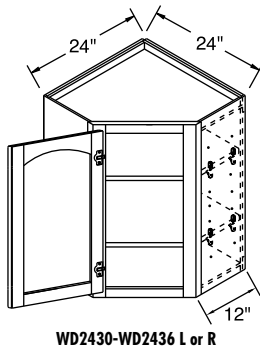

Wall Diagonal, 30", 33", 36", 39", or 42" High, 24" x 24"

Model

Cubic Feet

		1	2	3	4	5	6
		Arbor Hickory Arbor Oak Laurel Hickory Laurel Oak	Arbor Maple Arbor Rustic Hickory Jordan Oak Laurel Maple Lautner Hickory	Cara Thermofoil Heartland Hickory Heartland Oak Jordan Maple Lautner Maple Laury Hickory	Arbor Cherry Laurel Cherry	Heritage Hickory Heritage Oak Lautner Cherry Ogilby Hickory Ogilby Oak	Bexley Hickory Brenner Oak Eastport Oak Heartland Maple Hersling Hickory Hersling Oak Laury Maple Sedona Hickory Sedona Oak Tennison Oak
WD2430 L or R	12.5	484	562	591	625	669	677
WD2433 L or R	13.7	568	655	688	732	794	806
WD2436 L or R	14.9	568	655	688	732	794	806
WD2439 L or R	16.0	613	708	744	790	858	874
WD2442 L or R	17.2	652	753	789	840	920	935

• Cabinets require 24" x 24" of corner wall space.

WD2430-WD2436 L or R