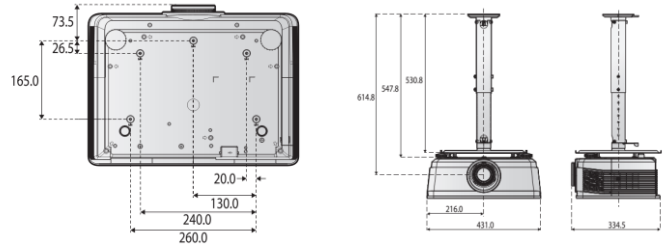

Wall Mount / Ceiling Mount Chart