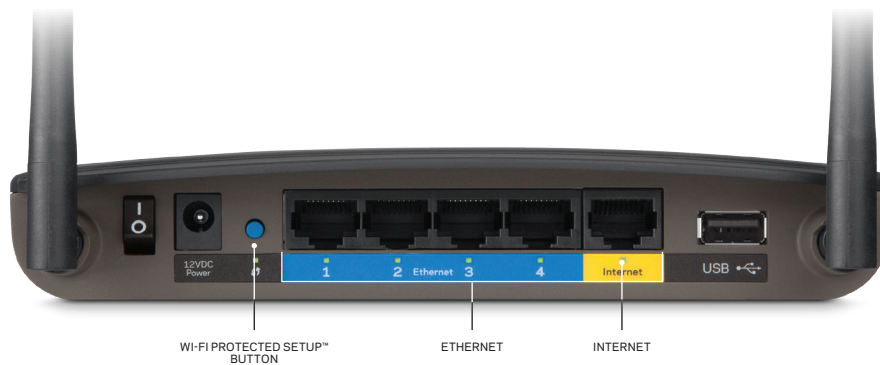

EA2750

N600 DUAL-BAND SMART Wi-Fi ROUTER

PACKAGE INCLUDES

- Linksys N600 Dual-Band Smart Wi-Fi Router, EA2750
- CD-ROM with Resources
- Ethernet Cable
- Power Adapter

MINIMUM SYSTEM REQUIREMENTS

- PC: Wi-Fi enabled with CD or DVD drive, Windows® XP SP3, Windows Vista® SP1 or later, Windows 7, or Windows 8
- Mac: Wi-Fi enabled with CD or DVD drive, Mac OS® X Leopard v10.5.8 or later, Snow Leopard v10.6.1 or later, Lion v10.7 or later, or Mountain Lion v10.8
- Web Browser: Internet Explorer® 8, Safari® 5 (for Mac®), Firefox® 8, or Google Chrome™

SPECIFICATIONS

Wireless Standards with Link Rate
IEEE 802.11n (up to 300 Mbps for 2.4 GHz/up to 300 Mbps for 5 GHz*)
IEEE 802.11g (up to 54 Mbps*)
IEEE 802.11a (up to 54 Mbps*)
IEEE 802.11b (up to 11 Mbps*)

WIRELESS OPERATING SPECTRUM

Simultaneous Dual-Band
2.4 GHz and 5 GHz

WIRELESS SECURITY

Wi-Fi Protected Setup™ button
WPA®/WPA2® encryption
WEP encryption

VPN SUPPORT

PPTP pass-through
IPSec pass-through
L2TP pass-through

MEDIA SPECIFICATIONS

DLNA Media Server

PORTS

1x Internet
4x Gigabit Ethernet
1x USB 2.0
Power

Weights & Dimensions

Power Product Weight (kg): 0.3
Product Depth (cm): 19.9
Product Width (cm): 17.5
Product Height (cm): 2.9
Unit Weight (kg): 0.79
Unit Depth (cm): 31.19
Unit Width (cm): 23.80
Unit Height (cm): 6.71
Case Pack Quantity (*PL): 4
Case Pack Weight (kg) (*PL): 3.5
Case Pack Length (cm) (*PL): 25.29
Case Pack Width (cm) (*PL): 29.4
Case Pack Height (cm) (*PL): 35.1

Specifications are subject to change without notice.

An active, customer-purchased Internet Service Provider broadband account is required for connection of this router and other connected computers and devices to the Internet.

Some devices may require additional wireless adapters or an Ethernet cable to connect to this router.

*Maximum performance derived from IEEE Standard 802.11 specifications. Actual performance can vary, including lower wireless network capacity, data throughput rate, range, and coverage. Performance depends on many factors, conditions and variables, including distance from the access point, volume of network traffic, building materials and construction, operating system used, mix of wireless products used, interference, and other adverse conditions.

Part Number	Description	UPC: 745883681945 EAN: 4260184665426	Warranty
EA2750-EU	N600 DUAL-BAND SMART Wi-Fi ROUTER		2-Year Limited Warranty

linksys.com

© 2015 Belkin International, Inc. and/or its affiliates. All rights reserved.
Linksys
Tupolevlaan 1, 1119 NW Schiphol-Rijk, The Netherlands
Made in China