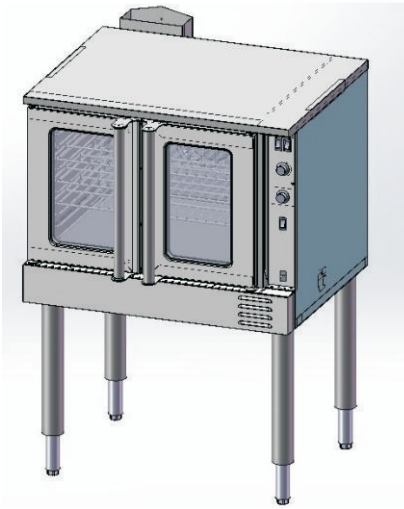

Convection Oven

YXD-6A

YXD-8A

YXD-BQ

YXD-M1E

Model	YXD-6A	YXD-8A	YXD-BQ	YXD-M1E
Description	Convection Oven	Convection Oven	Convection Oven	Convection Oven
Volts	220~240V/50Hz	220~240V/50Hz	220~240V/50Hz	220~240V/50Hz
Power(W)	2700	6400	2600	2500
Outer Material	S/S	S/S	S/S	S/S
Inner Material	S/S	S/S	S/S	S/S
Temperature Range	50-300°C	50-300°C	50-300°C	50-300°C
Top Grill	✓	-	-	-
Steam Injection	-	✓	-	-
Tray Measurement	550x365mm	600x400mm	Oven Shelf: 325x265mm	418.5x298.5mm
Dimensions(mm)	796x670x580	834x672x572	460x556x460	527x450x315
N.W.(kg)	40	62	38	16.5
Certificate	CE	CE	-	CE

Convection Oven

CE220-121/122

Model	CE220-121	CE220-122
Description	Convection Oven	Convection Oven
Volts	220~240V/50Hz	220~240V/50Hz
Power	2500+1800W	3200+2000W
Capacity(L)	68	110
Control	Mechanical	Mechanical
Timer	120Min	120Min
Temperature Range	50-300°C	50-300°C
Material	Inner & Outer #430	Inner & Outer #430
Baking Tray Size(mm)	435x315	600x400
Cavity Size(mm)	460x380x360	630x470x360
Dimensions(mm)	600x550x580	770x635x580
N.W.(kg)	38	49
Standard Accessories	Aluminum Tray x 4pcs	Aluminum Tray x 3pcs
Certificate	-	-

Gas Convection Oven

Model	EK400-101
Description	Gas Convection Oven
Gas Type	LPG/NG
BTU	18,000x3
Level Distance	415mm, Total 10 levels
Control	Mechanical
Timer	60Min
Temperature Range	-
Material	S/S
Rack Dimension (mm)	523x714
Cavity Size(mm)	720x545x508=238L
Dimensions(mm)	970x1080x1450
Standard Accessories	Extra Oven Rack(s)
Certificate	-